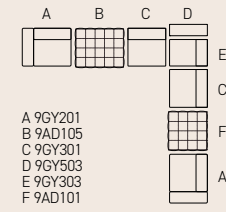

**GARY+ANDY composition** cm 425x730 made of: 2 x 9GY301 central elements cm 100x100x66h | 2 x 9GY201 side elements cm 130x100x66h | 1 x 9GY303 central element cm 70x100x66h | 1 x 9GY503 backrest cm 100x30x66h | 1 x 9AD105 ottoman cm 125x100x38h | 1 x 9AD101 ottoman cm 100x100x38h | Fabric for GARY elements: cat. H art. Casamance Lierna col. 0327 sable | Leather for ANDY elements: cat. Lusso art. Nabuk col. Talpa C3409 | Cushions: 6 x 9GY103 cm 60x60 | Fabric: cat. H art. Casamance Lierna col. 0327 sable | 2 x 9GY102 cm 45x45 | Leather: cat. Lusso art. Nabuk col. Talpa C3409 | 2 x 9GY102 cm 45x45 | Fabric: cat. F/G art. Misia Aime col. 319 Terre de Sienne | 1 x 9CU106 cm 45x45 | 1 x 9CU103 cm 40x40 | Fabric: cat. H art. Misia La Flèche D'Or col. M 260 701 Seppia

**WAVE coffee tables:** 7WA104 ø cm 120x27h | 7WA101 ø cm 50x47h | Top: OPP7 Calacatta marble | Base: OPM20 Delabré brass brushed metal | 7WA102 ø cm 60x37h | Top: RAL 3011 Rouge back-painted glass | Base: OPM20 Delabré brass brushed metal **LEAF server tables** 7LE101 cm 64x25x51h OPM16 shiny brass chrome metal **BRERA armchairs** with low backrest 9BRE103 cm 80x82x77h | Fabric: cat. D/E art. Amursk col. 004 | Base: OPM15 antique gold brushed metal **THOR side table** 7TH111 cm 80x80x27h OPP7 Calacatta marble | Base: OPM15 antique gold brushed metal

# Leaf

DESIGN  
STUDIO MARELLI  
2009

308

LIFESTYLE COLLECTION N.2 \_ MARELLI

Tavoli  
Tables

**7LE101**  
Server in metallo  
Metal server  
L64 P25 H51

Top: spessore 5 mm  
Base: spessore 10 mm  
Metal side table  
Top: 5 mm thick  
Base: 10 mm thick