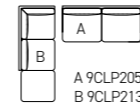

A 9CLP205
B 9CLP213

CLIPPER composition cm307x252 Fabric: cat. D/E art. Lucinasco col. 04 | Base: OPM14 shiny black chrome metal **Extra cushions:** 2 x 9CU106 cm45x45 Fabric: cat. H art. Sahco Avalon col. 02 | 1 x 9CU106 cm45x45 Fabric: cat. H art. Sahco Avalon col. 04 | 2 x 9CU104 cm60x60 Fabric: cat. H art. Casamance Autographe 3690 0789 | 1 x 9CU104 cm60x60 Fabric: cat. H art. Dedar Elektra col. T20027/016 Bleu horizon **WAVE coffee tables** 7WA101 øcm50x47h, 7WA102 øcm60x37h, 7WA104 øcm120x27h Base: OPM19 Délabré pewter brushed metal | Top: OPP20 Arabescato orobico grey marble