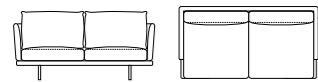

Divani
Sofas

9CLP201
L184 P95 H90