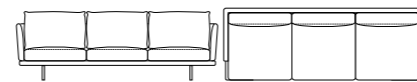

9CLP203
L264 P95 H90