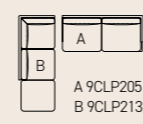

Clipper | Wave

marelli