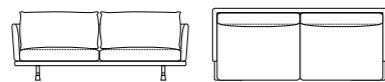

9CLP202
L224 P95 H90