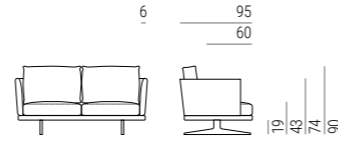

Divani
Sofas

Accessori Accessories

Cuscinetto in piuma
senza fascia
Feather cushion
without band

Cuscino in piuma
senza fascia
Feather back cushion
without band

Cuscinetto in piuma
senza fascia
Feather cushion
without band

Cuscino in piuma
senza fascia
Feather back cushion
without band

Piedini Feet

Versione A (standard)
in metallo
Version A (standard)
in metal

H 19 cm

Versione B (optional)
in rovere
Version B (optional)
in oak

H 19 cm

Finiture Finishes

Base legno
Wooden base

Code

Code

Code

Code

Cherry stained oak **OPR1**   Wengé stained oak **OPR2**   Walnut stained oak **OPR3**   Natural oak **OPR4**   Black stained oak **OPR5**   Cherry Milano stained oak **OPR6**

Tobacco stained oak **OPR8**   Grey taupe stained oak **OPR9**   Whitened oak **OPR10**   Charcoal stained oak **OPR11**   Mahogany stained oak **OPR12**   Moka matt stained oak **OPR15**

Shiny chrome metal **OPM1**   Brushed matt chrome metal **OPM2**   Brushed matt dark grey metal **OPM3**   RAL 9017 black painted metal **OPM6**   RAL 9016 white painted metal **OPM7**   Classic bronze painted metal **OPM9**

Golden beach painted metal **OPM10**   Gold pearl painted metal **OPM11**   Brushed copper metal **OPM12**   Brushed antique brass metal **OPM13**   Brushed antique gold metal **OPM15**   Anodyc Bronze painted metal **OPM18**