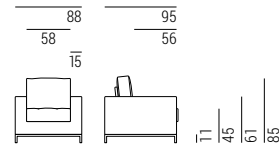

Lancaster Quilted

DESIGN
STUDIO MARELLI
2009