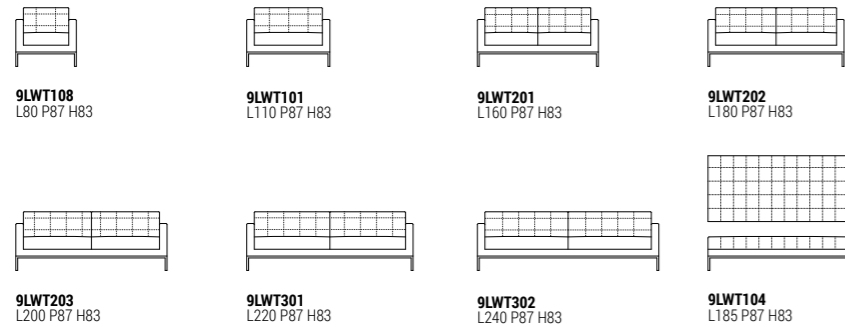

Finiture
Finishes

Base in metallo
Metal base

Code
Shiny chrome metal **OPM1**
Brushed matt chrome metal **OPM2**
Brushed matt dark grey metal **OPM3**
RAL 9017 black painted metal **OPM6**
Classic bronze painted metal **OPM9**
Golden beach painted metal **OPM10**

Code
Gold pearl painted metal **OPM11**
Brushed antique copper metal **OPM12**
Brushed antique brass metal **OPM13**
Brushed antique gold metal **OPM15**
Anodized Bronze painted metal **OPM18**
Dark bronze painted metal **OPM21**