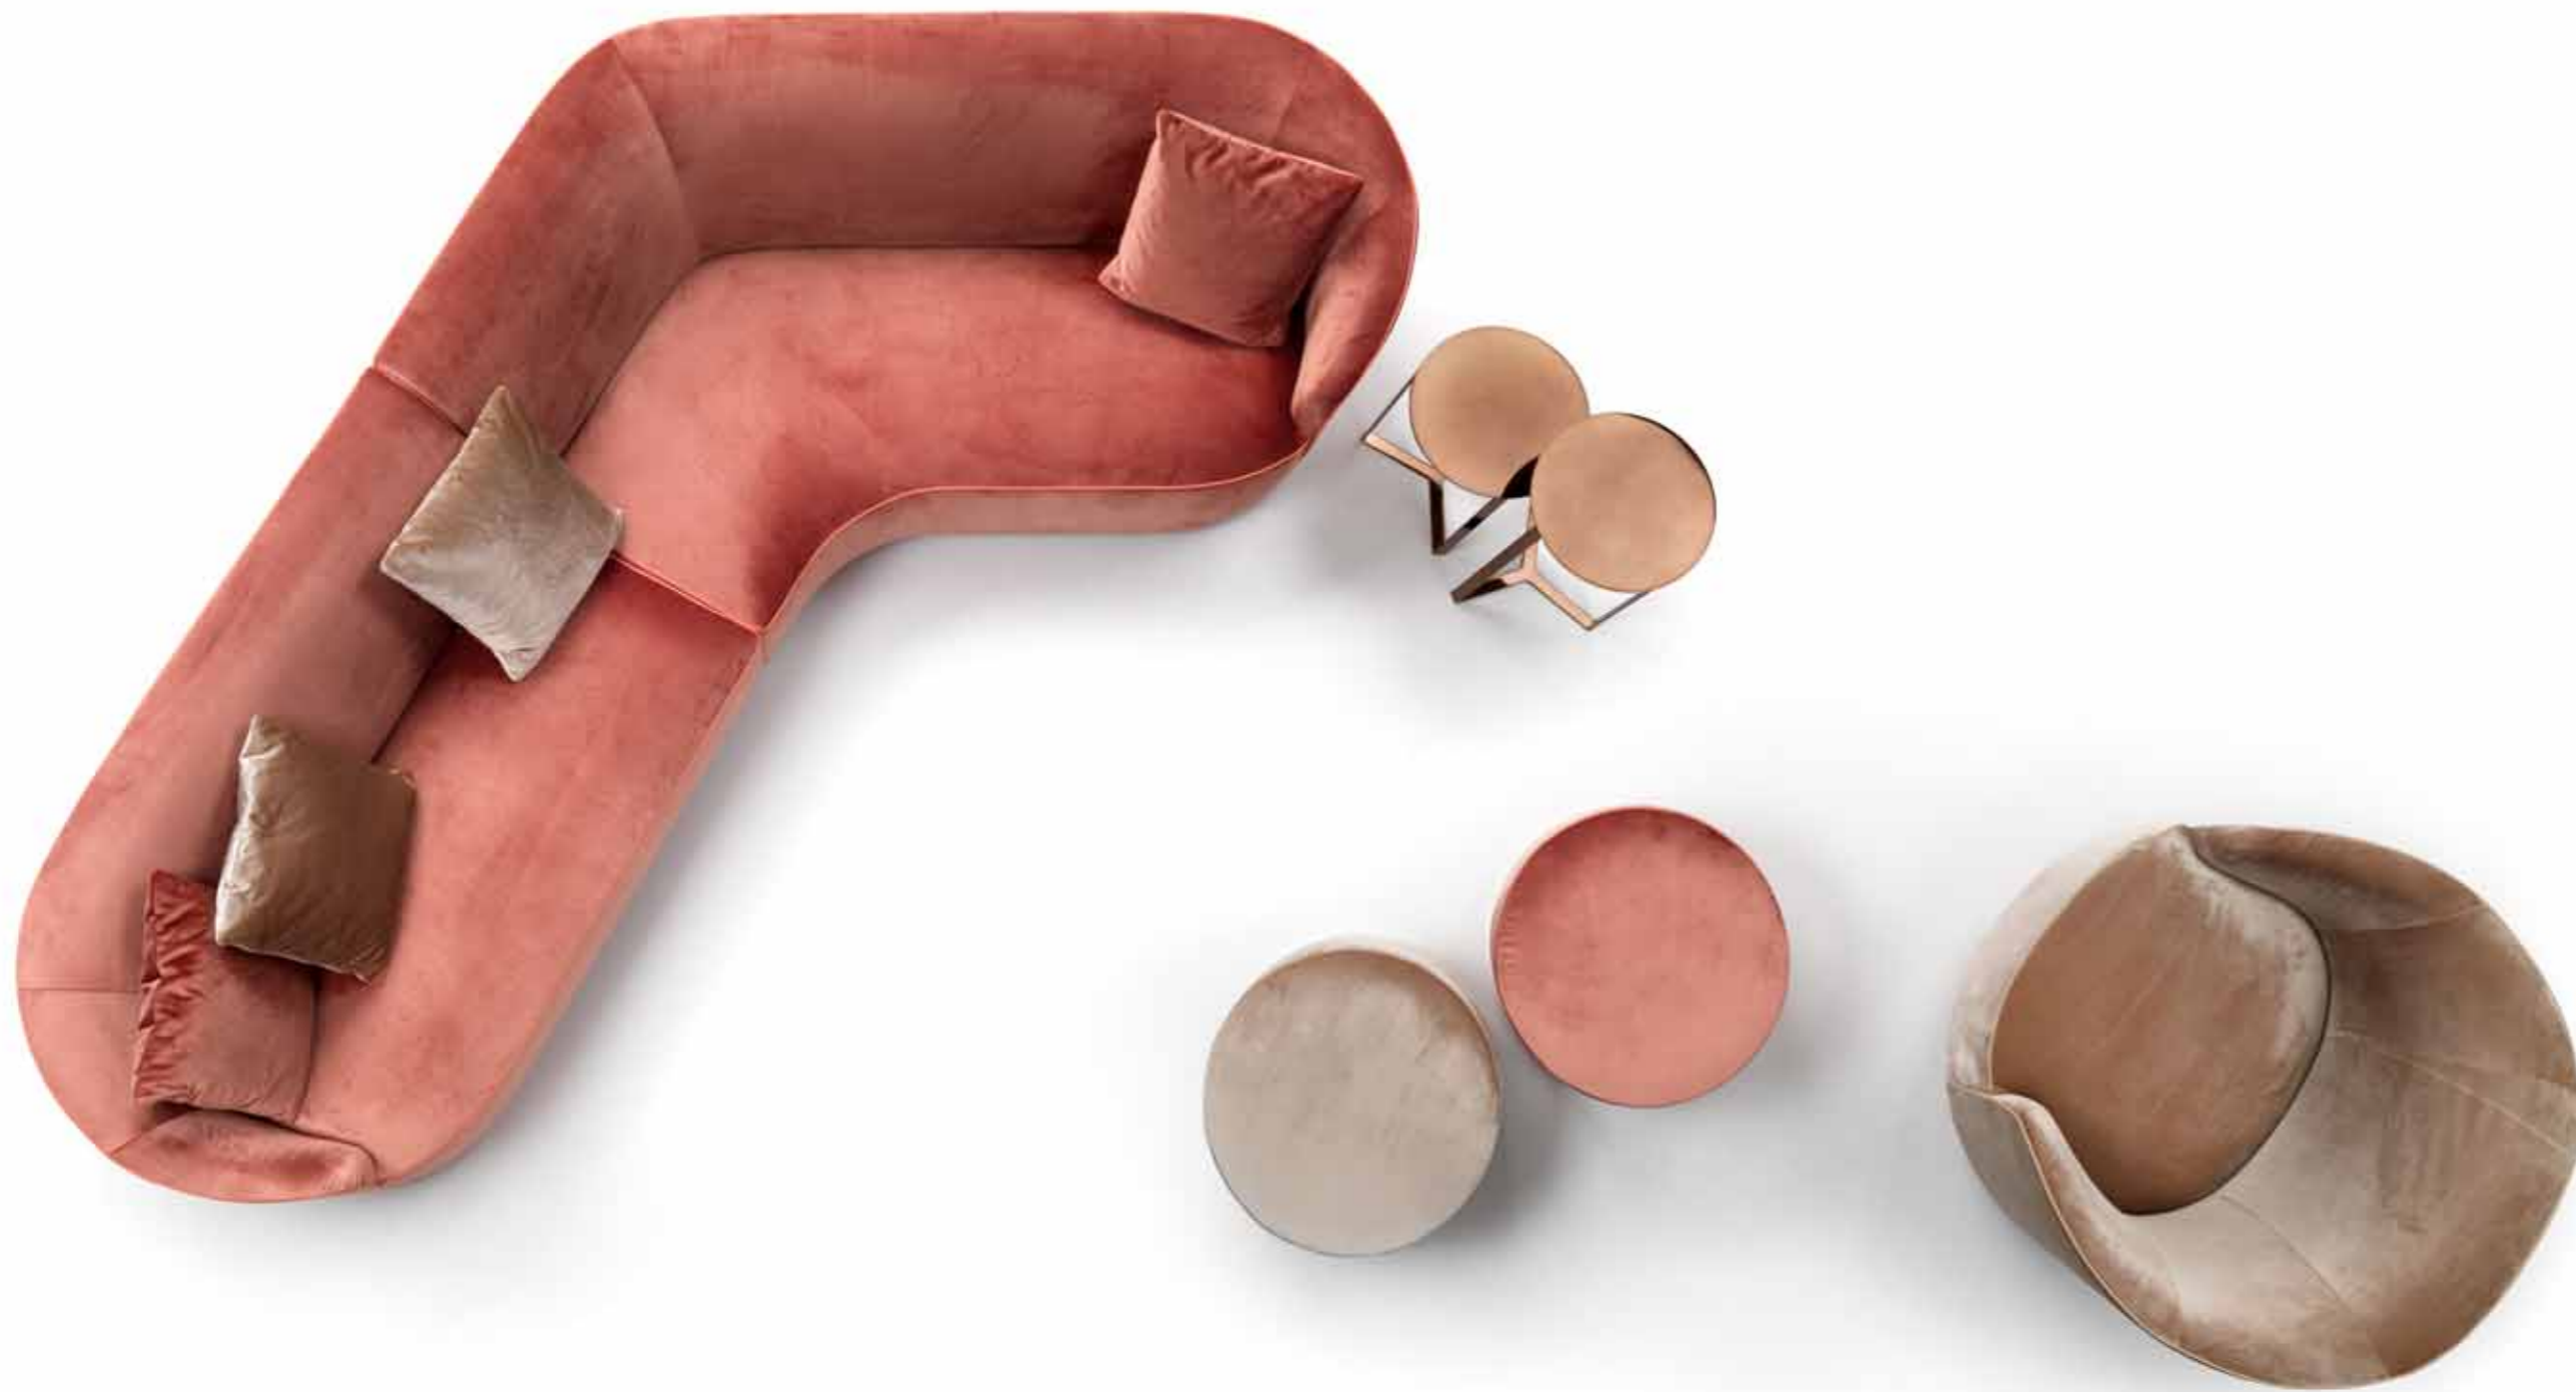

MOON composition cm 331x155x76h
Fabric: cat. H art. Dedar Splendido col. 29
Base: OPM16 shiny brass chrome metal

9MN207 9MN205

Decorative cushions:
9CU106 cm 45x45
in the same colour and in colour 18 sand

MOON armchair
9MN101 cm 98x90x76h
Fabric: cat. H art. Dedar Splendido col. 18 sand

MOON ottomans
9MN102 ø cm 60x40h
Fabric: cat. H art. Dedar Splendido col. 29 and 18 sand

CLIP side tables
7CL117 ø cm 40x40h
7CL118 ø cm 40x50h
OPM17 bronze metal