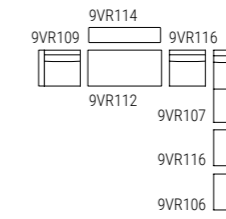

THOR table
7TH102 cm 100x100x19h
OPP7 matt Calacatta gold marble

MATISSE pouf
4MAT103 cm 100x100x40h
Leather: cat. Lusso art. Nabuk glitter col. Conchiglia

BREAK DINING TABLE
7BR203 ø cm 120x74h
Metal base: OPM17 bronze
Marble top: OPP10 shiny Perfetto brown

PARIS armchair with arms
9PAR103 cm 59x61x83h
Int. fabric: cat. C art. Carlos col. 701
Ext. leather: cat. Super art. Dollaro 7070
Wooden base: OPR15 Moka matt stained oak

CHIA swivel armchair
9CHI103 cm 58x53x77h
Leather: cat. Lusso art. Acquario col. Cuoio
Metal base: version "A" OPM15 brushed antique gold

BREAK coffee tables
7BR113 ø cm 80x27h
Metal base: OPM15 brushed antique gold
Marble top: OPR15 Moka matt stained oak
7BR102 ø cm 60x36h
Metal base: OPM15 brushed antique gold
Marble top: OPP7 matt Calacatta gold
7BR101 ø cm 40x45h
Metal base: OPM16 shiny brass chrome
Marble top: OPP7 matt Calacatta gold