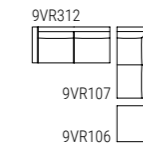

ELLE coffee tables
7EL103 ø cm 40x57h
7EL101 ø cm 50x43h
Metal base and top: 0PM3 brushed matt dark grey

FRAME coffee table
7FR125 cm 100x100x28h
Metal base: 0PM3 brushed matt dark grey
Marble top: 0PP11 matt Grey Stone

OLIVER sofa composition
cm 300x286
Fabric: cat. E art. Ginevra col. 2/1
Metal feet: version "E" 0PM9 classic bronze painted

Cushions:
9CU106 cm 45x45
9VR102 cm 45x45
Fabric: Ginevra 2/1
4ROG102 cm 40x40 with piping
Leather: cat. Lusso art. Nabuk col. Seppia