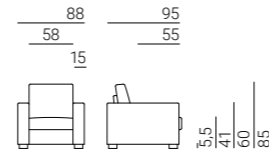

Oliver

DESIGN STUDIO MARELLI
1999

Divani
Sofas

Elementi componibili
Modular elements

 9VR101 L88 P95 H85	 9VR108 L80 P95 H85	 9VR315 L195 P95 H85	 9VR113 L95 P95 H85 Elemento angolare Corner element	
 9VR103 L126 P95 H85	 9VR109 L110 P95 H85	 9VR110 L120 P120 H85 Elemento angolare Corner element	 120 120	
 9VR202 L160 P95 H85	 9VR209 L145 P95 H85	 9VR115 L65 P95 H85		
 9VR203 L180 P95 H85	 9VR210 L165 P95 H85	 9VR116 L95 P95 H85		
 9VR304 L200 P95 H85	 9VR311 L185 P95 H85			
 9VR305 L220 P95 H85	 9VR312 L205 P95 H85			
 9VR306 L240 P95 H85				

Divani letto
Sofa-beds

 9VR211 L160 P95 H85	 Materasso Mattress L90 P180 H6 225	 9VR214 L145 P95 H85	 Materasso Mattress L90 P180 H6 225
 9VR212 L180 P95 H85	 Materasso Mattress L120 P180 H6 225	 9VR215 L165 P95 H85	 Materasso Mattress L120 P180 H6 225
 9VR213 L200 P95 H85	 Materasso Mattress L140 P180 H6 225	 9VR216 L185 P95 H85	 Materasso Mattress L140 P180 H6 225
 9VR313 L220 P95 H85	 Materasso Mattress L150 P180 H6 225	 9VR314 L205 P95 H85	 Materasso Mattress L150 P180 H6 225