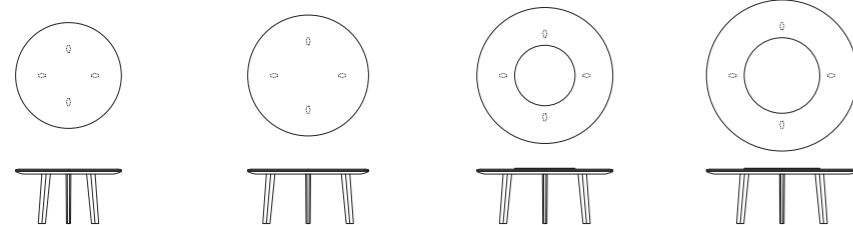

**7AND101**  
Top in marmo / Marble top  
Base in legno / Wooden base  
L255 P110 H71,5

**7AND104**  
Top in marmo / Marble top  
Base in legno / Wooden base  
L280 P110 H71,5

Top: Gres Porcellanato, spessore 12 mm  
Top: Porcelain Stoneware, 12 mm thick

Top: marmo, spessore 20 mm  
Top: marble, 20 mm thick

**7AND105**  
Top in marmo / Marble top  
Base in legno / Wooden base  
L140 P140 H71,5

**7AND106**  
Top in marmo / Marble top  
Base in legno / Wooden base  
L160 P160 H71,5

**7AND107**  
Top in marmo / Marble top  
Base in legno / Wooden base  
L180 P180 H71,5

**7AND108**  
Top in marmo / Marble top  
Base in legno / Wooden base  
L200 P200 H71,5

**7AND109**  
Top in marmo / Marble top  
Base in legno / Wooden base  
ø140 H71,5