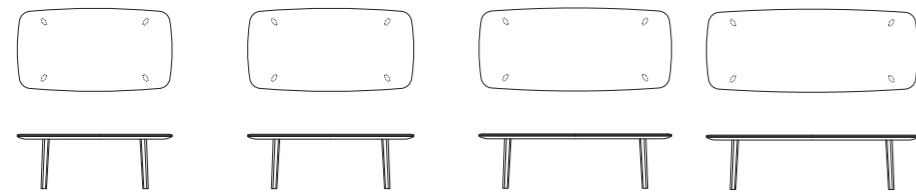

Anderson | Clipper

**ANDERSON dining table** 7AND101 cm 255x110x71,5h | Base: OPR15 moka matt stained oak | Top: OPP7 Calacatta marble **CLIPPER chairs** 9CLX301 cm 53x62x84h  
 | Fabric: cat. F/G art. Casamance Interview 3691 0541 | Base: OPR15 moka matt stained oak

**marelli**

Detail of **ANDERSON** dining table

< **ANDERSON** dining table 7AND101 cm 255x110x71,5h | Base: OPR15 moka matt stained oak | Top: OPP7 Calacatta marble **CLIPPER** chairs 9CLX301 cm 53x62x84h  
| Fabric: cat. F/G art. Casamance Interview 3691 0541 | Base: OPR15 moka matt stained oak

# Schede tecniche

TECHNICAL INFORMATION

Tavoli  
Tables

**7AND103**  
Top in marmo / Marble top  
Base in legno / Wooden base  
L205 P100 H71,5

**7AND102**  
Top in marmo / Marble top  
Base in legno / Wooden base  
L220 P100 H71,5

**7AND101**  
Top in marmo / Marble top  
Base in legno / Wooden base  
L255 P110 H71,5

**7AND104**  
Top in marmo / Marble top  
Base in legno / Wooden base  
L280 P110 H71,5

Top: Gres Porcellanato, spessore 12 mm  
Top: Porcelain Stoneware, 12 mm thick