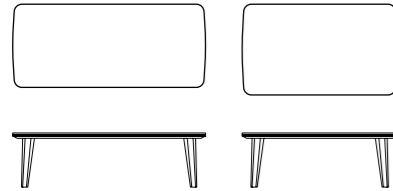

Anderson | Clipper

**ANDERSON dining table** 7AND101 cm 255x110x71,5h | Base: OPR15 moka matt stained oak | Top: OPP7 Calacatta marble **CLIPPER chairs** 9CLX301 cm 53x62x84h  
 | Fabric: cat. F/G art. Casamance Interview 3691 0541 | Base: OPR15 moka matt stained oak

**marelli**

Detail of **ANDERSON dining table**

< **ANDERSON dining table** 7AND101 cm 255x110x71,5h | Base: OPR15 moka matt stained oak | Top: OPP7 Calacatta marble **CLIPPER chairs** 9CLX301 cm 53x62x84h  
| Fabric: cat. F/G art. Casamance Interview 3691 0541 | Base: OPR15 moka matt stained oak

# Anderson

DESIGN  
STEFANO GALLIZIOLI  
2021

268

LIFESTYLE COLLECTION N.2 \_ MARELLI

Tavoli  
Tables

**7AND101**  
Top in marmo / Marble top  
Base in legno / Wooden base  
L255 P110 H71,5

**7AND103**  
Top in marmo / Marble top  
Base in legno / Wooden base  
L205 P100 H71,5