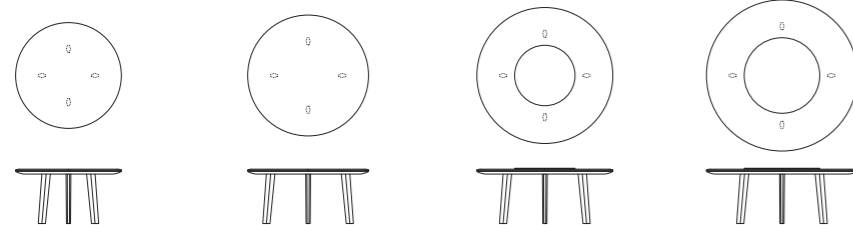

Tavoli
Tables

7AND103
Top in marmo / Marble top
Base in legno / Wooden base
L205 P100 H71,5

7AND102
Top in marmo / Marble top
Base in legno / Wooden base
L220 P100 H71,5

7AND101
Top in marmo / Marble top
Base in legno / Wooden base
L255 P110 H71,5

7AND104
Top in marmo / Marble top
Base in legno / Wooden base
L280 P110 H71,5

Top: Gres Porcellanato, spessore 12 mm
Top: Porcelain Stoneware, 12 mm thick

Top: marmo, spessore 20 mm
Top: marble, 20 mm thick

7AND105
Top in marmo / Marble top
Base in legno / Wooden base
L140 P140 H71,5

7AND106
Top in marmo / Marble top
Base in legno / Wooden base
L160 P160 H71,5

7AND107
Top in marmo / Marble top
Base in legno / Wooden base
L180 P180 H71,5

7AND108
Top in marmo / Marble top
Base in legno / Wooden base
L200 P200 H71,5

7AND109
Top in marmo / Marble top
Base in legno / Wooden base
ø140 H71,5

7AND110
Top in marmo / Marble top
Base in legno / Wooden base
ø160 H71,5