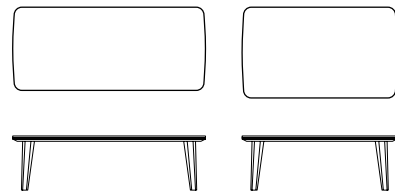

# Anderson

DESIGN  
STEFANO GALLIZIOLI  
2021

268

LIFESTYLE COLLECTION N.2 \_ MARELLI

Tavoli  
Tables

**7AND101**  
Top in marmo / Marble top  
Base in legno / Wooden base  
L255 P110 H71,5

**7AND103**  
Top in marmo / Marble top  
Base in legno / Wooden base  
L205 P100 H71,5

Top: Gres Porcellanato, spessore 12 mm  
Top: Porcelain Stoneware, 12 mm thick

Top: marmo, spessore 20 mm  
Top: marble, 20 mm thick