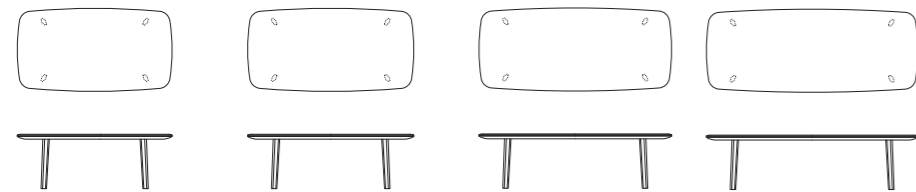

Tavoli
Tables

7AND103
Top in marmo / Marble top
Base in legno / Wooden base
L205 P100 H71,5

7AND102
Top in marmo / Marble top
Base in legno / Wooden base
L220 P100 H71,5

7AND101
Top in marmo / Marble top
Base in legno / Wooden base
L255 P110 H71,5

7AND104
Top in marmo / Marble top
Base in legno / Wooden base
L280 P110 H71,5

Top: Gres Porcellanato, spessore 12 mm
Top: Porcelain Stoneware, 12 mm thick

Top: marmo, spessore 20 mm
Top: marble, 20 mm thick

7AND105
Top in marmo / Marble top
Base in legno / Wooden base
L140 P140 H71,5

7AND106
Top in marmo / Marble top
Base in legno / Wooden base
L160 P160 H71,5

7AND107
Top in marmo / Marble top
Base in legno / Wooden base
L180 P180 H71,5

7AND108
Top in marmo / Marble top
Base in legno / Wooden base
L200 P200 H71,5

7AND109
Top in marmo / Marble top
Base in legno / Wooden base
ø140 H71,5

7AND110
Top in marmo / Marble top
Base in legno / Wooden base
ø160 H71,5