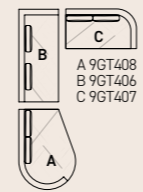

Gordon Round | Nest | Atene

GORDON ROUND QUILTED composition cm400x350 **Cushions:** 2 x with band 9G0107 cm45x45 Fabric: cat. H art. Rubelli Spritz col. 18 bronzo **Extra cushions:** 1 x 9CU105 cm50x50, 1 x 9CU103 cm40x40 Fabric: cat. H art. Rubelli Spritz col. 15 ambra | 1 x 9CU105 cm50x50, 1 x 9CU103 cm40x40 Fabric: cat. H art. Casamance Mollino 47180365 Tourterelle **NEST armchairs** 9NE101 cm73x80x90h Fabric: cat. F art. Rubelli Spritz col. 11 Ambra | Base: OPM15 antique gold brushed metal **ATENE coffee tables** 7AT105 øcm120x30h, 7AT102 øcm50x50h Base: OPM16 shiny brass chrome marble | Top: OPP21 Calacatta violet marble