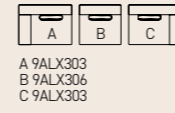

Alexander | Nest | Atene