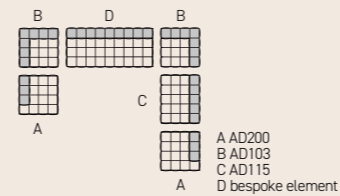

ANDY bespoke composition cm 200x425x325 made of: 2 x elements 9AD200 cm 100x100 | 2 x elements 9AD103 cm 100x100 | 1 x element 9AD115 cm 125x100 | 1 x bespoke element cm 225x100 | Fabric: cat. H art. Dominique Kieffer by Rubelli art. Tweed Décoloré 17270 24 Desert Snow | Base: OPM9 Classic bronze painted metal | Decorative cushions: 6 x 9CU106 cm 45x45 Fabric: cat. F/G art. Misia Aime M188 420 Cuivre | 1 x 9CU106 cm 45x45 | Fabric: Misia Azur Cotonneux M282 204 Mordoré **ATENE coffee tables** 7AT104 ø cm 100x30h | Base: OPM15 antique gold brushed metal | Top: OPP7 Calacatta marble | 7AT111 ø cm 50x40h | Base: OPM15 antique gold brushed metal | Top: OPV9 chrome back-painted bronze glass

marelli