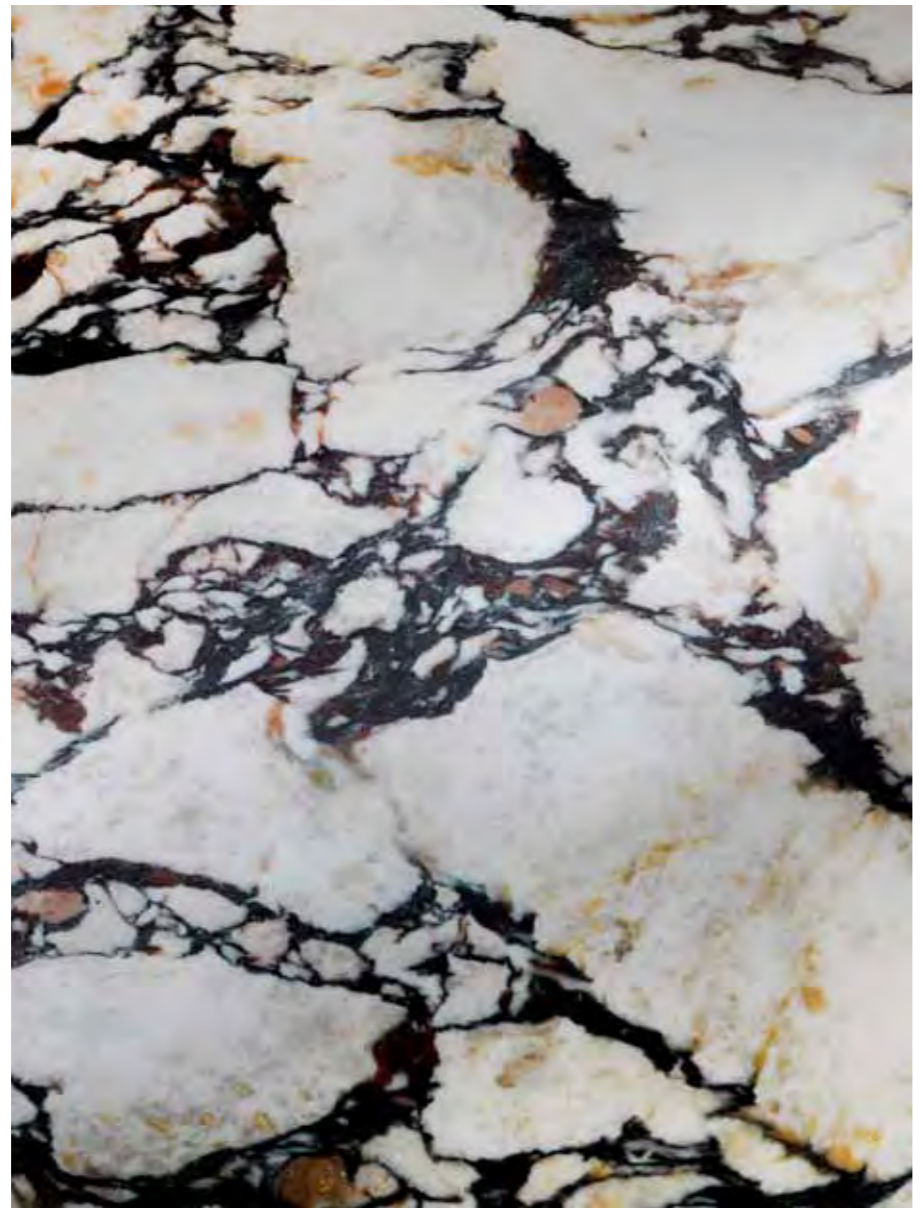

MOON curved sofa 9MN204 cm 305x120x76h | Fabric: cat. H art. Dedar Splendido T15016/29 bois de rose | Base: OPM15 antique gold brushed metal | Cushions: 1 x 9CU106 cm 45x45 | Fabric: cat. H art. Dedar Splendido T15016/29 bois de rose | 1 x 9CU106 cm 45x45 | Fabric: cat. G art. Casamance Primaute 4098 0641 Rose Blush | 2 x 9CU105 cm 50x50 | Fabric: cat. C art. San Diego col. 154 | 1 x 9CU103 cm 40x40 | Fabric: cat. C art. San Diego col. 171 **MOON armchair** 9MN101 cm 98x90x76h | Fabric: cat. H art. Dedar Splendido T15016/29 bois de rose | Base: OPM15 antique gold brushed metal **MOON curved sofa** 9MN203 cm 245x120x76h | Fabric: cat. H art. Sahco Zero col. 008 | Cushions: 1 x 9CU106 cm 45x45 | Fabric: cat. H art. Dedar Splendido T15016/29 bois de rose | 1 x 9CU105 cm 50x50 | Fabric: cat. C art. San Diego col. 154 | 1 x 9CU103 cm 40x40 | Fabric: cat. C art. San Diego col. 171 **ATENE coffee tables** 7AT105 ø cm 120x30h | 7AT101 ø cm 50x50h | Top: OPP21 Calacatta violet marble | Base: OPM16 shiny brass chrome metal