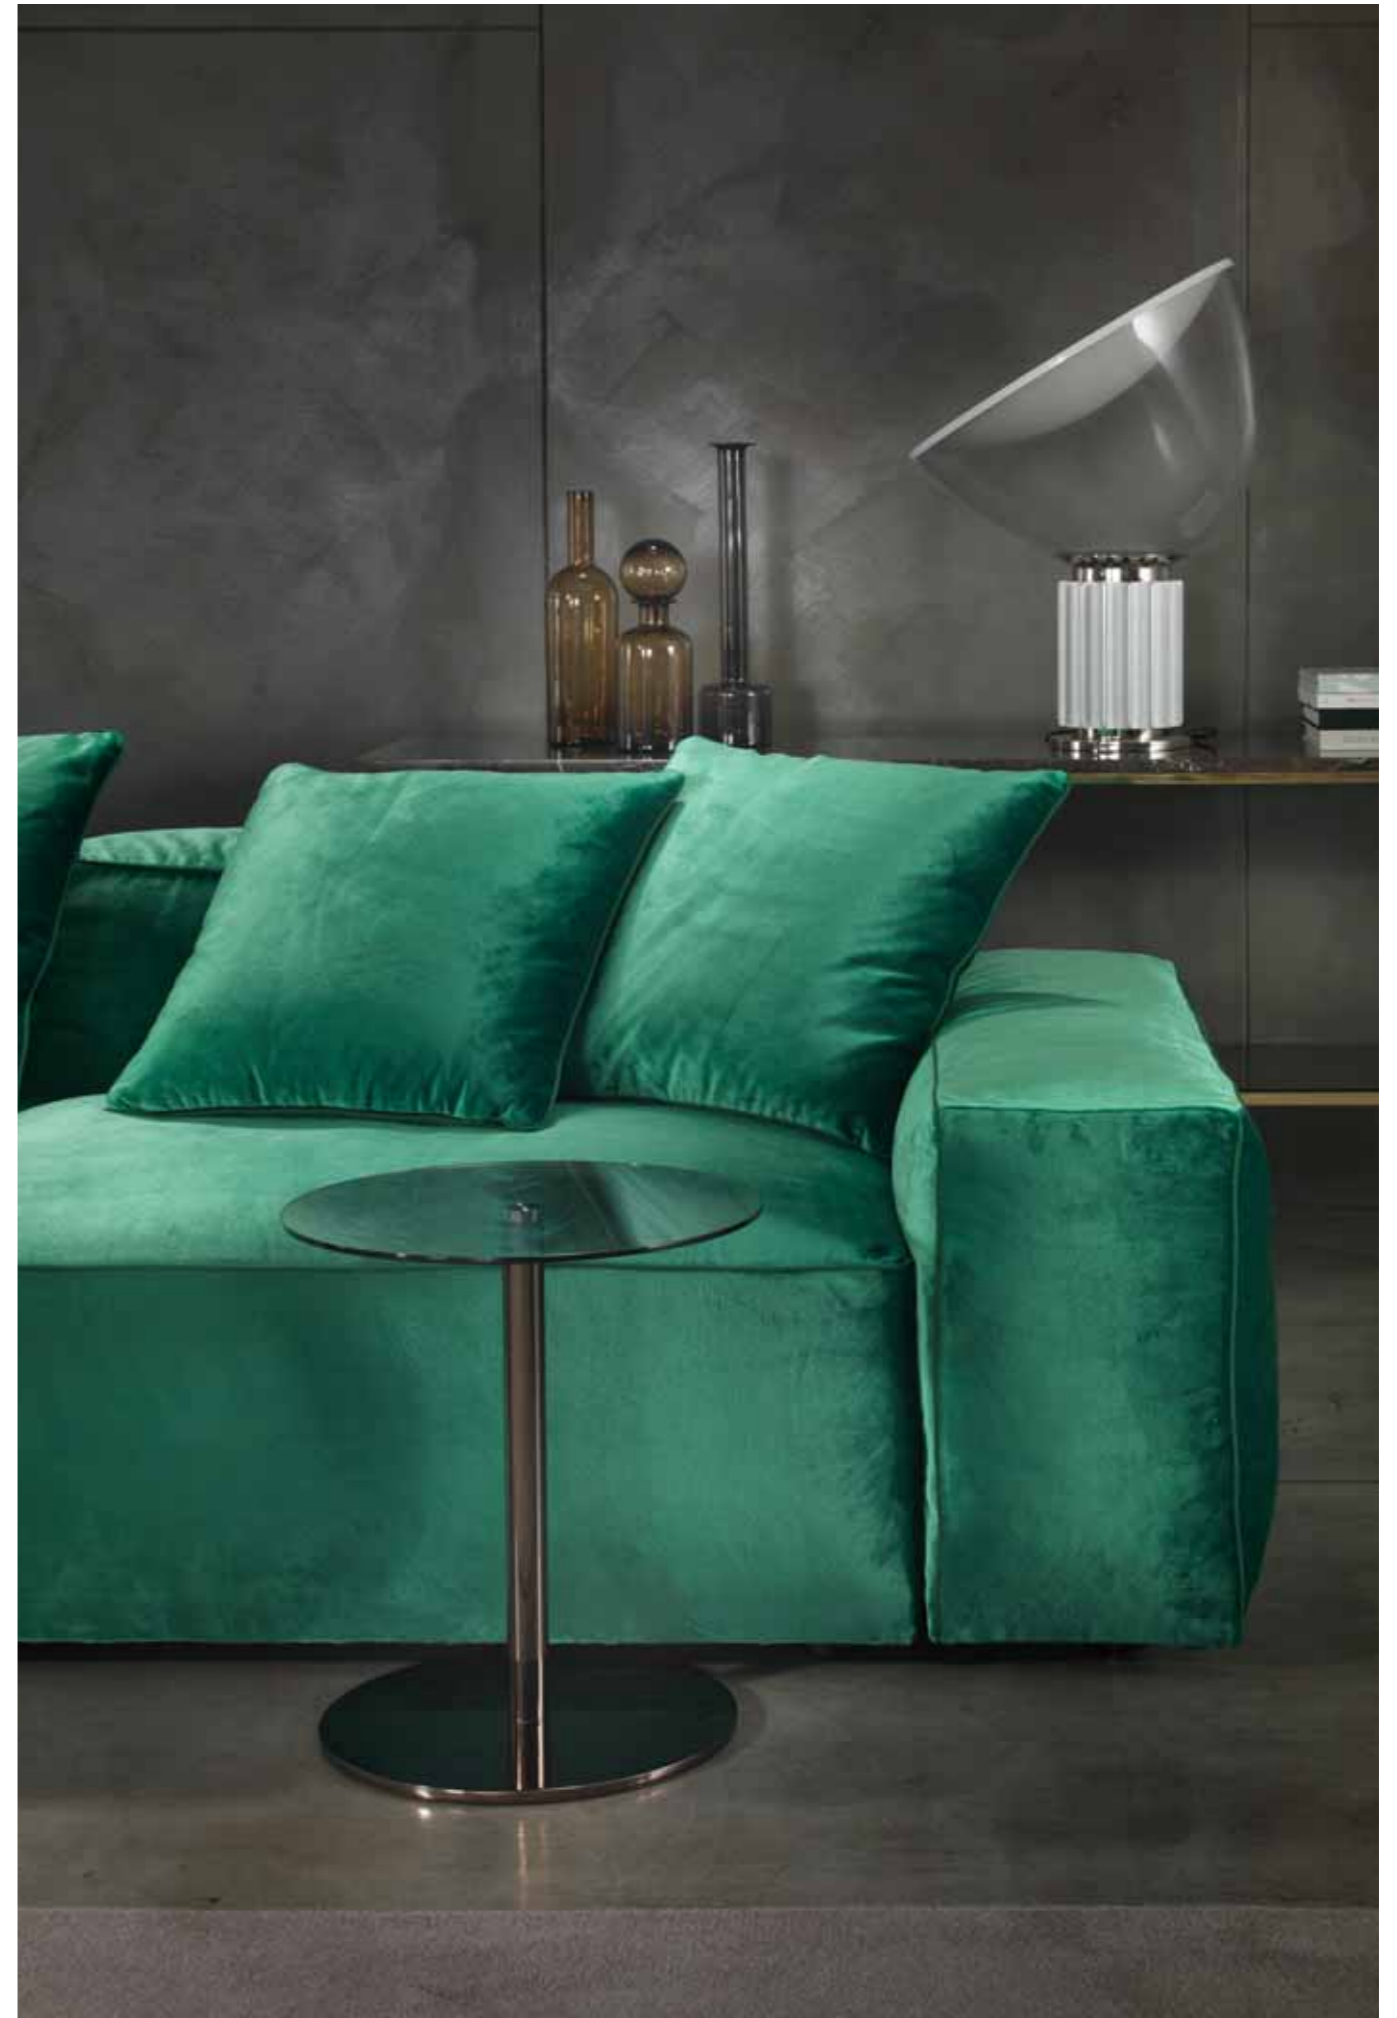

BREAK coffee table:
7BR117 ø cm 40x45h
Base: OPM16 shiny brass chrome metal
Top: OPV13 Transparent grey glass

Detail of **GARY** sofa in fabric cat. H art. Dedar Splendido
col. T15016/031 Malachite