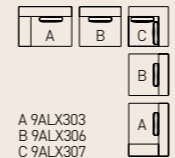

Alexander | Clipper | Break | Thor | Cassiopea

ALEXANDER composition cm355x355 Fabric: cat. H art. Rubelli Vello d'Oro col. 30085-002 sabbia **Cushions:** 1 x 9CU106 cm45x45 Fabric: cat. H art. Rubelli Spritz Ambra | 2 x 9CU106 cm45x45 Fabric: cat. H art. Sahco Avalon 2 col. 004 | 2 x 9CU106 cm45x45 Fabric: cat. H art. Misia M2618 01 2 Ivoire | 3 x 9CU105 cm50x50 Fabric: cat. H art. Designers Guild Glenville F1872-06 Nutmeg | 1 x 9CU105 cm50x50 Fabric: cat. H art. Rubelli Vello d'oro col. 02 sabbia **CLIPPER armchairs** 9CLX105 cm70x76x75h Outside: Leather cat. Super art. Dollaro 7070 | Inside: Fabric cat. H art. Rubelli Vello d'oro 30085-001 sabbia **BREAK coffee table** 7BR103 øcm80x27h, 7BR101 øcm40x45h Base: OPM15 antique gold brushed metal | Top: OPP3 Emperador brown marble | 7BR118 øcm60x36h Base: OPM16 shiny brass chrome metal | Top: OPV12 transparent bronze glass **THOR table** 7TH202 cm100x100x19h OPM15 antique gold brushed metal