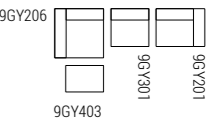

Top: OPP3 Emperador brown marble

**FRAME** console

**7FR130 cm 200x40x70h**

Structure: OPM16 shiny brass chrome metal

Upper top: OPP13 Velvet brown marble

Lower top: OPV9 chrome back-painted bronze glass

**BREAK** coffee table:  
**7BR117 ø cm 40x45h**  
 Base: OPM16 shiny brass chrome metal  
 Top: OPV13 Transparent grey glass