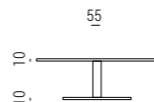

Finiture/Finishes

Top in marmo
Marble top

White Carrara marble OPP1	Black Marquina marble OPP2	Brown Emperador marble OPP3	Grey Serena stone OPP4	Beige Brera stone OPP5	Calacatta gold marble OPP7	Black and gold marble OPP9	Perfetto brown marble OPP10	Grey Stone marble OPP11	Guatemala green marble OPP12
Velvet brown marble OPP13	Amani Bronze marble OPP14	Covelano white marble OPP15	Sahara noir marble OPP16	Port Laurent marble OPP17	Arabescato orobico grey marble OPP20	Calacatta violet marble OPP21			

Top in Gres Porcellanato
Porcelain Stoneware Top

Nero Marquina OPG2	Statuario Select OPG3	Calacatta Royal OPG4

Top in rovere massello
Solid oak top

Cherry stained oak OPR1	Wengé stained oak OPR2	Walnut stained oak OPR3	Natural oak OPR4	Black stained oak OPR5	Cherry Milano stained oak OPR6
Tobacco stained oak OPR8	Grey taupe stained oak OPR9	Whitened oak OPR10	Charcoal stained oak OPR11	Mahogany stained oak OPR12	Moka matt stained oak OPR15

Base/top in metallo
Metal base/top

Shiny chrome metal OPM1	Brushed matt chrome metal OPM2	Brushed matt dark grey metal OPM3	RAL 9017 black painted metal OPM6	RAL 9016 white painted metal OPM7	Classic bronze painted metal OPM9	Golden beach painted metal OPM10	Gold pearl painted metal OPM11	Brushed copper metal OPM12	Brushed antique brass metal OPM13
Shiny black chrome painted metal OPM14	Brushed antique gold metal OPM15	Shiny brass chrome metal OPM16	Bronze metal OPM17	Anodyc Bronze metal OPM18	Dark bronze painted metal OPM21	Prosecco painted metal OPM22	Tobacco painted metal OPM23