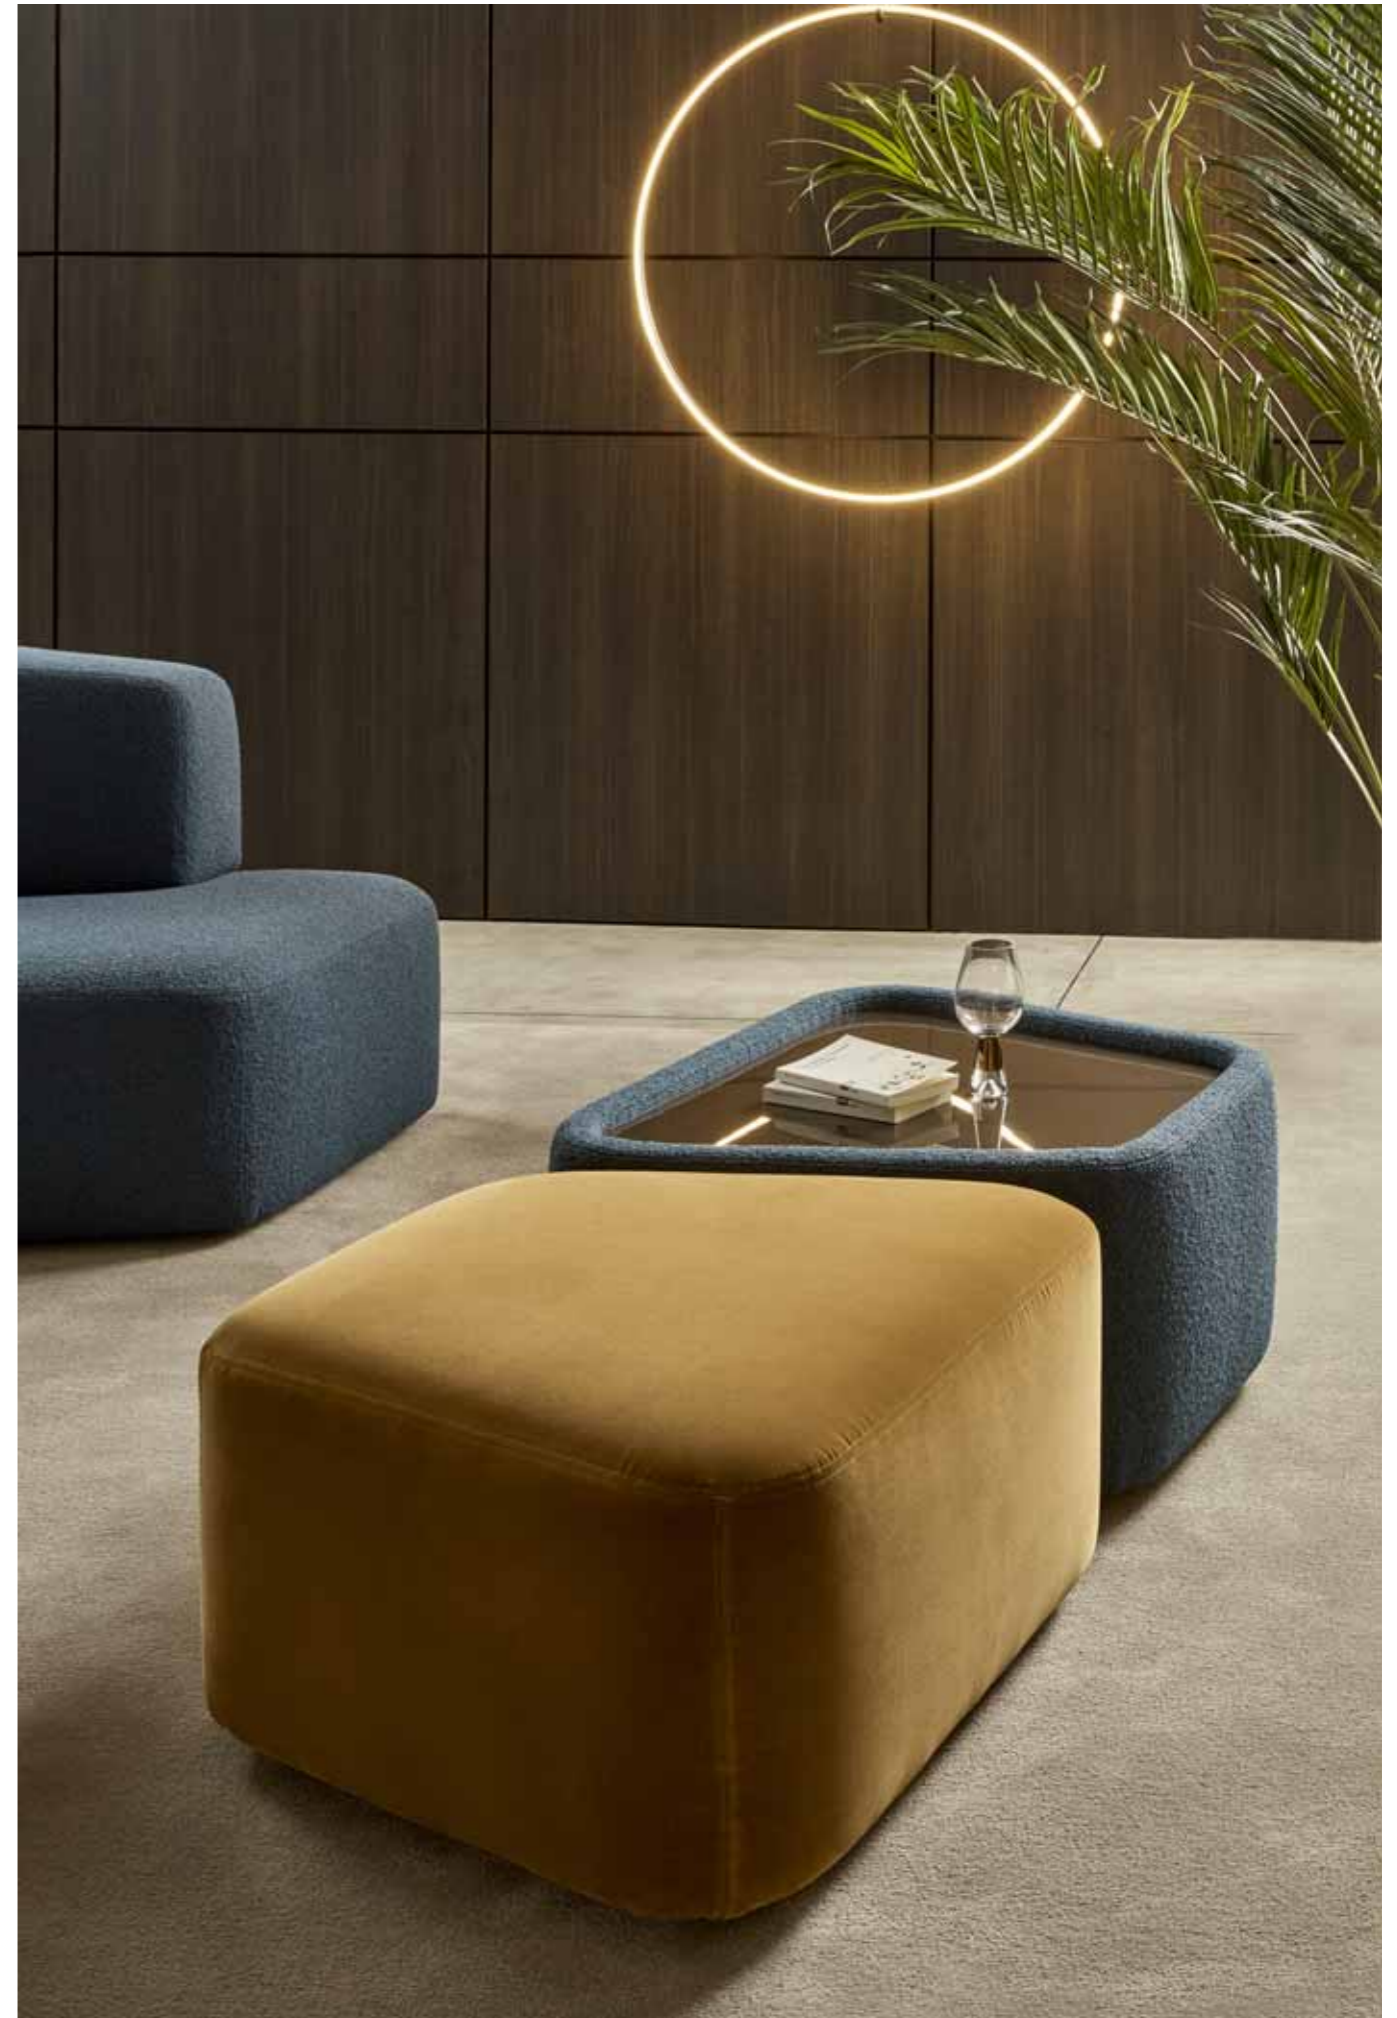

ATACAMA
9ATC106 cm 85x75x44h ottoman
Fabric: cat. F art. Misia Aime col. Badiane M188-622 yellow
9ATC107 cm 85x75x44h ottoman
with OPV9 back-painted bronze glass top
Fabric: cat. G art. Orsetto col. 09-23 blue