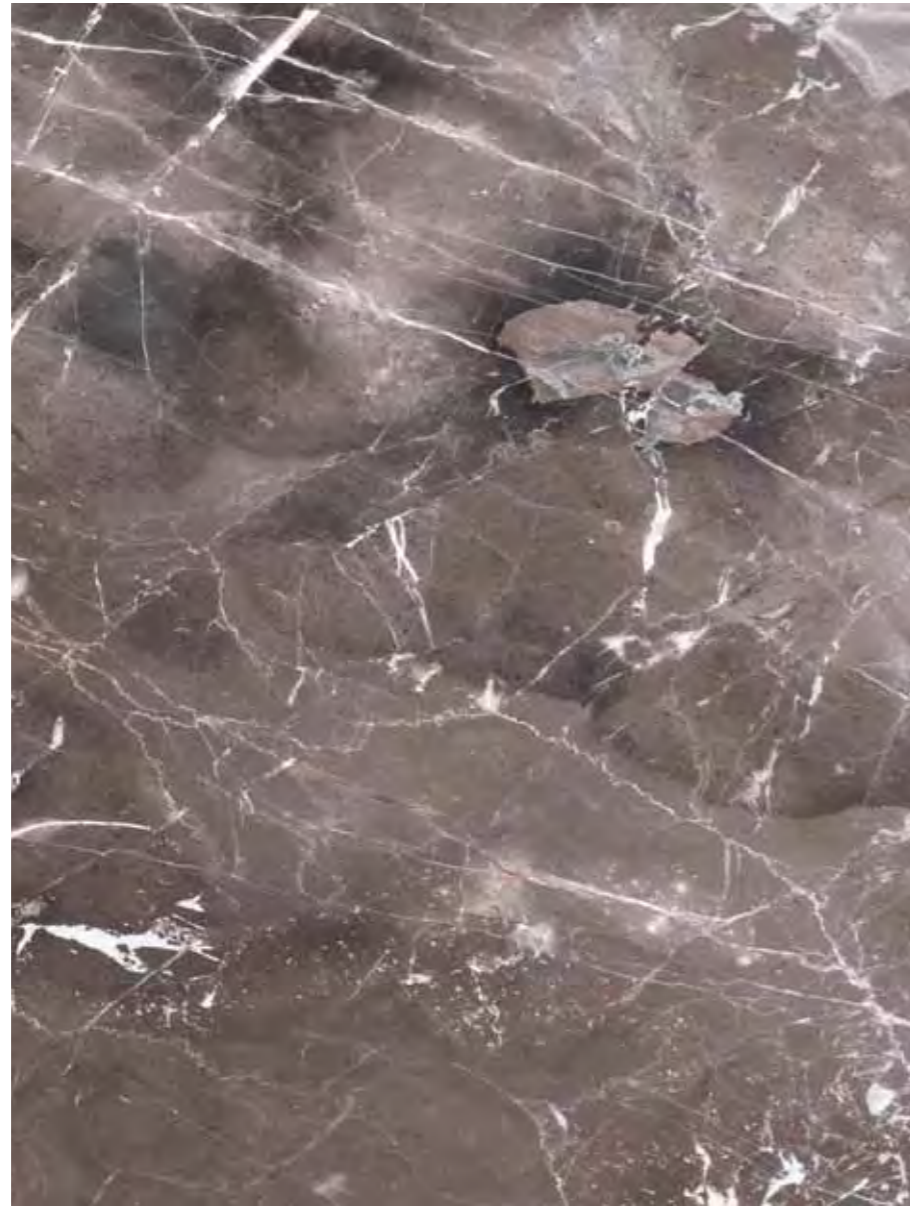

Detail of OPP13 Velvet Brown marble

> **WAVE dining table** 7WA201 cm 260x110x74h | Top: OPP13 Velvet Brown marble top | Base: OPP20 Delabré brass brushed metal **CHIA chairs** 9CHI104 cm 58x53x77h | Outer side: leather cat. Lusso art. Nabuk col. C3407 Mogano | Inner side: fabric cat. F/G art. Misia Aime col. M188 705 Mordoré | Base: OPM15 antique gold brushed metal