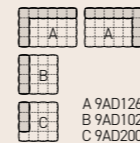

A 9AD126
B 9AD102
C 9AD200

marelli