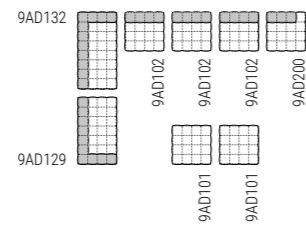

THOR table
7TH101 cm 80x80x19h
OPP11 matt Grey Stone marble

ANDY sofa composition
cm 375x500
Fabric: cat. H Steelcut Trio col. 153 by Kvadrat
Metal base: 0PM9 classic bronze painted

Cushions:
9CU104 cm 60x60
Fabric: cat. H Steelcut Trio col. 153 by Kvadrat
9CU104 cm 60x60
Fabric: cat. H Steelcut Trio col. 235 by Kvadrat

ANDY poufs
9AD101 cm 100x100x38h
Fabric: cat. H Steelcut Trio col. 253 by Kvadrat
Metal base: 0PM9 classic bronze painted

CLIP HEXAGONAL coffee table
7CLX102 ø cm 40x50h
Marble top: 0PP11 matt Grey Stone
Metal base: 0PM3 brushed matt dark grey

FRAME server
7FR146 cm 55x40x51,5h
Marble top: 0PP11 matt Grey Stone
Metal base: 0PM15 brushed antique gold

FRAME consolle
7FR130 cm 200x40x70h
Metal base: 0PM3 brushed matt dark grey
Marble upper top: 0PP11 matt Grey Stone
Metal lower shelf: 0PM3 brushed matt dark grey