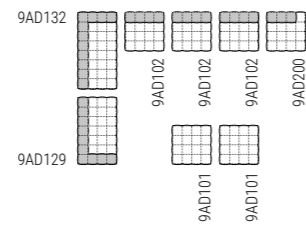

THOR table
7TH101 cm 80x80x19h
 OPP11 matt Grey Stone marble

ANDY sofa composition
cm 375x500
 Fabric: cat. H Steelcut Trio col. 153 by Kvadrat
 Metal base: 0PM9 classic bronze painted

Cushions:
9CU104 cm 60x60
 Fabric: cat. H Steelcut Trio col. 153 by Kvadrat
9CU104 cm 60x60
 Fabric: cat. H Steelcut Trio col. 235 by Kvadrat