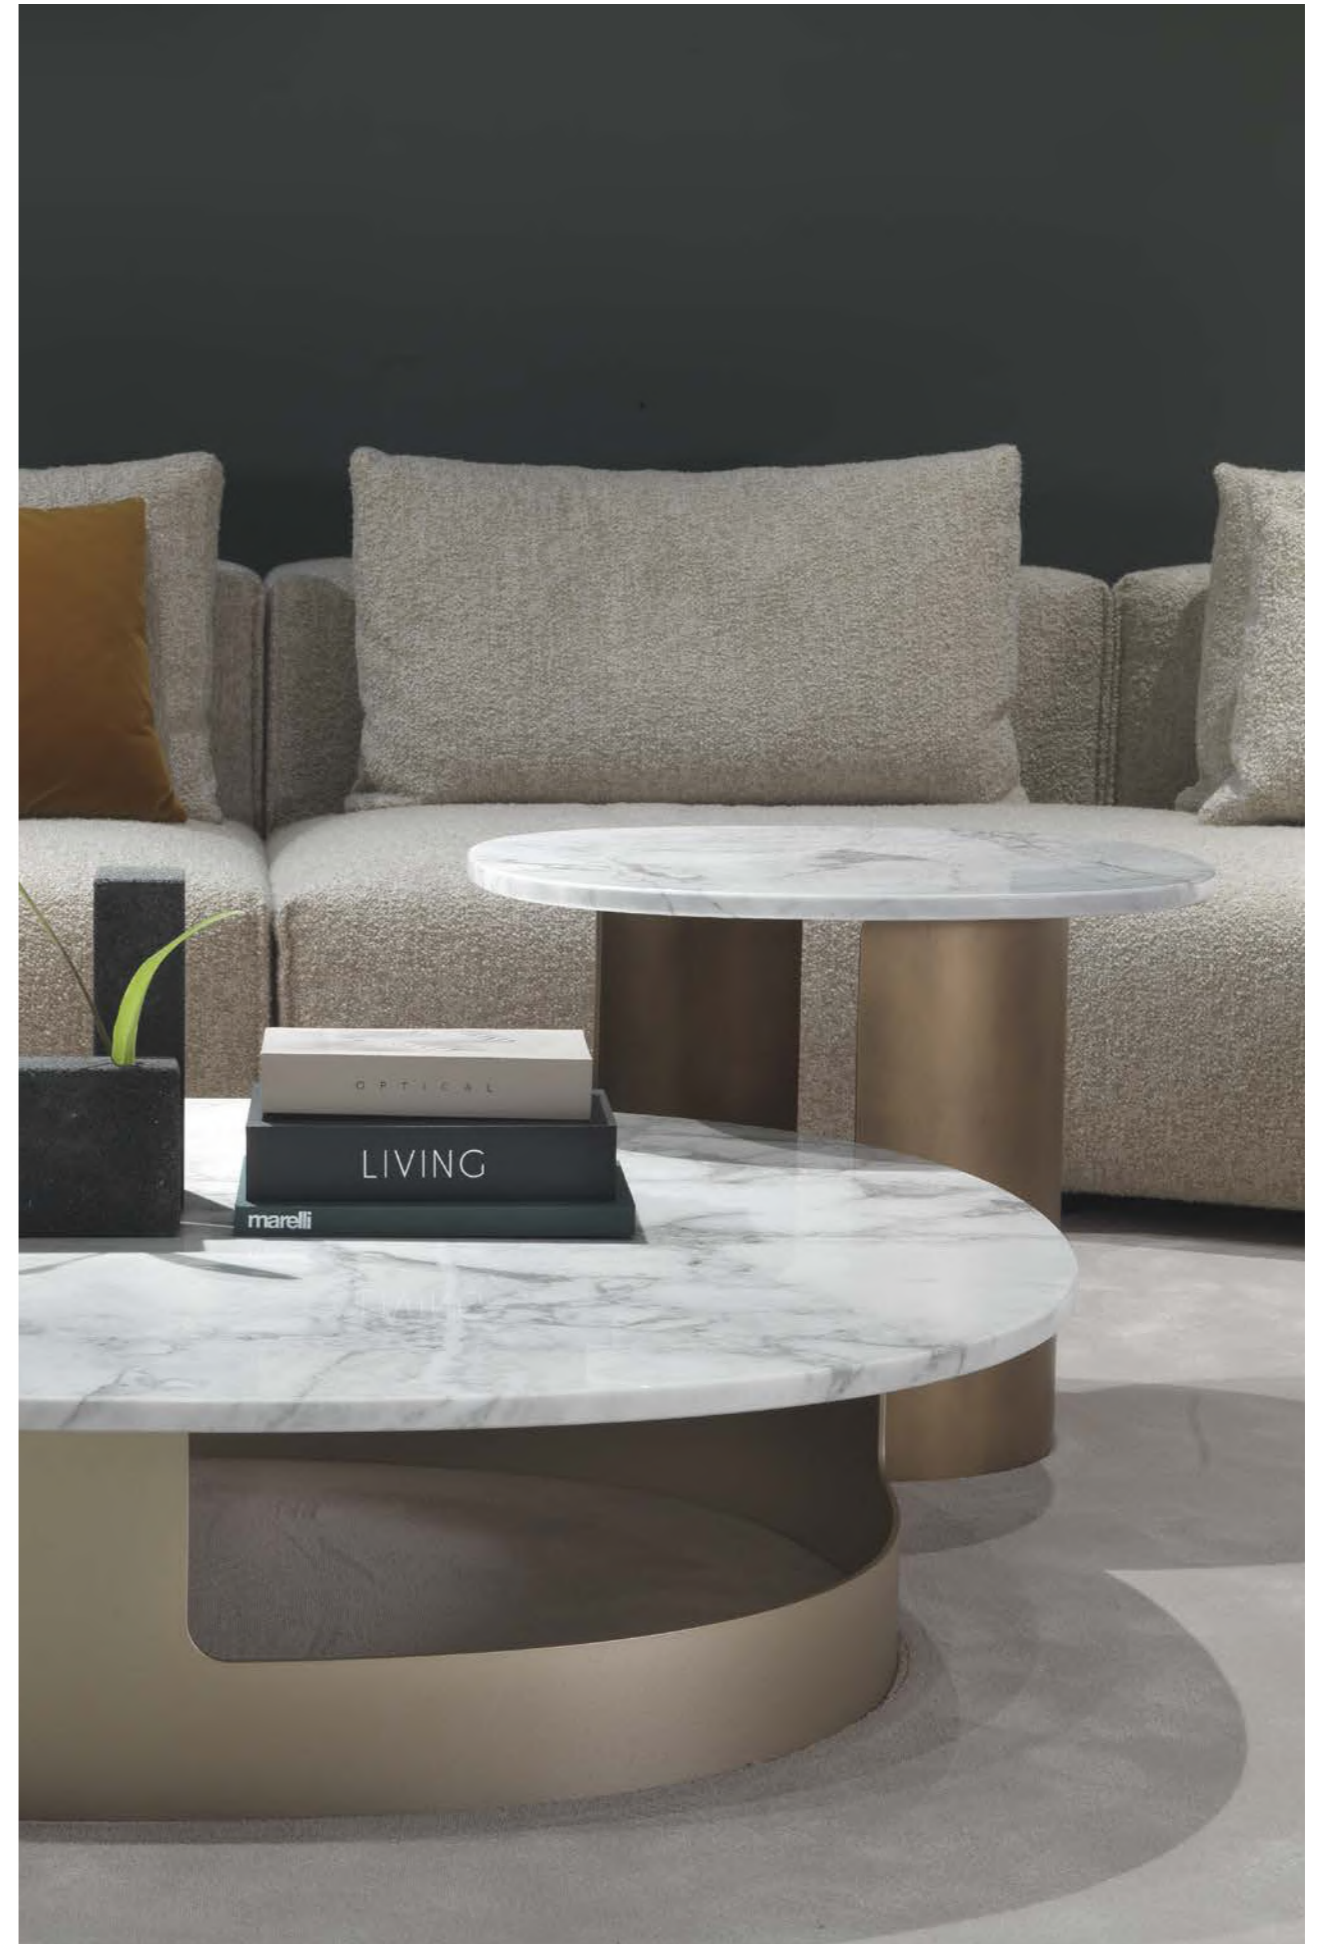

KOFI coffee tables:
7K0102 cm 90x90x28h
Base: OPM23 Tobacco painted metal
Top: OPP7 Calacatta marble
7K0101 cm 60x60x48h
Base: OPM20 Délabré brass brushed metal
Top: OPP7 Calacatta marble