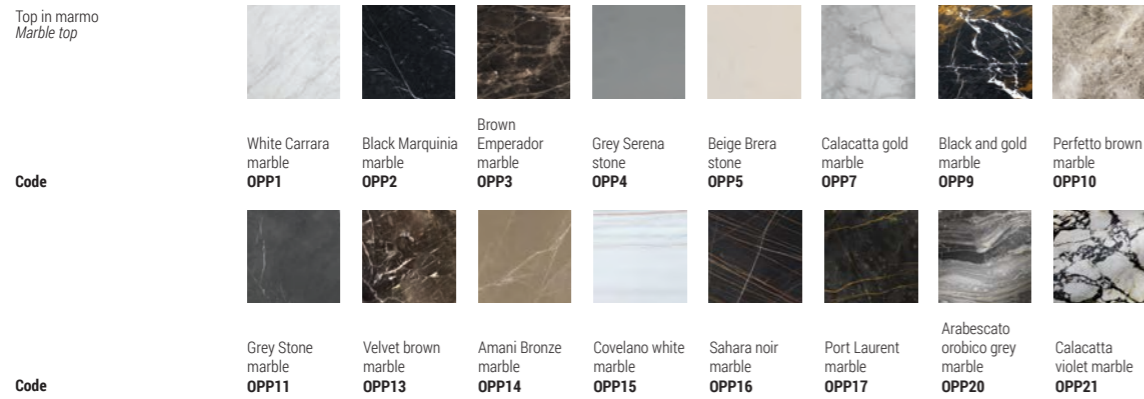

7K0102
Top marmo/Marble top
Base in rovere/Oak base
7K0202
Top vetro/Glass top
Base in rovere/Oak base
L90 P90 H28

7K0103
Top marmo/Marble top
Base in rovere/Oak base
7K0203
Top vetro/Glass top
Base in rovere/Oak base
L120 P120 H28

Finiture
Finishes

Base in metallo
Metal base

Top in marmo
Marble top

Top in vetro
Glass top