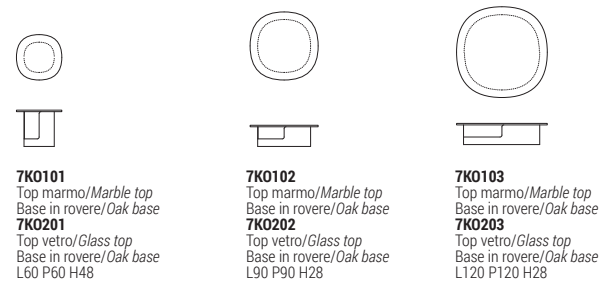

Tavoli
Tables

7K0101
Top marmo/Marble top
Base in rovere/Oak base
7K0201
Top vetro/Glass top
Base in rovere/Oak base
L60 P60 H48

7K0102
Top marmo/Marble top
Base in rovere/Oak base
7K0202
Top vetro/Glass top
Base in rovere/Oak base
L90 P90 H28

7K0103
Top marmo/Marble top
Base in rovere/Oak base
7K0203
Top vetro/Glass top
Base in rovere/Oak base
L120 P120 H28

Finiture
Finishes

Base in metallo
Metal base

Top in marmo
Marble top

Top in vetro
Glass top