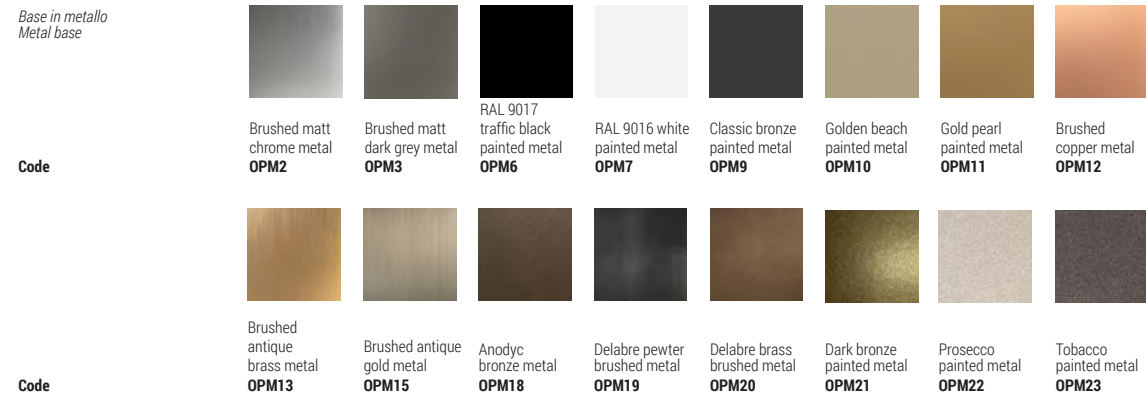

Tavoli
Tables

7K0101
Top marmo/Marble top
Base in rovere/Oak base
7K0201
Top vetro/Glass top
Base in rovere/Oak base
L60 P60 H48

7K0102
Top marmo/Marble top
Base in rovere/Oak base
7K0202
Top vetro/Glass top
Base in rovere/Oak base
L90 P90 H28

7K0103
Top marmo/Marble top
Base in rovere/Oak base
7K0203
Top vetro/Glass top
Base in rovere/Oak base
L120 P120 H28

Finiture
Finishes

Base in metallo
Metal base

Top in marmo
Marble top

Top in vetro
Glass top