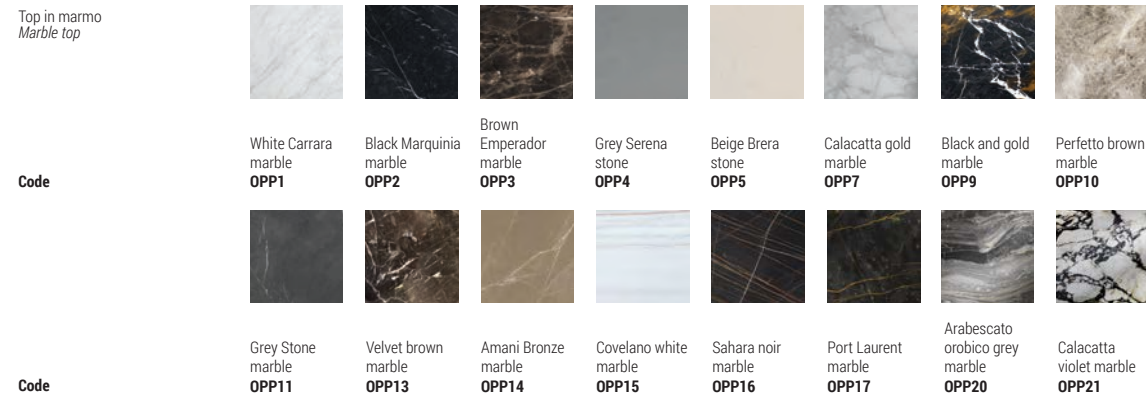

Tavoli
Tables

7K0101
Top marmo/Marble top
Base in rovere/Oak base
7K0201
Top vetro/Glass top
Base in rovere/Oak base
L60 P60 H48

7K0102
Top marmo/Marble top
Base in rovere/Oak base
7K0202
Top vetro/Glass top
Base in rovere/Oak base
L90 P90 H28

7K0103
Top marmo/Marble top
Base in rovere/Oak base
7K0203
Top vetro/Glass top
Base in rovere/Oak base
L120 P120 H28

Finiture
Finishes

Base in metallo
Metal base

Top in marmo
Marble top

Top in vetro
Glass top