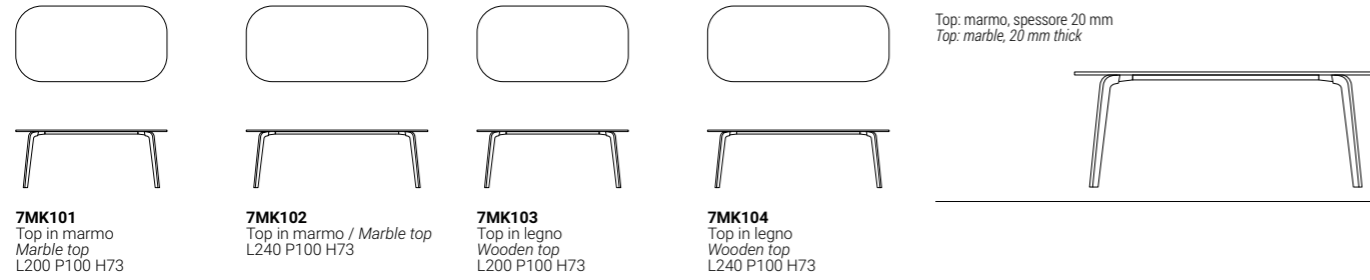

# Mike

DESIGN  
**STUDIO MARELLI**  
2015

**marelli**

**MIKE** dining table  
**7MK102 cm 240x100x73h**  
Base: OPR15 moka matt stained oak  
Top: OPP7 Calacatta gold marble

**CHIA** chair  
**9CHI105 cm 58x53x77h**  
Fabric: cat. H art. Sahco Flint col. 10  
Base: OPR15 moka matt stained oak

**MIKE** dining table  
**7MK102 cm 240x100x73h**  
Base: OPR15 moka matt stained oak  
Top: OPP7 Calacatta gold marble

**CHIA** chair  
**9CH105 cm 58x53x77h**  
Fabric: cat. H art. Sahco Flint col. 10  
Base: OPR15 moka matt stained oak

# Schede tecniche

TECHNICAL INFORMATION

Tavoli  
Tables

**7MK101**  
Top in marmo  
Marble top  
L200 P100 H73

**7MK102**  
Top in marmo / Marble top  
L240 P100 H73

**7MK103**  
Top in legno  
Wooden top  
L200 P100 H73