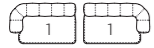

MILO composition cm 350x107x70h
Fabric: cat. D/E art. Clusone 08

Cushions:
1 x 9CU104 cm 60x60
Leather: cat. Extra art. Levante 5608
1 x 9CU104 cm 60x60
1 x 9CU106 cm 45x45
Fabric: cat. D/E art. Clusone 08
1 x 9CU106 cm 45x45
Fabric: cat. H art. Misia M261 80 1 Ivory

ONNO coffee tables
7ON110 ø cm 90x25h
7ON101 cm 60x60x35h
Bases: OPR15 moka matt stained oak
+ OPM20 Délabré brass brushed metal
Top: OPP7 Calacatta marble

1 - 9MIL302