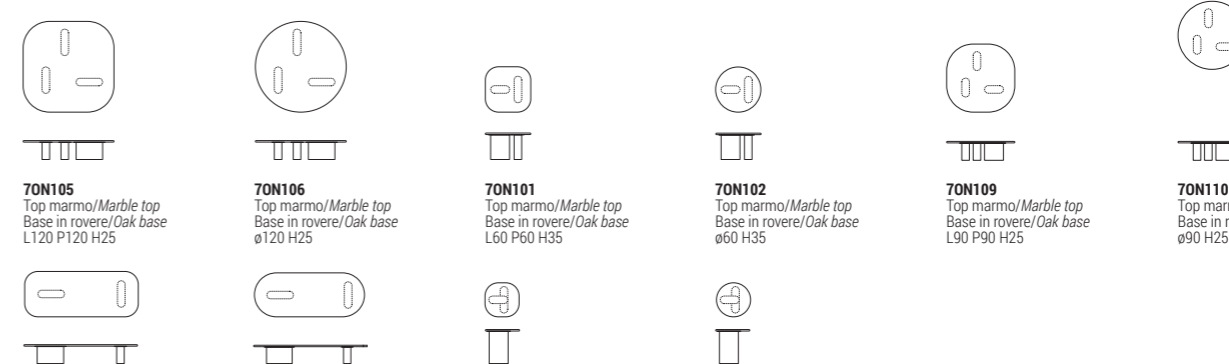

Tavolini
Coffee tables

70N105
Top marmo/Marble top
Base in rovere/Oak base
L120 P120 H25

70N106
Top marmo/Marble top
Base in rovere/Oak base
ø120 H25

70N101
Top marmo/Marble top
Base in rovere/Oak base
L60 P60 H35

70N102
Top marmo/Marble top
Base in rovere/Oak base
ø60 H35

70N109
Top marmo/Marble top
Base in rovere/Oak base
L90 P90 H25

70N110
Top marmo/Marble top
Base in rovere/Oak base
ø90 H25

70N107
Top marmo/Marble top
Base in rovere/Oak base
L150 P60 H25

70N108
Top marmo/Marble top
Base in rovere/Oak base
L150 P60 H25

70N103
Top marmo/Marble top
Base in rovere/Oak base
L45 P45 H45

70N104
Top marmo/Marble top
Base in rovere/Oak base
ø45 H45