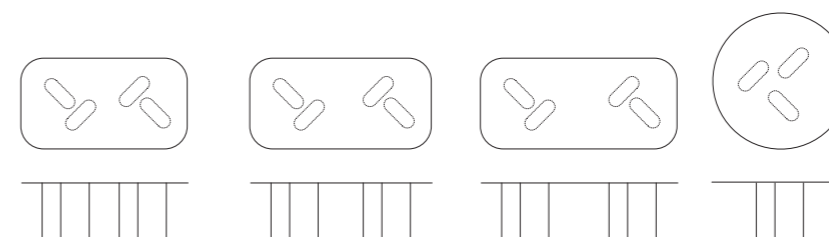

Tavoli
Dining tables

70N203
Top marmo/Marble top
Base in rovere/Oak base
70N204
Top marmo/Marble top
Base in MDF/MDF base
L220 P120 H74

70N205
Top marmo/Marble top
Base in rovere/Oak base
70N206
Top marmo/Marble top
Base in MDF/MDF base
L240 P120 H74

70N201
Top marmo/Marble top
Base in rovere/Oak base
70N202
Top marmo/Marble top
Base in MDF/MDF base
L260 P120 H74

70N207
Top marmo/Marble top
Base in rovere/Oak base
70N208
Top marmo/Marble top
Base in MDF/MDF base
ø180 H74

Il tavolo da pranzo Onno è disponibile con top in marmo e base in due versioni:
- base impiallacciato rovere tinto nelle finiture rovere in collezione
- base in MDF verniciato finiture metallo o verniciato nei colori RAL Classic

Onno dining table is available with marble top and base in two versions:
- oak veneer base stained in the oak finishes in collection
- base in MDF painted in metal finishes or painted in the RAL Classic colours