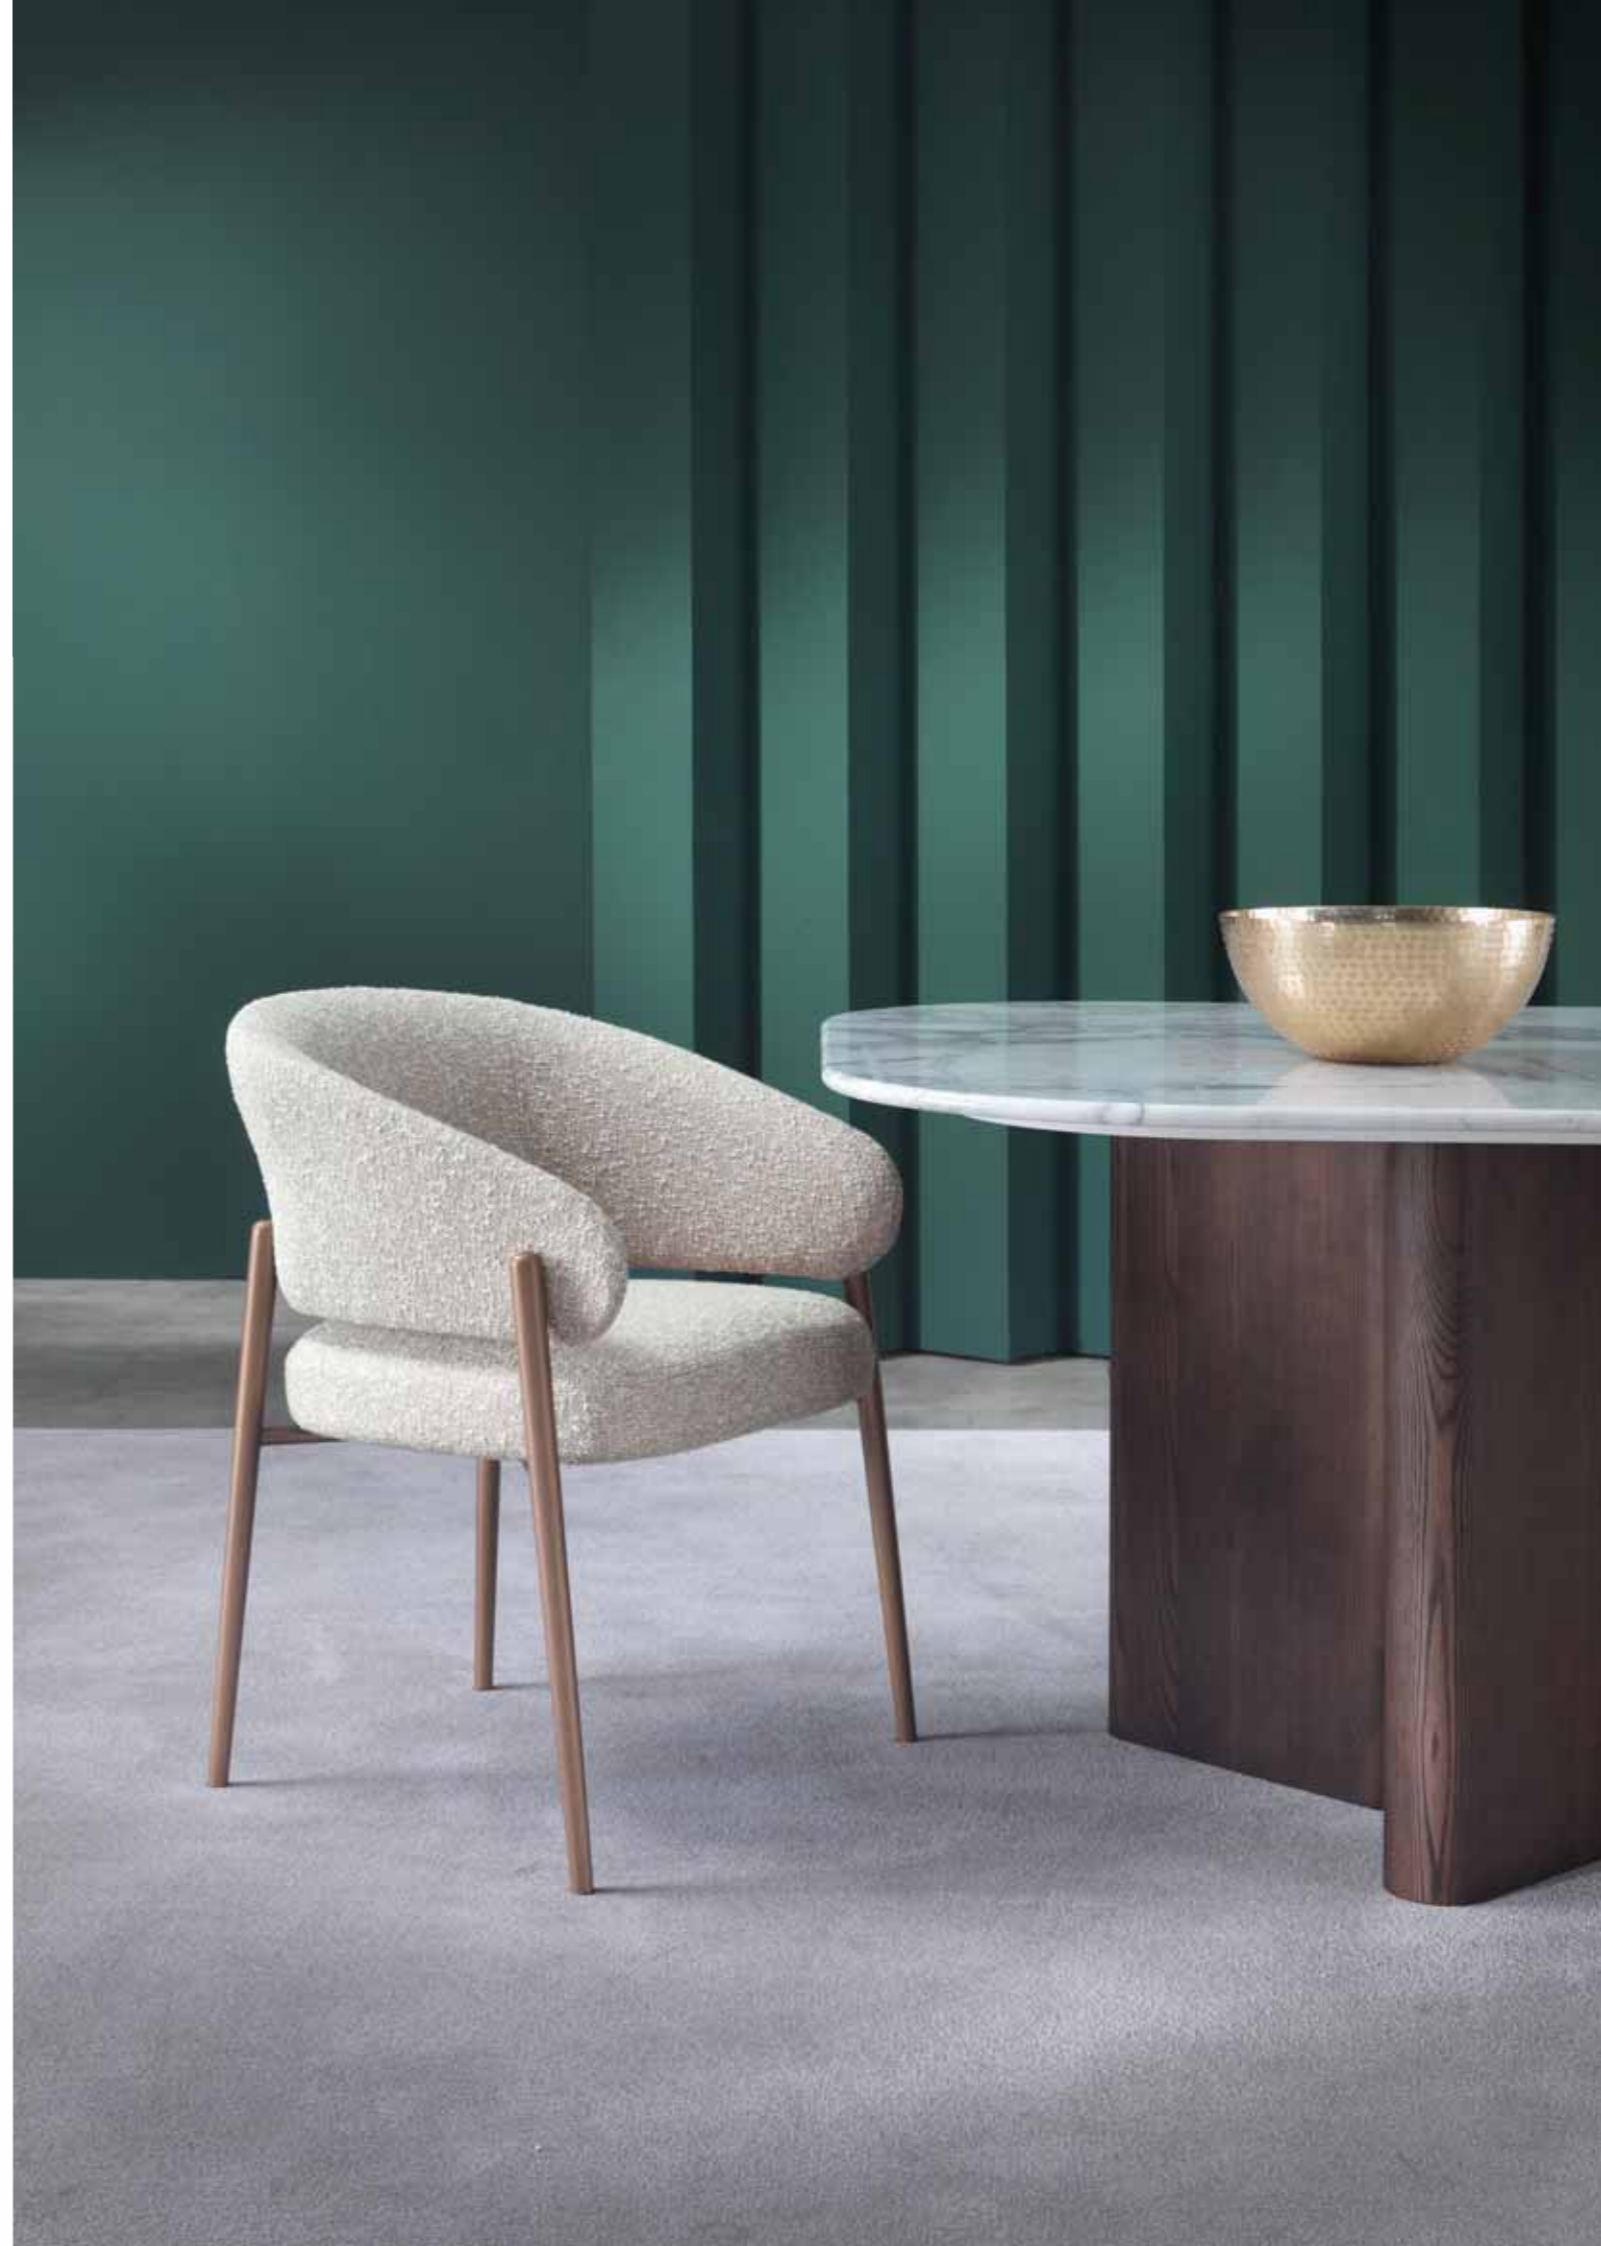

Details of OPR15 moka matt stained oak and OPP7 Calacatta marble finishes