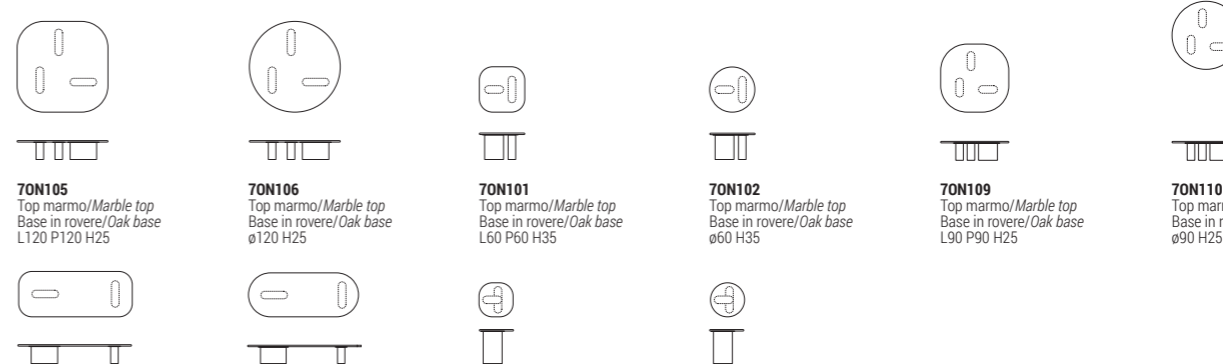

Tavolini
Coffee tables

70N105
Top marmo/Marble top
Base in rovere/Oak base
L120 P120 H25

70N106
Top marmo/Marble top
Base in rovere/Oak base
ø120 H25

70N101
Top marmo/Marble top
Base in rovere/Oak base
L60 P60 H35

70N102
Top marmo/Marble top
Base in rovere/Oak base
ø60 H35

70N109
Top marmo/Marble top
Base in rovere/Oak base
L90 P90 H25

70N110
Top marmo/Marble top
Base in rovere/Oak base
ø90 H25

70N107
Top marmo/Marble top
Base in rovere/Oak base
L150 P60 H25

70N108
Top marmo/Marble top
Base in rovere/Oak base
L150 P60 H25

70N103
Top marmo/Marble top
Base in rovere/Oak base
L45 P45 H45

70N104
Top marmo/Marble top
Base in rovere/Oak base
ø45 H45