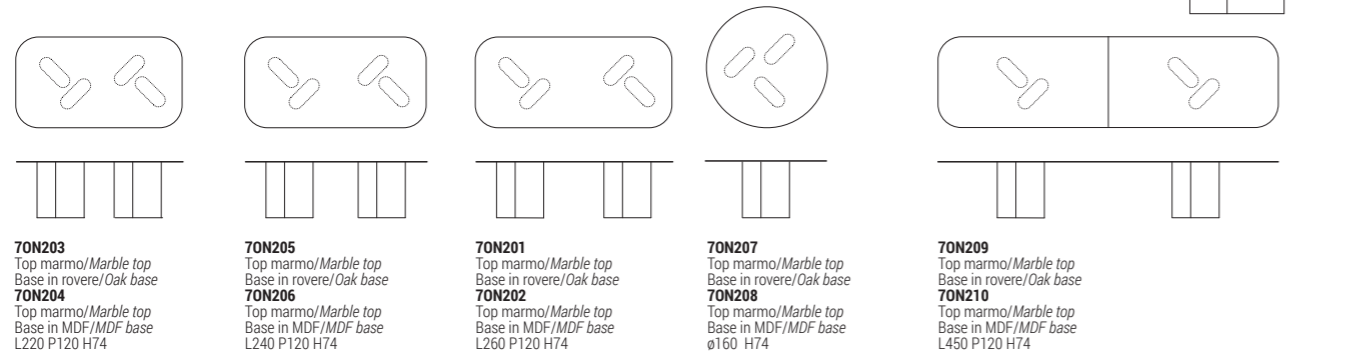

Top: marmo, spessore 20 mm
 Top: marble, 20 mm thick

Tavolini
Coffee tables

Finiture
Finishes

Top in marmo Marble top										
Code	White Carrara marble OPP1	Black Marquina marble OPP2	Brown Emperador marble OPP3	Grey Serena stone OPP4	Beige Brera stone OPP5	Calacatta gold marble OPP7	Black and gold marble OPP9	Perfetto brown marble OPP10	Grey Stone marble OPP11	Guatemala green marble OPP12
Code										
Code	Velvet brown marble OPP13	Amani Bronze marble OPP14	Covelano white marble OPP15	Sahara noir marble OPP16	Port Laurent marble OPP17	Arabescato orobico grey marble OPP20	Calacatta violet marble OPP21	Travertino marble OPP22		
Base in rovere impiallacciato Oak veneer base										
Code	Cherry stained oak OPR1	Wengé stained oak OPR2	Walnut stained oak OPR3	Natural oak OPR4	Black stained oak OPR5	Cherry Milano stained oak OPR6				
Code										
Code	Tobacco stained oak OPR8	Grey taupe stained oak OPR9	Whitened oak OPR10	Charcoal stained oak OPR11	Mahogany stained oak OPR12	Moka matt stained oak OPR15				
Base: MDF verniciato finitura metallica Base: MDF base painted in metal finishing										
Code	RAL 9017 black OPM6	RAL 9016 white OPM7	Classic bronze OPM9	Golden beach OPM10	Gold pearl OPM11	Brushed copper OPM12				
Code										
Code	Brushed antique brass OPM13	Brushed antique gold OPM15	Anodyc bronze OPM18	Delabre pewter brushed OPM19	Delabre brass brushed OPM20	Dark bronze OPM21	Prosecco painted metal OPM22	Tobacco painted metal OPM23		
Base: MDF verniciato opaco Base: MDF matt painted										
	Beige	Cammello	Ottanio	Prugna	Pesca	Ocra	Caramello			