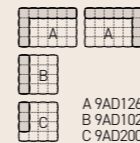

ANDY composition cm300x300 Fabric: cat. F art. Misia Aime col. M188 319 Terre di Siena | Base: OPM17 bronze metal **Cushions:** 2 x 9CU104 cm60x60, 2 x 9CU105 cm50x50 Fabric: cat. F art. Misia Aime col. M188 319 Terre di Siena | 1 x 9CU104 cm60x60, 1 x 9CU105 cm50x50 Fabric: cat. F art. Misia Aime col. M188 420 Cuivre **TAB coffee table** 7TAB124 øcm125x36h Base: OPM18 anodyc bronze painted metal | Upper top: OPV9 chrome back-painted bronze glass matt | Lower top: OPV9 chrome back-painted bronze glass shiny **BRERA armchair** 9BRE106 cm80x82x101h Fabric: cat. F art. Misia Aime col. M188 420 Cuivre | Base: OPM15 antique gold brushed metal **CLIP side table** 7CL121 øcm60x40h Base: OPM17 bronze metal | Top: OPV9 chrome back painted bronze glass