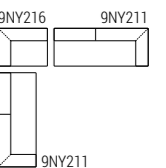

NEW YORK

DESIGN
STUDIO MARELLI
2015

NEW YORK composition cm 330x360
Fabric: cat. H art. Rubelli Spritz col. 25 lichene
Base: OPM13 antique brass brushed metal

Extra cushions:
2 x **9CU104 cm 60x60**
2 x **9CU105 cm 50x50**
1 x **9CU103 cm 40x40**
Fabric: cat. H art. Rubelli Spritz col. 25 lichene and 10 ametista

PARIS armchairs
9PAR201 cm 73x75x76h
Fabric: cat. H art. Rubelli Spritz col. 25 lichene (internal side)
Leather: cat. Lusso art. Acquario col. Testa di moro
Base: covered in leather

TATLIN coffee tables
7TAT104 ø cm 100x41h
Base: OPM15 antique gold brushed metal
Top: OPP13 Velvet brown marble

MINI side table
9TX160 cm 25x40x50h
OPM15 antique gold brushed metal

CLIP HEXAGONAL side table
7CLX102 ø cm 40x50h
Base: OPM16 shiny brass chrome metal
Top: OPP12 Guatemala green marble

ELLE side tables
7EL108 cm 40x40x57h
7EL107 cm 50x50x43h
OPM16 shiny brass chrome metal