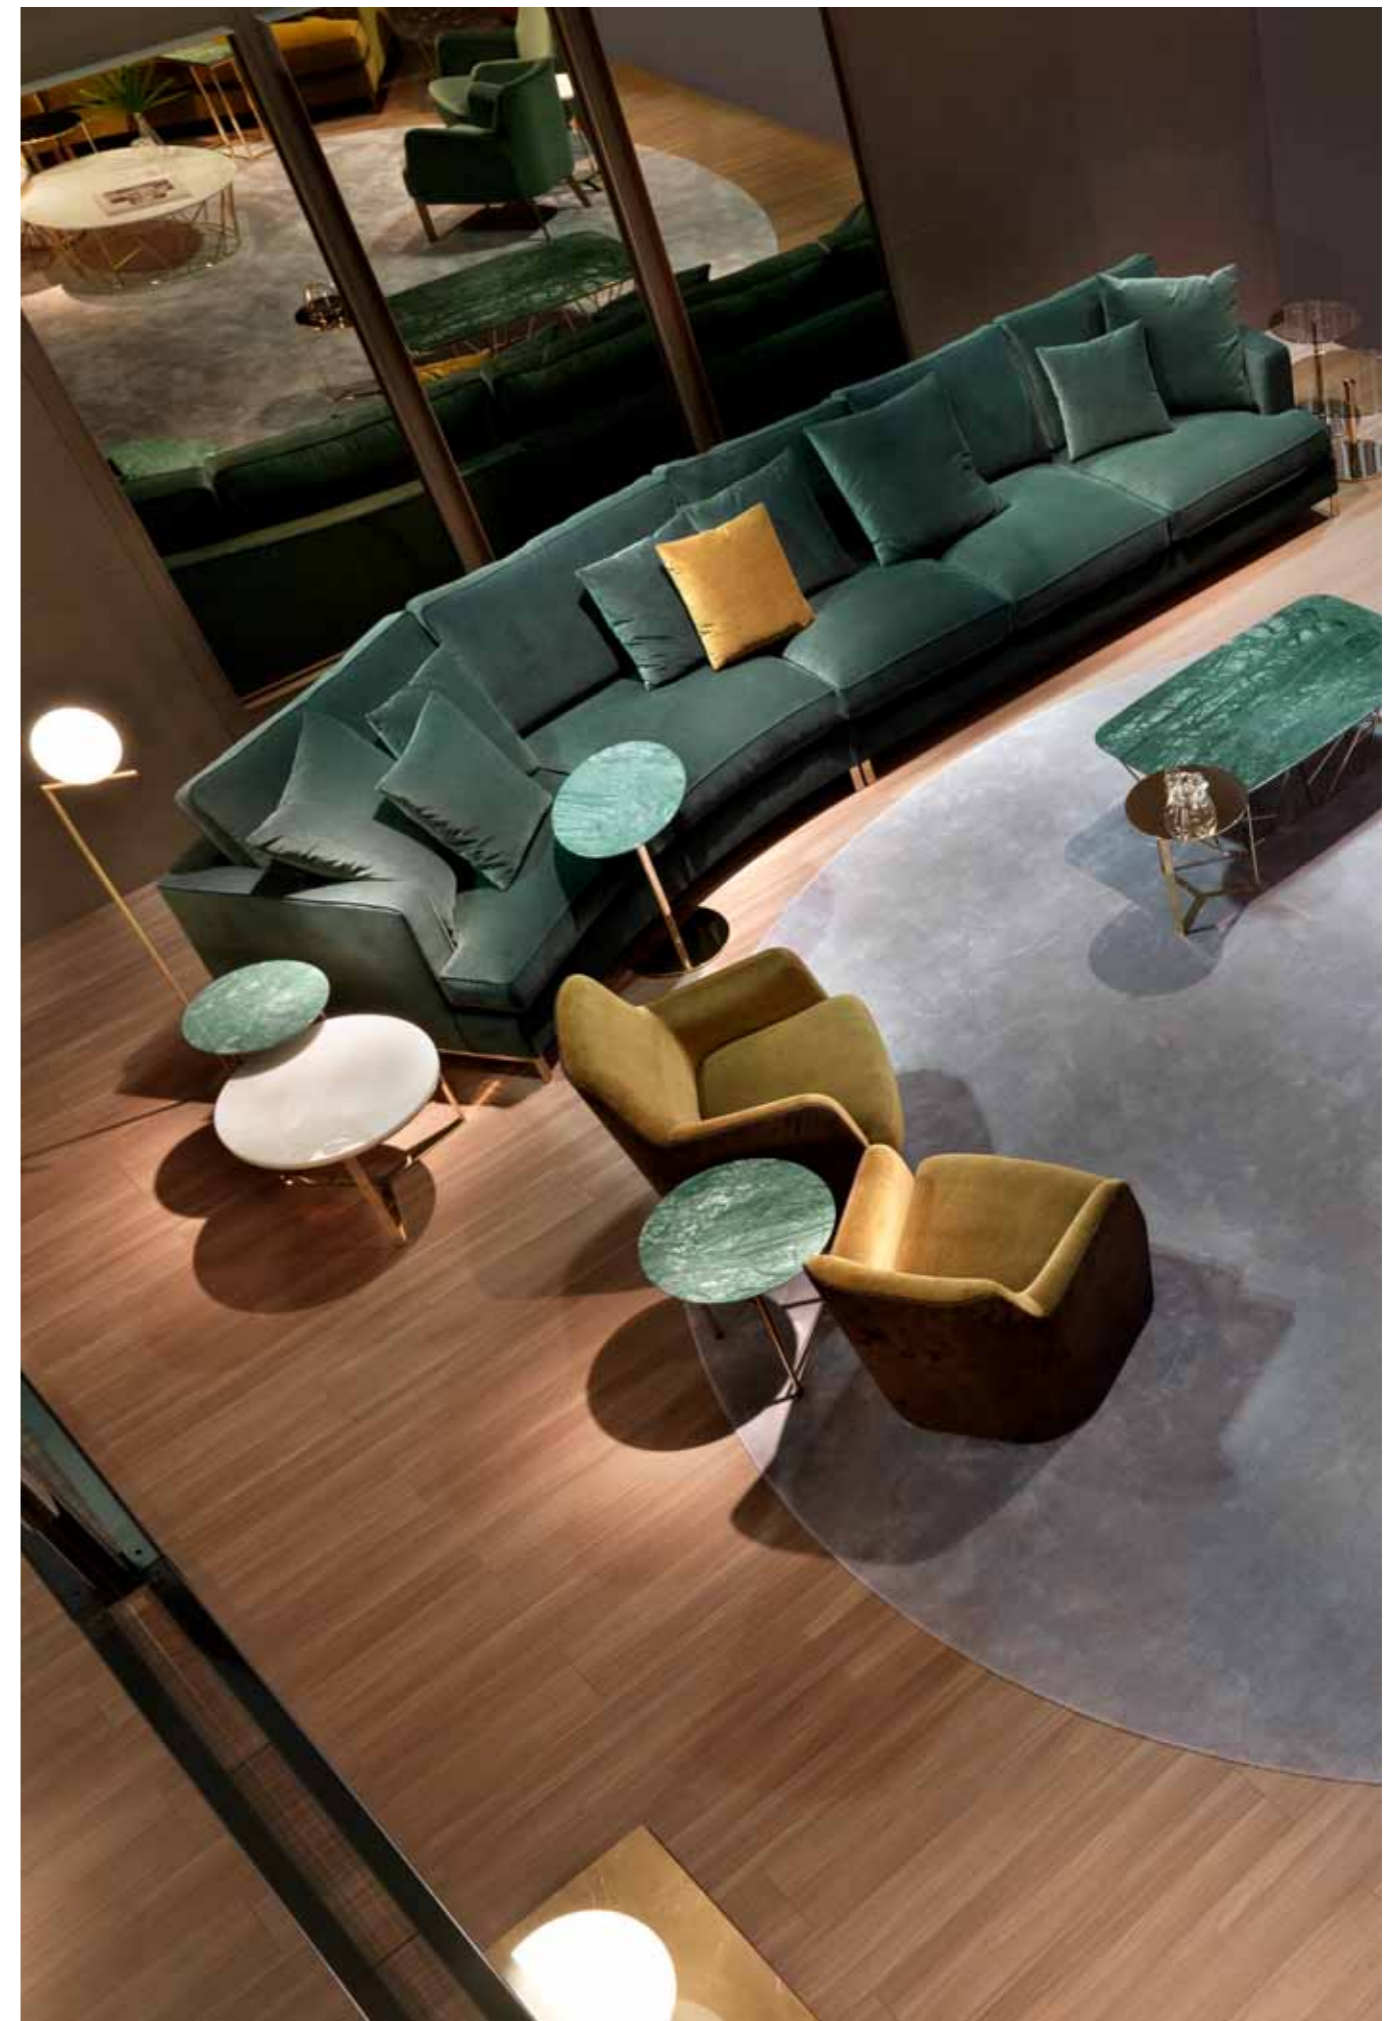

LOFT 100 composition with curved element cm
470x149x90h
Fabric: cat. H art. Rubelli Spritz col. 25 lichene
Base: OPM16 shiny brass chrome metal

Decorative cushions:
3 x **9CU104 cm 60x60** in colour 25 lichene
4 x **9CU105 cm 50x50** in colour 25 lichene
1 x **9CU106 cm 45x45** in colour 25 lichene
1 x **9CU106 cm 45x45** in colour 18 bronzo

CLIPPER armchairs
9CLX105 cm 70x60x75h
Fabric: cat. H art. Rubelli Spritz col. 18 bronzo (internal side)
Leather: cat. Lusso art. Nabuk col. 3410 (external side)

KYOTO coffee table
7KY105 ø 50x48h
Base: OPM16 shiny brass chrome metal
Top: OPP12 Guatemala green marble

TWIG coffee table
7TG104 cm 120x71x35h
Base: OPM16 shiny brass chrome metal
Top: OPP12 Guatemala green marble

CLIP coffee table
7CL117 ø cm 40x40h
OPM16 shiny brass chrome metal

BREAK side tables
7BR117 ø 40x45h
7BR118 ø 60x36h
Base: OPM16 shiny brass chrome metal
Top: OPV12 Transparent bronze glass

CLIP side table
7CL133 ø 60x40h
Base: OPM16 shiny brass chrome metal
Top: Onyx

KYOTO side table
7KY101 ø cm 40x48h
Base: OPM16 shiny brass chrome metal
Top: OPP12 Guatemala green marble

REFLEX Mirrors
7RE106 cm 90x8x190h
OPM15 antique gold brushed metal with bronze mirror

TWIG coffee table
7TG102 ø cm 60x40h
Base: OPM16 shiny brass chrome metal
Top: Onyx

TATLIN coffee tables
7TAT103 ø cm 80x41h
7TAT101 ø cm 40x51h
Base: OPM15 antique gold brushed metal
Top: OPP12 Guatemala green marble