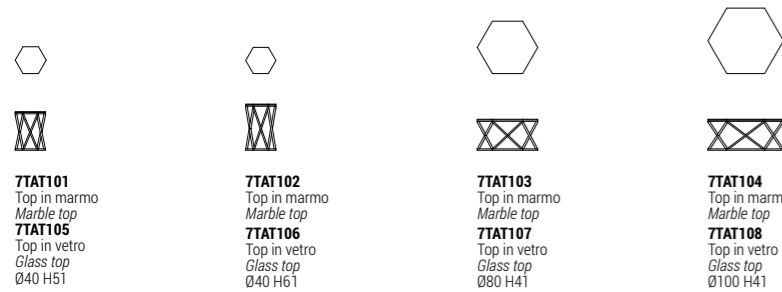

TATLIN

DESIGN
STUDIO PROOF
2016

Tavoli
Tables

Top: rovere impiallacciato o marmo, spessore 20 mm
Base: tubo di metallo quadrato, sezione 15 mm
Top: oak veneer or marble, 20 mm thick
Base: square metal tube, section 15 mm

Finiture
Finishes

Top in marmo
Marble top

Code
White Carrara marble **OPP1**
Black Marquina marble **OPP2**
Brown Emperador marble **OPP3**
Calacatta gold marble **OPP7**
Black and gold marble **OPP9**
Perfetto brown marble **OPP10**

Code

Grey Stone marble **OPP11**
Guatemala green marble **OPP12**
Velvet brown marble **OPP13**
Amani Bronze marble **OPP14**
Covelano white marble **OPP15**

Top in Gres Porcellanato
Porcelain Stoneware Top

Code
Nero Marquina **OPG2**
Statuario Select **OPG3**
Calacatta Royal **OPG4**
Bianco Dolomite **OPG5**

Top in vetro
Glass top

Code
RAL 9016 traffic white back-painted glass **OPV3**
RAL 9017 traffic black back-painted glass **OPV4**
RAL 7044 silk grey back-painted glass **OPV5**
RAL 1019 grey beige back-painted glass **OPV6**
Chrome back-painted bronze glass **OPV9**
Chrome back-painted grey glass **OPV10**
Transparent grey glass **OPV12**
Transparent bronze glass **OPV13**

Base in metallo
Metal base

Code
Shiny chrome metal **OPM1**
Brushed matt chrome metal **OPM2**
Brushed matt dark grey metal **OPM3**
Classic bronze painted metal **OPM9**
Golden beach painted metal **OPM10**
Gold pearl painted metal **OPM11**

Code
Brushed copper metal **OPM12**
Brushed antique brass metal **OPM13**
Shiny black chrome metal **OPM14**
Brushed antique gold metal **OPM15**
Shiny brass chrome metal **OPM16**
Bronze metal **OPM17**
Anodyc Bronze metal **OPM18**

TATLIN

DESIGN
STUDIO PROOF
2016