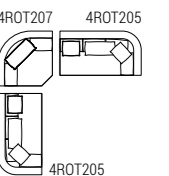

ROGER quilted composition cm 360x360
Leather: cat. Lusso art. Nabuk col. C3409 Talpa
Extra Cushions: in the same leather and in fabric cat. H
art. Rubelli Spritz col. 18 bronzo and 09 oro

CLIP HEXAGONAL side tables
7CLX101 ø cm 40x50h
OPM16 shiny brass chrome
OPM15 antique gold brushed metal

TATLIN coffee tables
7TAT104 ø cm 100x41h
Base: OPM15 antique gold brushed metal
Top: OPP13 Velvet Brown marble

REFLEX mirrors
7RE106 cm 90x80x190h
Frame: OPM15 antique gold brushed metal and bronze
mirror

LOBEL bookshelf
7LOB102 cm 180x45x185h
Structure: OPM15 brushed antique gold metal
Tops: OPV12 transparent bronze glass