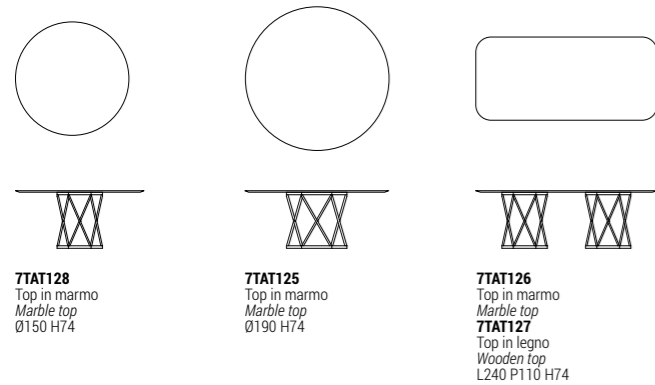

TATLIN

DESIGN
STUDIO PROOF
2016

Tavoli
Tables

Top: rovere impiallacciato o marmo, spessore 20 mm
Base: tubo di metallo quadrato, sezione 15 mm
Top: oak veneer or marble, 20 mm thick
Base: square metal tube, section 15 mm

Finiture
Finishes

Top in marmo
Marble top

Code
White Carrara marble **OPP1**
Black Marquina marble **OPP2**
Brown Emperador marble **OPP3**
Calacatta gold marble **OPP7**
Black and gold marble **OPP9**
Perfetto brown marble **OPP10**

Code

Grey Stone marble **OPP11**
Guatemala green marble **OPP12**
Velvet brown marble **OPP13**
Amani Bronze marble **OPP14**
Covelano white marble **OPP15**

Top in Gres Porcellanato
Porcelain Stoneware Top

Code
Nero Marquina **OPG2**
Statuario Select **OPG3**
Calacatta Royal **OPG4**
Bianco Dolomite **OPG5**

Top in vetro
Glass top

Code
RAL 9016 traffic white back-painted glass **OPV3**
RAL 9017 traffic black back-painted glass **OPV4**
RAL 7044 silk grey back-painted glass **OPV5**
RAL 1019 grey beige back-painted glass **OPV6**
Chrome back-painted bronze glass **OPV9**
Chrome back-painted grey glass **OPV10**
Transparent grey glass **OPV12**
Transparent bronze glass **OPV13**

Base in metallo
Metal base

Code
Shiny chrome metal **OPM1**
Brushed matt chrome metal **OPM2**
Brushed matt dark grey metal **OPM3**
Classic bronze painted metal **OPM9**
Golden beach painted metal **OPM10**
Gold pearl painted metal **OPM11**

Code
Brushed copper metal **OPM12**
Brushed antique brass metal **OPM13**
Shiny black chrome metal **OPM14**
Brushed antique gold metal **OPM15**
Shiny brass chrome metal **OPM16**
Bronze metal **OPM17**
Anodyc Bronze metal **OPM18**

TATLIN

DESIGN
STUDIO PROOF
2016