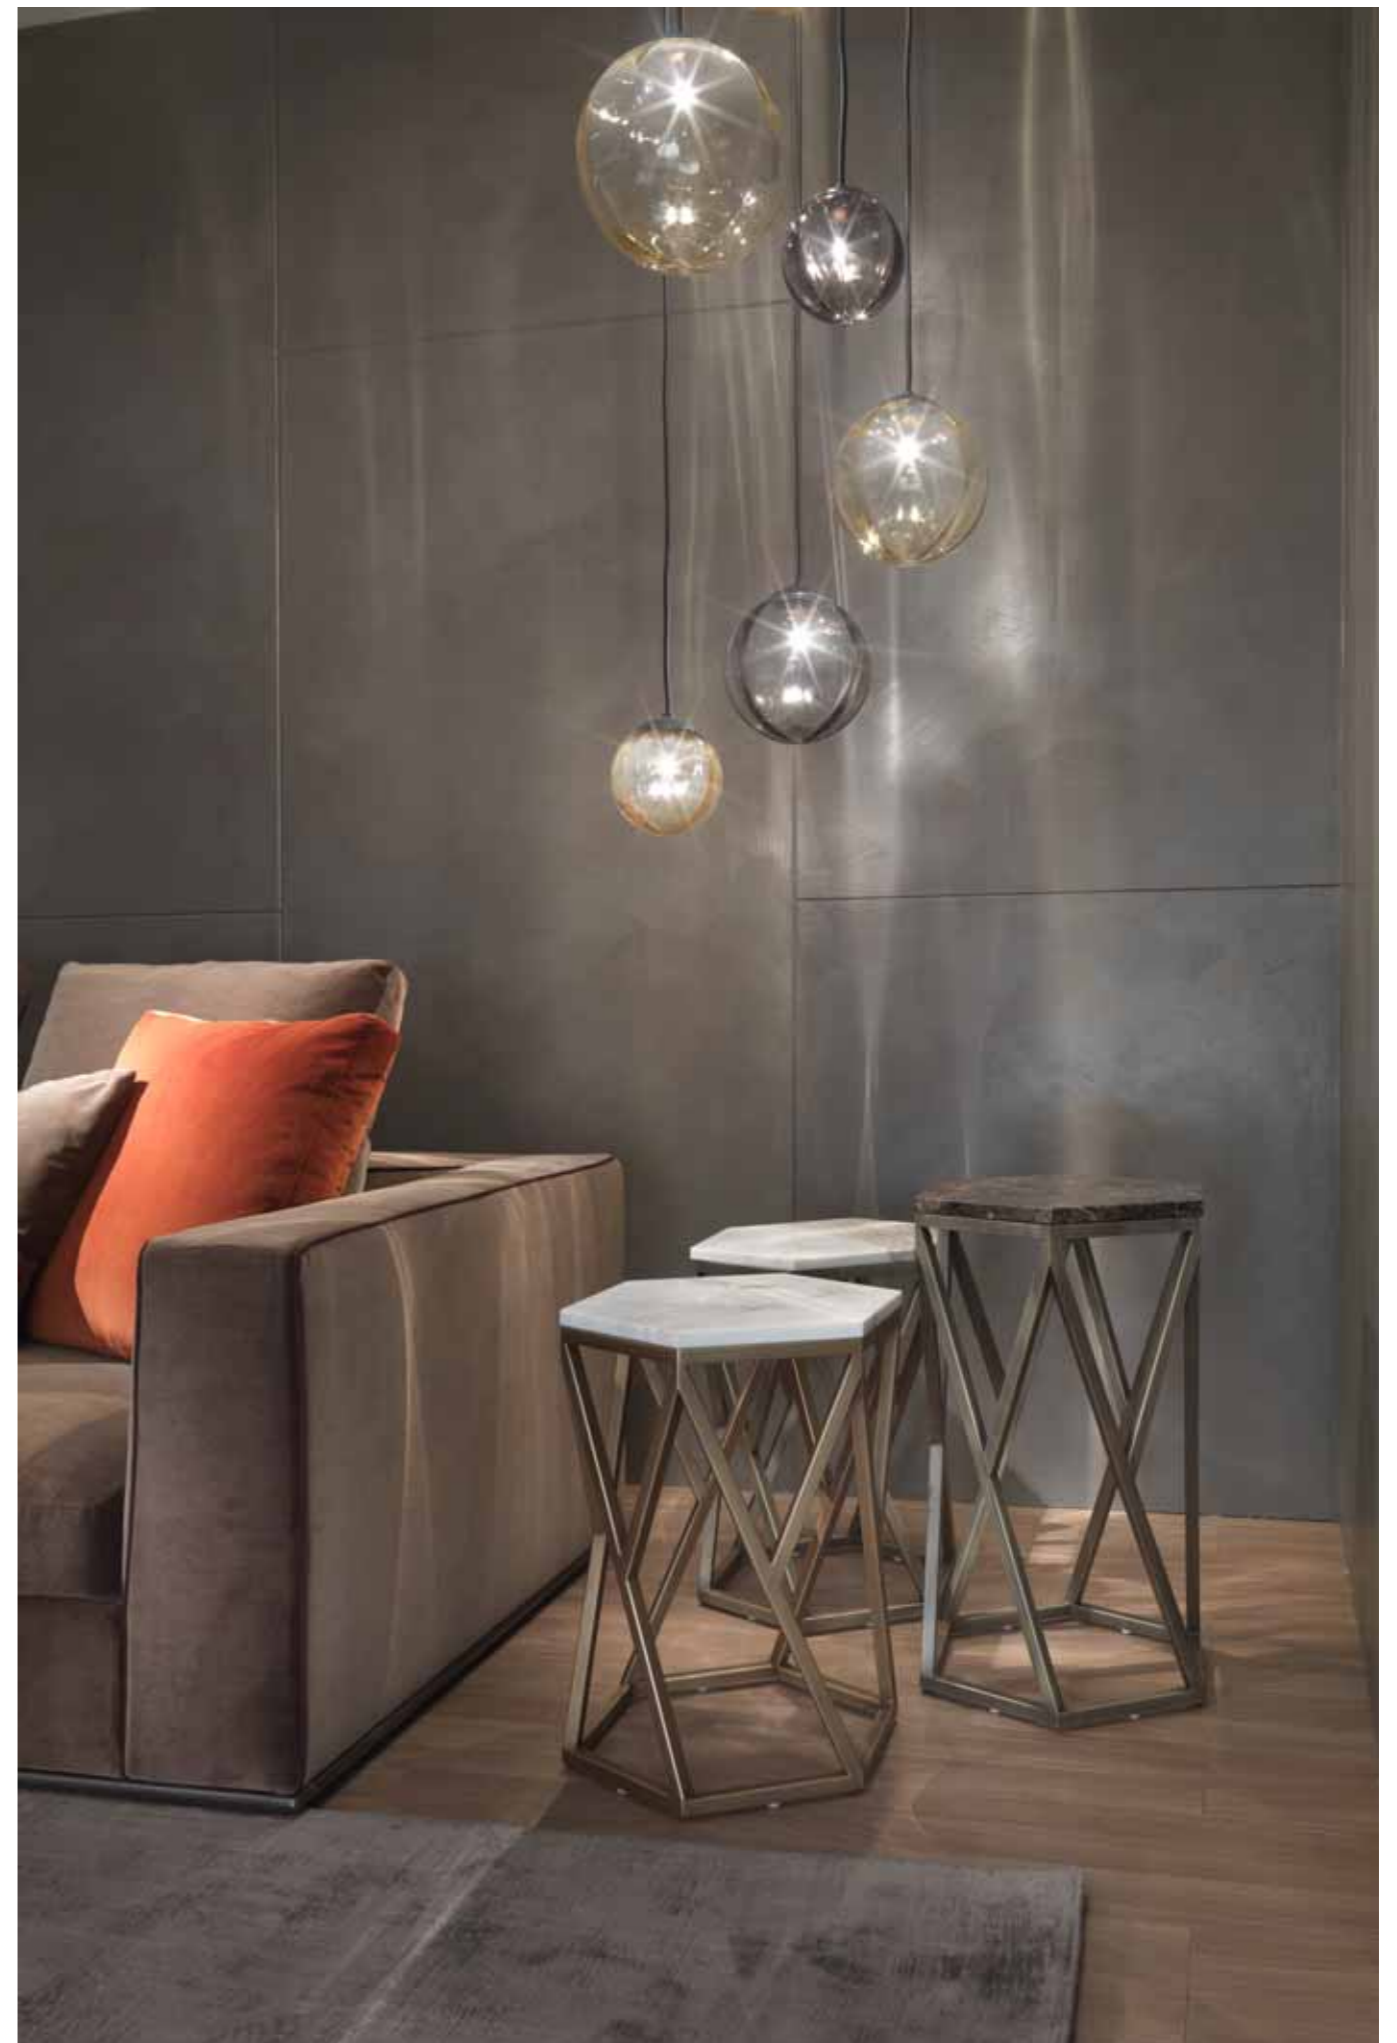

TATLIN coffee tables
7TAT104 ø cm 100x41h
7TAT101 ø cm 40x51h
Base: OPM15 antique gold brushed metal
Top: OPP7 Calacatta gold marble
7TAT102 ø cm 40x61h
Base: OPM15 antique gold brushed metal
Top: OPP3 Emperador brown marble

TATLIN coffee tables
7TAT101 ø 40x51h
Base: OPM17 bronze metal
Top: OPP3 Emperador brown marble