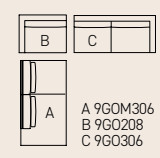

Gordon | Clipper | Twig | Clip

GORDON composition cm340x325 Leather: cat. Lusso art. Nabuk col. C/3436 Bluette Meta | Feet: OPM15 antique gold brushed metal **Cushions:** 4 x 9G0107 cm45x45 with band | Leather: cat. Lusso art. Nabuk col. C/3436 Bluette | 1 x 9CU106 cm45x45, 1 x 9CU105 cm50x50 Fabric: cat. H art. Rubelli Spritz col. 24 Reseda
CLIPPER armchairs 9CLX107 cm70x76x75h Fabric: cat. H art. Rubelli Spritz col. 24 Reseda | Base: OPM13 antique brass brushed metal **TWIG coffee tables** 7TG103 øcm100x35h, 7TG102 øcm60x40h Base: OPM15 antique gold brushed metal | Top: Onyx