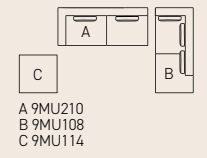

Matheus | Twig | Thor | Clip | Leaf

MATHEUS composition cm 340x225 made of : Side element 9MU210 cm 240x100 | Chaise longue 9MU108 cm 225x100 | Ottoman 9MU114 cm 100x100 | Fabric: cat. H art. Sahco Avalon 2 col. 002 | Base: OPM15 antique gold brushed metal | Extra cushions: 2 x 9MU101 cm 50x50 with band Fabric: cat. H art. Sahco Avalon 2 col. 0047 | 3 x 9CU106 cm 45x45 Fabric: cat. H art. Casamance Mollino 4718-0365 Tourterelle **TWIG coffee table** 7TG103 ø cm 100x35h | Top: OPP7 Calacatta gold | Base: OPM15 antique gold brushed metal **THOR side table** 7TH204 cm 50x50x50h OPM20 Délabré brass brushed metal **LEAF server table** 7LE101 cm 64x25x51h OPM16 shiny brass chrome metal **CLIP side table** ø cm 40x50h OPM16 shiny brass chrome metal