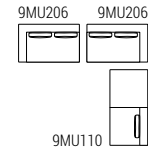

MATHEUS composition cm 320x300x88h
Fabric: cat. E art. Baltimora col. 10
Base: OPM9 classic bronze painted metal

Extra Cushions:
2 x **9CU103 cm 40x40**
Fabric: cat. H art. Rubelli Spritz col. 25 Lichene
1 x **9CU105 cm 50x50**
Fabric: cat. E art. Burri col. 6

CLIPPER swivel armchairs
9CLX104 cm 70x80x91h
Fabric: cat. E art. Burri col. 6
Swivel base: OPM6 RAL 9017 traffic black painted metal

TWIG coffee tables
7TG103 ø cm 100x35h
7TG101 ø cm 50x50h
Base: OPM6 RAL 9017 traffic black painted metal
Top: OPP11 Grey Stone marble

CLIP coffee table
7CL117 ø cm 40x40h
OPM14 shiny black chrome metal

ELLE side table
7EL109 cm 60x60x27h
OPM6 RAL 9017 traffic black painted metal