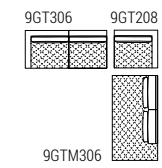

GORDON QUILTED composition cm 330x325x86h
Leather: cat. Lusso art. Seta col. Creta
Feet: OPM6 RAL 9017 traffic black painted metal

Cushions:
3 x **9G0105 cm 45x45** with band
Leather: cat. Lusso art. Seta col. Creta
2 x **9G0105 cm 45x45** with band
Fabric: cat. C art. San Diego col. 13

PARIS armchairs
9PAR201 cm 73x75x76h
Fabric: cat. C art. San Diego col. 13
Base: OPR8 Tobacco stained oak

TWIG coffee table
7TG104 cm 120x71x35h
Base: OPM14 shiny black chrome metal
Top: OPP15 Covelano white marble