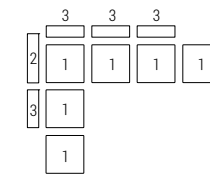

- 1 - 9GY401
- 2 - 9GY504
- 3 - 9GY503

GARY composition cm 330x430x60h
6 x cushions with piping **9GY103 cm 60x60**
6 x cushions with piping **9GY102 cm 45x45**
Fabric: cat. G art. Dominique Kieffer/Rubelli art. Velour
Soleil col. 17189-013 Gris Perle

TWIG coffee tables
7TG101 ø cm 50x50h
7TG103 ø cm 100x35h
Base: OPM6 RAL 9017 traffic black painted metal
Top: OPP11 Grey Stone marble