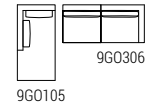

9G0105

9G0306

GORDON composition cm 315x200x86h
Fabric: cat. E art. Baltimora col. 4
Feet: OPM15 antique gold brushed metal

Cushions:
2 x **9G0105 cm 45x45** with band
Fabric: cat. E art. Baltimora col. 4
2 x **9G0105 cm 45x45** with band
Fabric: cat. F art. Misia Aime col. Badiane M188-622

CLIPPER armchairs
9CLX105 cm 70x76x75h
Fabric: cat. F art. Misia Aime col. Badiane M188-622

TWIG coffee table
7TG134 cm 120x71x35h
Base: OPM14 shiny black chrome metal
Top: OPV10 chrome back-painted grey glass

BREAK coffee table
7BR117 ø cm 40x45h
Base: OPM3 matt brushed dark grey metal
Top: OPV13 transparent grey glass

THOR side table
7TH111 cm 80x80x27h
OPP11 Grey Stone marble
Base: OPM2 matt brushed chrome metal