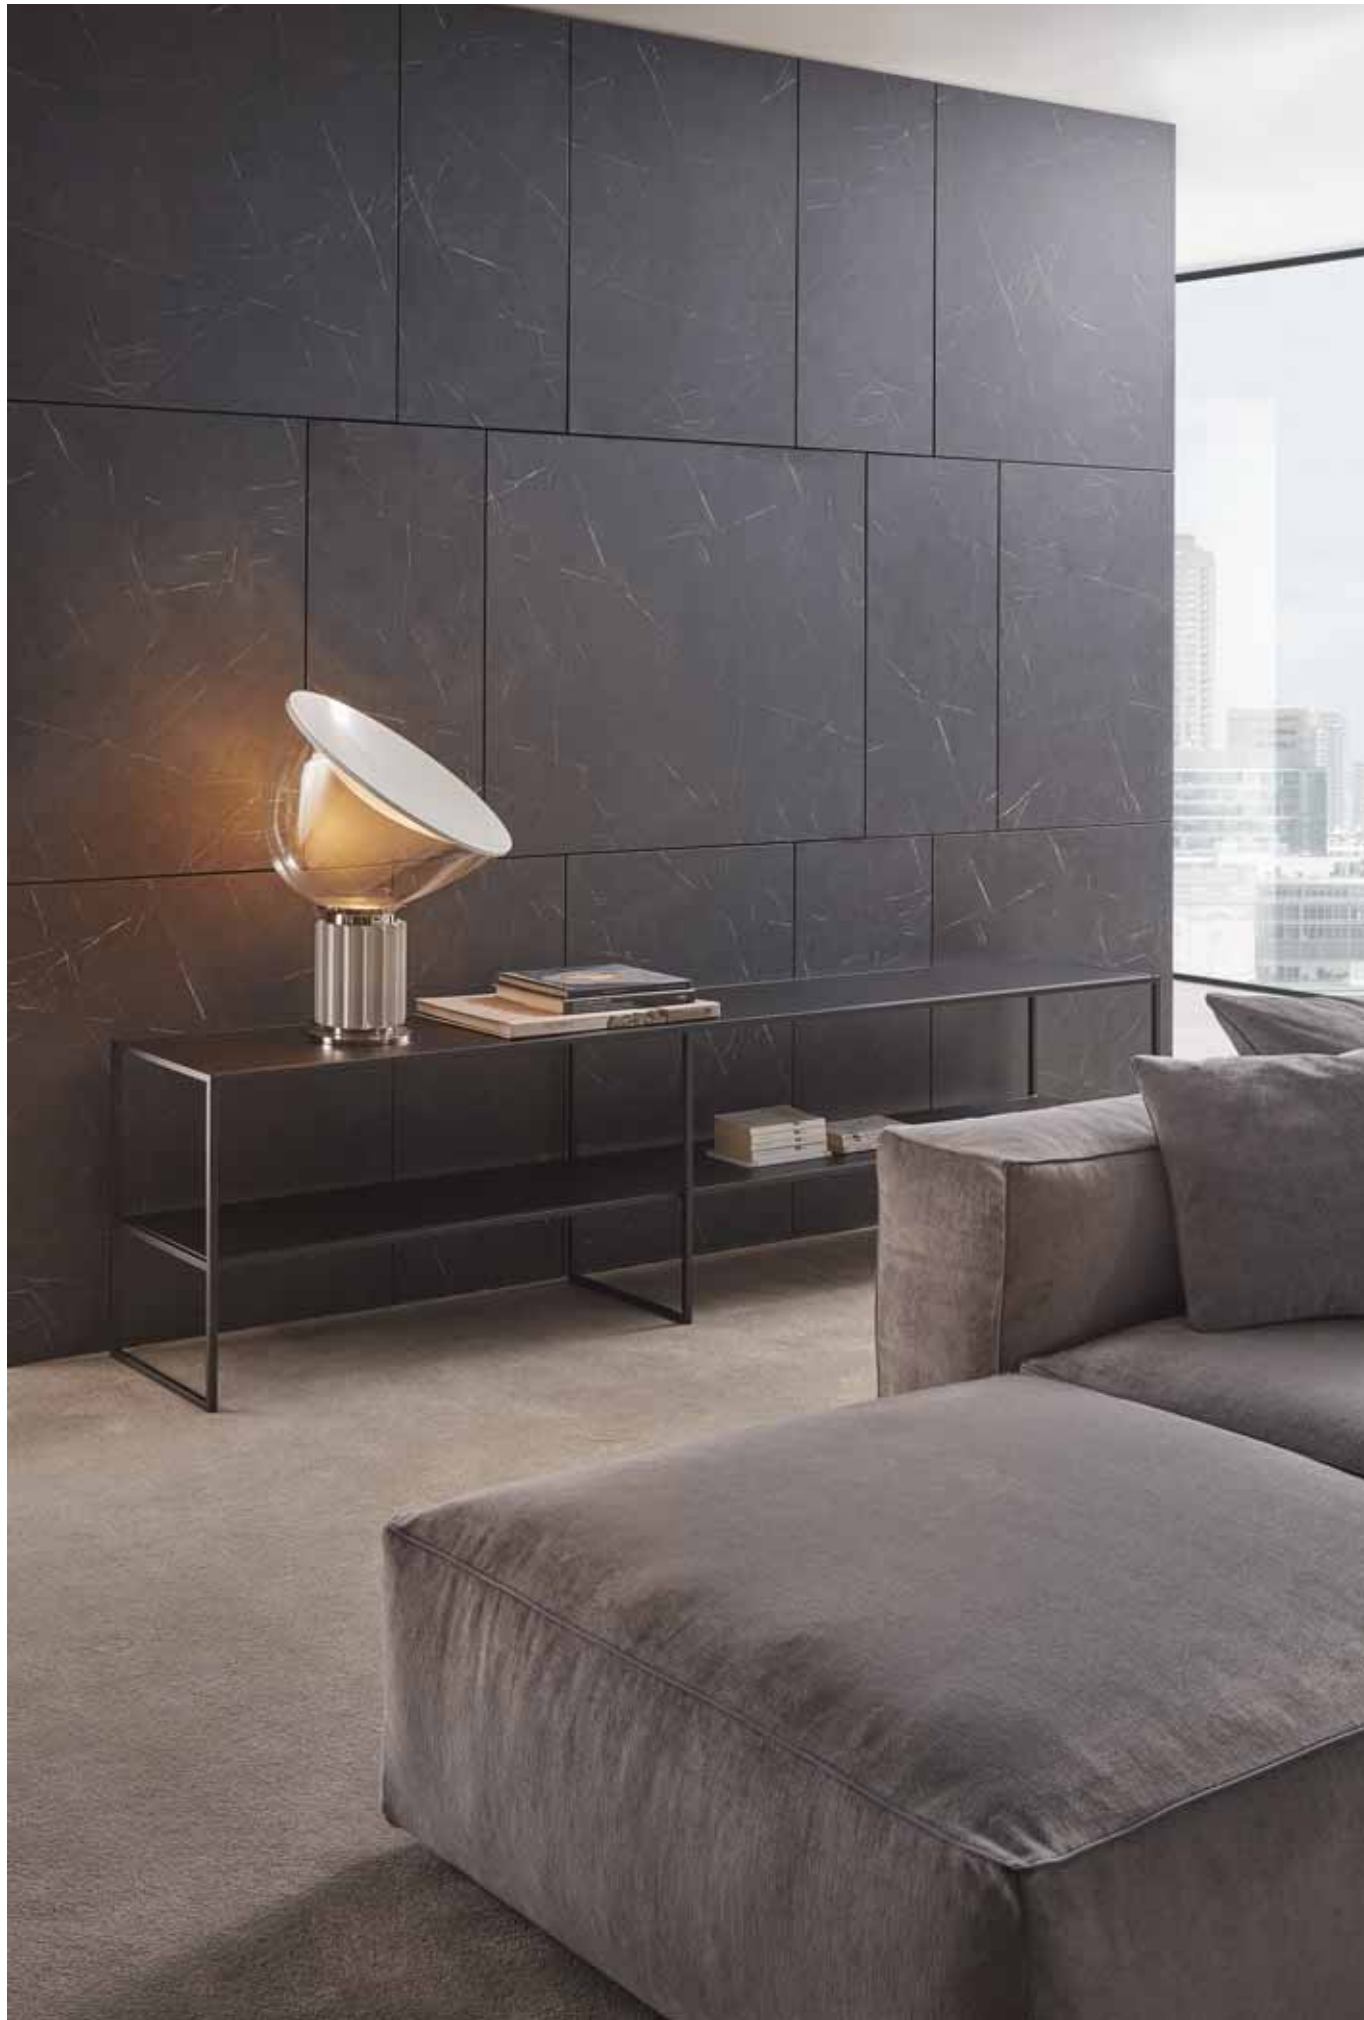

TWIG coffee tables
7TG101 ø cm 50x50h
7TG103 ø cm 100x35h
Base: OPM6 RAL 9017 traffic black painted metal
Top: OPP11 Grey Stone marble