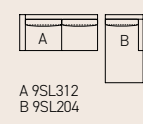

marelli

**SLIDE composition** cm305x180 Fabric: cat. H art. Rubelli Spritz col. 25 lichene | Base D: OPM15 antique gold brushed metal **Cushions:** 2 x 9VR102 cm45x45 with band Fabric: cat. H art. Rubelli Spritz col. 25 lichene | 1 x 9CU103 cm40x40 Fabric: cat. H art. Casamance Vetiver 440 80 252 **THOR table** 7TH202 cm100x100x19h OPM15 antique gold brushed metal **TWIG coffee tables** 7TG103 øcm100x35h, 7TG102 øcm60x40h Base: OPM16 shiny brass chrome metal | Top: OPP7 Calacatta gold marble **CLIP side table** 7CL116 øcm40x50h OPM16 shiny brass chrome metal