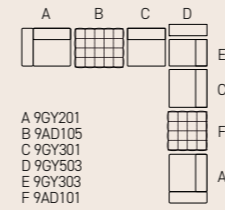

WAVE coffee tables: 7WA104 ø cm 120x27h | 7WA101 ø cm 50x47h | Top: OPP7 Calacatta marble | Base: OPM20 Delabré brass brushed metal | 7WA102 ø cm 60x37h | Top: RAL 3011 Rouge back-painted glass | Base: OPM20 Delabré brass brushed metal **LEAF server tables** 7LE101 cm 64x25x51h OPM16 shiny brass chrome metal **BRERA armchairs** with low backrest 9BRE103 cm 80x82x77h | Fabric: cat. D/E art. Amursk col. 004 | Base: OPM15 antique gold brushed metal **THOR side table** 7TH111 cm 80x80x27h OPP7 Calacatta marble | Base: OPM15 antique gold brushed metal