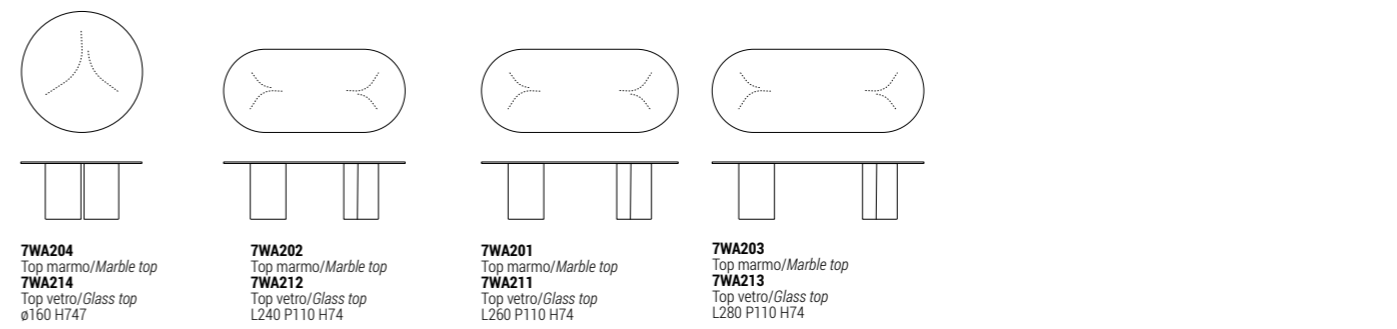

Tavoli Tables

7WA204
Top marmo/Marble top
7WA214
Top vetro/Glass top
ø160 H747

7WA202
Top marmo/Marble top
7WA212
Top vetro/Glass top
L240 P110 H74

7WA201
Top marmo/Marble top
7WA211
Top vetro/Glass top
L260 P110 H74

7WA203
Top marmo/Marble top
7WA213
Top vetro/Glass top
L280 P110 H74