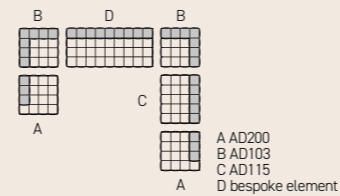

ANDY bespoke composition cm 200x425x325 made of: 2 x elements 9AD200 cm 100x100 | 2 x elements 9AD103 cm 100x100 | 1 x element 9AD115 cm 125x100 | 1 x bespoke element cm 225x100 | Fabric: cat. H art. Dominique Kieffer by Rubelli art. Tweed Décoloré 17270 24 Desert Snow | Base: OPM9 Classic bronze painted metal | Decorative cushions: 6 x 9CU106 cm 45x45 Fabric: cat. F/G art. Misia Aime M188 420 Cuivre | 1 x 9CU106 cm 45x45 | Fabric: Misia Azur Cotonneux M282 204 Mordoré **ATENE coffee tables** 7AT104 ø cm 100x30h | Base: OPM15 antique gold brushed metal | Top: OPP7 Calacatta marble | 7AT111 ø cm 50x40h | Base: OPM15 antique gold brushed metal | Top: OPV9 chrome back-painted bronze glass

marelli