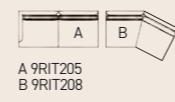

Ritz | Wave | Mini | Kyoto | Mini

RITZ composition cm 402 | Outside: Leather cat. Extra art. Soffio 50-65 | Inside: Fabric cat. D/E art. Ostellato col. 06 | Base: OPM15 antique gold brushed metal | Cushions: 2 x 9CU106 cm 45x45 | 3 x 9CU103 cm 40x40 | Fabric: cat. D/E art. Ostellato col. 06 | x 9CU106 cm 45x45 | Fabric: cat. H art. Rubelli Spritz col. 25 lichene | 2 x 9CU106 cm 45x45 | Leather: cat. Extra art. Soffio 50-65 **CLIPPER swivel armchair** with low back 9CLX108 cm 70x76x75h | Leather: cat. Extra art. Soffio 50 15 | Base: OPM16 shiny brass chrome metal **WAVE tables** 7WA103 ø cm 100x27h | 7WA101 ø cm 50x47h | Top: OPP20 Arabescato Orobito grey marble | Base: OPM19 Délabré Pewter brushed metal