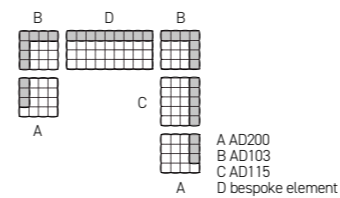

ANDY bespoke composition cm 200x425x325 made of: 2 x elements 9AD200 cm 100x100 | 2 x elements 9AD103 cm 100x100 | 1 x element 9AD115 cm 125x100 | 1 x bespoke element cm 225x100 | Fabric: cat. H art. Dominique Kieffer by Rubelli art. Tweed Décoloré 17270 24 Desert Snow | Base: OPM9 Classic bronze painted metal | Decorative cushions: 6 x 9CU106 cm 45x45 | Fabric: cat. F/G art. Misia Aime M188 420 Cuivre | 1 x 9CU106 cm 45x45 | Fabric: Misia Azur Cotonneux M282 204 Mordoré **ATENE coffee tables:** 7AT104 ø cm 100x30h | Base: OPM15 antique gold brushed metal | Top: OPP7 Calacatta marble | 7AT111 ø cm 50x40h | Base: OPM15 antique gold brushed metal | Top: OPV9 chrome back-painted bronze glass **KYOTO sideboard** 7KY212 cm 220x50x71h | Upper top: OPP7 Calacatta marble | Structure: OPR15 moka matt stained oak | Base: OPM15 antique gold brushed metal