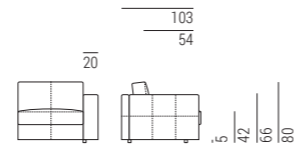

Lucas

DESIGN
SP PROJECT
2022

Divani
Sofas

Accessori
Accessories

9LUC201
L198 P103 H80

Materasso
Mattress
L140 P200 H14

9CU103
L40 P40
Cuscinetto in piuma senza fascia
Feather cushion without band

9LUC202
L218 P103 H80