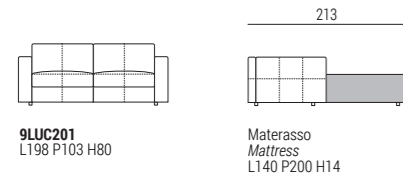

Lucas

DESIGN
SP PROJECT
2022

Divani
Sofas

Accessori
Accessories

9LUC201
L198 P103 H80

Materasso
Mattress
L140 P200 H14

9CU103
L40 P40
Cuscinetto in piuma senza fascia
Feather cushion without band

9LUC202
L218 P103 H80

Materasso
Mattress
L160 P200 H14

9CU106
L45 P45
Cuscinetto in piuma senza fascia
Feather cushion without band

9LUC203
L238 P103 H80

Materasso
Mattress
L180 P200 H14

9CU107
L50 H25
Cuscinetto in piuma senza fascia
Feather cushion without band