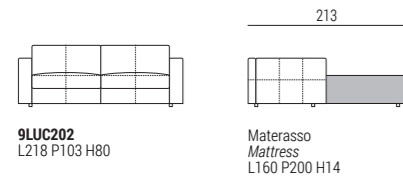

Lucas

DESIGN
SP PROJECT
2022

Divani
Sofas

Accessori
Accessories

9LUC201
L198 P103 H80

Materasso
Mattress
L140 P200 H14

9CU103
L40 P40
Cuscinetto in piuma senza fascia
Feather cushion without band

9LUC202
L218 P103 H80

Materasso
Mattress
L160 P200 H14

9CU106
L45 P45
Cuscinetto in piuma senza fascia
Feather cushion without band

9LUC203
L238 P103 H80

Materasso
Mattress
L180 P200 H14

9CU107
L50 H25
Cuscinetto in piuma senza fascia
Feather cushion without band