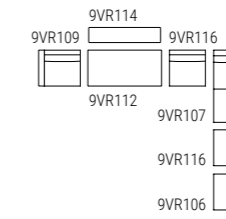

THOR table
7TH102 cm 100x100x19h
OPP7 matt Calacatta gold marble

MATISSE pouf
4MAT103 cm 100x100x40h
Leather: cat. Lusso art. Nabuk glitter col. Conchiglia

BREAK DINING TABLE
7BR203 ø cm 120x74h
Metal base: OPM17 bronze
Marble top: OPP10 shiny Perfetto brown

PARIS armchair with arms
9PAR103 cm 59x61x83h
Int. fabric: cat. C art. Carlos col. 701
Ext. leather: cat. Super art. Dollaro 7070
Wooden base: OPR15 Moka matt stained oak

CHIA swivel armchair
9CHI103 cm 58x53x77h
Leather: cat. Lusso art. Acquario col. Cuoio
Metal base: version "A" OPM15 brushed antique gold

BREAK coffee tables
7BR113 ø cm 80x27h
Metal base: OPM15 brushed antique gold
Marble top: OPR15 Moka matt stained oak
7BR102 ø cm 60x36h
Metal base: OPM15 brushed antique gold
Marble top: OPP7 matt Calacatta gold
7BR101 ø cm 40x45h
Metal base: OPM16 shiny brass chrome
Marble top: OPP7 matt Calacatta gold