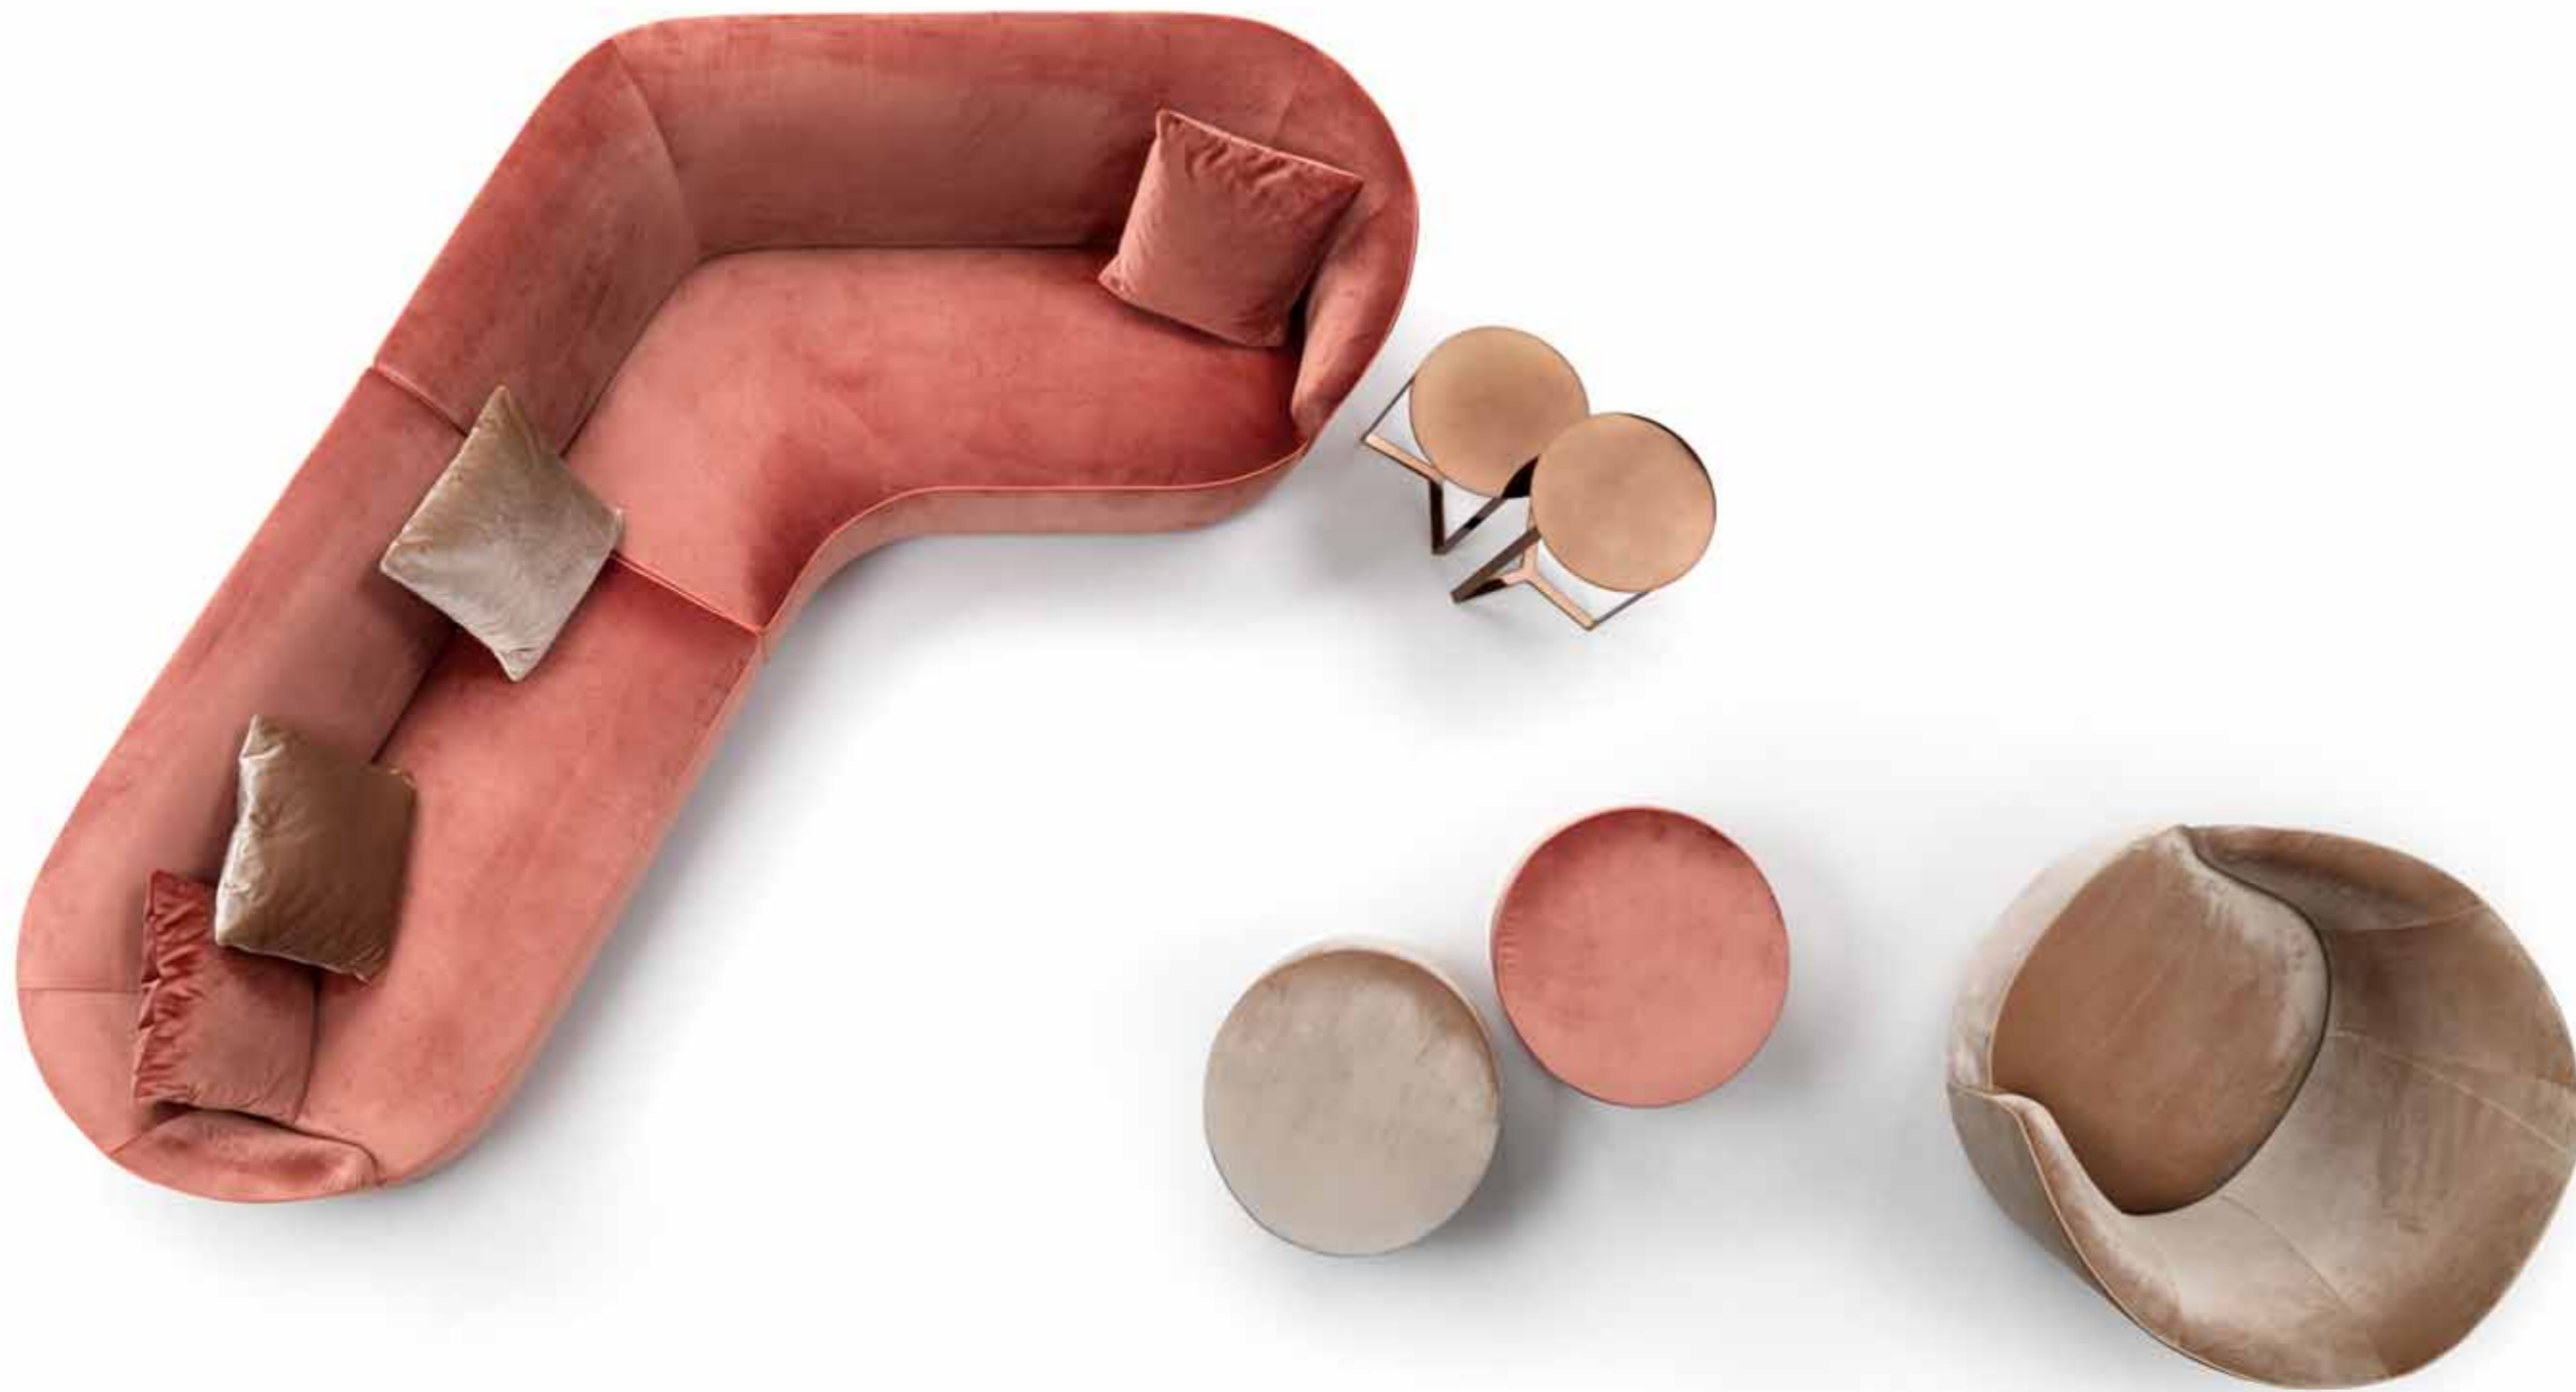

**KYOTO** coffee tables:  
**7KY103 ø cm 50x38h**  
**7KY101 ø cm 40x48h**  
 Base: OPM15 antique gold brushed metal  
 Top: OPP12 Guatemala green marble

**7KY104 ø cm 50x38h**  
**7KY102 ø cm 40x48h**  
**7KY108 ø cm 80x38h**  
 Base: OPM14 shiny black chrome metal  
 Top: OPV9 chrome back-painted bronze glass