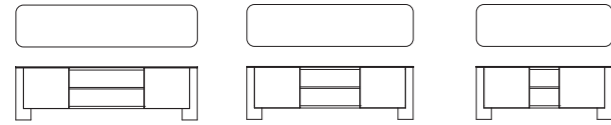

Madia
Sideboard

7THE103
L240 P55,4 H70

7THE104
L220 P55,4 H70

7THE105
L180 P55,4 H70

Specchi
Mirror

7THE102
L180 P4,5 H170

7THE101
L110 P4,5 H105

Finiture
Finishes

Struttura madia
Sideboard structure

Code

Cherry stained oak **OPR1** Wengé stained oak **OPR2** Walnut stained oak **OPR3** Natural oak **OPR4** Black stained oak **OPR5** Cherry Milano stained oak **OPR6**