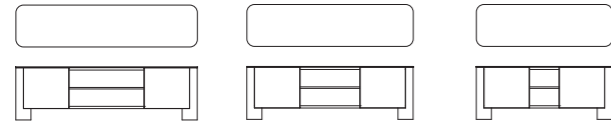

THEO mirror
7THE102 cm 170x180hx4,5d
 Bronze mirror and Green painted oak structure

marelli

NEW
COLLECTION
2023

SCHEDE TECNICHE
TECHNICAL INFORMATION

Madia
Sideboard

7THE103
L240 P55,4 H70

7THE104
L220 P55,4 H70