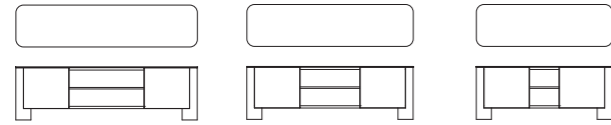

Madia  
Sideboard

**7THE103**  
L240 P55,4 H70

**7THE104**  
L220 P55,4 H70

**7THE105**  
L180 P55,4 H70

Specchi  
Mirror

**7THE102**  
L180 P4,5 H170

**7THE101**  
L110 P4,5 H105

Finiture  
Finishes

Struttura madia  
Sideboard structure

Code

Cherry stained oak **OPR1**    Wengé stained oak **OPR2**    Walnut stained oak **OPR3**    Natural oak **OPR4**    Black stained oak **OPR5**    Cherry Milano stained oak **OPR6**