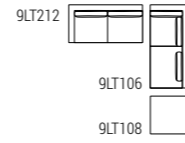

LOFT 100 composition cm 295x320x90h
Fabric: cat. G art. Kieffer by Rubelli Velour Soleil
col. Naturel 17189-002
Base D: OPM9 classic bronze painted metal

Cushions:
2 x **9CU105 cm 50x50**
3 x **9CU106 cm 45x45**
Fabric: cat. G art. Kieffer by Rubelli Velour Soleil
col. Naturel 17189-002
1 x **9CU106 cm 45x45**
1 x **9CU103 cm 40x40**
Fabric: cat. H art. Rubelli Spritz col. 18 bronzo

JOY wing-back chair
9JY104 cm 75x82x99h
Leather: cat. Lusso art. Nabuk col. C/3406 nocciola
Swivel base: OPM15 antique gold brushed metal

BREAK coffee table
7BR101 ø cm 40x45h
Base: OPM16 shiny brass chrome metal
Top: OPP7 Calacatta gold marble

FRAME coffee table
7FR121 ø cm 100x28h
Base: OPM15 antique gold brushed metal
Top: OPP7 Calacatta gold marble

KYOTO sideboard
7KY208 cm 220x50x50h
OPR15 moka matt stained oak structure
OPP3 Emperador brown top
OPM15 antique gold brushed metal base