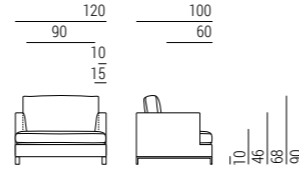

Loft 100

DESIGN
STUDIO MARELLI
2013