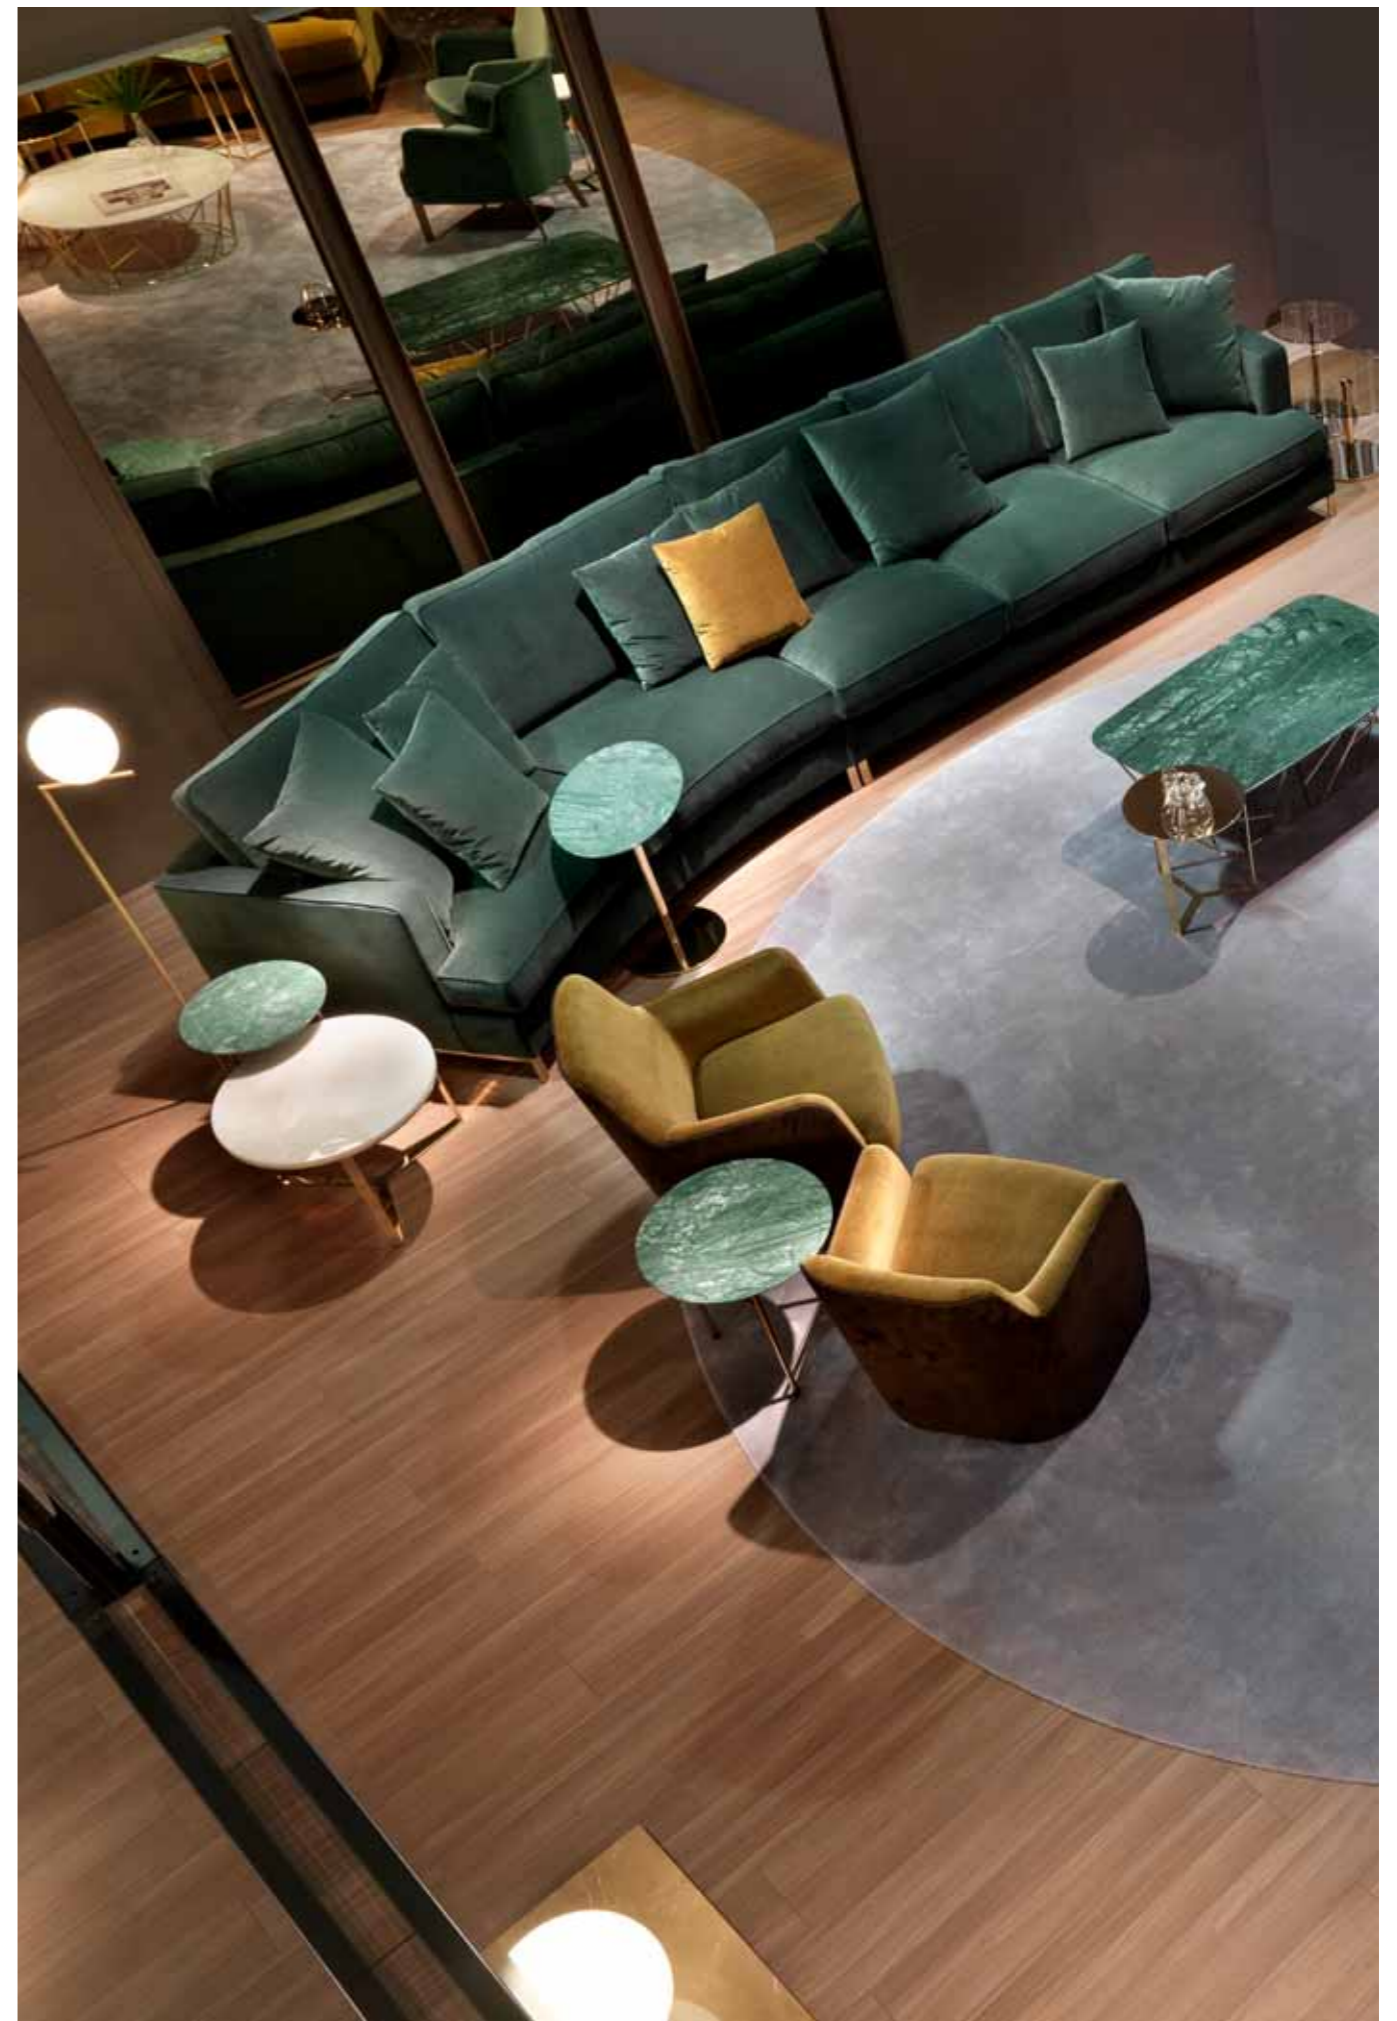

LOFT 100 composition with curved element cm
470x149x90h
Fabric: cat. H art. Rubelli Spritz col. 25 lichene
Base: OPM16 shiny brass chrome metal

Decorative cushions:
3 x **9CU104 cm 60x60** in colour 25 lichene
4 x **9CU105 cm 50x50** in colour 25 lichene
1 x **9CU106 cm 45x45** in colour 25 lichene
1 x **9CU106 cm 45x45** in colour 18 bronzo

CLIPPER armchairs
9CLX105 cm 70x60x75h
Fabric: cat. H art. Rubelli Spritz col. 18 bronzo (internal side)
Leather: cat. Lusso art. Nabuk col. 3410 (external side)

KYOTO coffee table
7KY105 ø 50x48h
Base: OPM16 shiny brass chrome metal
Top: OPP12 Guatemala green marble

TWIG coffee table
7TG104 cm 120x71x35h
Base: OPM16 shiny brass chrome metal
Top: OPP12 Guatemala green marble

CLIP coffee table
7CL117 ø cm 40x40h
OPM16 shiny brass chrome metal

BREAK side tables
7BR117 ø 40x45h
7BR118 ø 60x36h
Base: OPM16 shiny brass chrome metal
Top: OPV12 Transparent bronze glass

CLIP side table
7CL133 ø 60x40h
Base: OPM16 shiny brass chrome metal
Top: Onyx

KYOTO side table
7KY101 ø cm 40x48h
Base: OPM16 shiny brass chrome metal
Top: OPP12 Guatemala green marble

REFLEX Mirrors
7RE106 cm 90x8x190h
OPM15 antique gold brushed metal with bronze mirror

TWIG coffee table
7TG102 ø cm 60x40h
Base: OPM16 shiny brass chrome metal
Top: Onyx

TATLIN coffee tables
7TAT103 ø cm 80x41h
7TAT101 ø cm 40x51h
Base: OPM15 antique gold brushed metal
Top: OPP12 Guatemala green marble