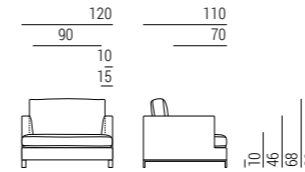

Loft 100

DESIGN
STUDIO MARELLI
2013