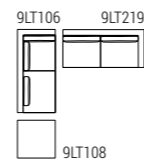

LEAF server table
7LE101 cm 64x25x51h
OPM16 shiny brass chrome metal

CLIP coffee table
7CL117 ø cm 40x40h
OPM16 shiny brass chrome metal

TWIG coffee table
7TG104 cm 120x71x35h
BREAK side tables
7BR101 ø cm 40x45h
7BR102 ø cm 60x36h
Base: OPM16 shiny brass chrome metal
Top: OPP7 matt Calacatta gold marble