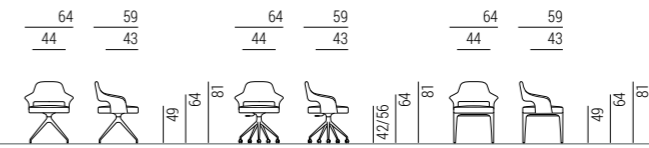

AMY _ 2023 _ DESIGN SP PROJECT

Sedie
Chairs

191

9AMY101
L64 P59 H81
Sedia con base girevole
Chair with swivel base

9AMY102
L64 P59 H81
Sedia con base girevole e rotelle
Chair with swivel base and castors

9AMY103
L64 P59 H81
Sedia con base fissa
Chair with fixed base