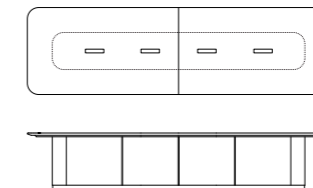

7DOL202
L400 P115 H74