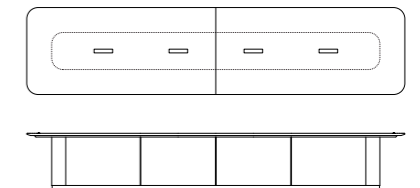

7DOL203
L500 P115 H74