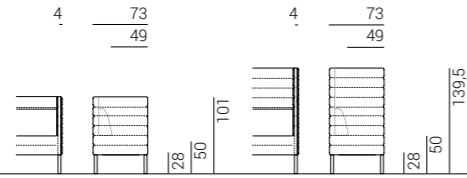

STRIPES SOFT _ 2022 _ DESIGN JÉRÔME GAUTHIER