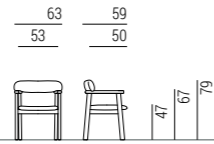

AFRA _ 2023 _ DESIGN LUCA ERBA

9AFR101
L63 P59 H79