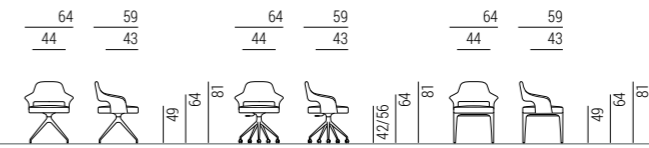

TOP: OPP7 CALACATTA MARBLE

SCHEDE TECNICHE TECHNICAL INFORMATION

marelli

AMY _ 2023 _ DESIGN SP PROJECT

Sedie
Chairs

191

9AMY101
L64 P59 H81
Sedia con base girevole
Chair with swivel base

9AMY102
L64 P59 H81
Sedia con base girevole e rotelle
Chair with swivel base and castors