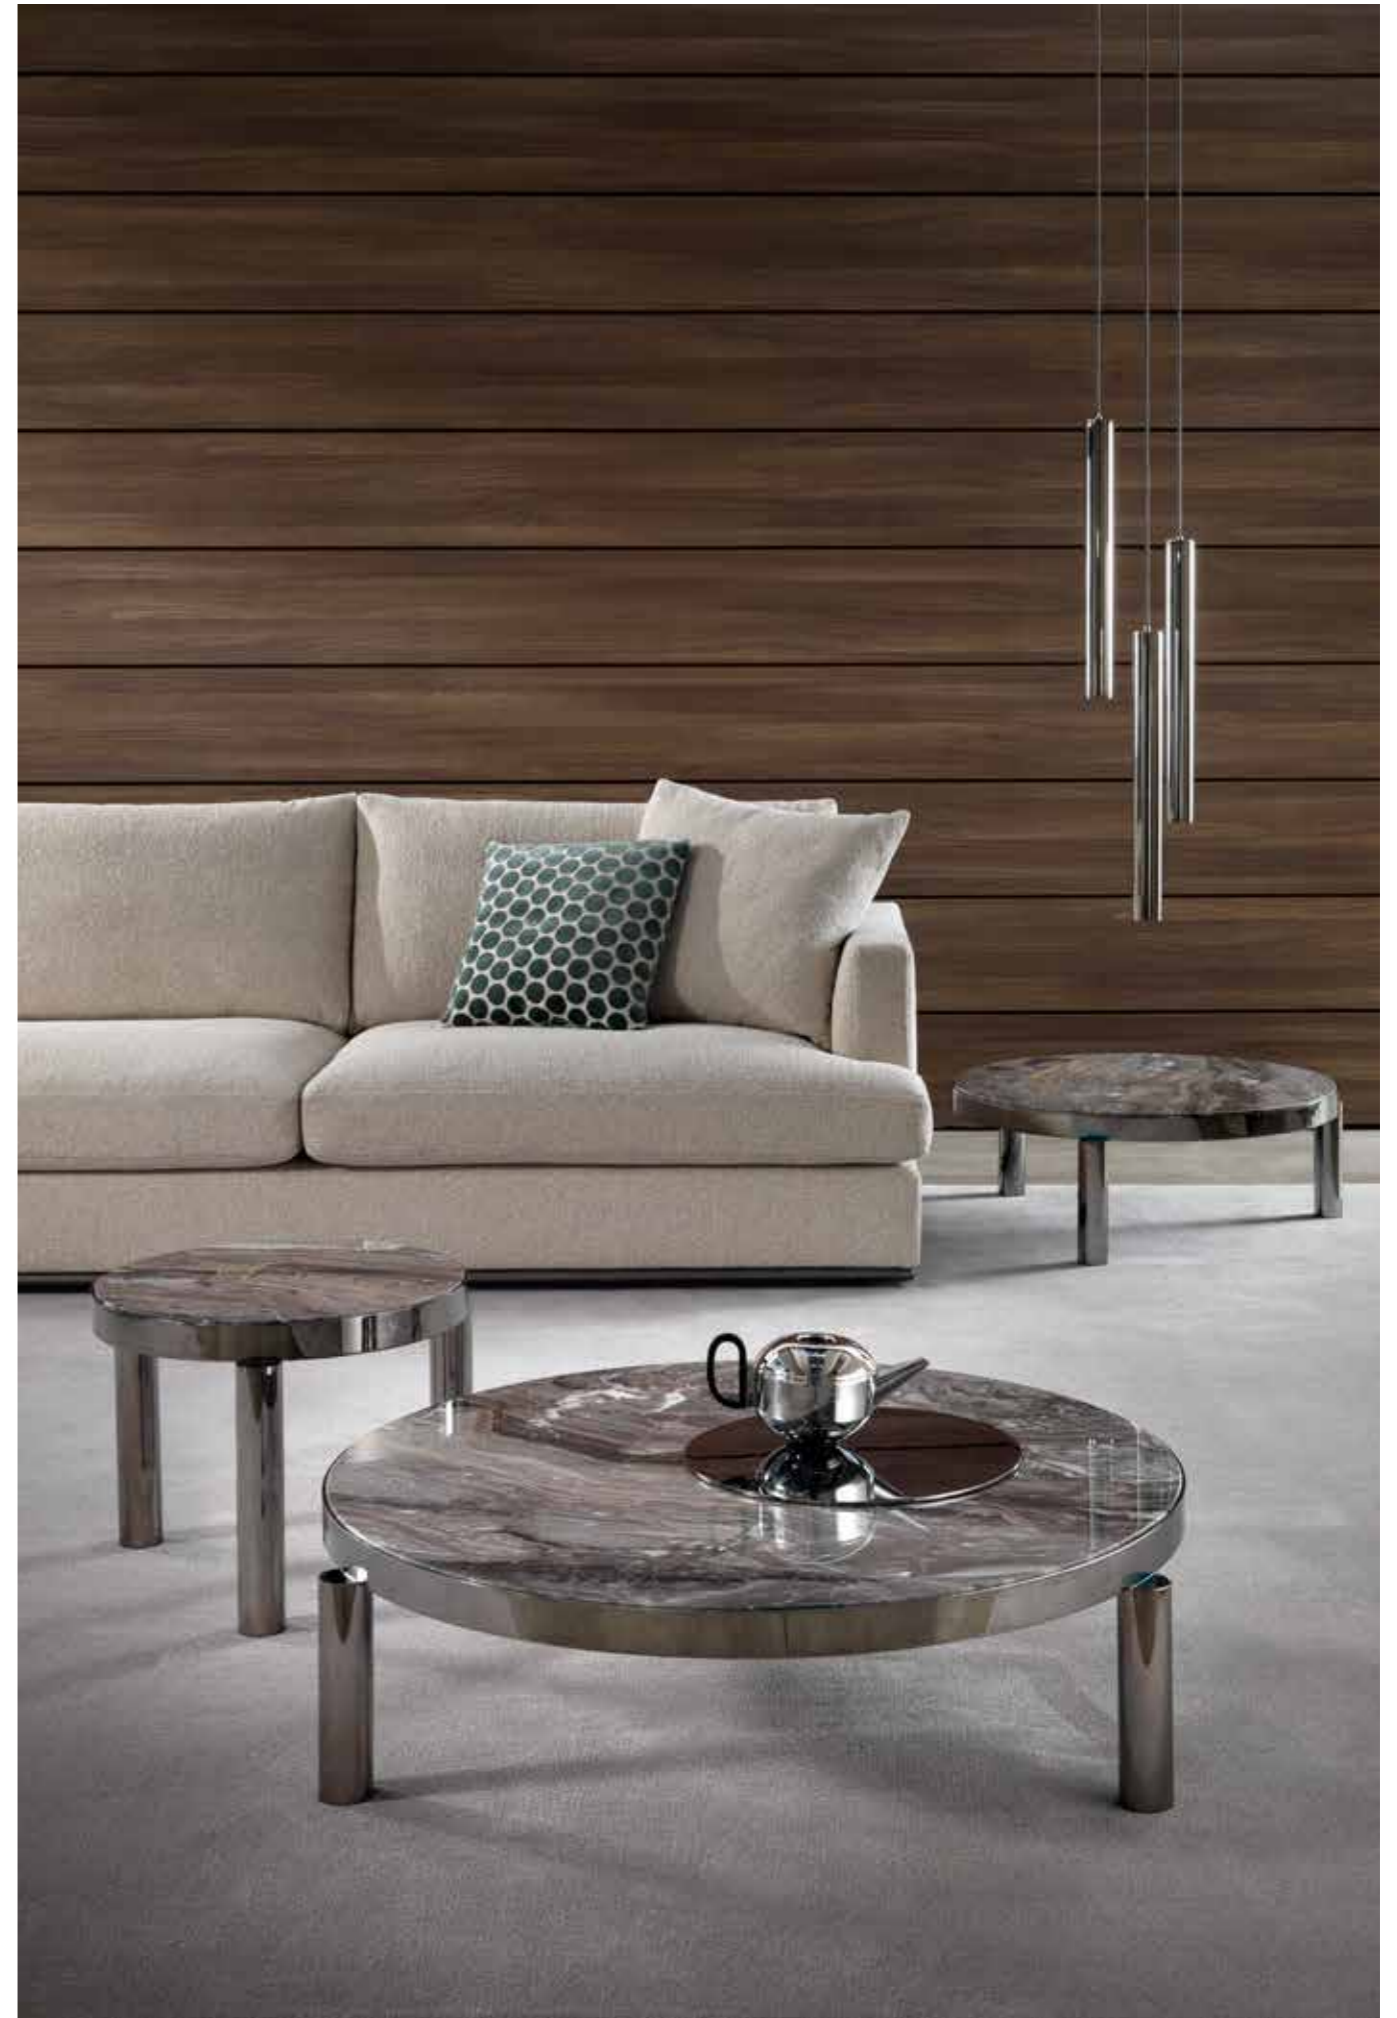

ATENE __ 2021 __ DESIGN **LUCA ERBA**

ATENE _ COFFEE TABLES
7AT104 Ø CM 100X30H
7AT101 Ø CM 50X40H
TOP: OPP3 EMPERADOR BROWN MARBLE
BASE: OPM17 BRONZE METAL

ATENE _ COFFEE TABLES
7AT111 Ø CM 50X40H
7AT113 Ø CM 80X30H
BASE: OPM15 ANTIQUE GOLD BRUSHED METAL
TOP: OPV9 CHROME BACK-PAINTED BRONZE GLASS