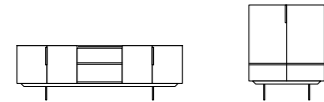

GEORGE _ 2023 _ DESIGN MARCO CATTANEO

GEORGE _ 2023 _ DESIGN MARCO CATTANEO

190 Madia Sideboard

7GE201
Top superiore in marmo
Marble upper top
7GE211
Top superiore in vetro
Glass upper top
L220 P50 H71

7GE202
Top superiore in marmo
Marble upper top
7GE212
Top superiore in vetro
Glass upper top
L100 P50 H125

191

Finiture Finishes

Top in marmo Marble top										
Code	White Carrara marble OPP1	Black Marquina marble OPP2	Brown Emperador marble OPP3	Grey Serena stone OPP4	Beige Brera stone OPP5	Calacatta marble OPP7	Black and gold marble OPP9	Perfetto brown marble OPP10	Grey Stone marble OPP11	Guatemala green marble OPP12
Code	Velvet brown marble OPP13	Amani Bronze marble OPP14	Covelano white marble OPP15	Sahara noir marble OPP16	Port Laurent marble OPP17	Arabescato orobico grey marble OPP20	Calacatta violet marble OPP21			
Top in Gres Porcellanato Porcelain Stoneware Top										
Code	Nero Marquina OPG2	Statuario Select OPG3								
Top in vetro Glass top										
Code	Transparent glass OPV1	Frosted glass OPV2	RAL 9016 traffic white back-painted glass OPV3	RAL 9017 traffic black back-painted glass OPV4	RAL 7044 silk grey back-painted glass OPV5	RAL 1019 grey beige back-painted glass OPV6	Chrome back-painted bronze glass OPV9	Chrome back-painted grey glass OPV10	Transparent bronze glass OPV12	Transparent grey glass OPV13
Struttura madia/credenza Sideboard/cupboard structure										
Code	Cherry stained oak OPR1	Wengé stained oak OPR2	Walnut stained oak OPR3	Natural oak OPR4	Black stained oak OPR5	Cherry Milano stained oak OPR6				
Code	Tobacco stained oak OPR8	Grey taupe stained oak OPR9	Whitened oak OPR10	Charcoal stained oak OPR11	Mahogany stained oak OPR12	Moka matt stained oak OPR15				
Base e maniglie in metallo Metal base and handles										
Code	Shiny chrome metal OPM1	Brushed matt chrome metal OPM2	Brushed matt dark grey metal OPM3	RAL 9017 black painted metal OPM6	RAL 9016 white painted metal OPM7	Classic bronze painted metal OPM9	Golden beach painted metal OPM10	Gold pearl painted metal OPM11	Brushed copper metal OPM12	Brushed antique brass metal OPM13
Code	Shiny black chrome metal OPM14	Brushed antique gold metal OPM15	Shiny brass chrome metal OPM16	Bronze metal OPM17	Anodyc Bronze metal OPM18	Delabre pewter brushed metal OPM19	Delabre brass brushed metal OPM20	Dark bronze painted metal OPM21	Prosecco painted metal OPM22	Tobacco painted metal OPM23