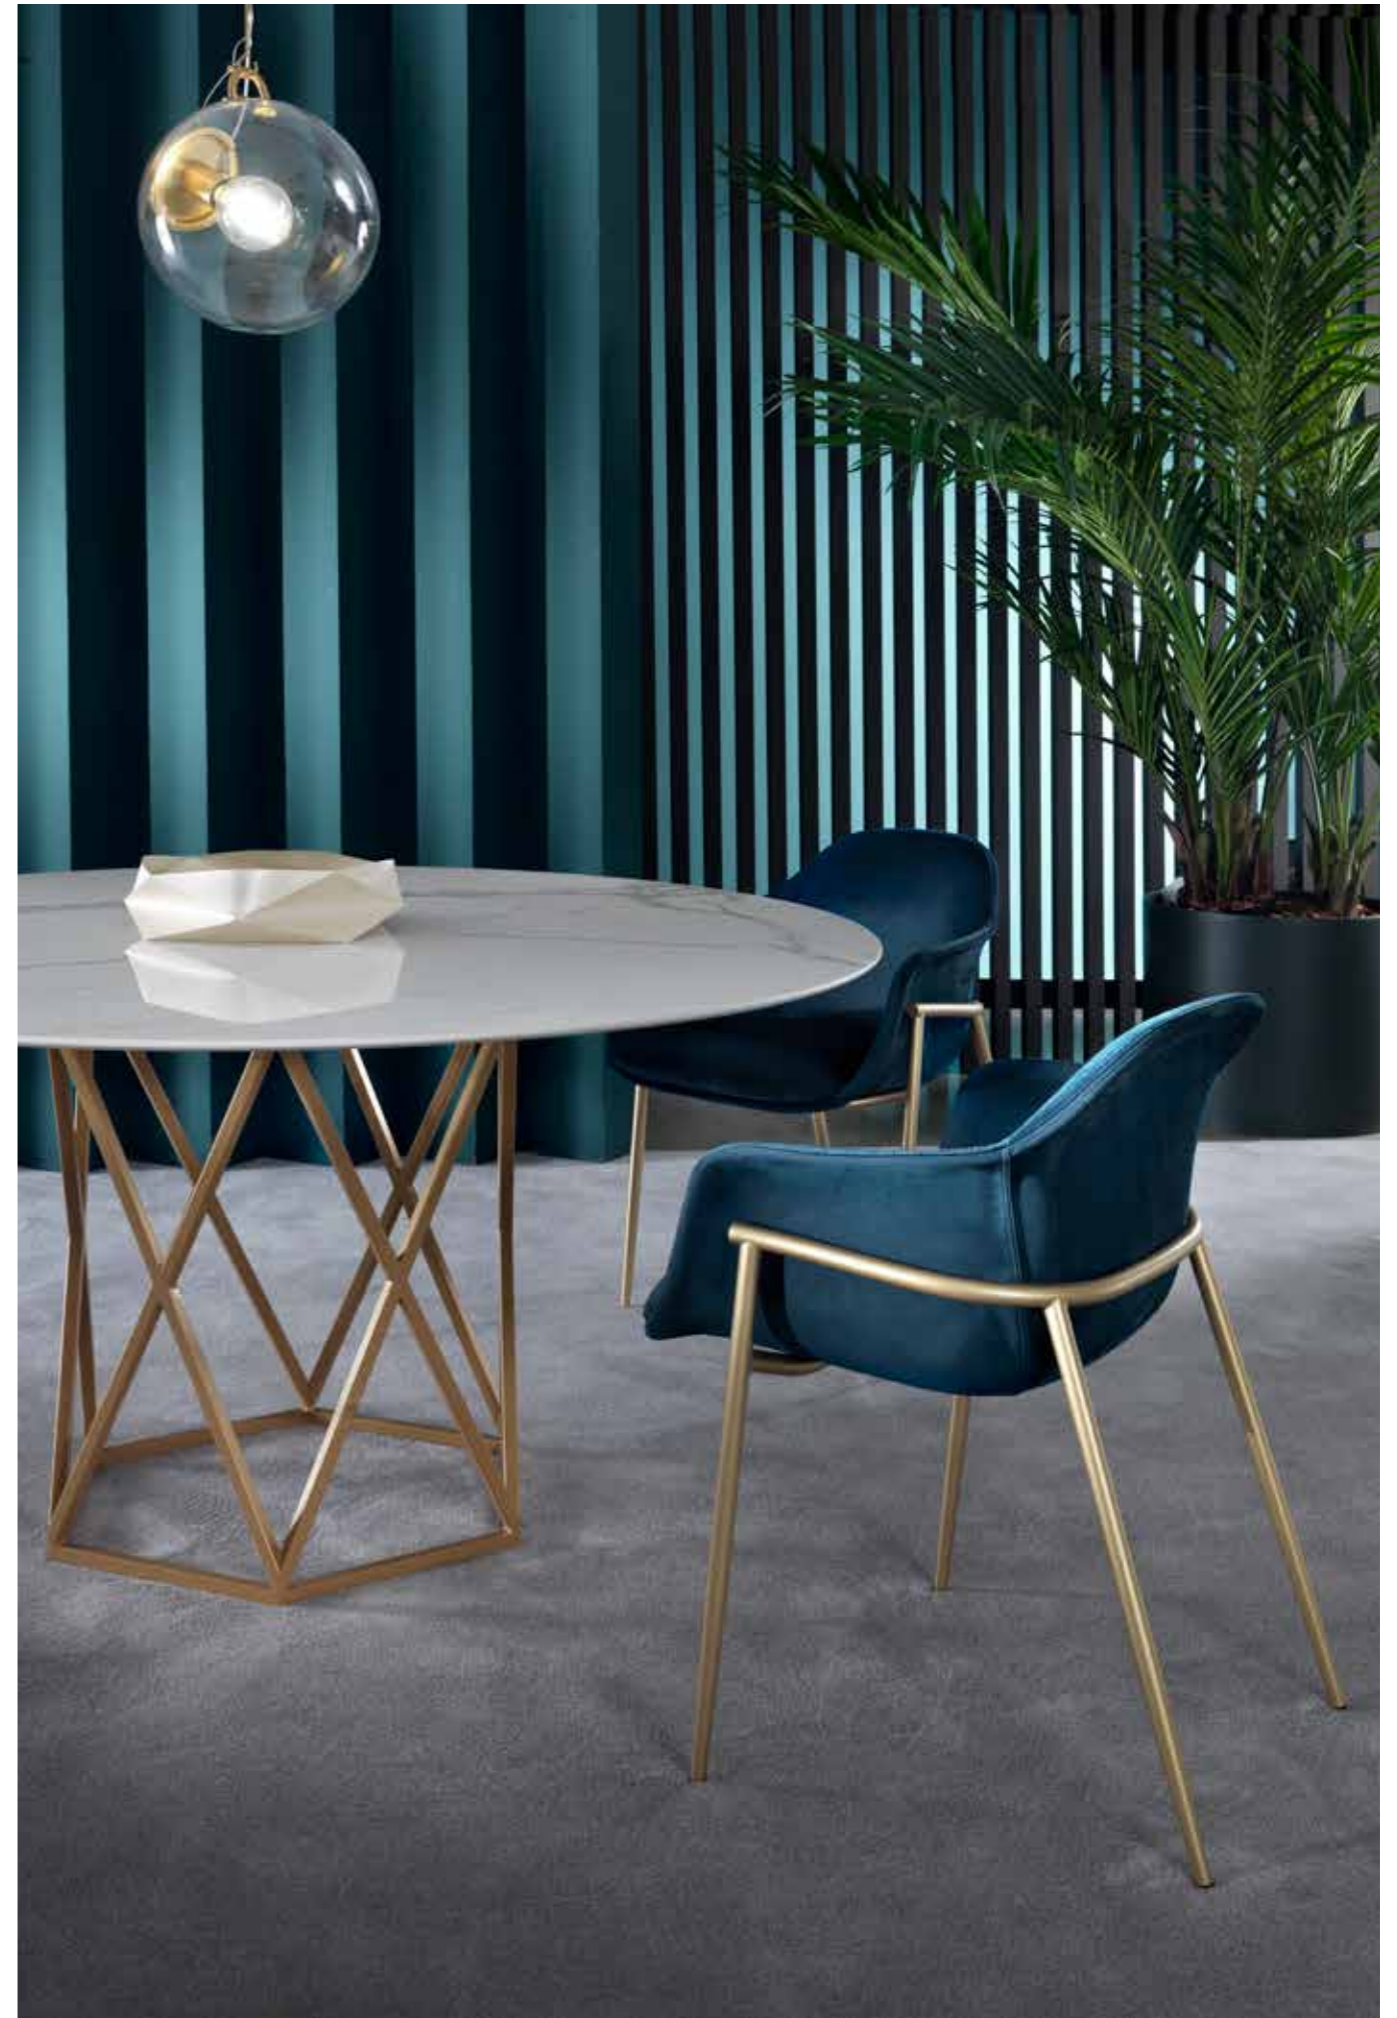

123

124

TATLIN TABLE _ 2016 _ DESIGN STUDIO PROOF

TATLIN _ DINING TABLE
7TAT125 Ø CM 190X74H
BASE: OPM11 GOLD PEARL PAINTED METAL
TOP: OPP7 CALACATTA MARBLE

125

THOR _ 2018 _ DESIGN **STUDIO MARELLI**

THOR _ TABLES
7TH101 CM 80X80X19H
OPP2 MARQUINIA BLACK MARBLE
7TH112 CM 100X100X27H
OPP7 MATT CALACATTA MARBLE
METAL BASE: OPM15 ANTIQUE GOLD BRUSHED