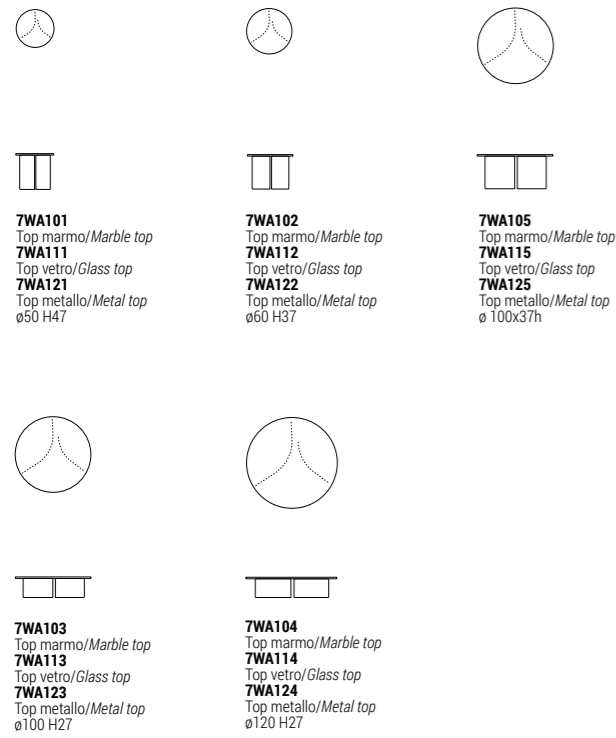

WAVE _ 2021 _ DESIGN LUCA ERBA

WAVE _ 2021 _ DESIGN LUCA ERBA

212

Tavoli
Tables

Top: rovere impiallacciato o marmo, spessore 20 mm
Base: tubo di metallo quadrato, sezione 15 mm
Top: oak veneer or marble, 20 mm thick
Base: square metal tube, section 15 mm

Top in vetro extralight temperato, spessore 6 mm
Base: tubo di metallo quadrato, sezione 15 mm
Top: extralight tempered glass, 6 mm thick
Base: square metal tube, section 15 mm

7WA101
Top marmo/Marble top
7WA111
Top vetro/Glass top
7WA121
Top metallo/Metal top
ø50 H47

7WA102
Top marmo/Marble top
7WA112
Top vetro/Glass top
7WA122
Top metallo/Metal top
ø60 H37

7WA105
Top marmo/Marble top
7WA115
Top vetro/Glass top
7WA125
Top metallo/Metal top
ø 100x37h

7WA103
Top marmo/Marble top
7WA113
Top vetro/Glass top
7WA123
Top metallo/Metal top
ø100 H27

7WA104
Top marmo/Marble top
7WA114
Top vetro/Glass top
7WA124
Top metallo/Metal top
ø120 H27

213

Finiture
Finishes

Top in marmo Marble top										
Code	White Carrara marble OPP1	Black Marquina marble OPP2	Brown Emperador marble OPP3	Grey Serena stone OPP4	Beige Brera stone OPP5	Calacatta marble OPP7	Black and gold marble OPP9	Perfetto brown marble OPP10	Grey Stone marble OPP11	Guatemala green marble OPP12
Top in marmo Marble top										
Code	Velvet brown marble OPP13	Amani Bronze marble OPP14	Covelano white marble OPP15	Sahara noir marble OPP16	Port Laurent marble OPP17	Arabescato orobico grey marble OPP20	Calacatta violet marble OPP21			
Top in Gres Porcellanato Porcelain Stoneware Top										
Code	Nero Marquina OPG2	Statuario Select OPG3								
Top in vetro Glass top										
Code	RAL 9016 traffic white back-painted glass OPV3	RAL 9017 traffic black back-painted glass OPV4	RAL 7044 silk grey back-painted glass OPV5	RAL 1019 grey beige back-painted glass OPV6	Chrome back-painted bronze glass OPV9	Chrome back-painted grey glass OPV10				
Base in metallo Metal Base										
Code	Brushed matt chrome metal OPM2	Brushed matt dark grey metal OPM3	RAL 9017 black painted metal OPM6	RAL 9016 white painted metal OPM7	Classic bronze painted metal OPM9	Golden beach painted metal OPM10	Gold pearl painted metal OPM11			
Code	Brushed copper metal OPM12	Brushed antique brass metal OPM13	Brushed antique gold metal OPM15	Delabre pewter brushed metal OPM19	Delabre brass brushed metal OPM20	Dark bronze painted metal OPM21	Prosecco painted metal OPM22	Tobacco painted metal OPM23