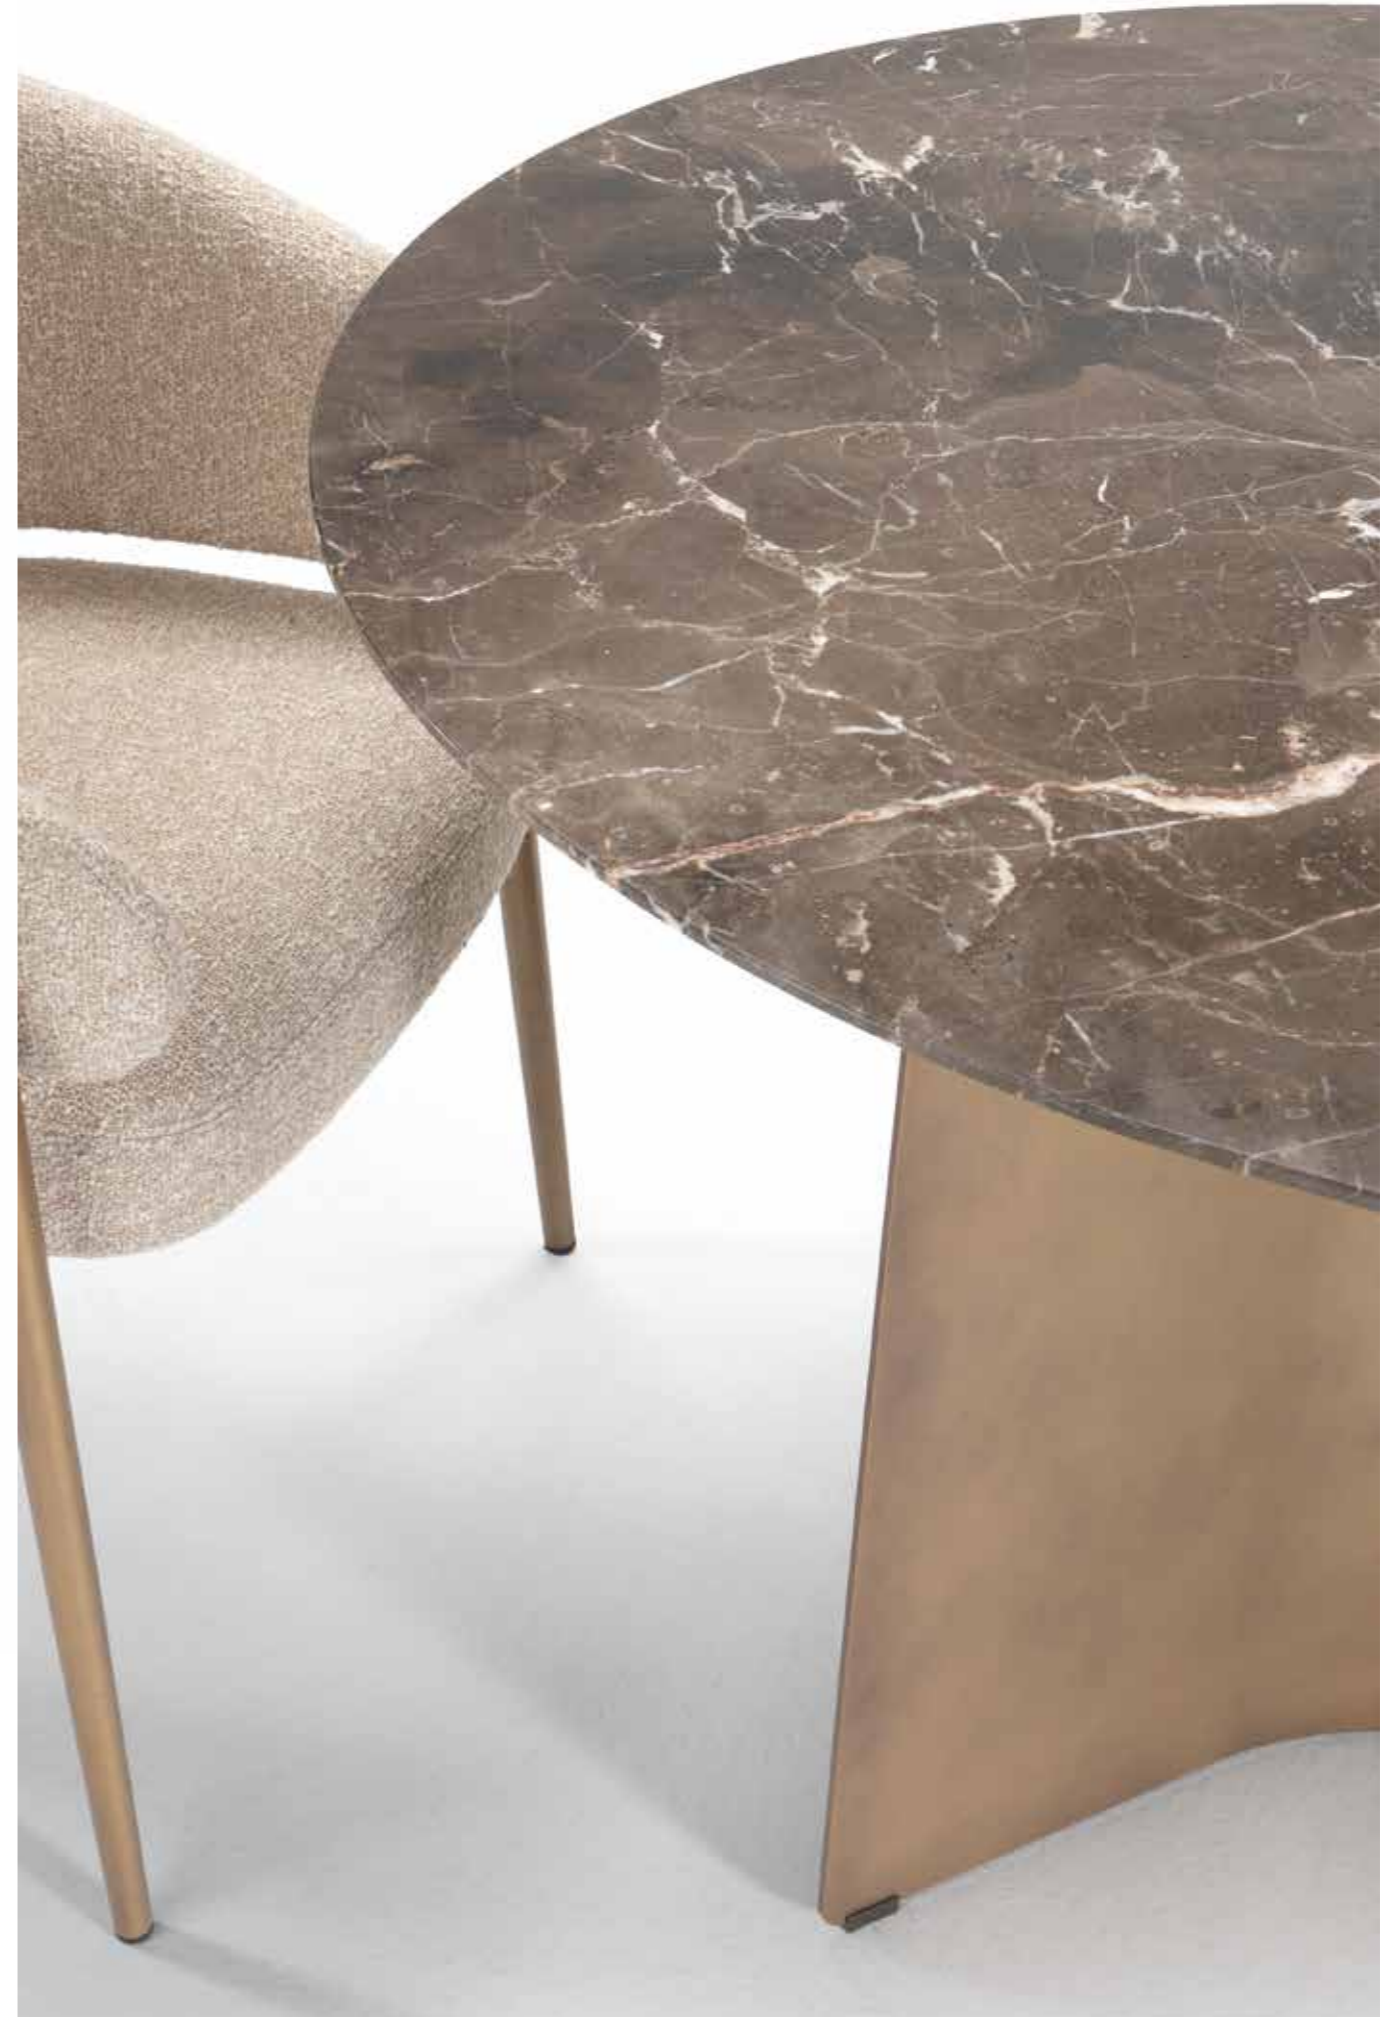

WAVE DINING TABLE _ 2021 _ DESIGN **LUCA ERBA**