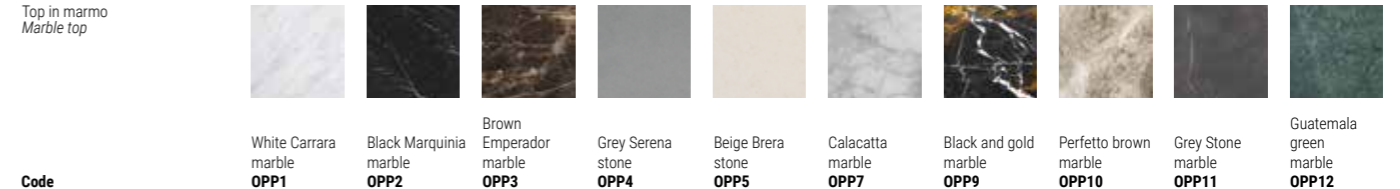

Finiture/Finishes

Top in marmo
Marble top

Code
White Carrara marble **OPP1**
Black Marquina marble **OPP2**
Brown Emperador marble **OPP3**
Grey Serena stone **OPP4**
Beige Brera stone **OPP5**
Calacatta marble **OPP7**
Black and gold marble **OPP9**
Perfetto brown marble **OPP10**
Grey Stone marble **OPP11**
Guatemala green marble **OPP12**