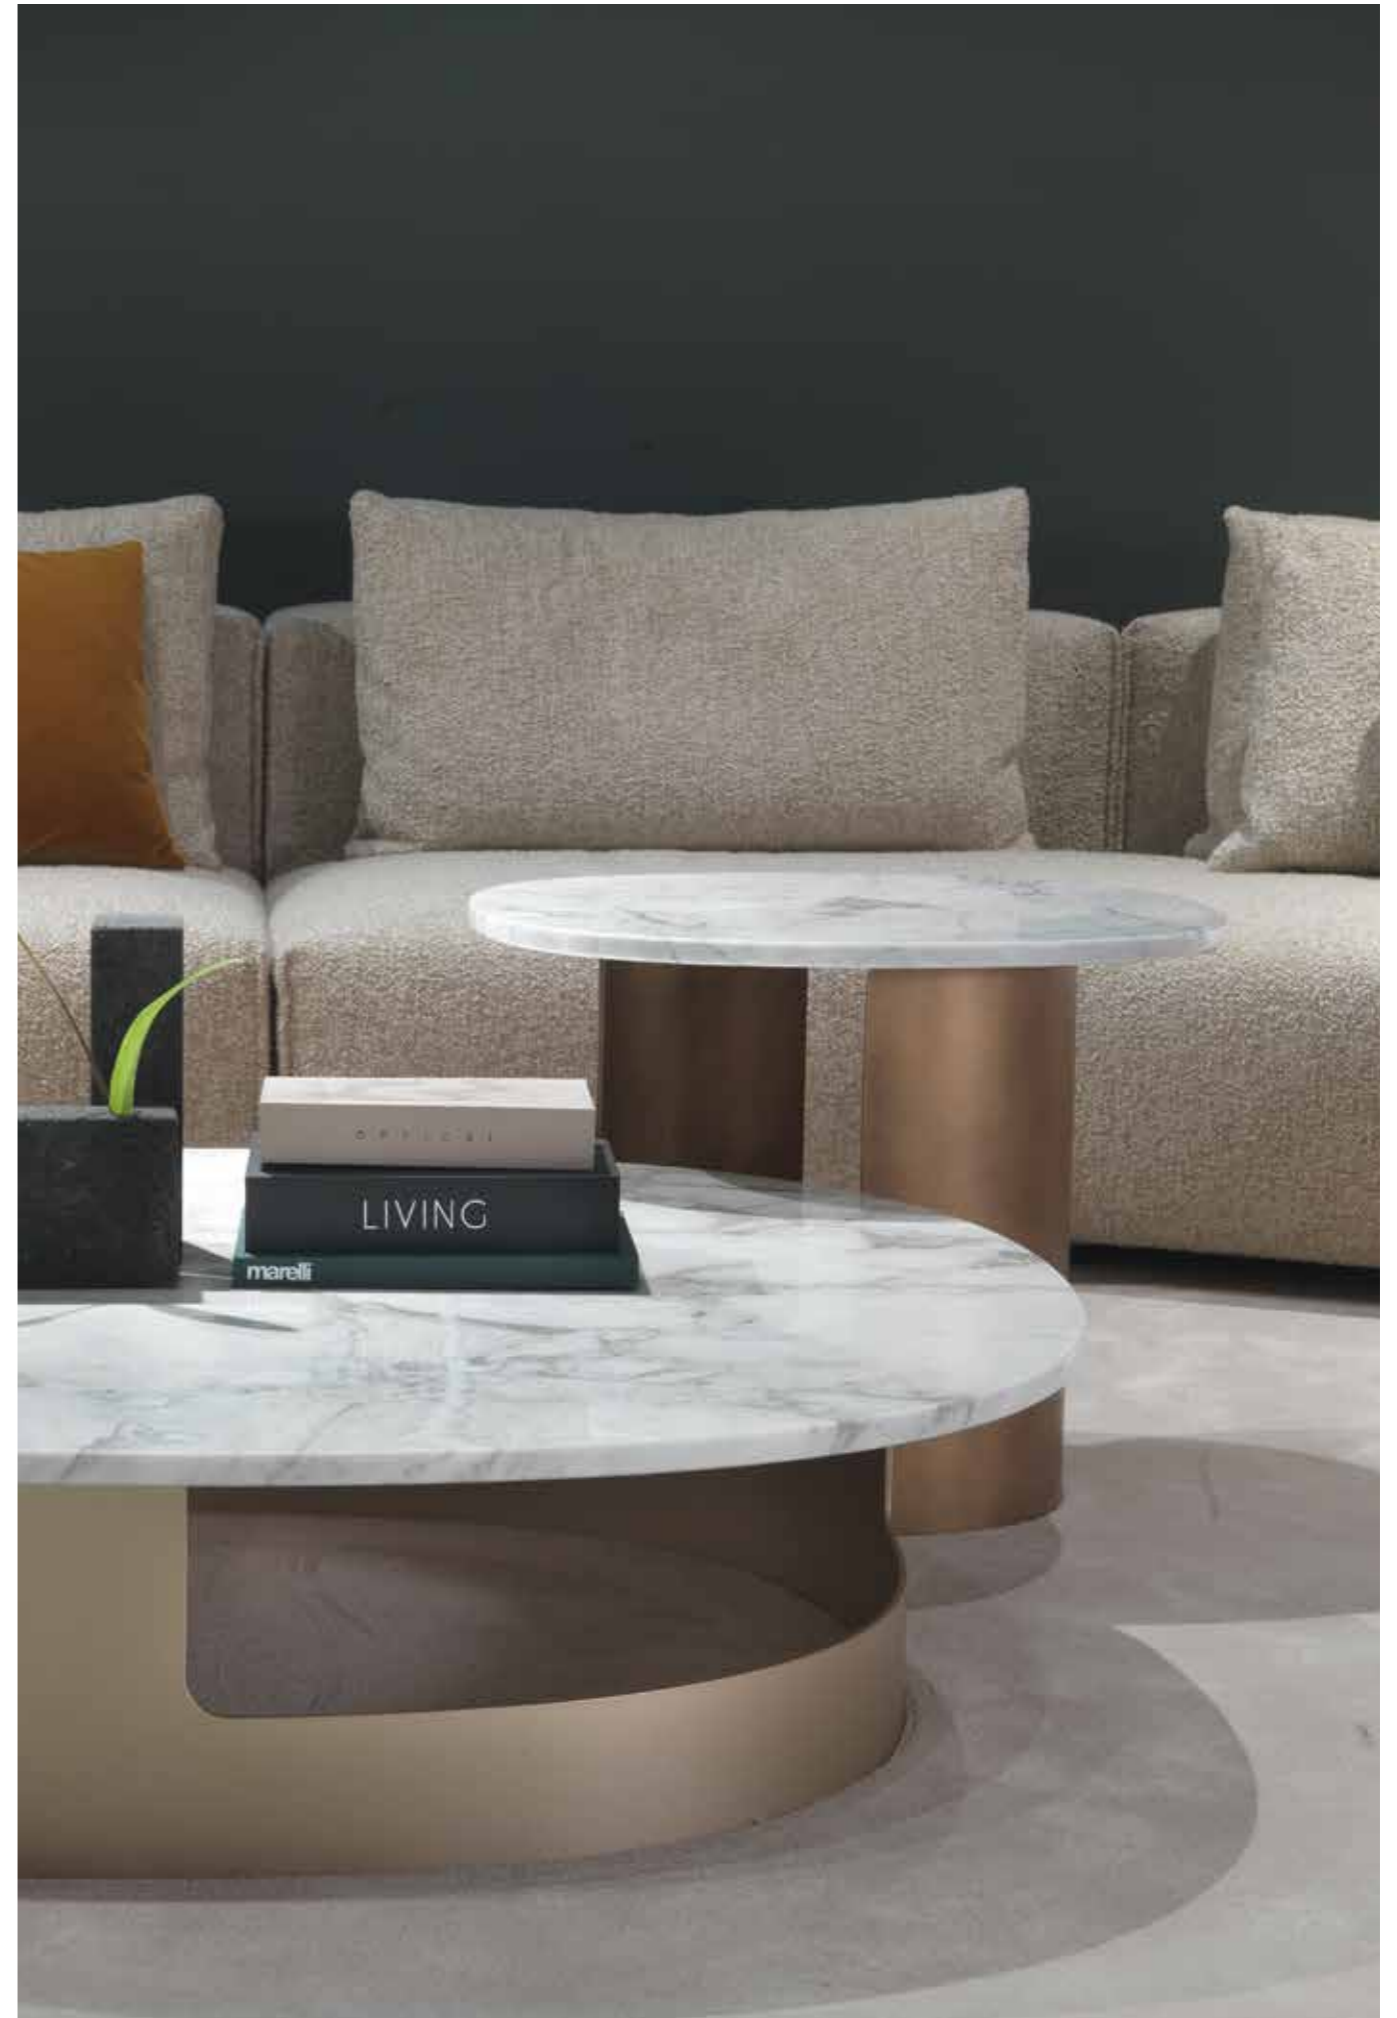

KOFI _ 2023 _ DESIGN LUCA ERBA

KOFI _ COFFEE TABLES

7KO102 CM 90X90X28H

BASE: OPM23 TOBACCO PAINTED METAL

TOP: OPP7 CALACATTA MARBLE

7KO101 CM 60X60X48H

BASE: OPM20 DÉLABRÉ BRASS BRUSHED METAL

TOP: OPP7 CALACATTA MARBLE