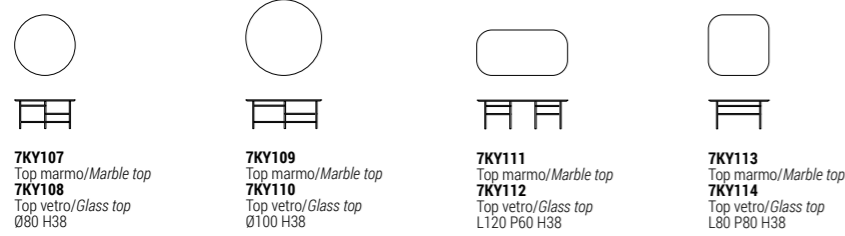

7KY107
Top marmo/Marble top
7KY108
Top vetro/Glass top
Ø80 H38

7KY109
Top marmo/Marble top
7KY110
Top vetro/Glass top
Ø100 H38

7KY111
Top marmo/Marble top
7KY112
Top vetro/Glass top
L120 P60 H38

7KY113
Top marmo/Marble top
7KY114
Top vetro/Glass top
L80 P80 H38