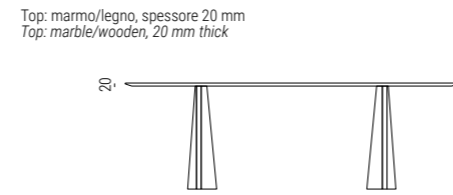

Tavoli
Tables

7HEB101
Marble
7HEB102
Wood
L220 P120 H72

7HEB103
Marble
7HEB104
Wood
L260 P120 H72

Finiture
Finishes

Marmo Marble						
Code	White Carrara marble OPP1	Black Marquina marble OPP2	Brown Emperador marble OPP3	Black and gold marble OPP9	Arabescato Vagli marble OPP18	Calacatta Vagli marble OPP19
Legno Wooden						
Code	Cherry stained oak OPR1	Wengé stained oak OPR2	Walnut stained oak OPR3	Natural oak OPR4	Black stained oak OPR5	Cherry Milano stained oak OPR6
Code	Tobacco stained oak OPR8	Grey taupe stained oak OPR9	Whitened oak OPR10	Charcoal stained oak OPR11	Mahogany stained oak OPR12	Moka matt stained oak OPR15