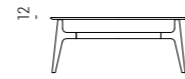

Sportello copri prese
Cable Access

Code	RAL 9017 black painted metal OPM6

DUNE _ 2020 _ DESIGN PAOLO SALVADÈ

DUNE _ 2020 _ DESIGN PAOLO SALVADÈ

Top: marmo, spessore 20 mm
Top: marble, 20 mm thick

Top: Gres Porcellanato, spessore 12 mm
Top: Porcelain Stoneware, 20 mm thick