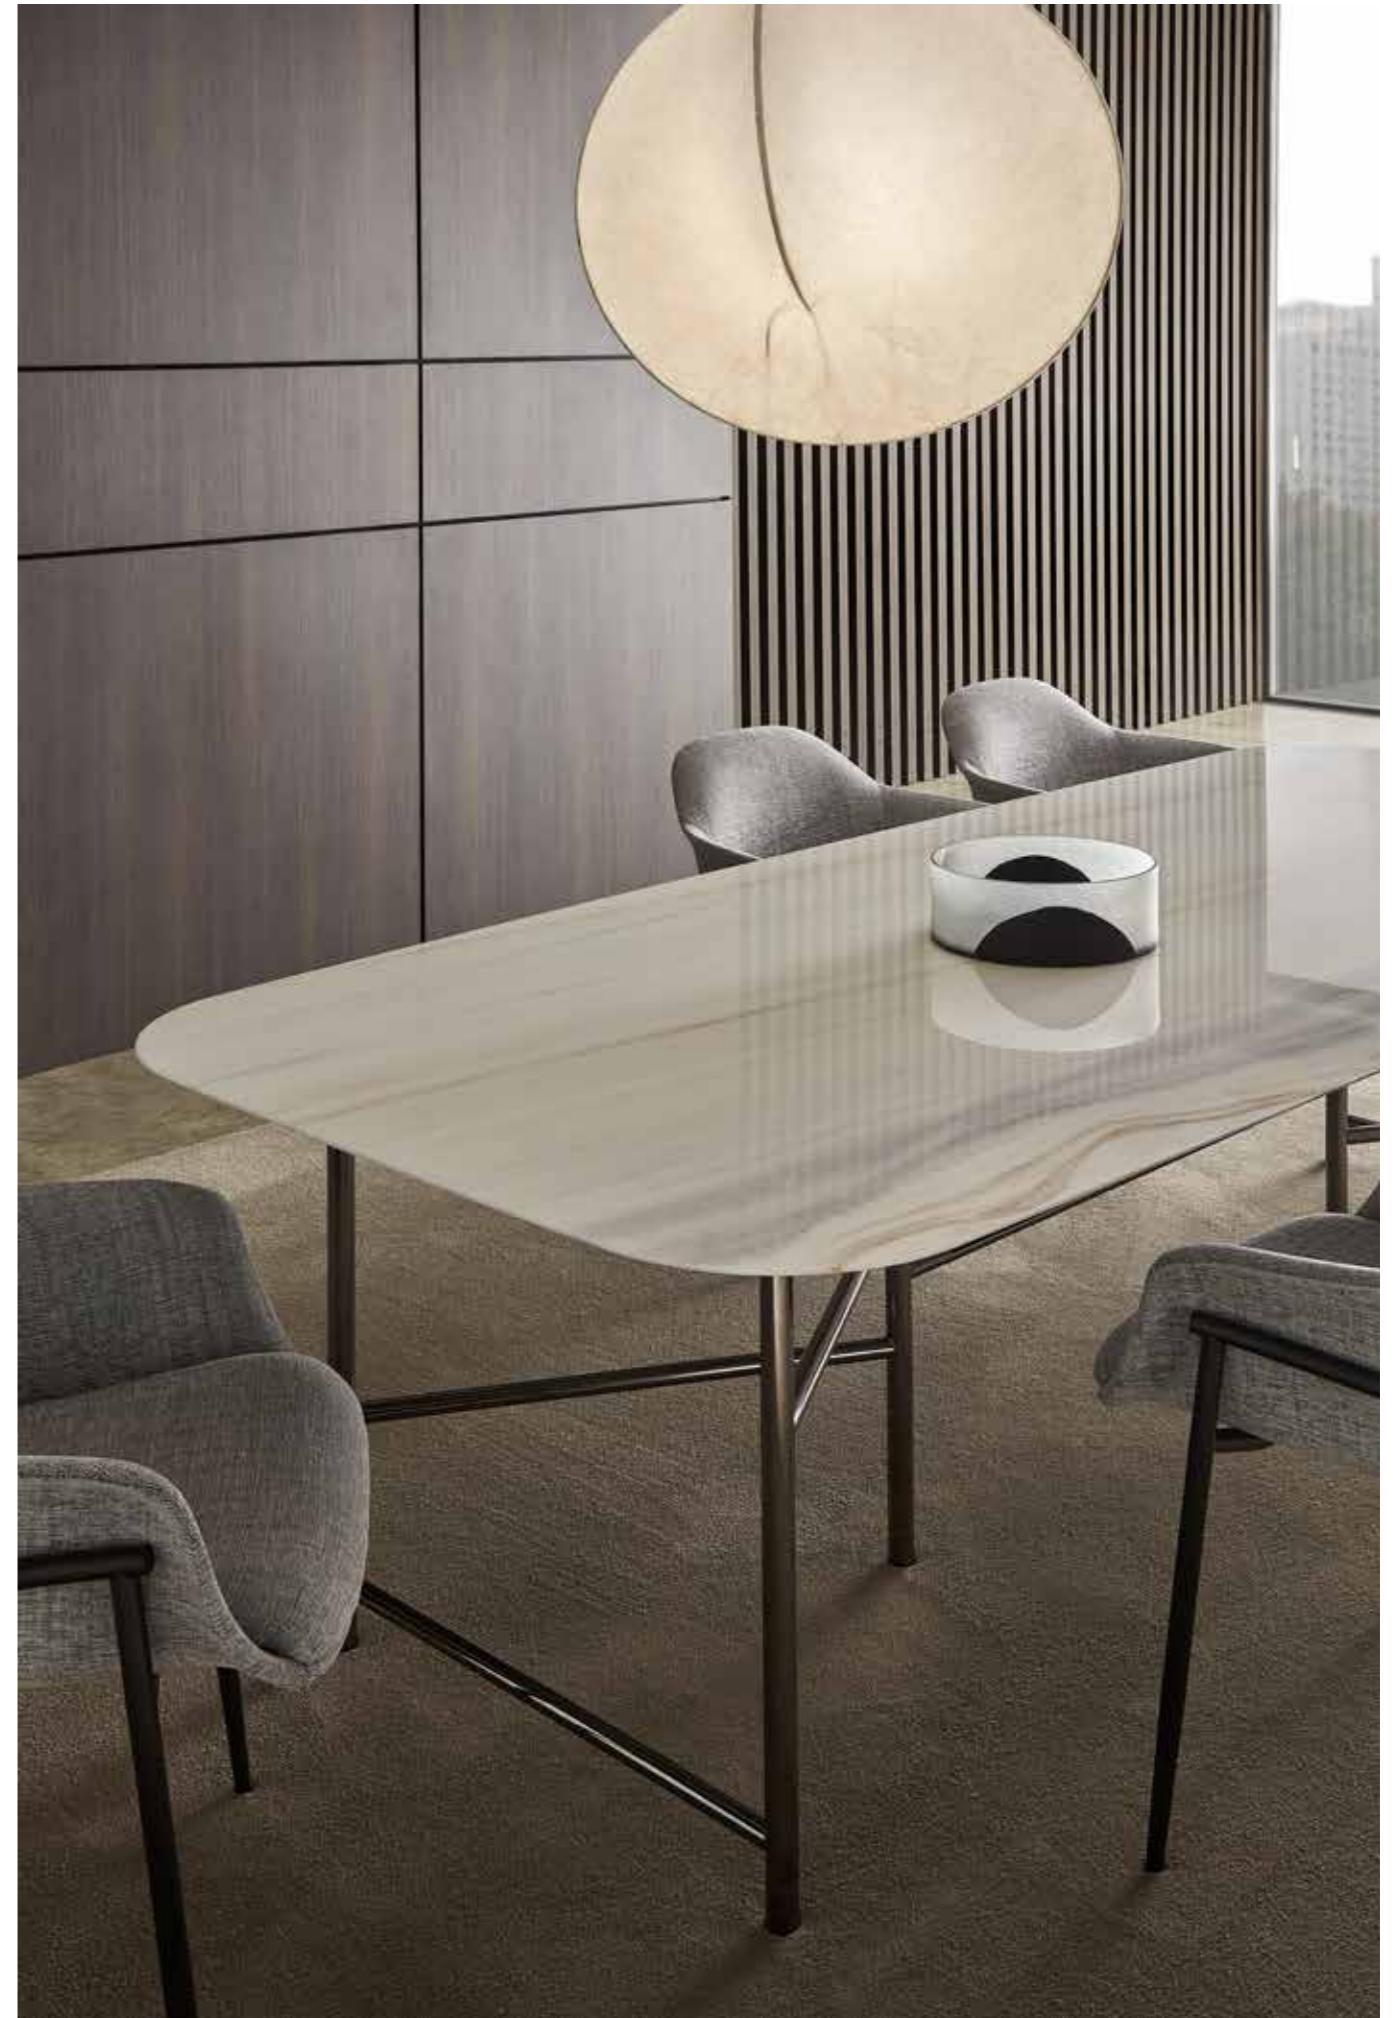

KYOTO TABLE _ 2014 _ DESIGN MARCO CATTANEO

KYOTO _ DINING TABLE
7KY205 CM 250X110X74H
BASE: OPM14 SHINY BLACK CHROME METAL
TOP: OPP15 COVELANO WHITE MARBLE
CHIA _ ARMCHAIRS
9CHI104 CM 58X53X77H
FABRIC: CAT. C ART. PANTERA COL. 21
BASE: OPM6 RAL 9017 TRAFFIC BLACK PAINTED METAL