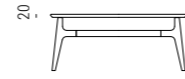

Sportello copri prese
Cable Access

Code	RAL 9017 black painted metal OPM6

DUNE _ 2020 _ DESIGN PAOLO SALVADÈ

DUNE _ 2020 _ DESIGN PAOLO SALVADÈ

Top: marmo, spessore 20 mm
Top: marble, 20 mm thick

Top: Gres Porcellanato, spessore 12 mm
Top: Porcelain Stoneware, 20 mm thick