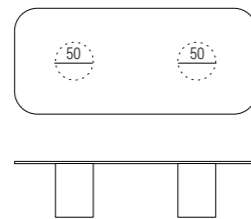

7ART306
Top in marmo/Marble top
7ART316
Top in vetro/Glass top
7ART326
Top in legno/Wooden top
L310 P140 H74

Top: marmo/rovere massello, spessore 20 mm
Top: marble/solid oak, 20 mm thick