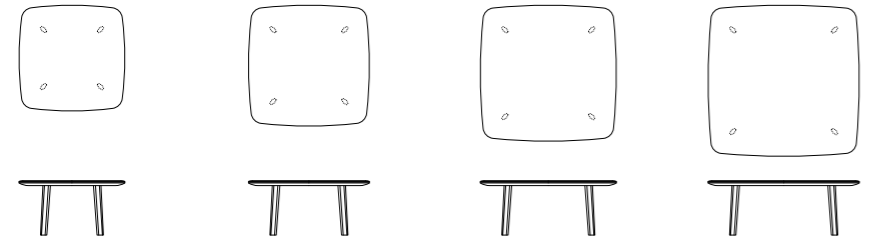

7AND105 Top in marmo / Marble top
Base in legno / Wooden base
L140 P140 H71,5

7AND106 Top in marmo / Marble top
Base in legno / Wooden base
L160 P160 H71,5

7AND107 Top in marmo / Marble top
Base in legno / Wooden base
L180 P180 H71,5

7AND108 Top in marmo / Marble top
Base in legno / Wooden base
L200 P200 H71,5