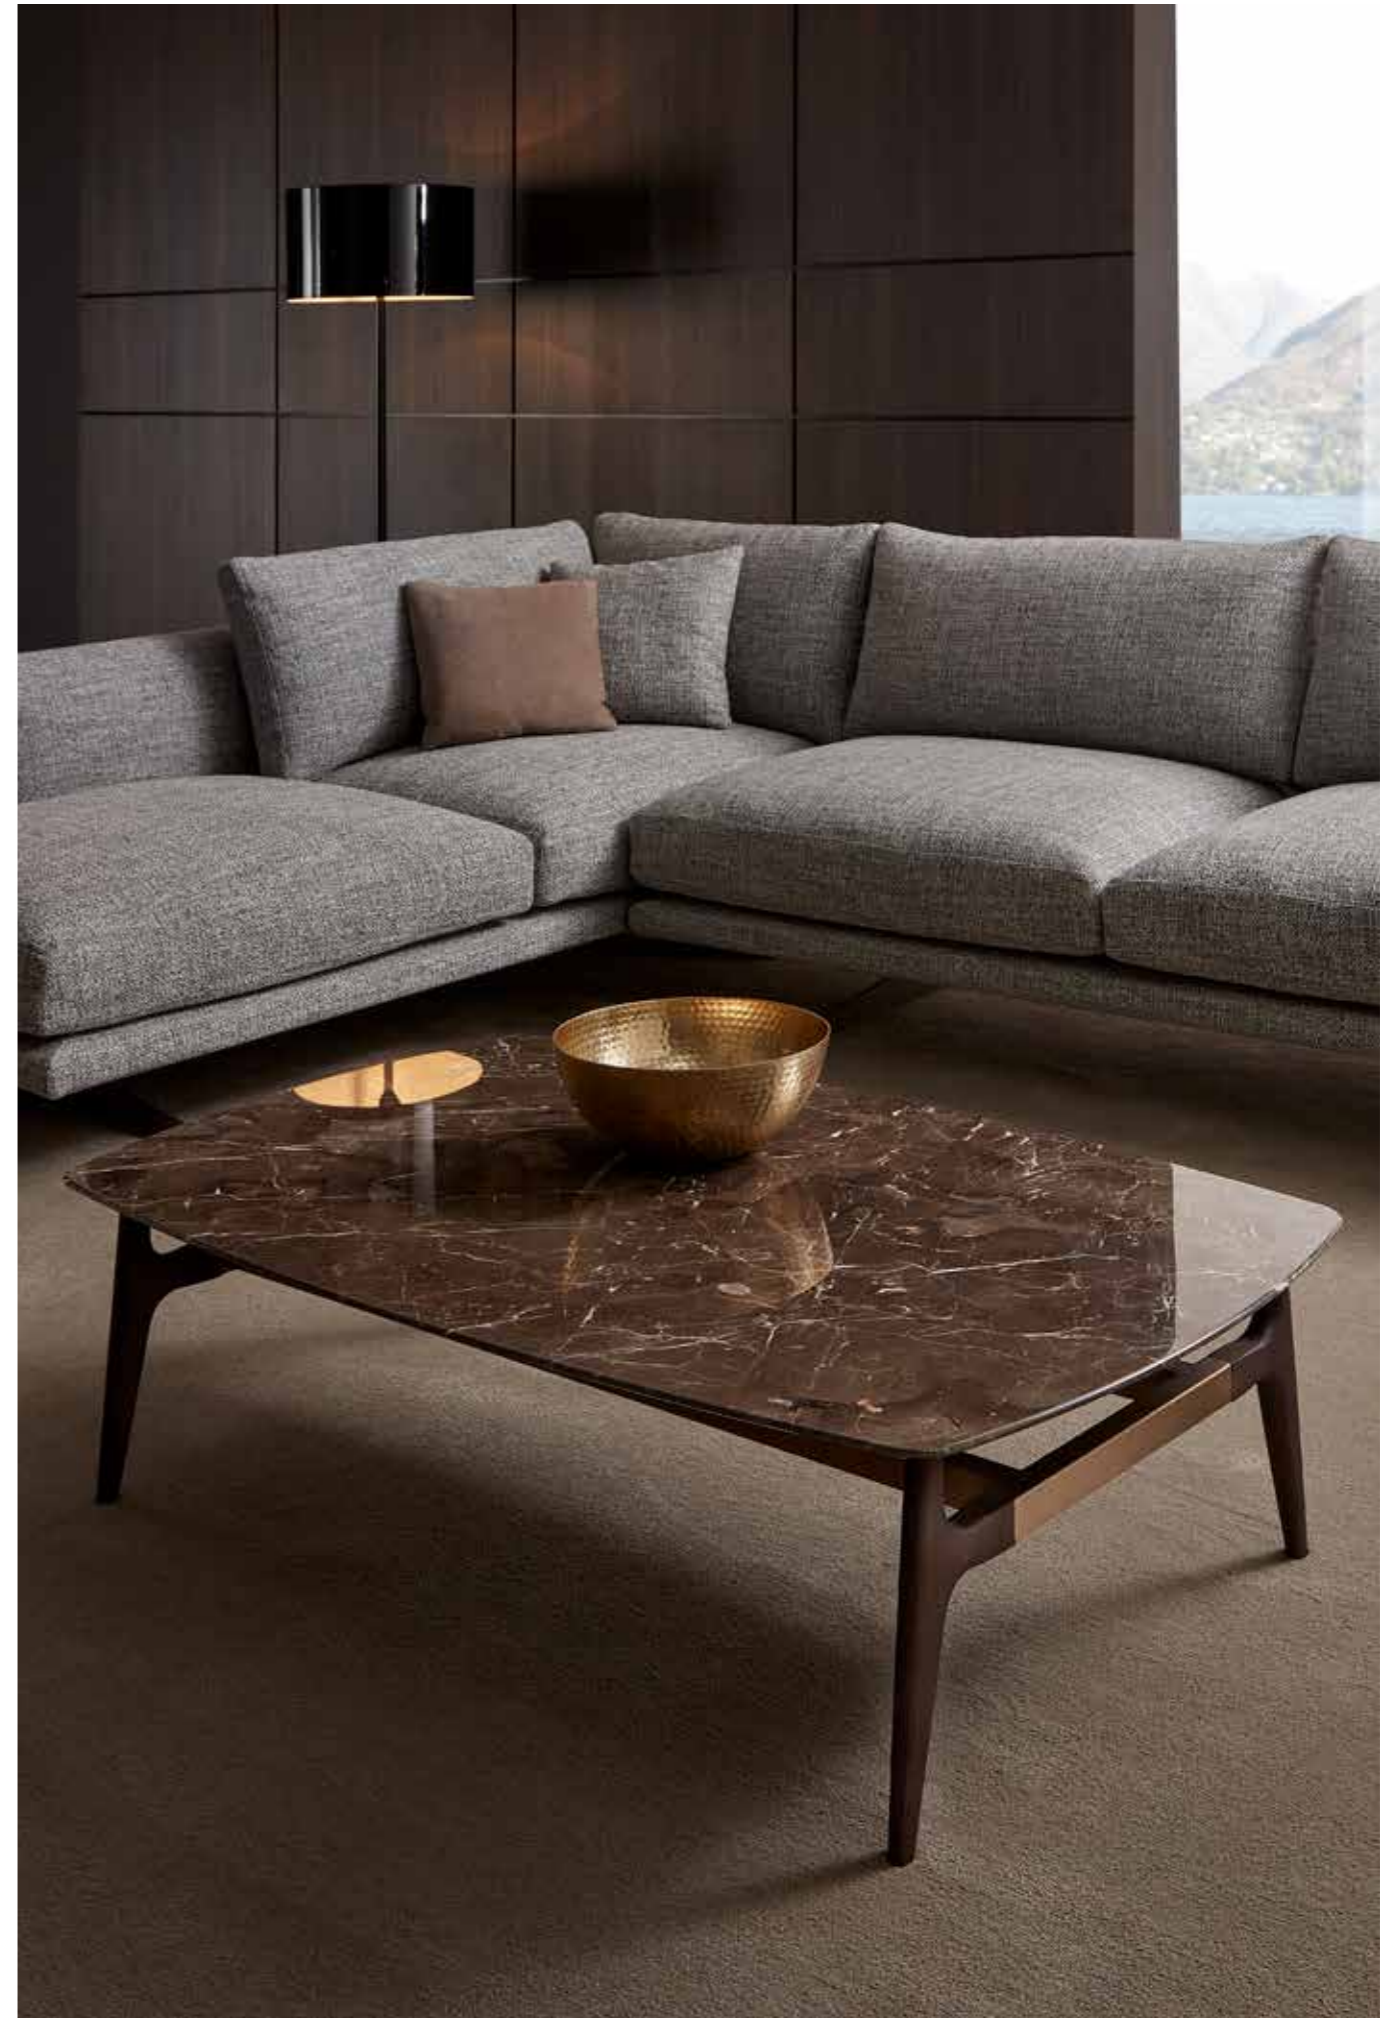

DUNE _ 2020 _ DESIGN **PAOLO SALVADÈ**

DUNE _ COFFEE TABLES
7DU101 Ø CM 40X42H
7DU102 Ø CM 40X52H
TOP: OPP7 CALACATTA MARBLE
BASE: OPR15 MOKA MATT STAINED OAK

DUNE _ COFFEE TABLES
7DU116 Ø CM 125X37H
 TOP: OPV12 TRANSPARENT BRONZE GLASS
 BASE: OPR15 MOKA MATT STAINED OAK
 + OPM15 ANTIQUE GOLD BRUSHED METAL
7DU101 Ø CM 40X42H
 TOP: OPP7 CALACATTA MARBLE
 BASE: OPR15 MOKA MATT STAINED OAK