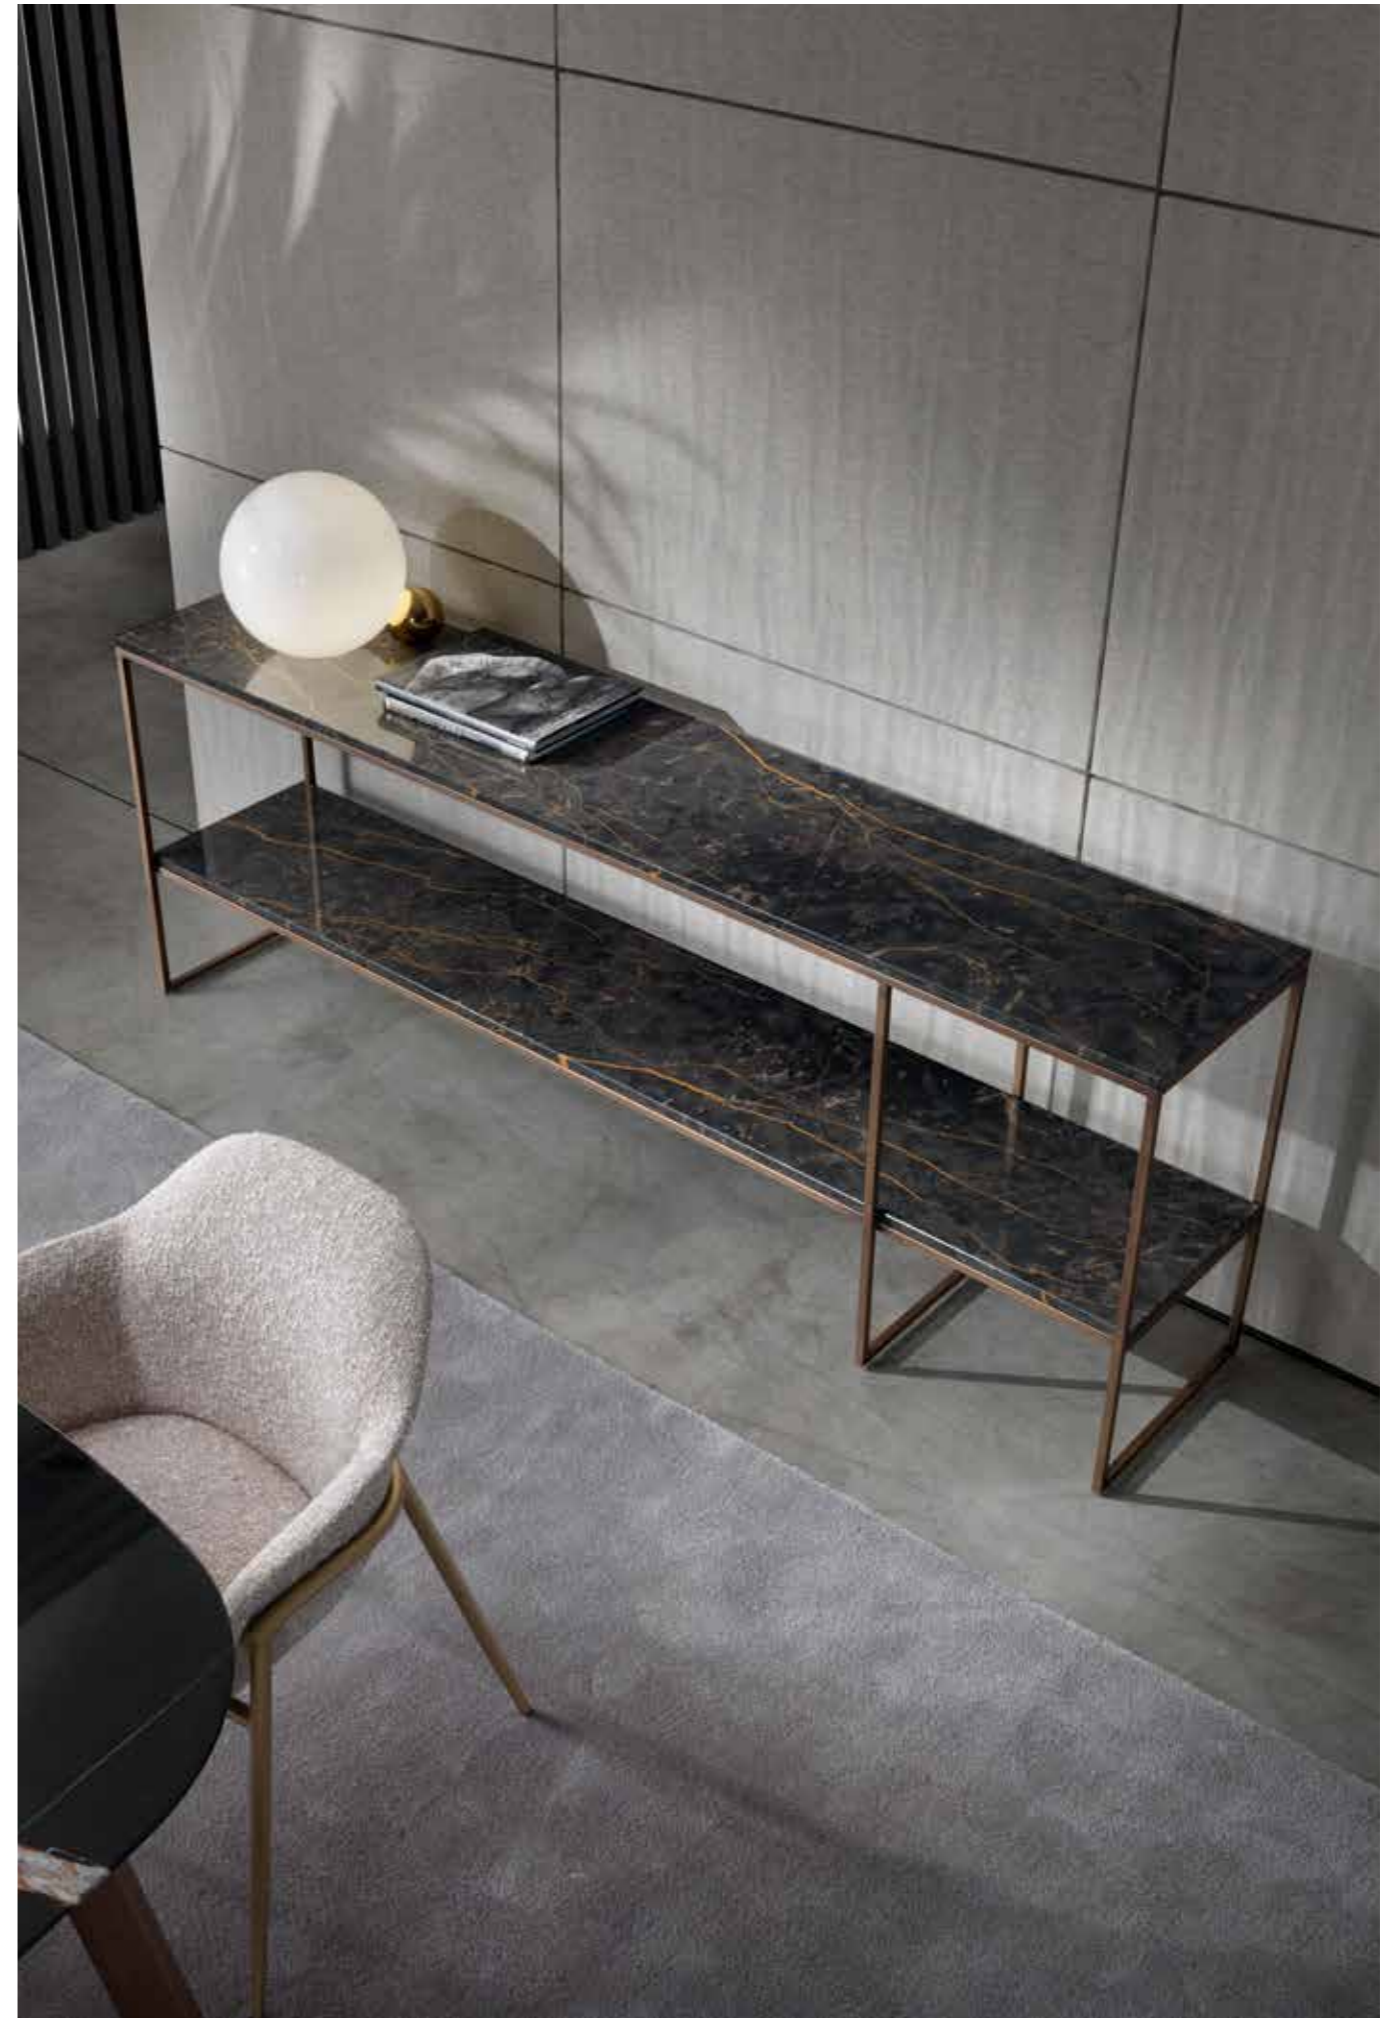

FRAME _ 2009 _ DESIGN **STUDIO MARELLI**