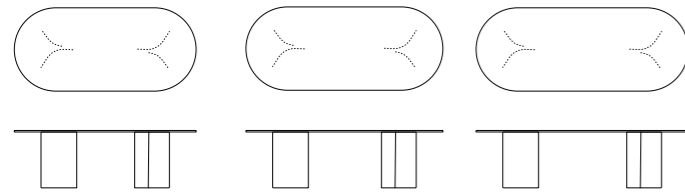

WAVE DINING TABLE _ 2022 _ DESIGN LUCA ERBA

WAVE DINING TABLE _ 2022 _ DESIGN LUCA ERBA

214 Tavoli
Tables

7WA202
Top marmo/Marble top
7WA212
Top vetro/Glass top
L240 P110 H74

7WA201
Top marmo/Marble top
7WA211
Top vetro/Glass top
L260 P110 H74

7WA203
Top marmo/Marble top
7WA213
Top vetro/Glass top
L280 P110 H74

Top: rovere impiallacciato o marmo, spessore 20 mm
Base: tubo di metallo quadrato, sezione 15 mm
Top: oak veneer or marble, 20 mm thick
Base: square metal tube, section 15 mm

Top in vetro extralight temperato, spessore 6 mm
Base: tubo di metallo quadrato, sezione 15 mm
Top: extralight tempered glass, 6 mm thick
Base: square metal tube, section 15 mm