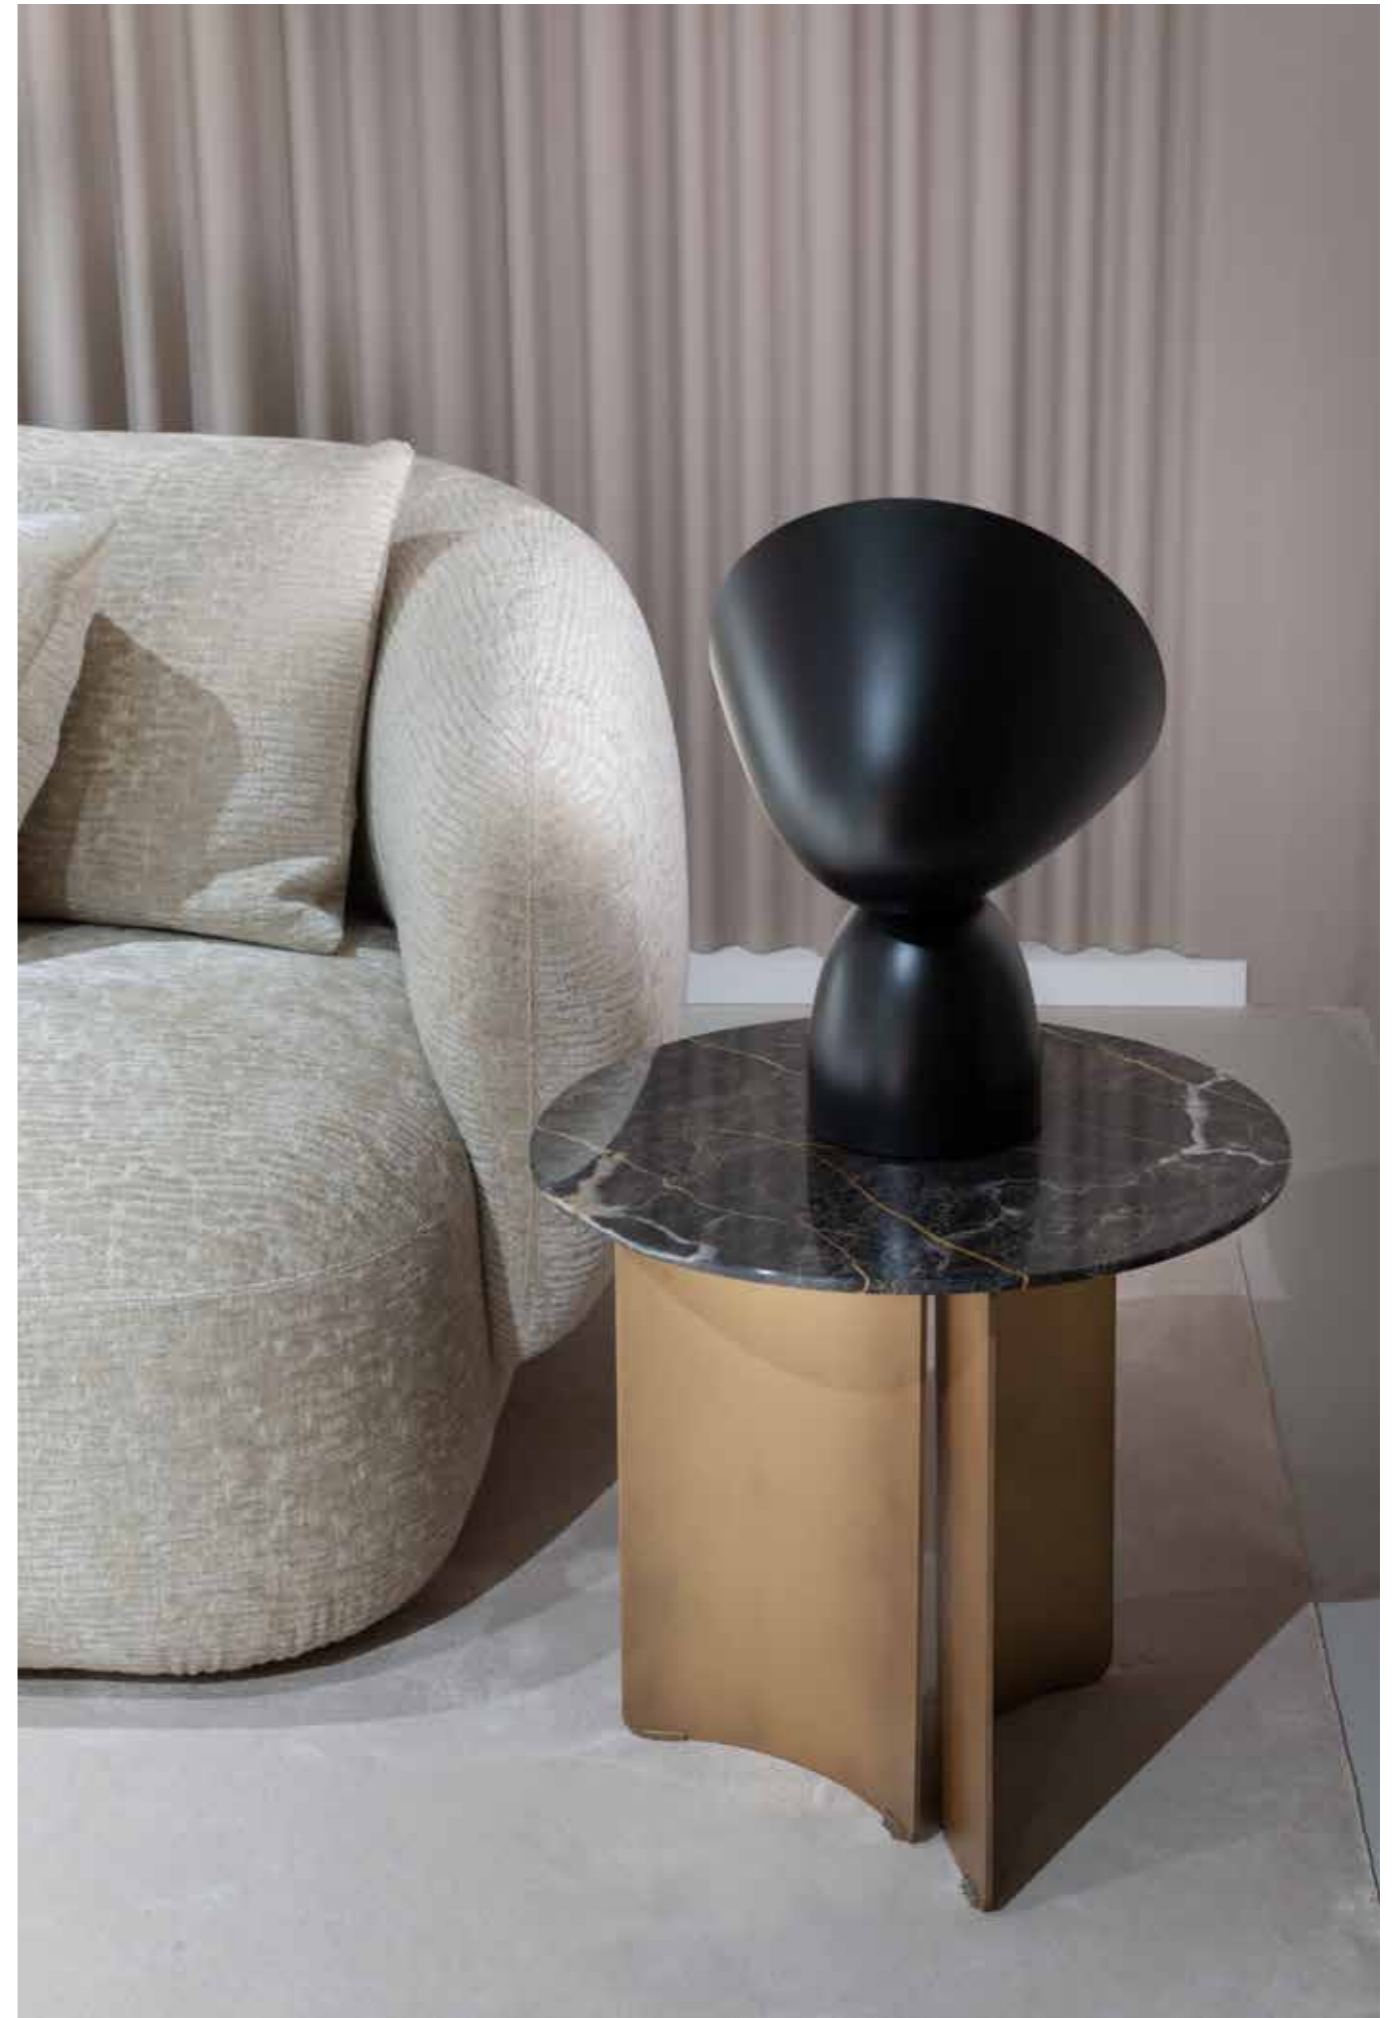

WAVE _ 2021 _ DESIGN **LUCA ERBA**

WAVE _ COFFEE TABLES

7WA104 Ø CM 120X27H

7WA102 Ø CM 60X37H

7WA101 Ø CM 50X47H

TOP: OPP17 PORT LAURENT MARBLE

BASE: OPM20 DÉLABRÉ BRASS BRUSHED METAL