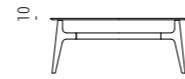

DUNE _ 2020 _ DESIGN PAOLO SALVADÈ

DUNE _ 2020 _ DESIGN PAOLO SALVADÈ

Top: marmo, spessore 20 mm
Top: marble, 20 mm thick

Top: Gres Porcellanato, spessore 12 mm
Top: Porcelain Stoneware, 20 mm thick

Top: metallo/vetro, spessore 10 mm
Top: metal/glass, 10 mm thick

Finiture
Finishes

Bbase in legno
Wooden base

Code
Cherry stained oak **OPR1** Wengé stained oak **OPR2** Walnut stained oak **OPR3** Natural oak **OPR4** Black stained oak **OPR5** Cherry Milano stained oak **OPR6**

Code
Tobacco stained oak **OPR8** Grey taupe stained oak **OPR9** Whitened oak **OPR10** Charcoal stained oak **OPR11** Mahogany stained oak **OPR12** Moka matt stained oak **OPR15**

Top in marmo
Marble top

Code
White Carrara marble **OPP1** Black Marquinia marble **OPP2** Brown Emperador marble **OPP3** Grey Serena stone **OPP4** Beige Brera stone **OPP5** Calacatta marble **OPP7** Black and gold marble **OPP9** Perfetto brown marble **OPP10** Grey Stone marble **OPP11** Guatemala green marble **OPP12**

Code
Velvet brown marble **OPP13** Amani Bronze marble **OPP14** Covelano white marble **OPP15** Sahara noir marble **OPP16** Port Laurent marble **OPP17** Arabescato orobico grey marble **OPP20** Calacatta violet marble **OPP21**

Top in Gres Porcellanato
Porcelain Stoneware Top

Code
Nero Marquinia **OPG2** Statuario Select **OPG3**

Top in vetro
Glass top

Code
Transparent glass **OPV1** Frosted glass **OPV2** RAL 9016 traffic white back-painted glass **OPV3** RAL 9017 traffic black back-painted glass **OPV4** RAL 7044 silk grey back-painted glass **OPV5** RAL 1019 grey beige back-painted glass **OPV6** Chrome back-painted bronze glass **OPV9** Chrome back-painted grey glass **OPV10** Transparent bronze glass **OPV12** Transparent grey glass **OPV13**

Struttura in metallo
eccetto per 7DU101/7DU102
Metal structure
except for 7DU101/7DU102