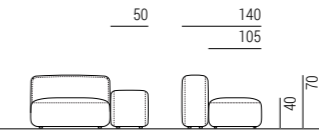

OPM6 RAL 9017 TRAFFIC BLACK PAINTED METAL

SCHEDA TECNICA TECHNICAL INFORMATION

marelli

SAHARA _ 2023 _ DESIGN MARCO CATTANEO

Sedute
Seats

Accessori
Accessories

Schienali
Beckests

Bracciolo
Armrest