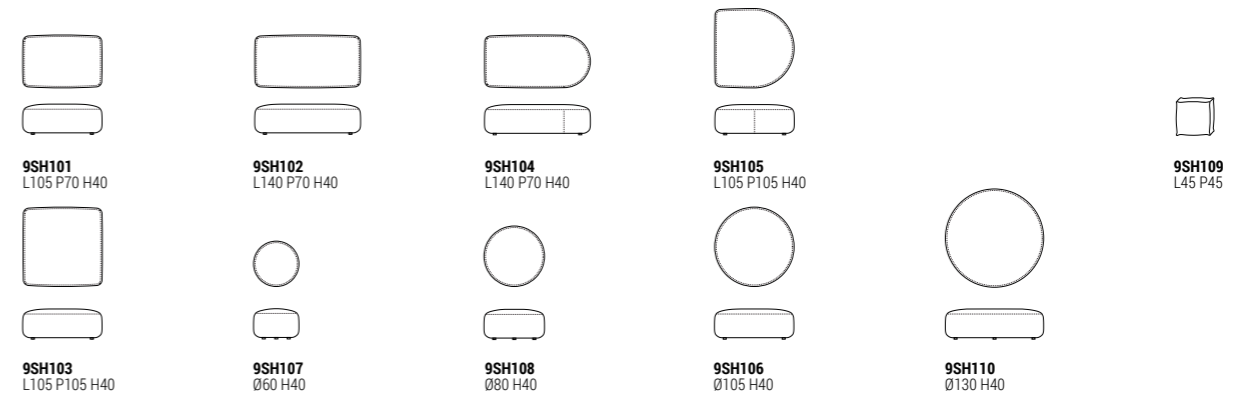

OPM6 RAL 9017 TRAFFIC BLACK PAINTED METAL

SCHEDA TECNICA TECHNICAL INFORMATION

marelli

SAHARA _ 2023 _ DESIGN MARCO CATTANEO

Sedute
Seats

Accessori
Accessories

Schienali
Beckests

Bracciolo
Armrest