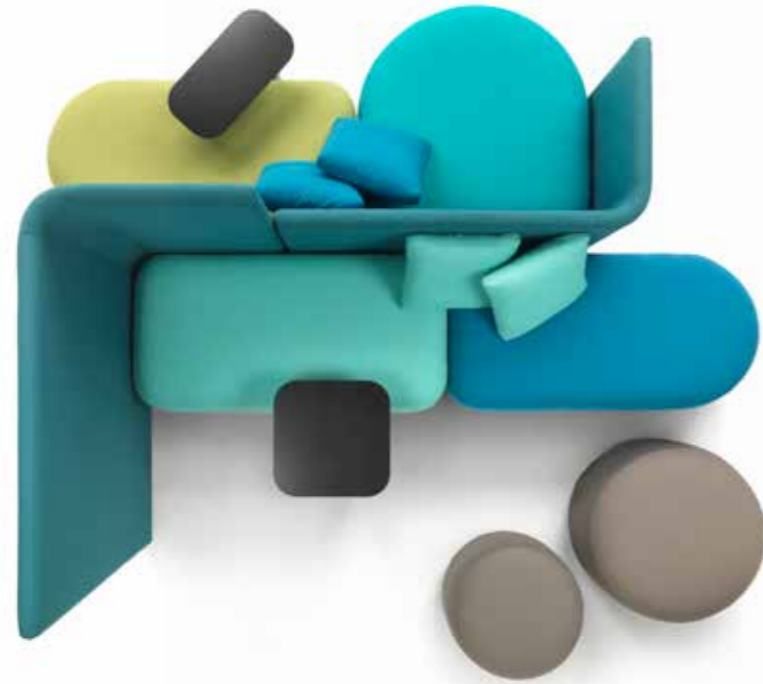

- 1 - 9SH402
- 2 - 9SH406
- 3 - 9SH104
- 4 - 9SH105
- 5 - 9SH102

SAHARA _ COMPOSITION

FABRIC: CAT. B/C ART. FIDIVI SEALIFE IN THE COLOURS 7033, 6546 AND 6591 AND B/C ART. FIDIVI LASER J 7025 CEDRO

SAHARA _ OTTOMANS

9SH108 Ø CM 80X40H

9SH107 Ø CM 60X40H

FABRIC: CAT. B/C ART. FIDIVI SEALIFE 2519

SAHARA _ SERVER

7SH101 CM 49X49X60H

SAHARA _ SERVER

7SH102 CM 30X60X60H

OPM6 RAL 9017 TRAFFIC BLACK PAINTED METAL

CUSHIONS:

2 X 9SH109 CM 45X45 WITH BAND

FABRIC: CAT. B/C ART. FIDIVI SEALIFE 6546

2 X 9SH109 CM 45X45 WITH BAND

FABRIC: CAT. B/C ART. FIDIVI SEALIFE 6591