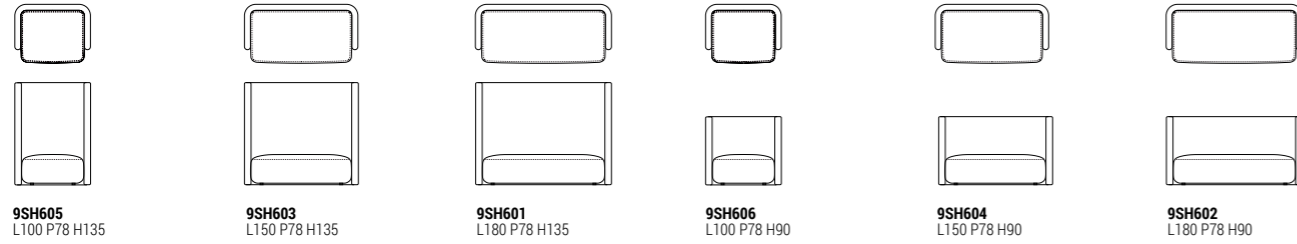

SAHARA _ 2023 _ DESIGN MARCO CATTANEO

SAHARA _ 2023 _ DESIGN MARCO CATTANEO

238

Divani
Sofas

9SH605
L100 P78 H135

9SH603
L150 P78 H135

9SH601
L180 P78 H135

9SH606
L100 P78 H90

9SH604
L150 P78 H90

9SH602
L180 P78 H90

Pareti divisorie
Dividing walls