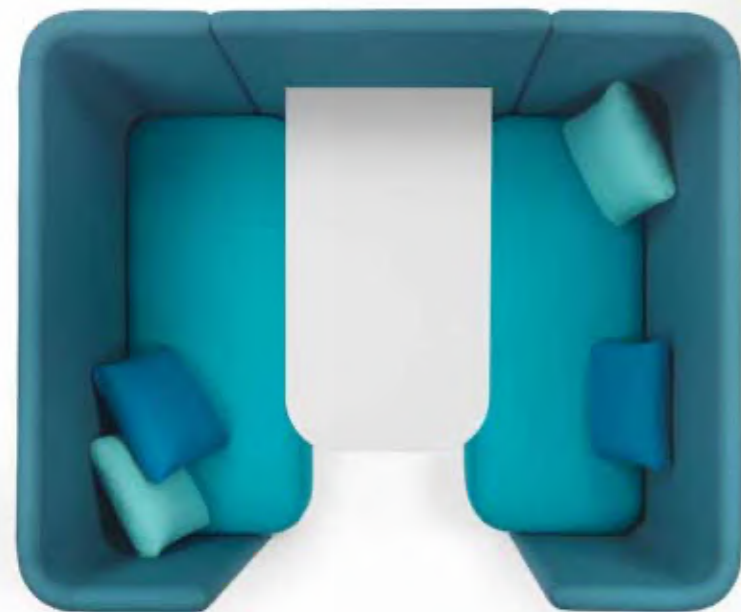

22

SAHARA _ BOX

9SH500 CM 220X180X135H

FABRIC FOR WALLS: CAT. B/C ART. FIDIVI SEALIFE 7033

FABRIC FOR SEATS: CAT. B/C ART. FIDIVI SEALIFE 6591

TABLE TOP: WHITE HPL

TABLE LEG: OPM6 RAL 9017 TRAFFIC BLACK PAINTE METAL
CUSHIONS:

2 X 9SH109 CM 45X45 WITH BAND

FABRIC: CAT. B/C ART. FIDIVI SEALIFE 6546

2 X 9SH109 CM 45X45 WITH BAND

FABRIC: CAT. B/C ART. FIDIVI SEALIFE 6591