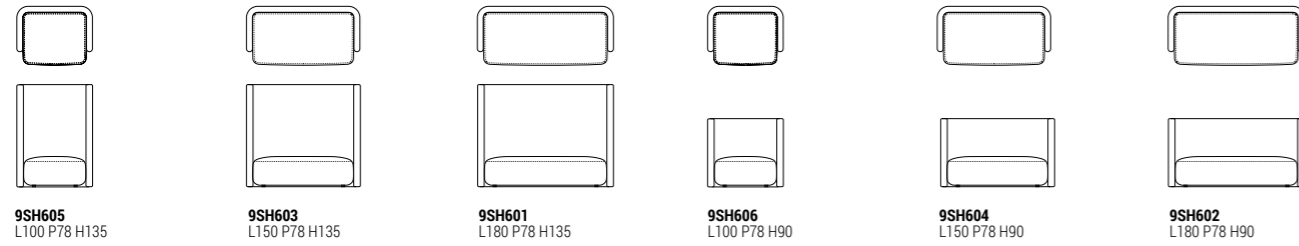

SAHARA _ 2023 _ DESIGN MARCO CATTANEO

238

Divani
Sofas