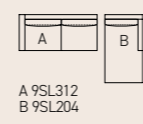

A 9SL312
B 9SL204

Slide | Clipper | Twig | Thor | Clip