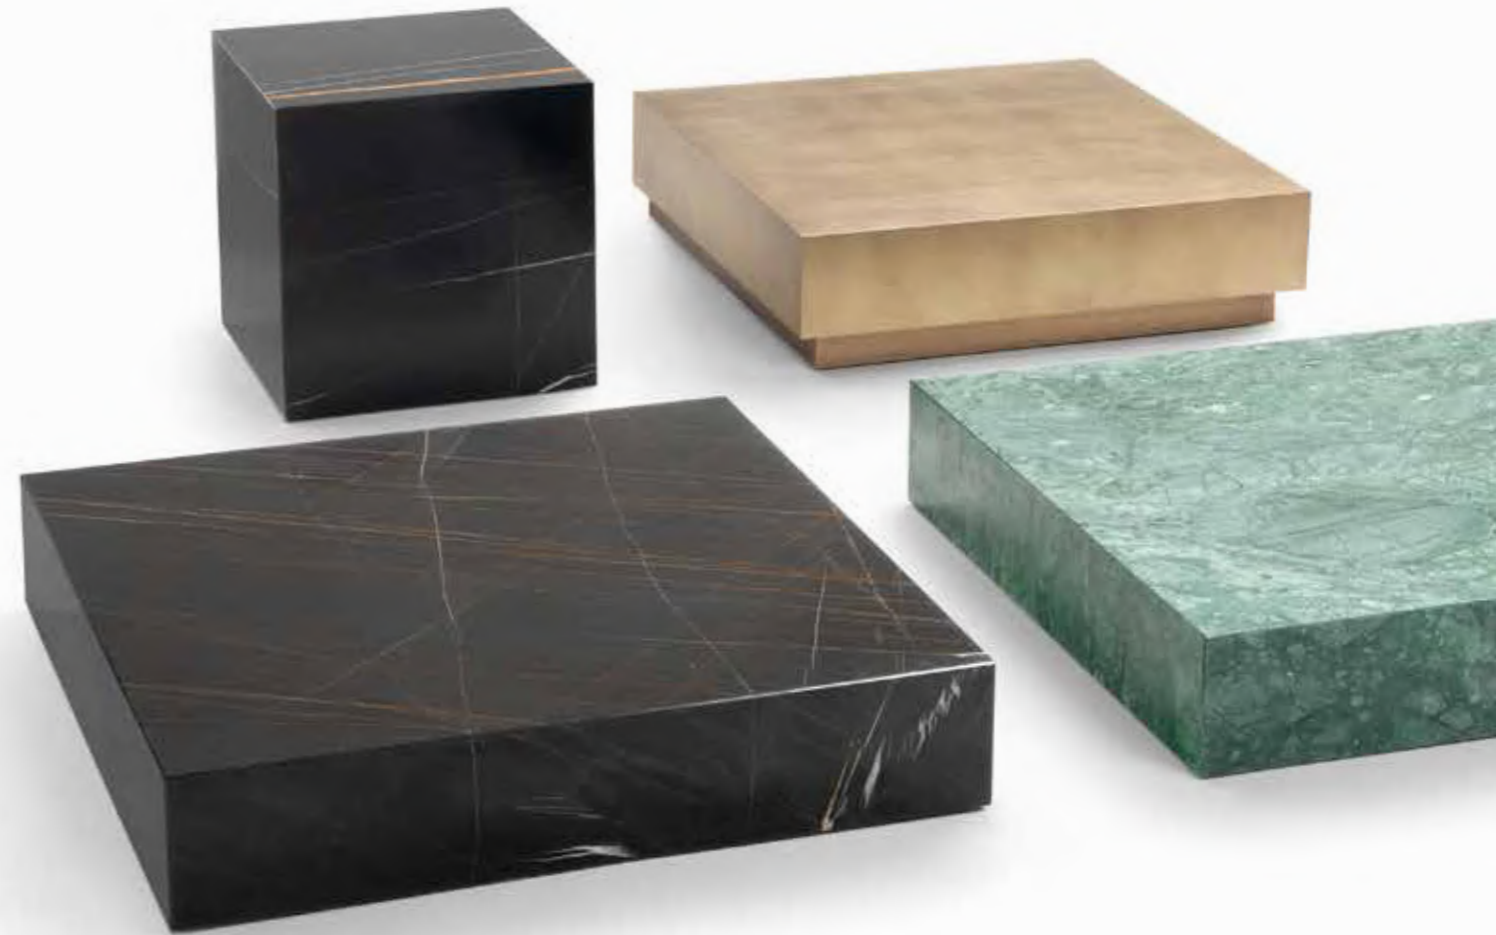

THOR_ TABLES
7TH102 CM 100X100X19H
7TH104 CM 50X50X50H
SAHARA NOIR MARBLE
7TH102 CM 100X100X19H
OPP12 GUATEMALA GREEN MARBLE
7TH212 CM 100X100X27H
OPM15 ANTIQUE GOLD BRUSHED METAL