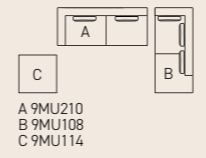

Matheus | Twig | Thor | Clip | Leaf

MATHEUS composition cm 340x225 made of : Side element 9MU210 cm 240x100 | Chaise longue 9MU108 cm 225x100 | Ottoman 9MU114 cm 100x100 | Fabric: cat. H art. Sahco Avalon 2 col. 002 | Base: OPM15 antique gold brushed metal | Extra cushions: 2 x 9MU101 cm 50x50 with band Fabric: cat. H art. Sahco Avalon 2 col. 0047 | 3 x 9CU106 cm 45x45 Fabric: cat. H art. Casamance Mollino 4718-0365 Tourterelle **TWIG coffee table** 7TG103 ø cm 100x35h | Top: OPP7 Calacatta gold | Base: OPM15 antique gold brushed metal **THOR side table** 7TH204 cm 50x50x50h OPM20 Délabré brass brushed metal **LEAF server table** 7LE101 cm 64x25x51h OPM16 shiny brass chrome metal **CLIP side table** ø cm 40x50h OPM16 shiny brass chrome metal