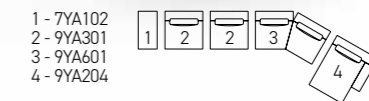

YANN composition **cm 423x233**
Fabric: cat. F/G art. Casamance Lierna 4976 0327 sable
YANN table
7YA104 cm 50x100x24h
MDF painted in finish OPM20 Délabré brass brushed

Cushions:
3 x 9CU106 cm 45x45
Fabric: cat. F/G art. Casamance Lierna 4976 0327 sable
2 x 9CU106 cm 45x45
Fabric: cat. F/G art. Misia Aime M188 631 Terre d'ombre
2 x 9CU106 cm 45x45
Fabric: cat. D/E art. Persiano col. 208

SIGN armchairs
9SI112 cm 83x75x75h
Fabric: Cat. F/G art. Misia Aime M188 631 Terre d'ombre
Base: OPM15 antique gold brushed metal

WAVE tables
7WA104 ø cm 120x27h
7WA101 ø cm 50x47h
7WA102 ø cm 60x37h
Top: OPP13 Velvet brown marble
Base: OPM19 Délabré Pewter brushed metal
7WA106 ø cm 50x47h
7WA107 ø cm 60x37h
Base and top: OPM19 Délabré Pewter brushed metal