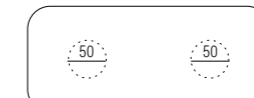

Arthur _2022_ DESIGN STUDIO MARELLI

Tavoli
Tables

7ART201
Top marmo/Marble top
7ART211
Top vetro/Glass top
ø50 H50

7ART202
Top marmo/Marble top
7ART212
Top vetro/Glass top
ø60 H40

7ART204
Top marmo/Marble top
7ART214
Top vetro/Glass top
ø100 H30

7ART203
Top marmo/Marble top
7ART213
Top vetro/Glass top
ø120 H30

Finiture
Finishes

Top in marmo
Marble top

White Carrara marble OPP1	Black Marquina marble OPP2	Brown Emperador marble OPP3	Grey Serena stone OPP4	Beige Brera stone OPP5	Calacatta marble OPP7	Black and gold marble OPP9	Perfetto brown marble OPP10	Grey Stone marble OPP11	Guatemala green marble OPP12

Velvet brown marble OPP13	Amani Bronze marble OPP14	Covelano white marble OPP15	Sahara noir marble OPP16	Port Laurent marble OPP17	Arabescato orobico grey marble OPP20	Calacatta violet marble OPP21	Travertino marble OPP22

Top in Gres Porcellanato
Porcelain Stoneware Top

Nero Marquina OPG2	Statuario Supremo OPG6

Top in vetro
Glass top

RAL 9016 traffic white back-painted glass OPV3	RAL 9017 traffic black back-painted glass OPV4	RAL 7044 silk grey back-painted glass OPV5	RAL 1019 grey beige back-painted glass OPV6	Chrome back-painted bronze glass OPV9	Chrome back-painted grey glass OPV10

Base in metallo
Metal Base

Brushed matt chrome metal OPM2	Brushed matt dark grey metal OPM3	RAL 9017 black painted metal OPM6	RAL 9016 white painted metal OPM7	Classic bronze brushed metal OPM9	Golden beach painted metal OPM10	Gold pearl painted metal OPM11	Brushed copper metal OPM12

Brushed antique brass metal OPM13	Brushed antique gold metal OPM15	Anodized bronze metal OPM18	Delabre pewter brushed metal OPM19	Delabre brass brushed metal OPM20	Dark bronze painted metal OPM21	Prosecco painted metal OPM22	Tobacco painted metal OPM23