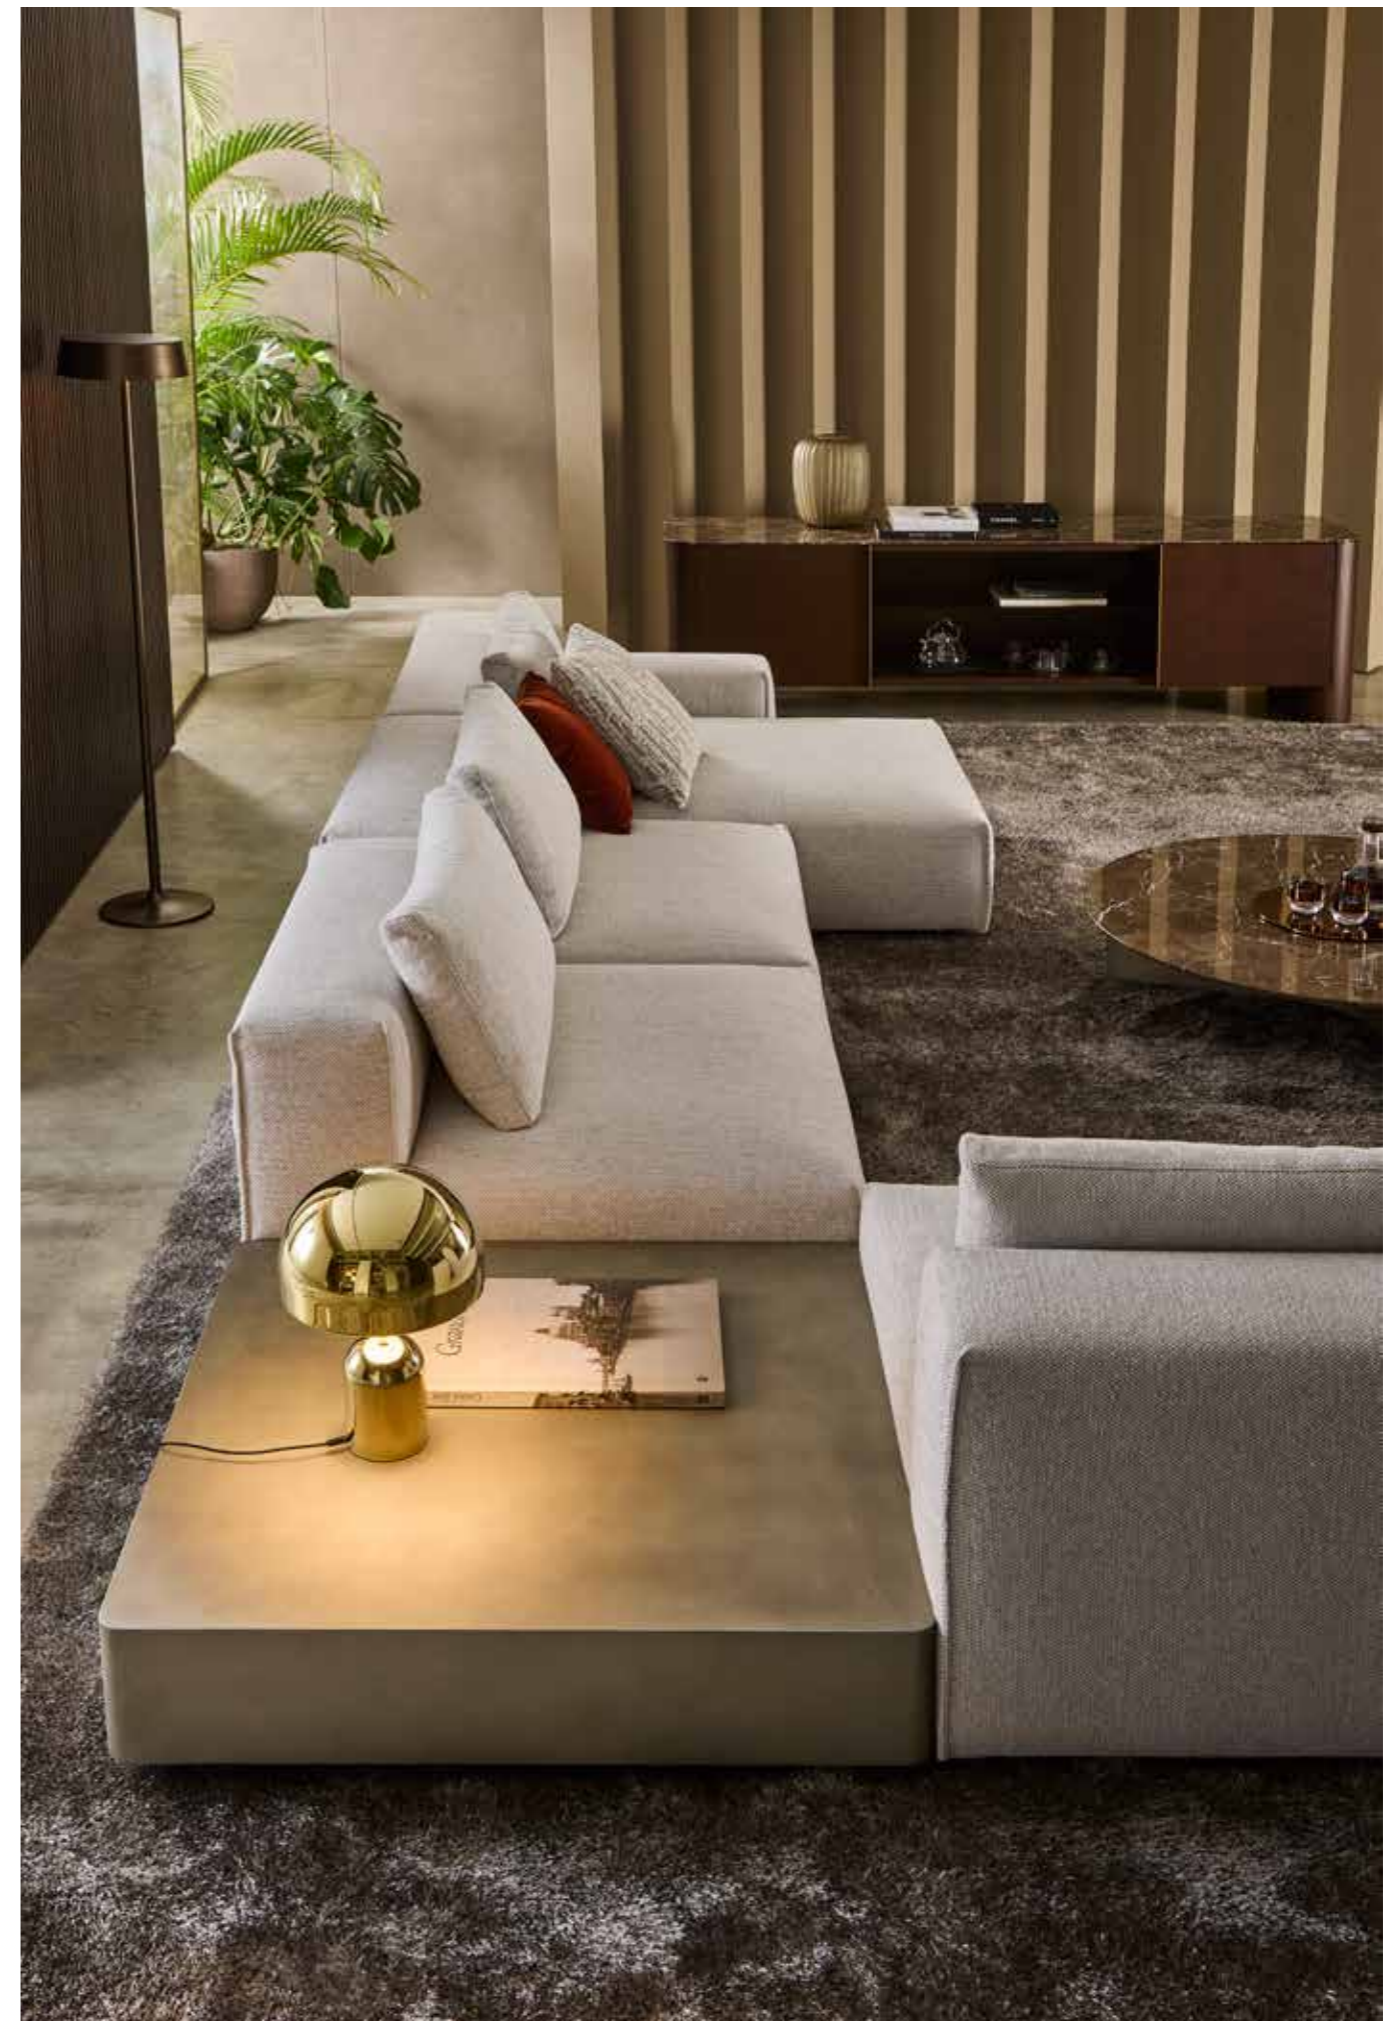

WAVE coffee tables

7WA121 ø cm 50x47h

Base and top: OPM19 Délabré pewter brushed metal

7WA102 ø 60x37h

Base: OPM19 Délabré pewter brushed metal
Top: OPP13 Velvet brown marble

YANN composition
in fabric cat. D/E art. Brasília 04

YANN table

9YA103 cm100x100x24

in OPM20 Délabré brass brushed finish

THEO sideboard

7THE103 cm 240x55x70h

Top: OPP13 Velvet brown marble

Structure: OPR15 moka matt stained oak

Handles: OPM15 antique gold brushed metal