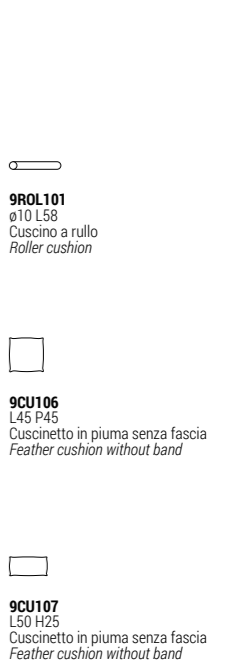

Cuscini Cushions