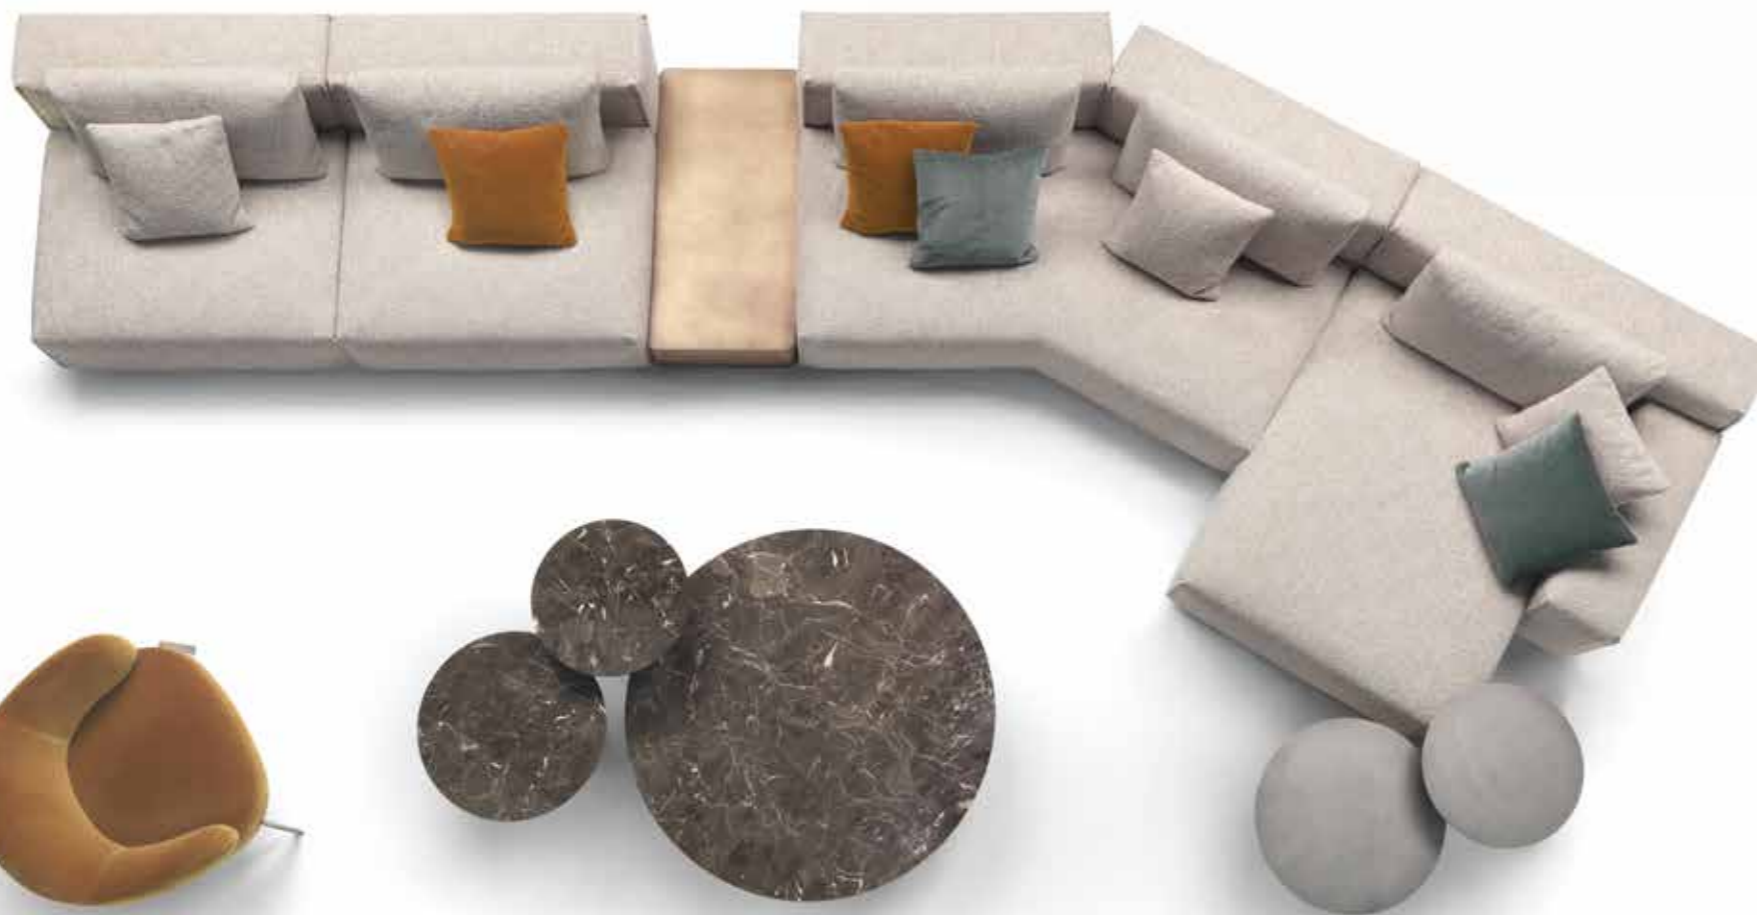

YANN composition **cm 423x233**
Fabric: cat. F/G art. Casamance Lierna 4976 0327 sable
YANN table
7YA104 cm 50x100x24h
MDF painted in finish OPM20 Délabré brass brushed

Cushions:
3 x 9CU106 cm 45x45
Fabric: cat. F/G art. Casamance Lierna 4976 0327 sable
2 x 9CU106 cm 45x45
Fabric: cat. F/G art. Misia Aime M188 631 Terre d'ombre
2 x 9CU106 cm 45x45
Fabric: cat. D/E art. Persiano col. 208

SIGN armchairs
9SI112 cm 83x75x75h
Fabric: Cat. F/G art. Misia Aime M188 631 Terre d'ombre
Base: OPM15 antique gold brushed metal

WAVE tables
7WA104 ø cm 120x27h
7WA101 ø cm 50x47h
7WA102 ø cm 60x37h
Top: OPP13 Velvet brown marble
Base: OPM19 Délabré Pewter brushed metal
7WA106 ø cm 50x47h
7WA107 ø cm 60x37h
Base and top: OPM19 Délabré Pewter brushed metal