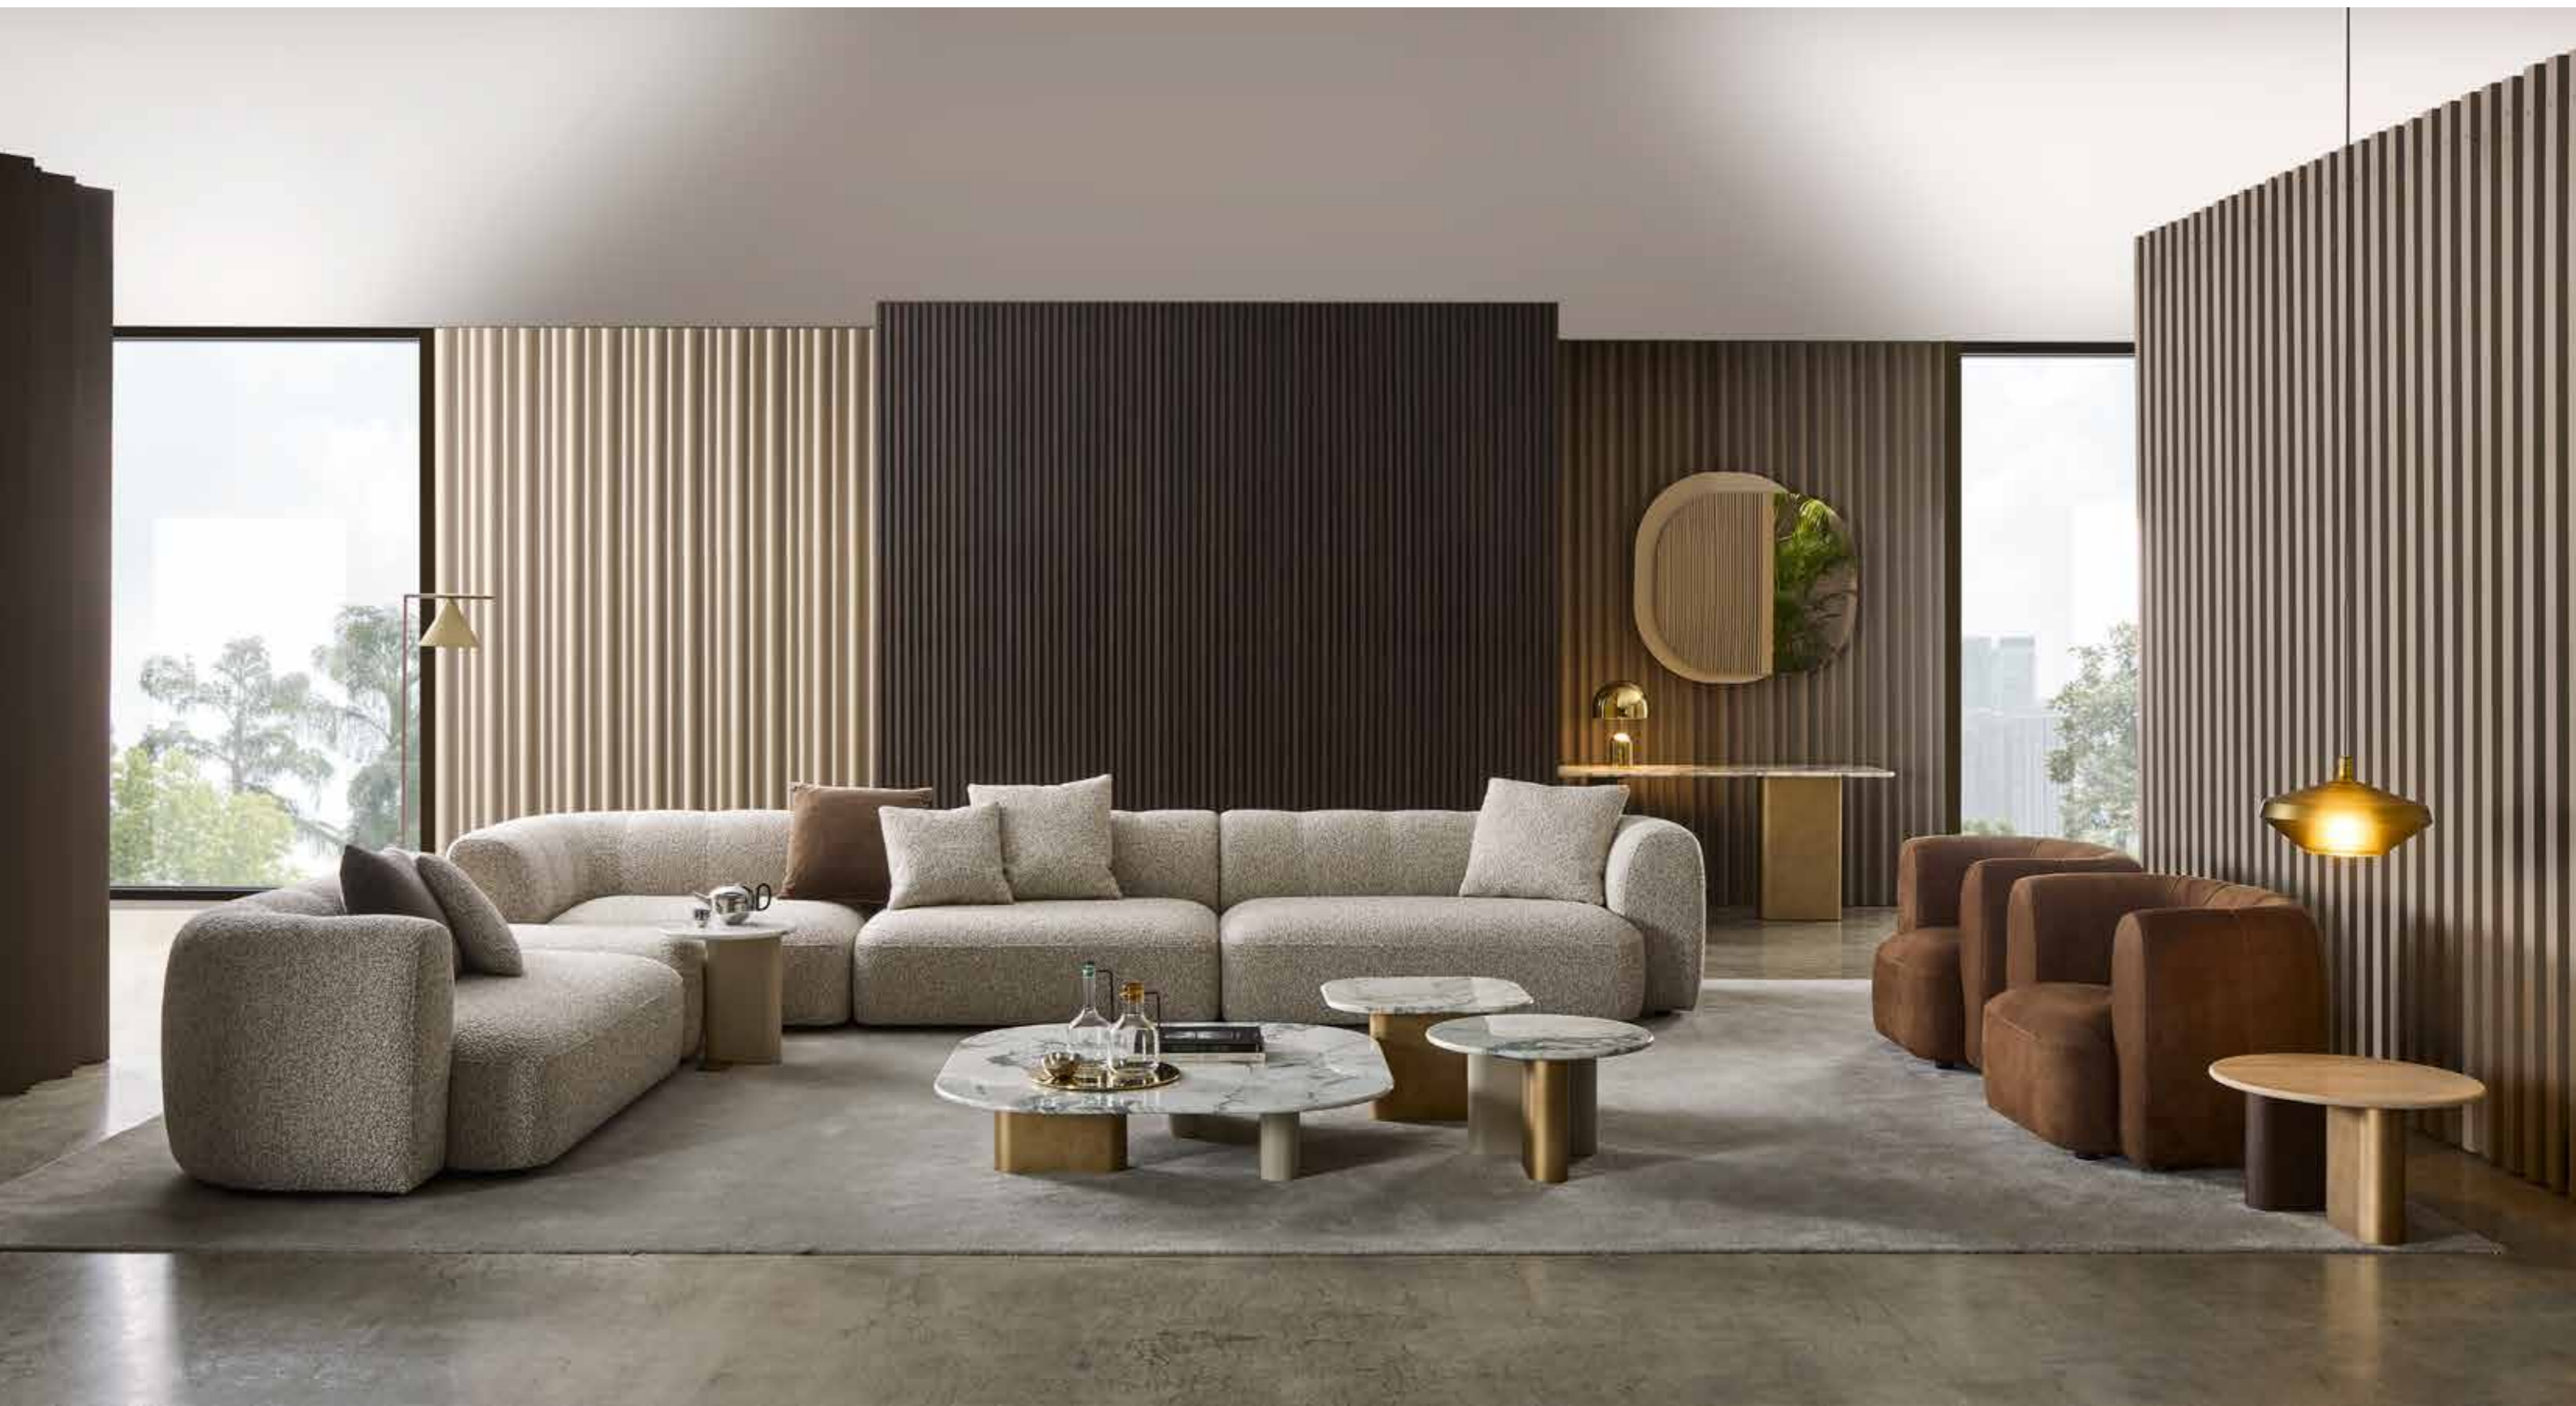

MILO composition cm 348x445
Fabric: Zimmer + Rohde Comfy Bouclé 10958-981

Cushions:
3 x 9CU106 cm 45x45
Fabric: Zimmer + Rohde Comfy Bouclé 10958-981
2 x 9CU108 cm 55x55
Fabric: Zimmer + Rohde Comfy Bouclé 10958-981
2 x 9CU108 cm 55x55
Fabric: cat. H art. Rubelli Spritz col. 07 castagna

MILO armchairs
9MIL101 cm 96x78x70h
Leather: Cat. Lusso art. Nabuk C3412

ONNO tables
7ON105 cm 120x120x25h
7ON101 cm 60x60x35h
7ON102 ø cm 60x35h
Bases: beige painted MDF
+ MDF painted in finish OPM20 délabré brass brushed