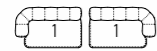

MILO composition cm 350x107x70h
Fabric: cat. D/E art. Clusone 08

Cushions:

1 x 9CU104 cm 60x60

Leather: cat. Extra art. Levante 5608

1 x 9CU104 cm 60x60

1 x 9CU106 cm 45x45

Fabric: cat. D/E art. Clusone 08

1 x 9CU106 cm 45x45

Fabric: cat. H art. Misia M261 80 1 Ivory

ONNO coffee tables

7ON110 ø cm 90x25h

7ON101 cm 60x60x35h

Bases: OPR15 moka matt stained oak

+ MDF painted in finish OPM20 Délabré brass brushed

Top: OPP7 Calacatta marble

1 - 9MIL302