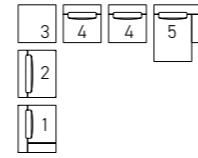

in OPM20 Délabré brass brushed finish

THEO sideboard**7THE103** cm 240x55x70h

Top: OPP13 Velvet brown marble

Structure: OPR15 moka matt stained oak

Handles: OPM15 antique gold brushed metal

WAVE coffee tables
7WA104 ø cm 120x27h
7WA101 ø cm 50x47h
Base: OPM20 Délabré brass brushed metal
Top: OPP7 Calacatta marble
7WA112 ø cm 60x37h
Base: OPM20 Délabré brass brushed metal
Top: RAL 7006 back-painted glass