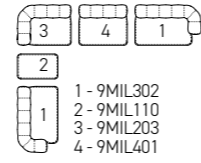

MILO composition cm 348x445
Fabric: Zimmer + Rohde Comfy Bouclé 10958-981

Cushions:
3 x 9CU106 cm 45x45
Fabric: Zimmer + Rohde Comfy Bouclé 10958-981
2 x 9CU108 cm 55x55
Fabric: Zimmer + Rohde Comfy Bouclé 10958-981
2 x 9CU108 cm 55x55
Fabric: cat. H art. Rubelli Spritz col. 07 castagna

MILO armchairs
9MIL101 cm 96x78x70h
Leather: Cat. Lusso art. Nabuk C3412

ONNO tables
7ON105 cm 120x120x25h
7ON101 cm 60x60x35h
7ON102 ø cm 60x35h
Bases: beige painted MDF
+ MDF painted in finish OPM20 délabré brass brushed