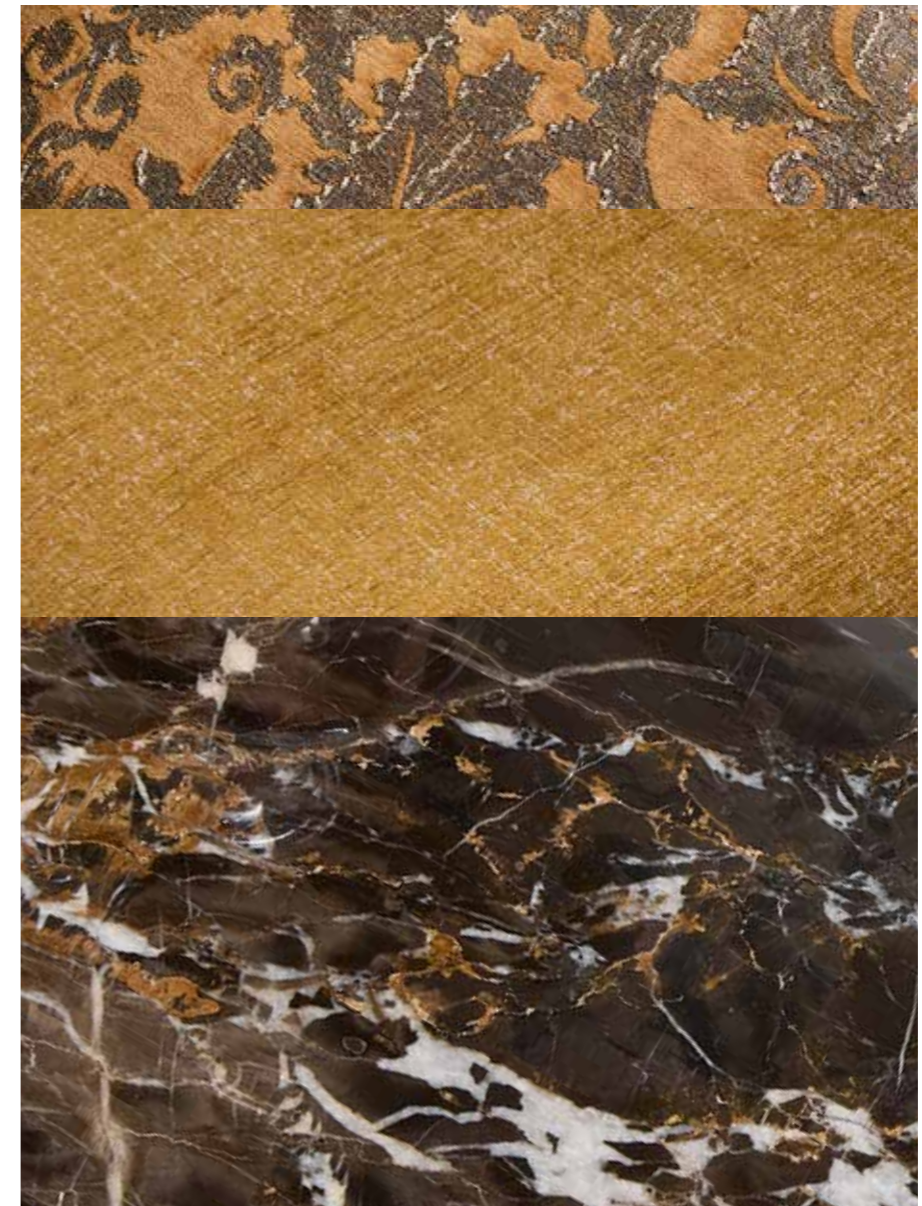

1 - 9MIL303
2 - 9MIL102

MOON ottoman
9MN102 ø cm 60x40h
Fabric: Zimmer
+ Rohde Ardecora Giardino d'Inverno 15487 294
Base: OPM15 antique gold brushed metal

ATENE coffee table
7AT102 ø cm 50x50h
Top: OPP9 Black and Gold marble
Base: OPM15 antique gold brushed metal