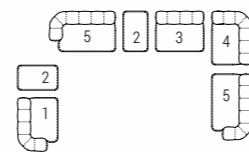

MILO composition cm 476x317
Fabric: cat. D/E art. Clusone col. 08

MILO armchair
9MIL101 cm 96x76x70h
Fabric: cat. F/G art. Orsetto 1/1

Cushions:
2 x 9CU104 cm 40x40
2 x 9CU106 cm 45x45
Fabric: cat. D/E art. Clusone 08
2 x 9CU106 cm 45x45
Fabric: cat. H art. Misia M261 80 1 Ivory
1 x 9CU106 cm 45x45
1 x 9CU104 cm 60x60
Leather: cat. Extra art. Levante 5608

MILO composition cm 208x107
Leather: cat. Extra art. Levante 5608

Cushions:
1 x 9CU104 cm 60x60
Leather: cat. Extra art. Levante 5608

1 - 9MIL301
2 - 9MIL110
3 - 9MIL401
4 - 9MIL203
5 - 9MIL302

ONNO coffee tables
7ON105 cm 120x120x25h
7ON102 ø cm 60x35h
7ON110 ø cm 90x25h
7ON101 cm 60x60x35h
7ON104 ø cm 45x45h
Bases: OPR15 moka matt stained oak
+ MDF painted in finish OPM20 Délabré brass brushed
Top: OPP7 Calacatta marble