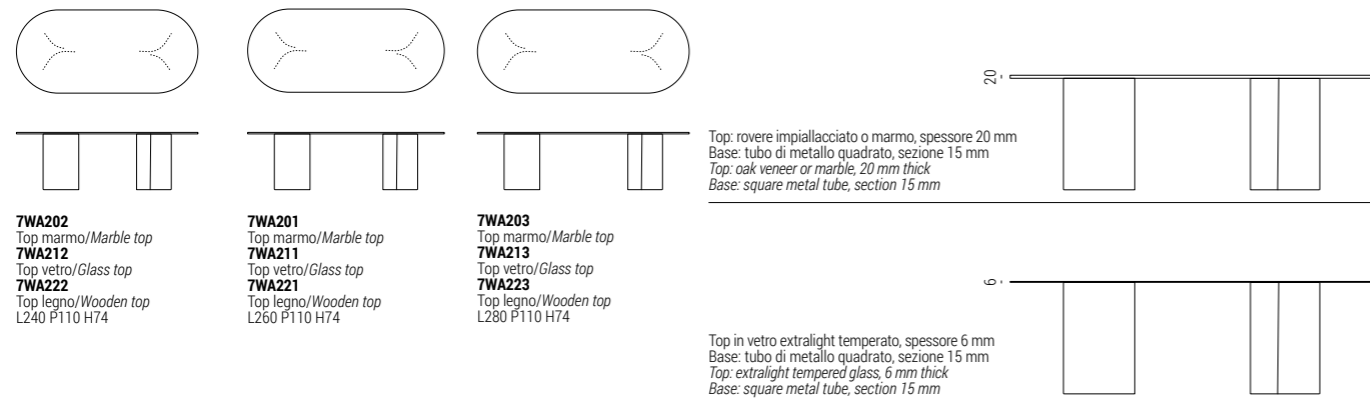

Wave Dining Table _ 2022 _ DESIGN LUCA ERBA

Tavoli
Tables

7WA202
Top marmo/Marble top
7WA212
Top vetro/Glass top
7WA222
Top legno/Wooden top
L240 P110 H74

7WA201
Top marmo/Marble top
7WA211
Top vetro/Glass top
7WA221
Top legno/Wooden top
L260 P110 H74

7WA203
Top marmo/Marble top
7WA213
Top vetro/Glass top
7WA223
Top legno/Wooden top
L280 P110 H74

Wave Dining Table _ 2022 _ DESIGN LUCA ERBA

Finiture
Finishes

Top in marmo Marble top										
Code	White Carrara marble OPP1	Black Marquina marble OPP2	Brown Emperador marble OPP3	Grey Serena stone OPP4	Beige Brera stone OPP5	Calacatta gold marble OPP7	Black and gold marble OPP9	Perfetto brown marble OPP10	Grey Stone marble OPP11	Guatemala green marble OPP12
Top in marmo Marble top										
Code	Velvet brown marble OPP13	Amani Bronze marble OPP14	Covelano white marble OPP15	Sahara noir marble OPP16	Port Laurent marble OPP17	Arabescato orobico grey marble OPP20	Calacatta violet marble OPP21	Travertino marble OPP22		
Top in Gres Porcellanato Porcelain Stoneware Top										
Code	Nero Marquina OPG2	Statuario Supremo OPG6								
Base in metallo Metal Base										
Code	Brushed matt chrome metal OPM2	Brushed matt dark grey metal OPM3	RAL 9017 black painted metal OPM6	RAL 9016 white painted metal OPM7	Classic bronze painted metal OPM9	Golden beach painted metal OPM10	Gold pearl painted metal OPM11	Brushed copper metal OPM12		
Code	Brushed antique brass metal OPM13	Brushed antique gold metal OPM15	Anodyc bronze metal OPM18	Delabre pewter brushed metal OPM19	Delabre brass brushed metal OPM20	Dark bronze painted metal OPM21	Prosecco painted metal OPM22	Tobacco painted metal OPM23