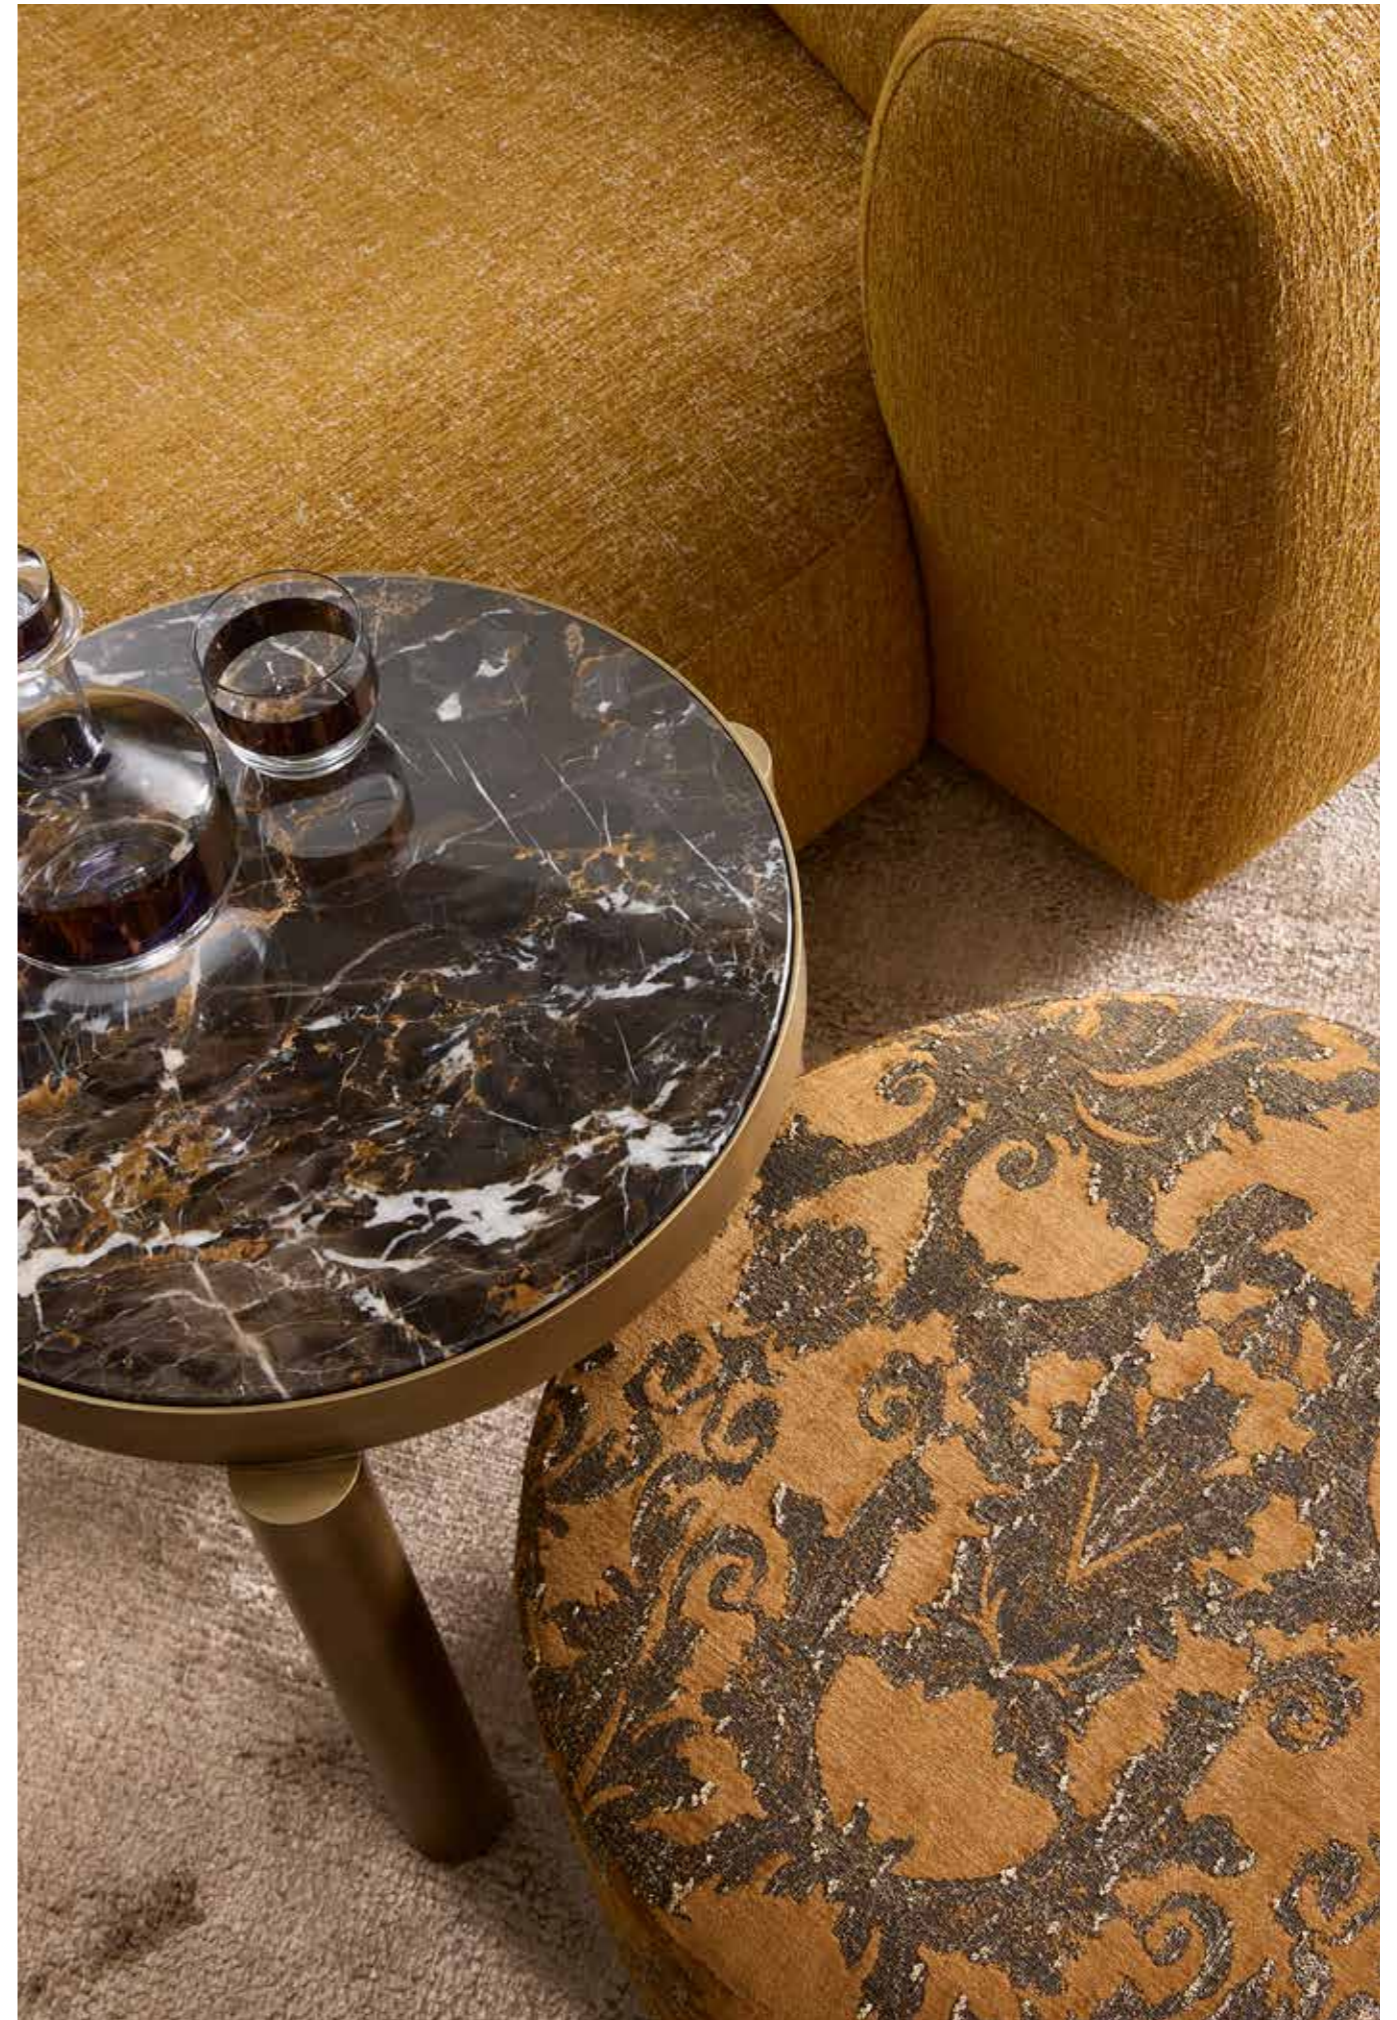

MOON ottoman
9MN102 ø cm 60x40h
Fabric: Zimmer
+ Rohde Ardecora Giardino d'Inverno 15487 294
Base: OPM15 antique gold brushed metal

ATENE coffee table
7AT102 ø cm 50x50h
Top: OPP9 Black and Gold marble
Base: OPM15 antique gold brushed metal