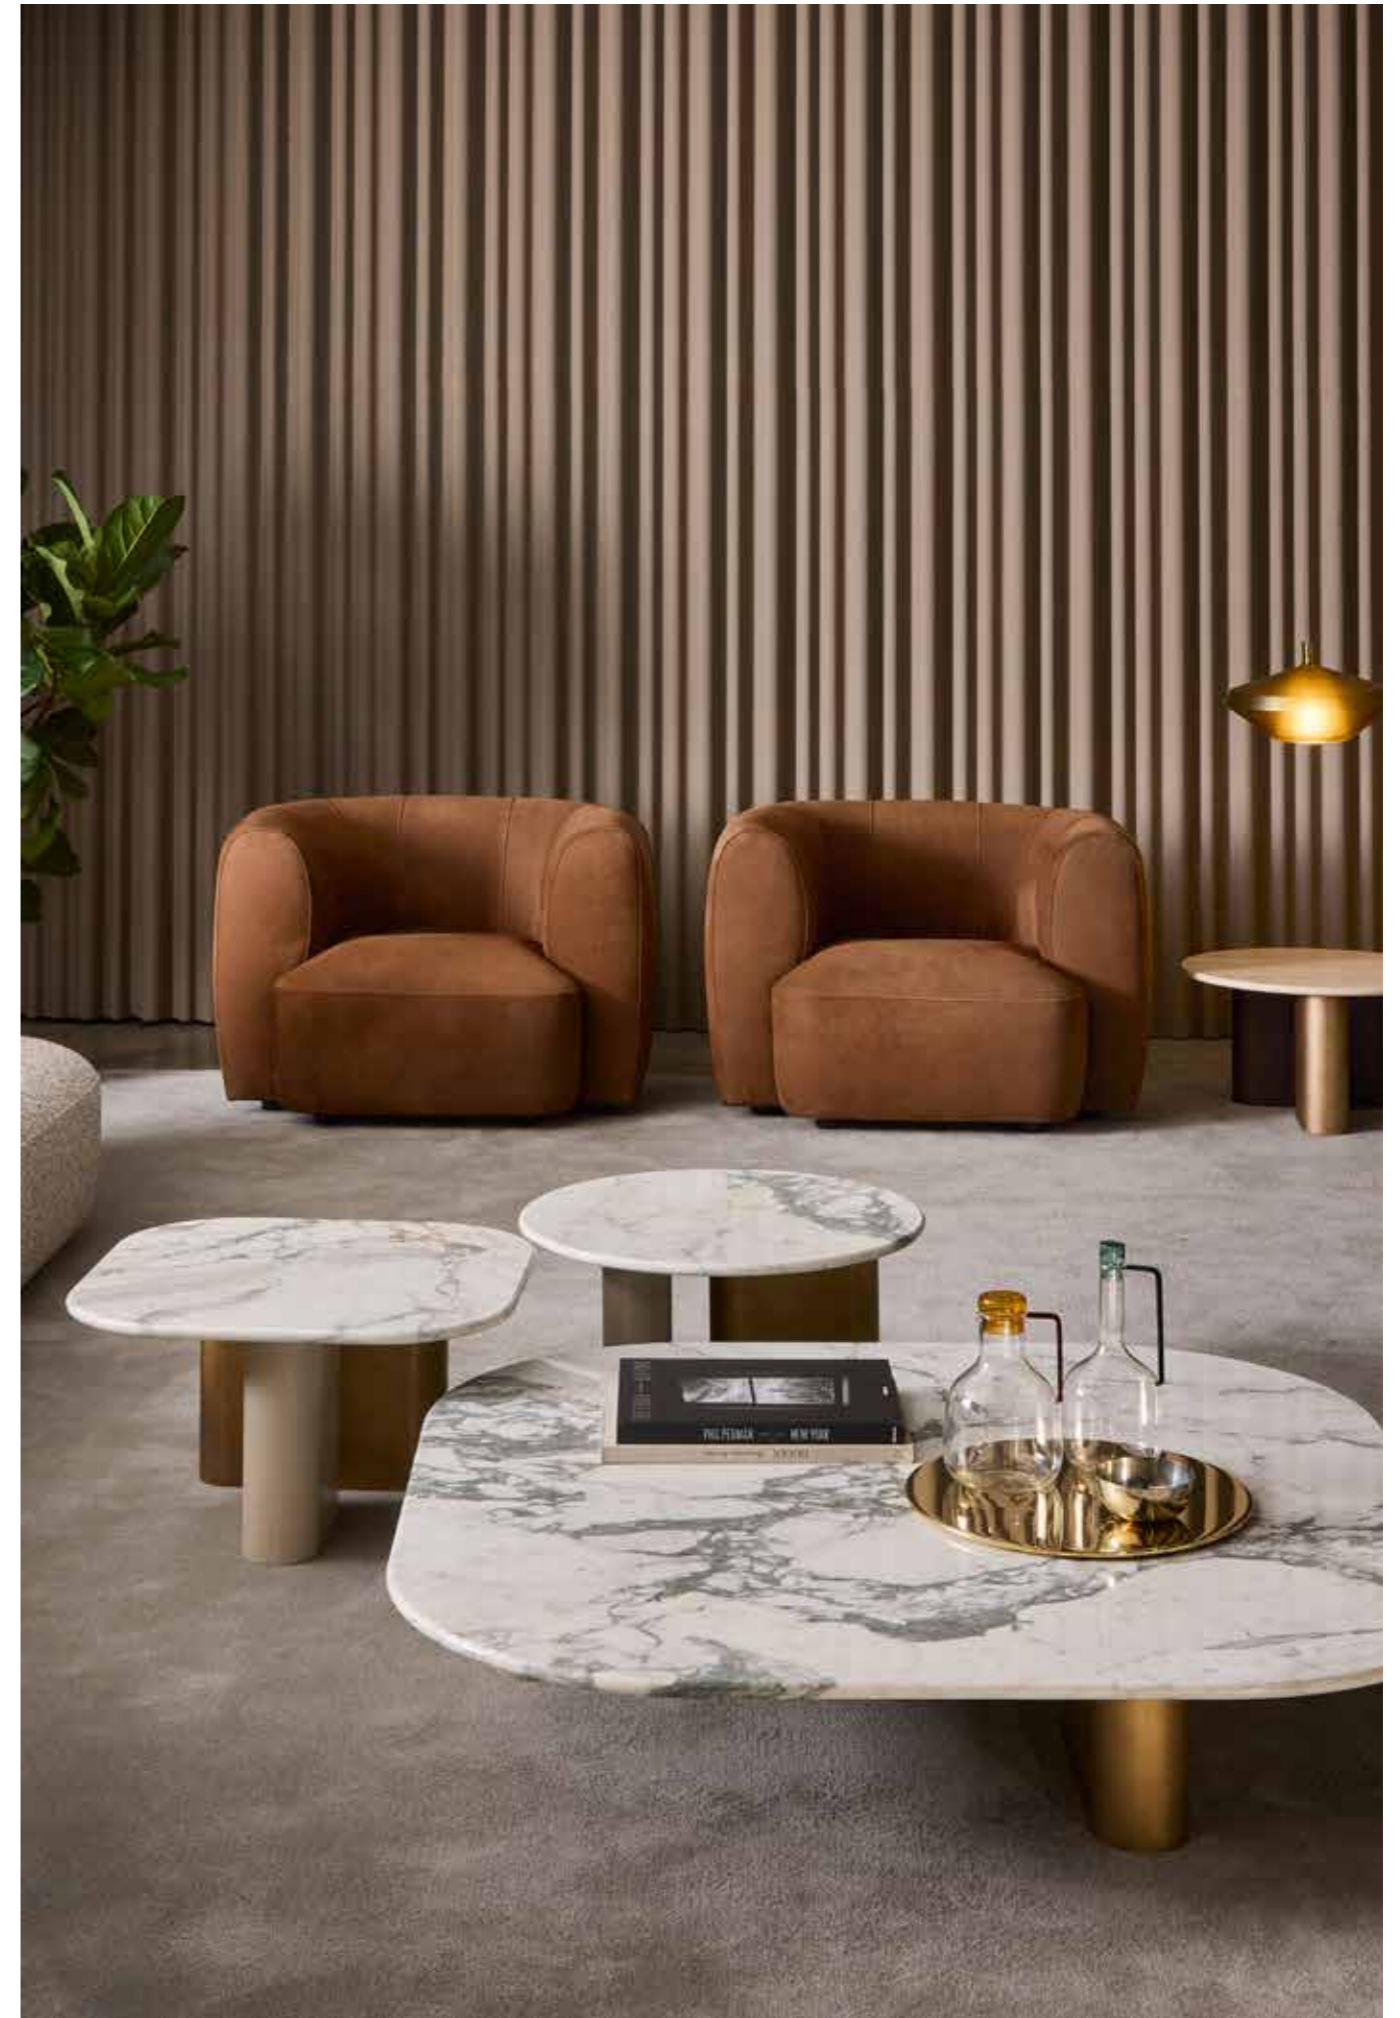

THEO mirror
7THE101 cm 110x4,5x105h
 Bronze mirror + Beige painted oak

MILO armchairs
9MIL101 cm 96x78x70h
 Leather: Cat. Lusso art. Nabuk C3412

ONNO tables
7ON105 cm 120x120x25h
7ON101 cm 60x60x35h
7ON102 ø cm 60x35h
 Bases: Beige painted MDF
 + MDF painted in finish OPM20 délabré brass brushed
 Top: OPP7 Calacatta marble