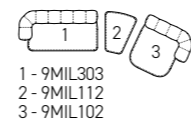

1 - 9MIL303
2 - 9MIL112
3 - 9MIL102

MILO composition in fabric cat. F/G art. Orsetto 05/6