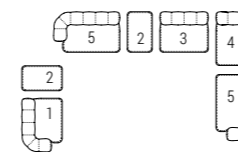

1 - 9MIL301
2 - 9MIL110
3 - 9MIL401
4 - 9MIL203
5 - 9MIL302