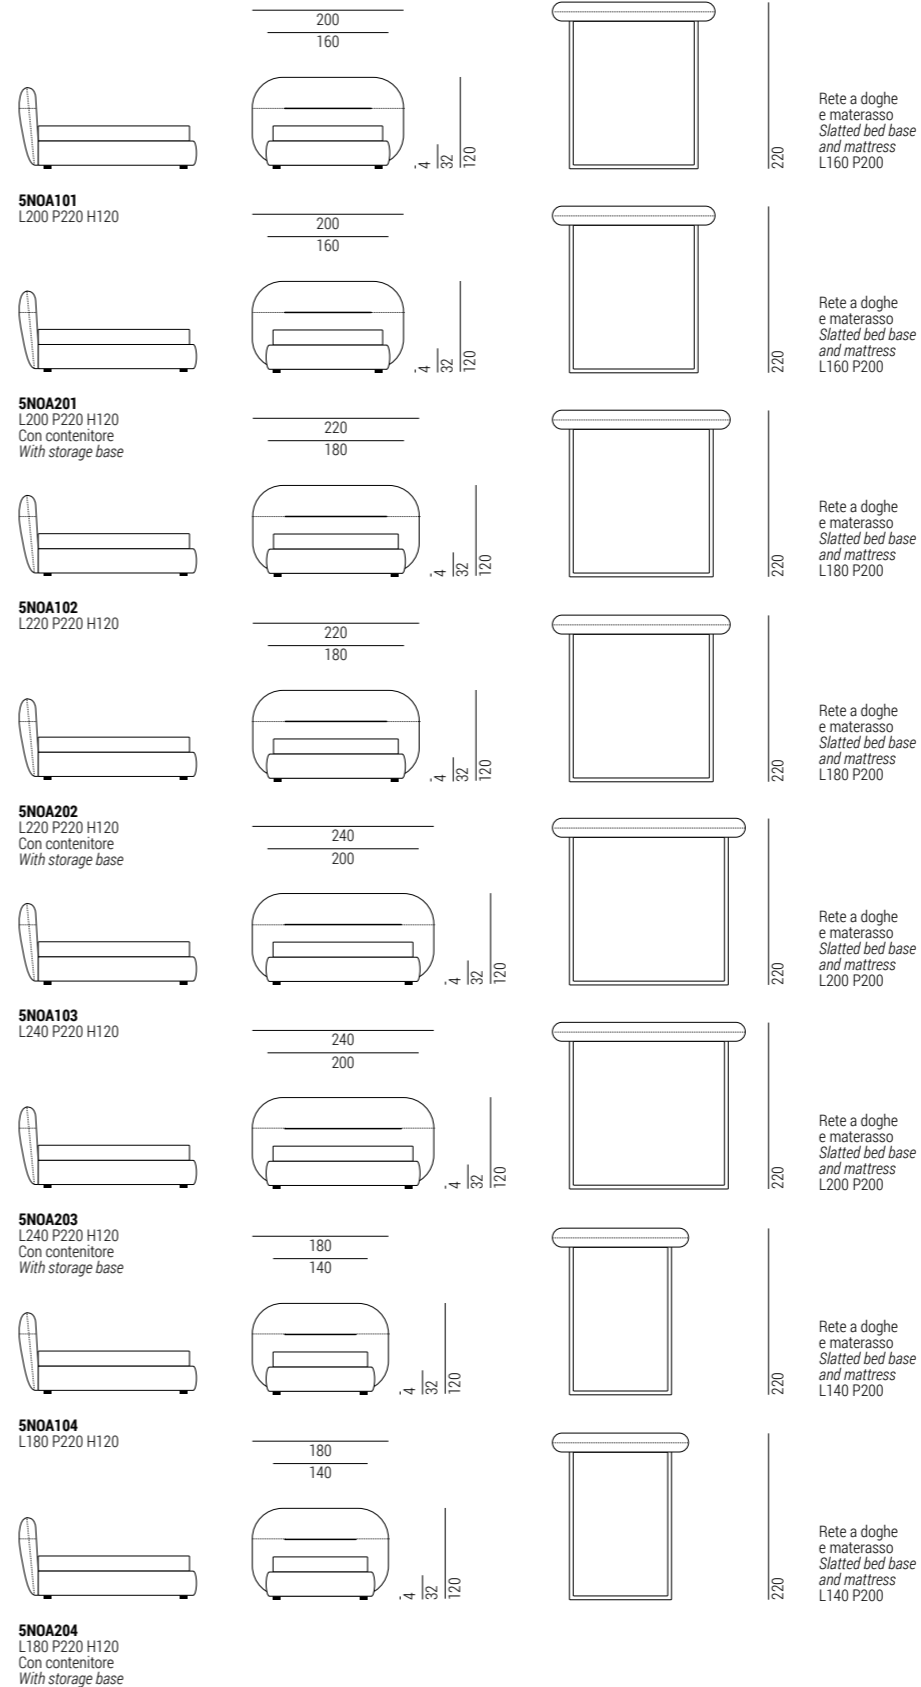

Structure consisting of panels composed of wood particles, mainly poplar and fir.
Padding in non-deformable polyurethane covered in dacron.
Bed base with structure in iron tube and beech slats.
Available in three different widths, also with storage compartment under the bed base.
Removable cover in fabric, non-removable in leather and artificial leather.

Конструкция состоит из панелей из древесных частиц, в основном тополя и ели.
Набивка из недеформируемого полиуретана, покрытого лавсаном.
Основание кровати с конструкцией из железной трубы и букowymi планками.
Доступен в трех вариантах ширины, а также с отделением для хранения под основанием кровати.
Съемный чехол из ткани, несъемный чехол из кожи и искусственной кожи.

Struktur bestehend aus Platten aus Holzpartikeln, hauptsächlich Pappel und Tanne.
Polsterung aus unverformbarem, mit Dacron überzogenem Polyurethan.
Lattenrost mit Struktur aus Eisenrohr und Buchenlatten.
Erhältlich in drei verschiedenen Breiten, auch mit Bettkasten unter dem Lattenrost.
Abnehmbarer Bezug aus Stoff, nicht abziehbar aus Leder und Kunstleder.

Letti Beds