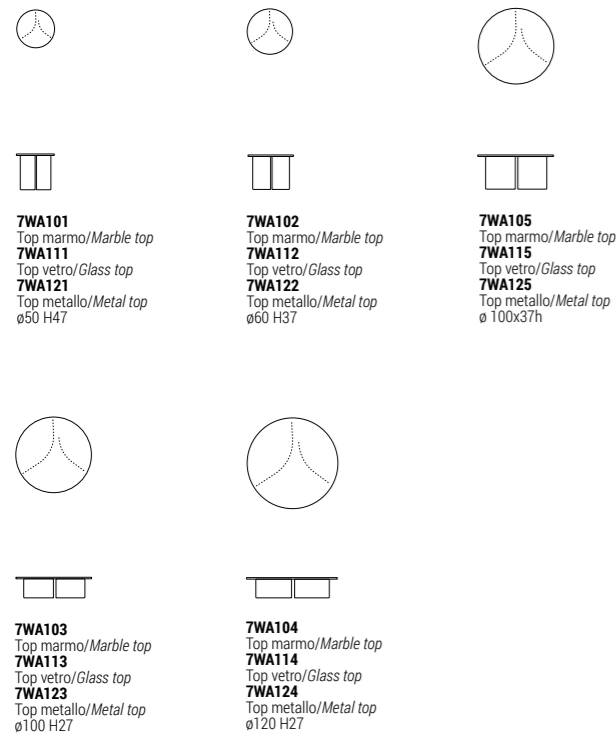

Wave _ 2021 _ DESIGN LUCA ERBA

Tavoli Tables

Top: rovere impiallacciato o marmo, spessore 20 mm
Base: tubo di metallo quadrato, sezione 15 mm
Top: oak veneer or marble, 20 mm thick
Base: square metal tube, section 15 mm

7WA101
Top marmo/Marble top
7WA111
Top vetro/Glass top
7WA121
Top metallo/Metal top
ø50 H47

7WA102
Top marmo/Marble top
7WA112
Top vetro/Glass top
7WA122
Top metallo/Metal top
ø60 H37

7WA105
Top marmo/Marble top
7WA115
Top vetro/Glass top
7WA125
Top metallo/Metal top
ø 100x37h

7WA103
Top marmo/Marble top
7WA113
Top vetro/Glass top
7WA123
Top metallo/Metal top
ø100 H27

7WA104
Top marmo/Marble top
7WA114
Top vetro/Glass top
7WA124
Top metallo/Metal top
ø120 H27

Wave _ 2021 _ DESIGN LUCA ERBA

Finiture Finishes

Top in marmo Marble top										
Code	White Carrara marble OPP1	Black Marquina marble OPP2	Brown Emperador marble OPP3	Grey Serena stone OPP4	Beige Brera stone OPP5	Calacatta gold marble OPP7	Black and gold marble OPP9	Perfetto brown marble OPP10	Grey Stone marble OPP11	Guatemala green marble OPP12
Top in marmo Marble top										
Code	Velvet brown marble OPP13	Amani Bronze marble OPP14	Covelano white marble OPP15	Sahara noir marble OPP16	Port Laurent marble OPP17	Arabescato orobico grey marble OPP20	Calacatta violet marble OPP21	Travertino marble OPP22		
Top in Gres Porcellanato Porcelain Stoneware Top										
Code	Nero Marquina OPG2	Statuario Supremo OPG6								
Top in vetro Glass top										
Code	RAL 9016 traffic white back-painted glass OPV3	RAL 9017 traffic black back-painted glass OPV4	RAL 7044 silk grey back-painted glass OPV5	RAL 1019 grey beige back-painted glass OPV6	Chrome back-painted bronze glass OPV9	Chrome back-painted grey glass OPV10				
Base in metallo Metal Base										
Code	Brushed matt chrome metal OPM2	Brushed matt dark grey metal OPM3	RAL 9017 black painted metal OPM6	RAL 9016 white painted metal OPM7	Classic bronze painted metal OPM9	Golden beach painted metal OPM10	Gold pearl painted metal OPM11			
Code	Brushed copper metal OPM12	Brushed antique brass metal OPM13	Brushed antique gold metal OPM15	Delabre pewter brushed metal OPM19	Delabre brass brushed metal OPM20	Dark bronze painted metal OPM21	Prosecco painted metal OPM22	Tobacco painted metal OPM23