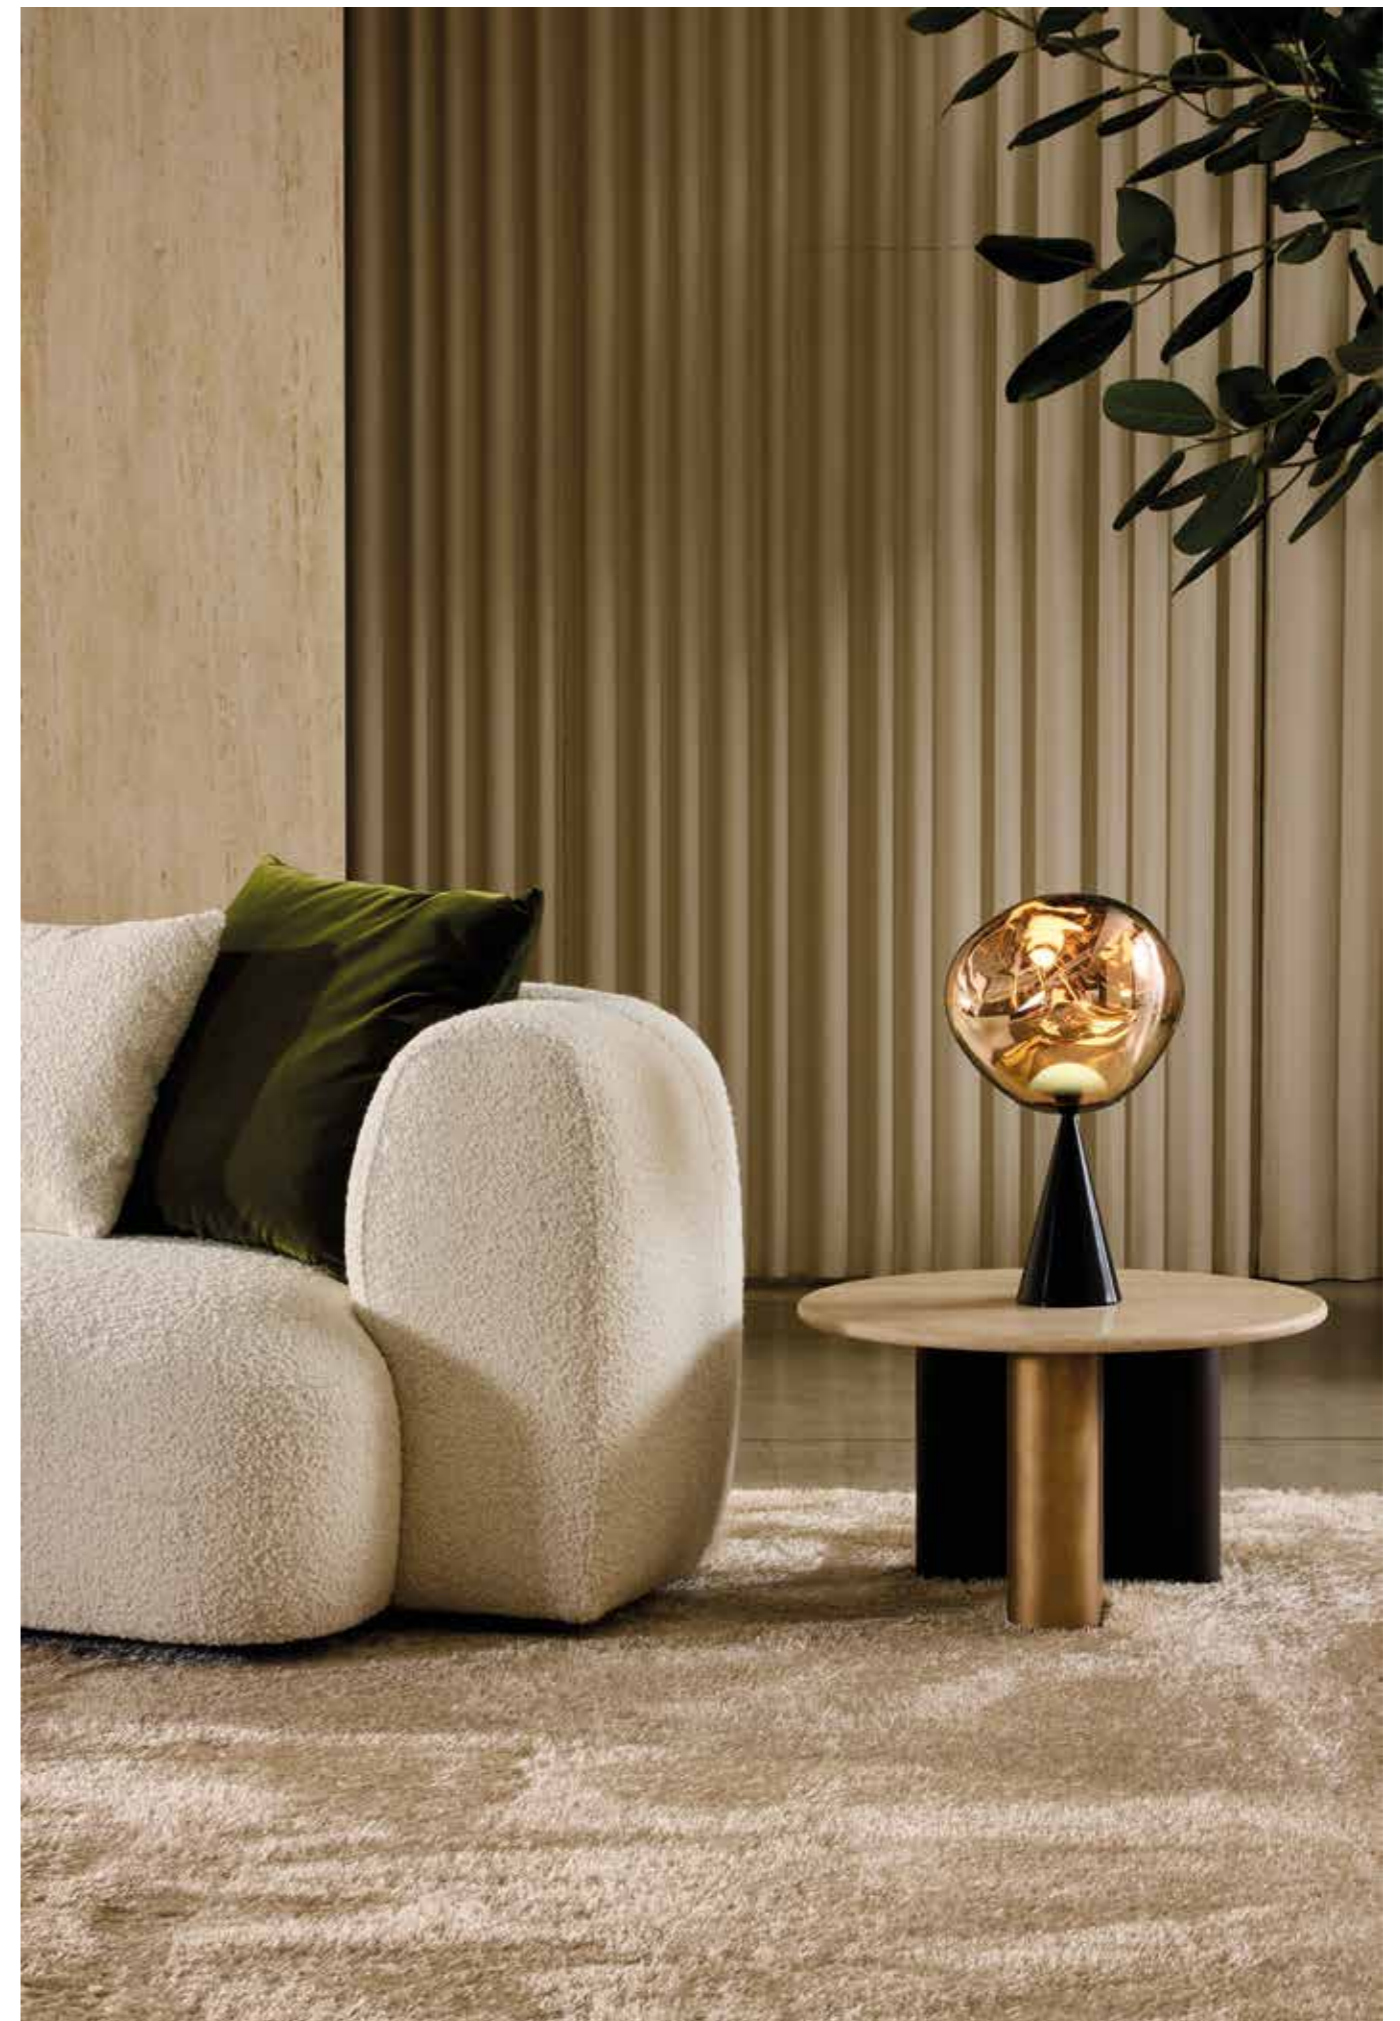

MILO armchair

9MIL101 cm 96x76x70h

Fabric: cat. D/E art. Tresigallo 01 white

ONNO coffee table

7ON102 ø cm 60x35h

Bases: MDF painted in OPM20 Délabré brass brushed finishing
+ OPR15 moka matt stained oak
Top: OPP22 Travertino marble