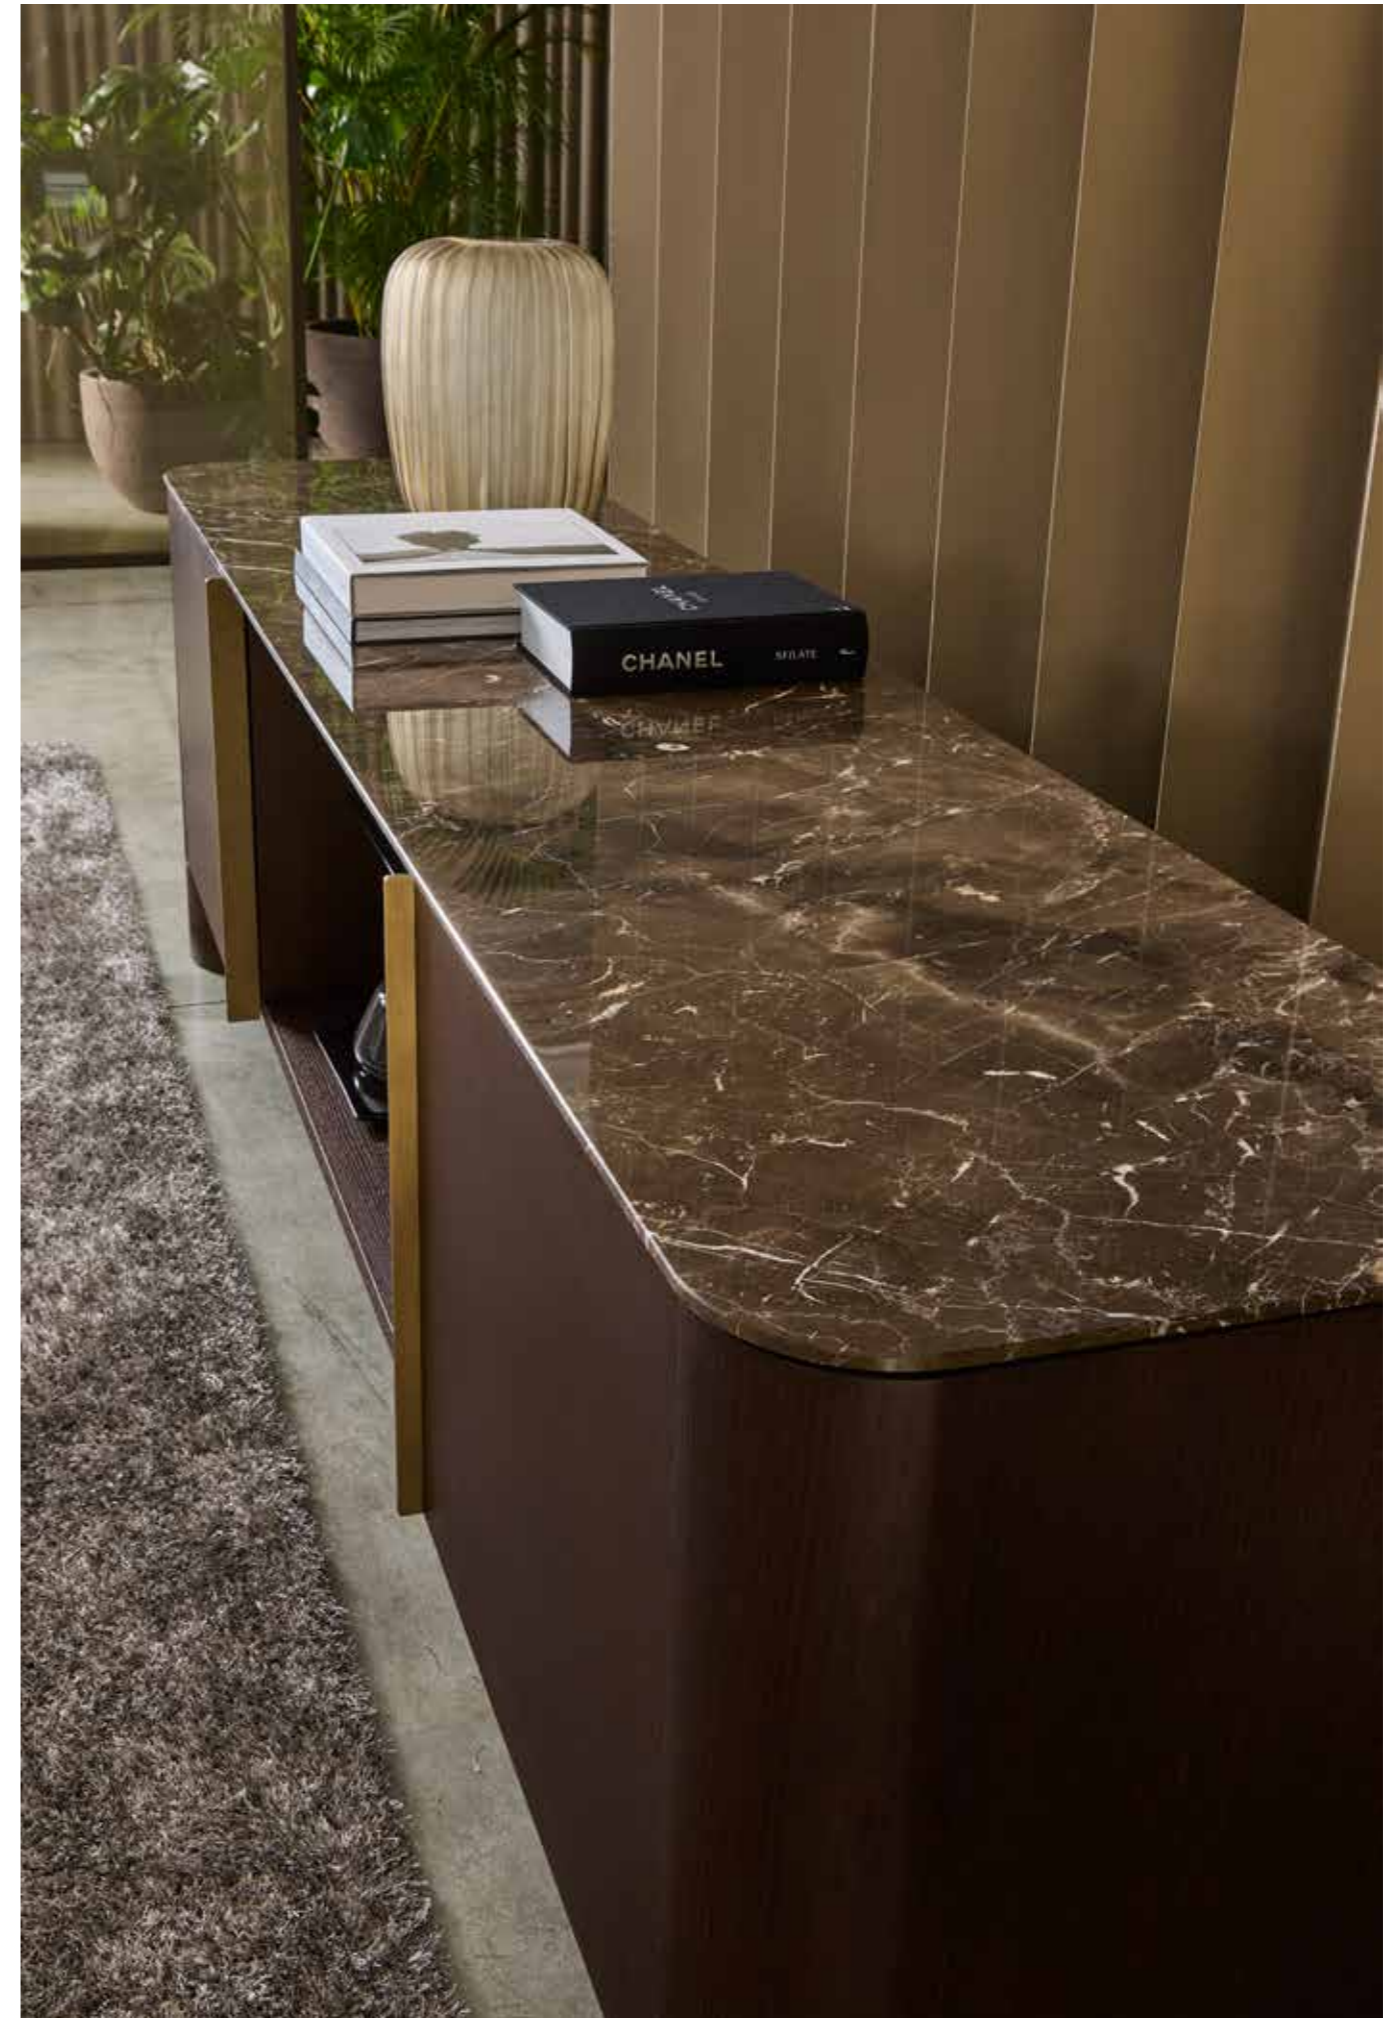

Top: OPP13 Velvet brown marble

Structure: OPR15 moka matt stained oak

Handles: OPM15 antique gold brushed metal

THEO sideboard
7THE103 cm 240x55x70h
 Top: OPP13 Velvet brown marble
 Structure: OPR15 moka matt stained oak
 Handles: OPM15 antique gold brushed metal