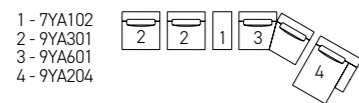

YANN composition **cm 423x233**
Fabric: cat. F/G art. Casamance Lierna 4976 0327 sable
YANN table
7YA104 cm 50x100x24h
MDF painted in finish OPM20 Délabré brass brushed

Cushions:
3 x 9CU106 cm 45x45
Fabric: cat. F/G art. Casamance Lierna 4976 0327 sable
2 x 9CU106 cm 45x45
Fabric: cat. F/G art. Misia Aime M188 631 Terre d'ombre
2 x 9CU106 cm 45x45
Fabric: cat. D/E art. Persiano col. 208

SIGN armchairs
9SI112 cm 83x75x75h
Fabric: Cat. F/G art. Misia Aime M188 631 Terre d'ombre
Base: OPM15 antique gold brushed metal

WAVE tables
7WA104 ø cm 120x27h
7WA101 ø cm 50x47h
7WA102 ø cm 60x37h
Top: OPP13 Velvet brown marble
Base: OPM19 Délabré Pewter brushed metal
7WA106 ø cm 50x47h
7WA107 ø cm 60x37h
Base and top: OPM19 Délabré Pewter brushed metal