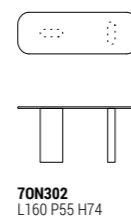

Tavolini Coffee tables

Libreria Bookshelf

Consolle Console

Onno _ 2022 _ DESIGN LUCA ERBA

Finiture Finishes

Top in marmo Marble top										
Code	White Carrara marble OPP1	Black Marquina marble OPP2	Brown Emperador marble OPP3	Grey Serena stone OPP4	Beige Brera stone OPP5	Calacatta gold marble OPP7	Black and gold marble OPP9	Perfetto brown marble OPP10	Grey Stone marble OPP11	Guatemala green marble OPP12
Code	Velvet brown marble OPP13	Amani Bronze marble OPP14	Covelano white marble OPP15	Sahara noir marble OPP16	Port Laurent marble OPP17	Arabescato orobico grey marble OPP20	Calacatta violet marble OPP21	Travertino marble OPP22		
Base in rovere impiallacciato Oak veneer base										
Code	Cherry stained oak OPR1	Wengé stained oak OPR2	Walnut stained oak OPR3	Natural oak OPR4	Black stained oak OPR5	Cherry Milano stained oak OPR6				
Code	Tobacco stained oak OPR8	Grey taupe stained oak OPR9	Whitened oak OPR10	Charcoal stained oak OPR11	Mahogany stained oak OPR12	Moka matt stained oak OPR15				
Base: MDF verniciato finitura metallica Base: MDF base painted in metal finishing										
Code	RAL 9017 black OPM6	RAL 9016 white OPM7	Classic bronze OPM9	Golden beach OPM10	Gold pearl OPM11	Brushed copper OPM12				
Code	Brushed antique brass OPM13	Brushed antique gold OPM15	Anodyc bronze OPM18	Delabre pewter brushed OPM19	Delabre brass brushed OPM20	Dark bronze OPM21	Prosecco painted metal OPM22	Tobacco painted metal OPM23		
Base: MDF verniciato lucido Base: MDF Shiny painted										
	Beige	Cammello	Ottanio	Prugna	Pesca	Ocra	Caramello			