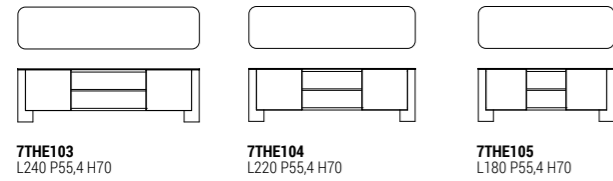

Theo _2023 _ DESIGN LUCA ERBA

Madia
Sideboard

7THE103
L240 P55,4 H70

7THE104
L220 P55,4 H70

7THE105
L180 P55,4 H70