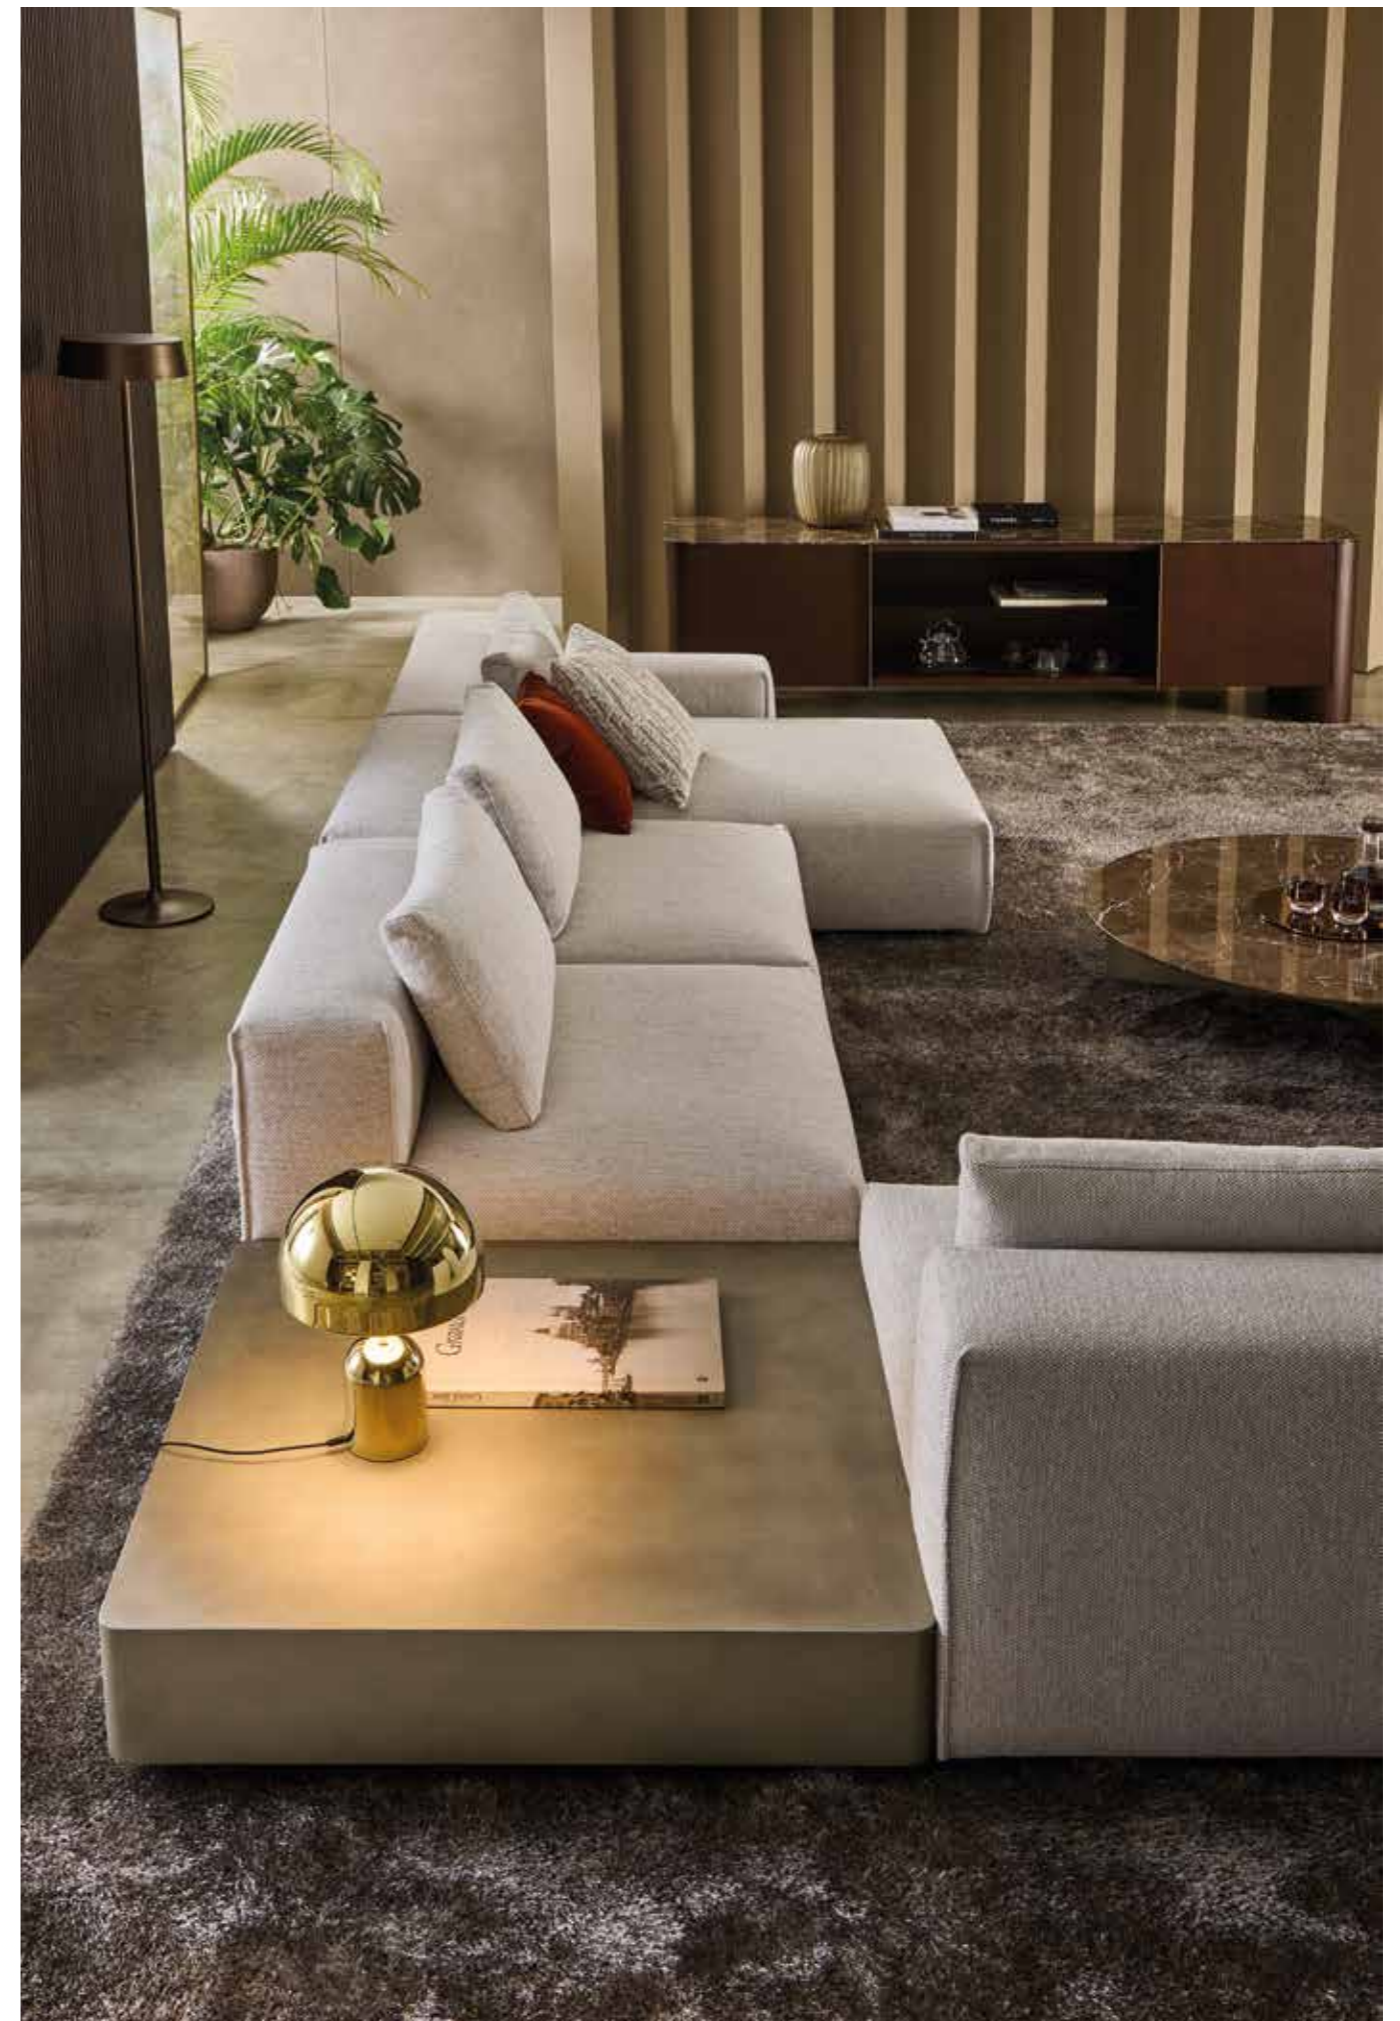

THEO sideboard**7THE103** cm 240x55x70h

Top: OPI13 Velvet brown marble

Structure: OPR15 moka matt stained oak

Handles: OPM15 antique gold brushed metal

- 1 - 9YA201
- 2 - 9YA302
- 3 - 9YA103
- 4 - 9YA301
- 5 - 9YA204