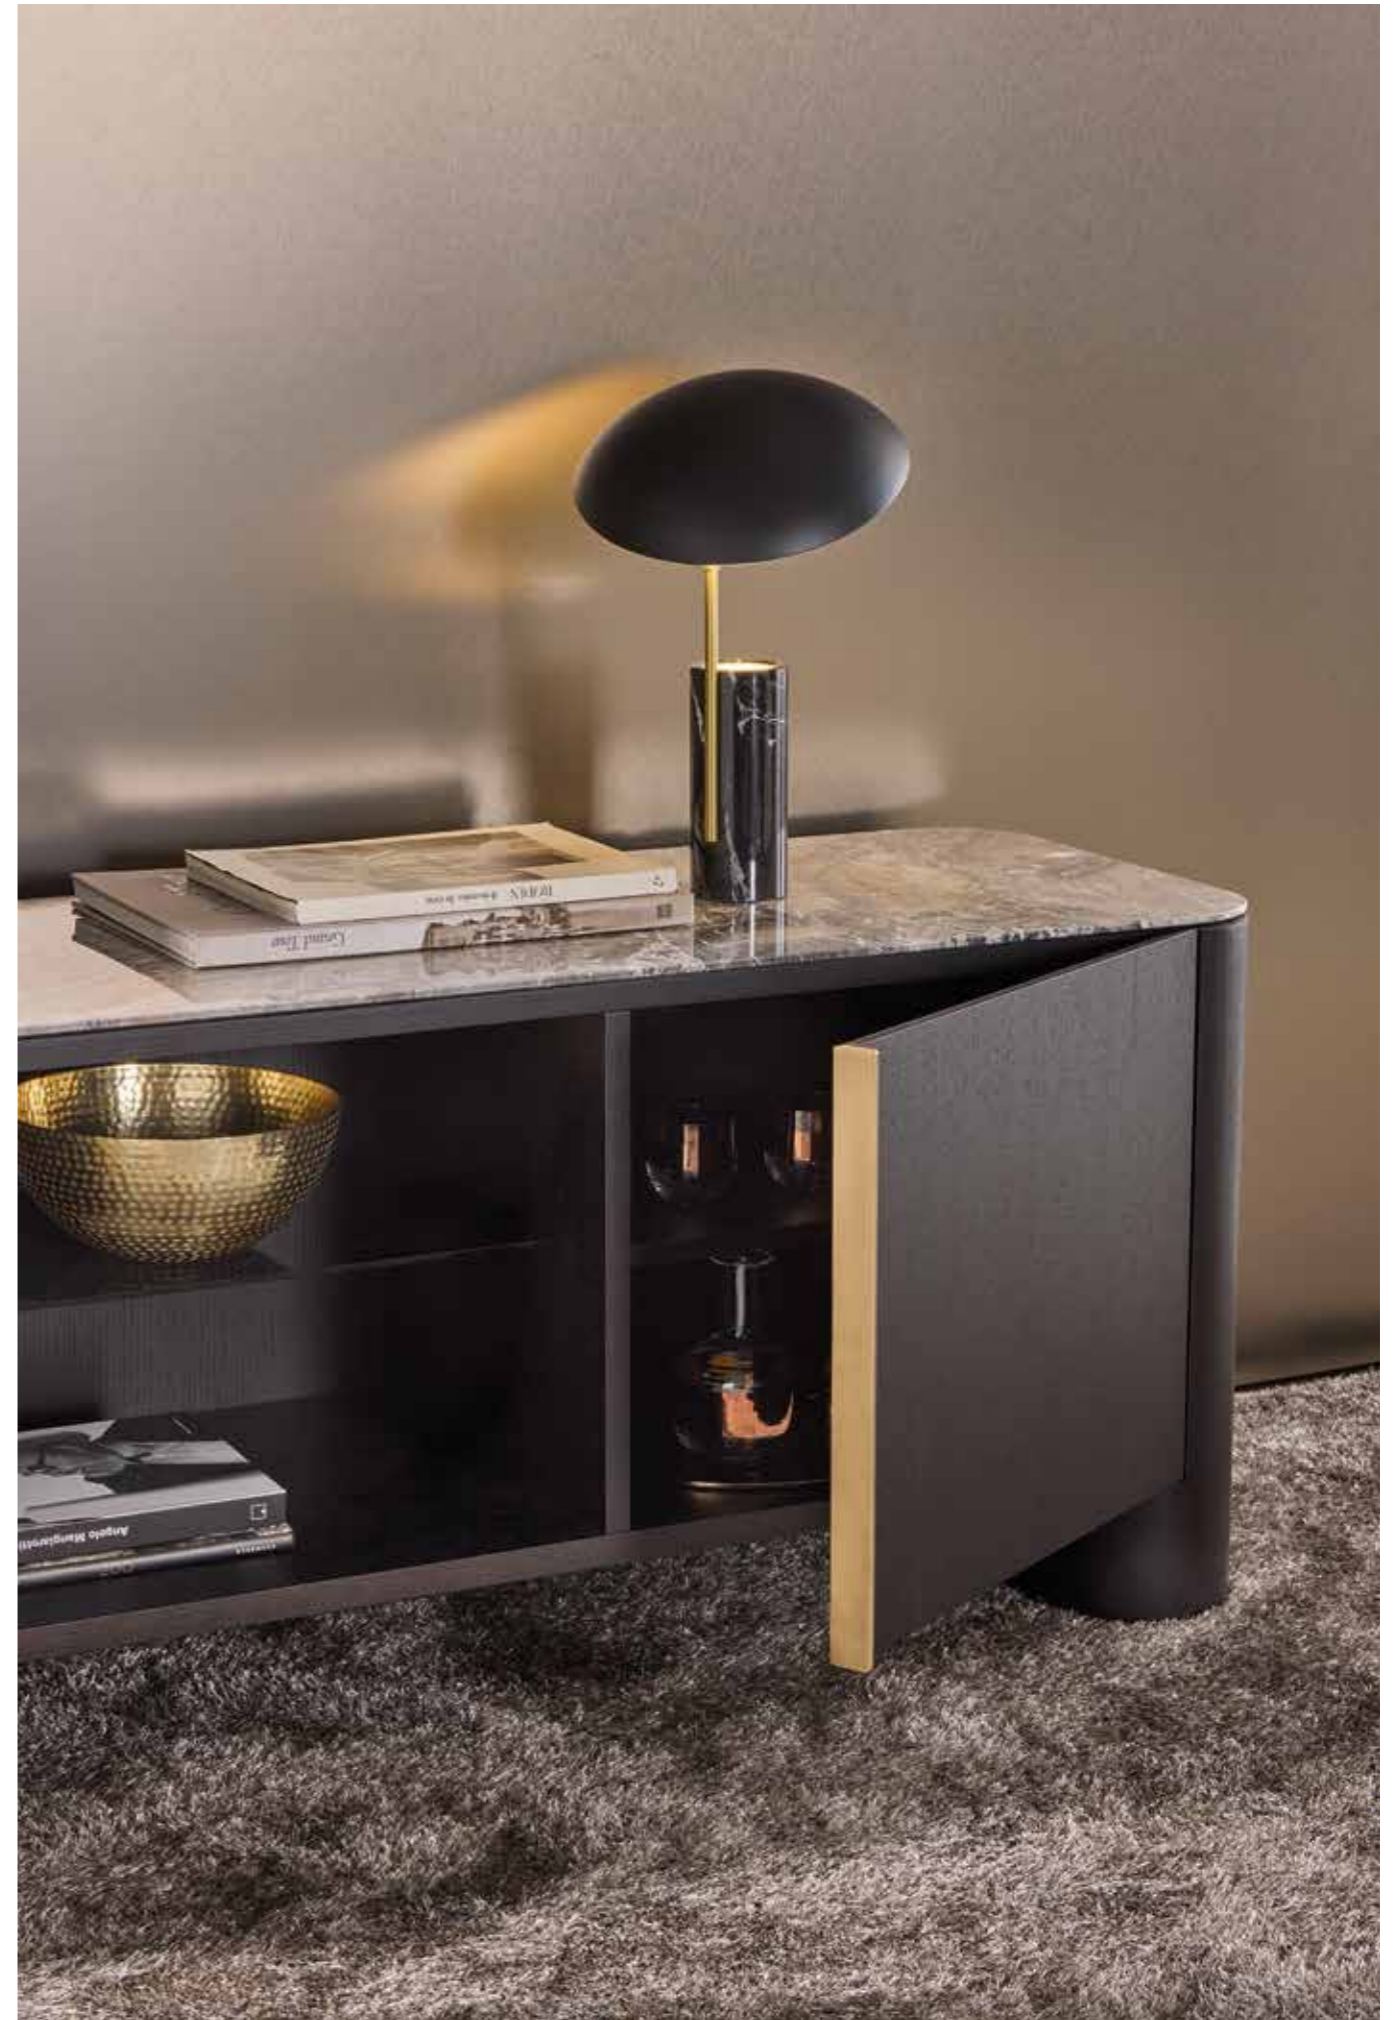

THOR tables
7TH112 cm 100x100x27h
OPP20 Arabescato Orobito grey marble
Base: OPM15 antique gold brushed metal

THEO sideboard
7THE104 cm 220x55x70h
Structure: OPR2 wengé stained oak
Top: OPP20 Arabescato Orobito grey marble
Handles: OPM15 antique gold brushed metal

THEO mirror
7THE101 110x4,5x105h
OPM19 Délabré pewter brushed metal
Bronze mirror

1 - 9MIL302

Details of **MILO** sofa and **THEO** sideboard

WAVE dining table
7WA203 cm 280x110x74h
 Base: OPM20 Délabré brass brushed metal
 Top: OPP12 Guatemala green marble

LINDA chairs
9LIN102 cm 62x58x78h
 Fabric: cat. D/E art. Persiano col. 208
 OPM20 Délabré brass brushed metal

THEO sideboard
7THE103 cm 240x55x70h
 Top: OPP13 Velvet brown marble
 Structure: OPR15 moka matt stained oak
 Handles: OPM15 antique gold brushed metal