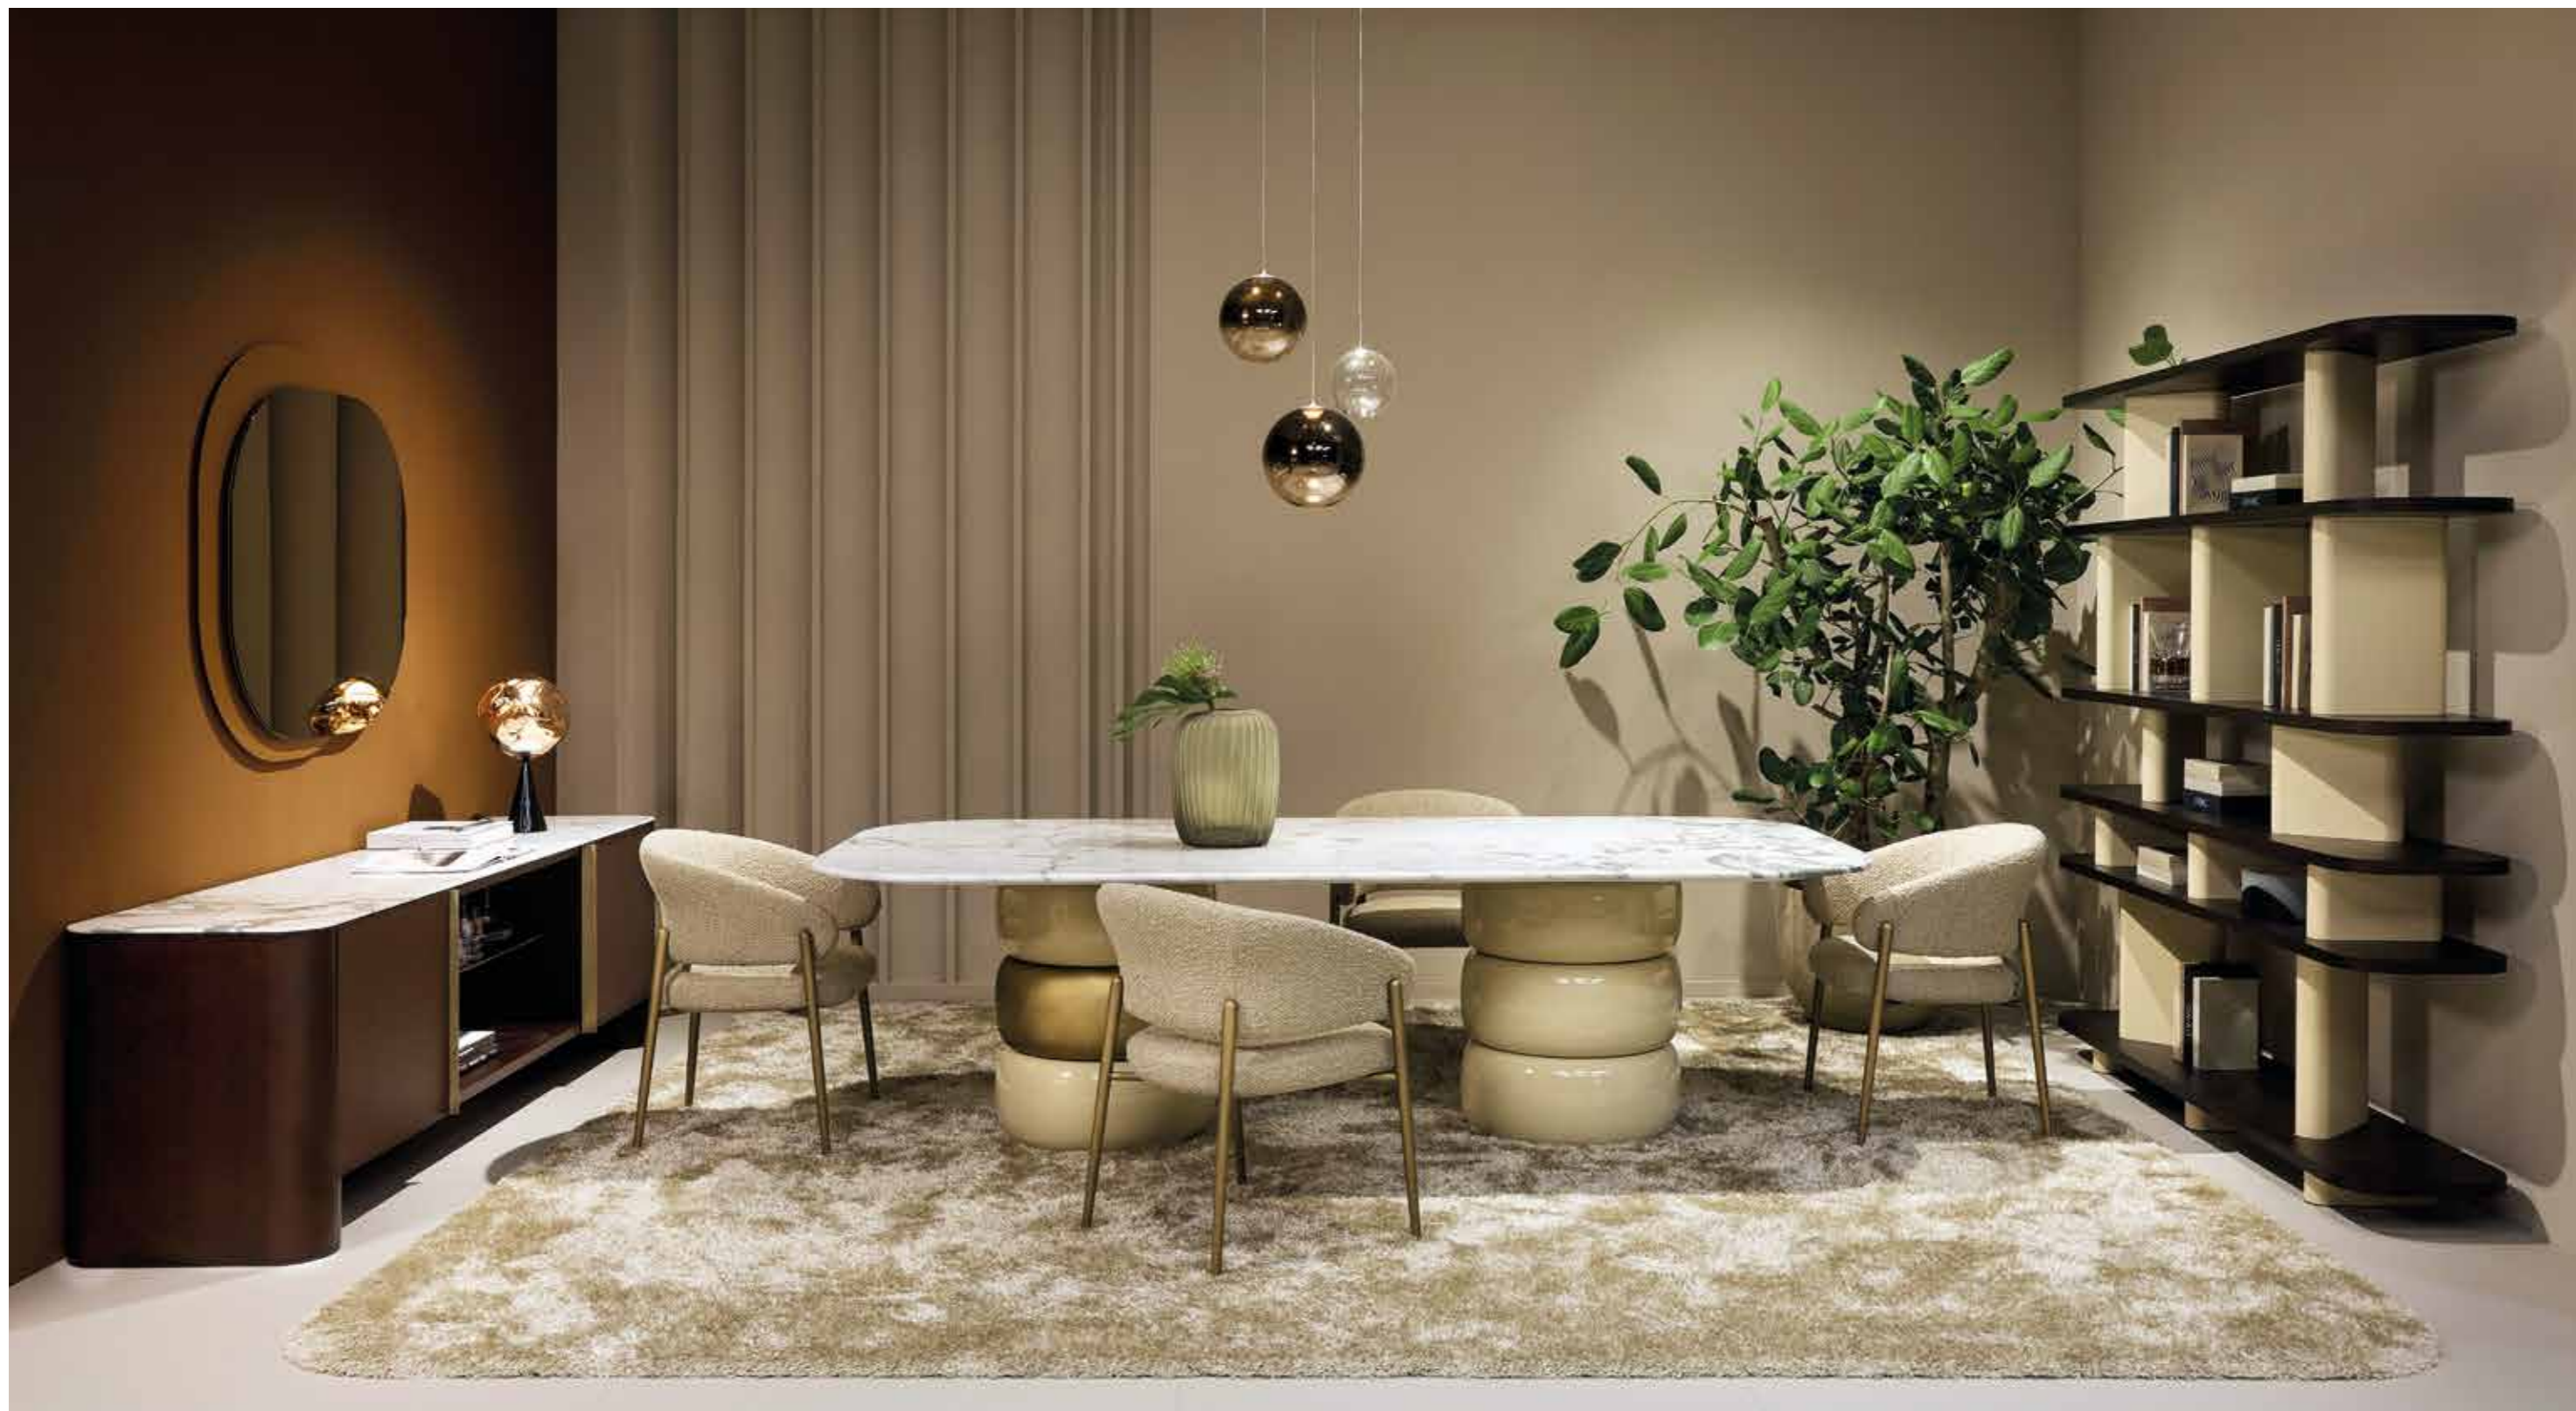

THEO sideboard
7THE103 cm 240x55x70h
Top: OPP13 Velvet brown marble
Structure: OPR15 moka matt stained oak
Handles: OPM15 antique gold brushed metal

LUA dining table
7LU305 cm 260x130x74h
Top: OPP7 Calacatta marble
Bases: Shiny beige painted MDF + MDF painted in OPM20 délabré brass finishing

LINDA chairs
9LIN102 cm 62x58x78h
Fabric: cat. F/G Casamance Alpine 0360 beige
Base: OPM20 Délabré brass brushed metal

ONNO bookshelf
7ON301 cm 200x38x198h
OPR15 moka matt stained oak tops + Matt beige painted MDF elements

THEO sideboard
7THE103 cm 240x55x70h
Top: OPP7 Calacatta marble
Structure: OPR15 moka matt stained oak
Handles: OPM15 antique gold brushed metal

THEO mirror
7THE101 cm 110x4.5x105h
with bronze mirror
Structure: Bruciato painted MDF