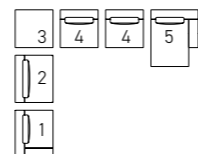

- 1 - 9YA201
- 2 - 9YA302
- 3 - 9YA103
- 4 - 9YA301
- 5 - 9YA204

YANN composition cm 450x350
Fabric: cat. D/E art. Brasilia 04

Extra cushions:

2 x 9CU106 cm 45x45
Fabric: cat. F/G art. Misia Aime M188 420 cuivre
2 x 9CU108 cm 55x55
Fabric: cat. H Zimmer + Rohde Mirador 1086 983

MOON ottoman 9MN102 ø cm 60x40h
Fabric: cat. H Zimmer + Rohde Mirador 1086 983
Base: OPM15 antique gold brushed metal

WAVE coffee tables

7WA104 ø cm 120x27h
7WA102 ø cm 60x37h
7WA101 ø cm 50x47h
Base: OPM19 Délabré pewter brushed metal
Top: OPP13 Velvet brown marble
7WA121 ø cm 50x47h
Base and top: OPM19 Délabré pewter brushed metal

THEO sideboard

7THE103 cm 240x55x70h
Top: OPP13 Velvet brown marble
Structure: OPR15 moka matt stained oak
Handles: OPM15 antique gold brushed metal