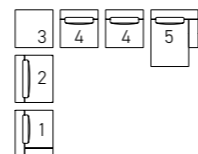

- 1 - 9YA201
- 2 - 9YA302
- 3 - 9YA103
- 4 - 9YA301
- 5 - 9YA204

YANN composition cm 450x350
Fabric: cat. D/E art. Brasilia 04

Extra cushions:

2 x 9CU106 cm 45x45

Fabric: cat. F/G art. Misia Aime M188 420 cuivre

2 x 9CU108 cm 55x55

Fabric: cat. H Zimmer + Rohde Mirador 1086 983

MOON ottoman 9MN102 ø cm 60x40h

Fabric: cat. H Zimmer + Rohde Mirador 1086 983

Base: OPM15 antique gold brushed metal

WAVE coffee tables

7WA104 ø cm 120x27h

7WA102 ø cm 60x37h

7WA101 ø cm 50x47h

Base: OPM19 Délabré pewter brushed metal

Top: OPP13 Velvet brown marble

7WA121 ø cm 50x47h

Base and top: OPM19 Délabré pewter brushed metal

THEO sideboard

7THE103 cm 240x55x70h

Top: OPP13 Velvet brown marble

Structure: OPR15 moka matt stained oak

Handles: OPM15 antique gold brushed metal