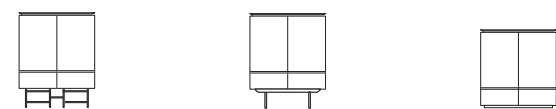

Credenza
Cupboard

7KY209
Top superiore in marmo
Marble upper top
7KY309
Top superiore in vetro
Glass upper top
L100 P50 H125

7KY211
Top superiore in marmo
Marble upper top
7KY311
Top superiore in vetro
Glass upper top
L100 P50 H125

7KY210
Top superiore in marmo
Marble upper top
7KY310
Top superiore in vetro
Glass upper top
L100 P50 H105