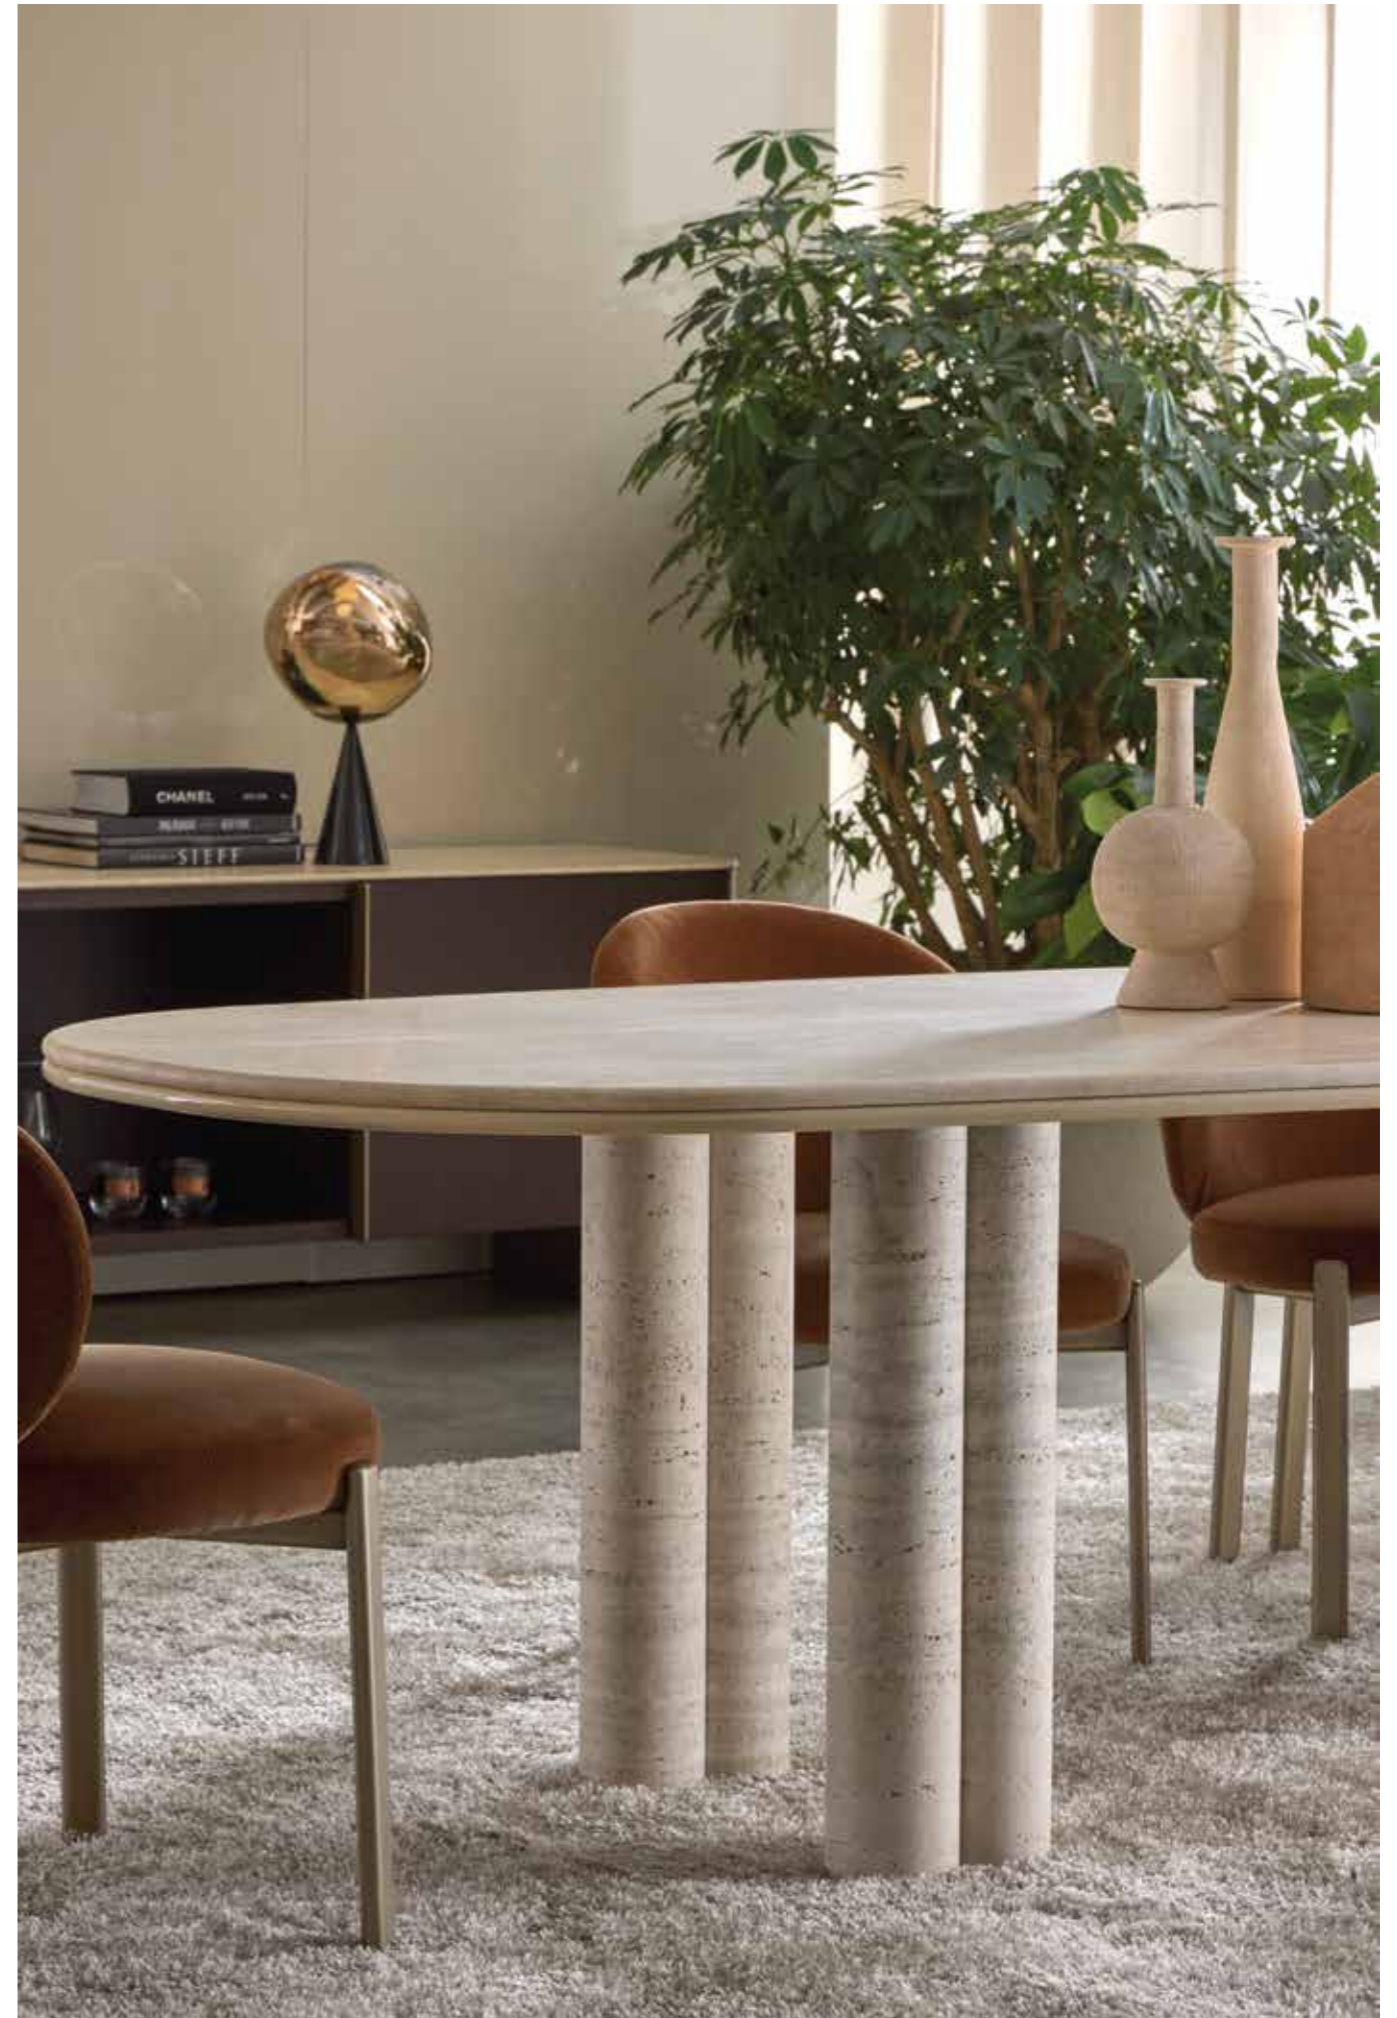

Base: OPM15 antique gold brushed metal

THEO sideboard

7THE103 cm 240x55x70h

Top: OPP22 Travertino marble

Structure: OPR15 moka matt stained oak

Handles: OPM15 antique gold brushed metal

Detail of **SIMMY** dining table
in OPP22 Travertine marble