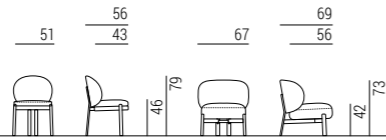

SIMMY dining table
7SIM306 cm 260x110x74h
 Upper top: OPP22 Travertino marble
 Lower top: Shiny beige painted MDF
 Base: OPP22 Travertino marble

CLARA chairs
9CLA102 cm 51x55x79h
 Fabric: cat. F/G art. Misia Aime M356308 Levallière
 Base: OPM15 antique gold brushed metal

Schede tecniche

TECHNICAL INFORMATION

Clara _2025_ DESIGN LUCA ERBA

Poltrone
Armchairs

9CLA101
L51 P56 H79

9CLA103
L67 P69 H73

9CLA105
L160 P69 H73

9CLA102
L51 P56 H79