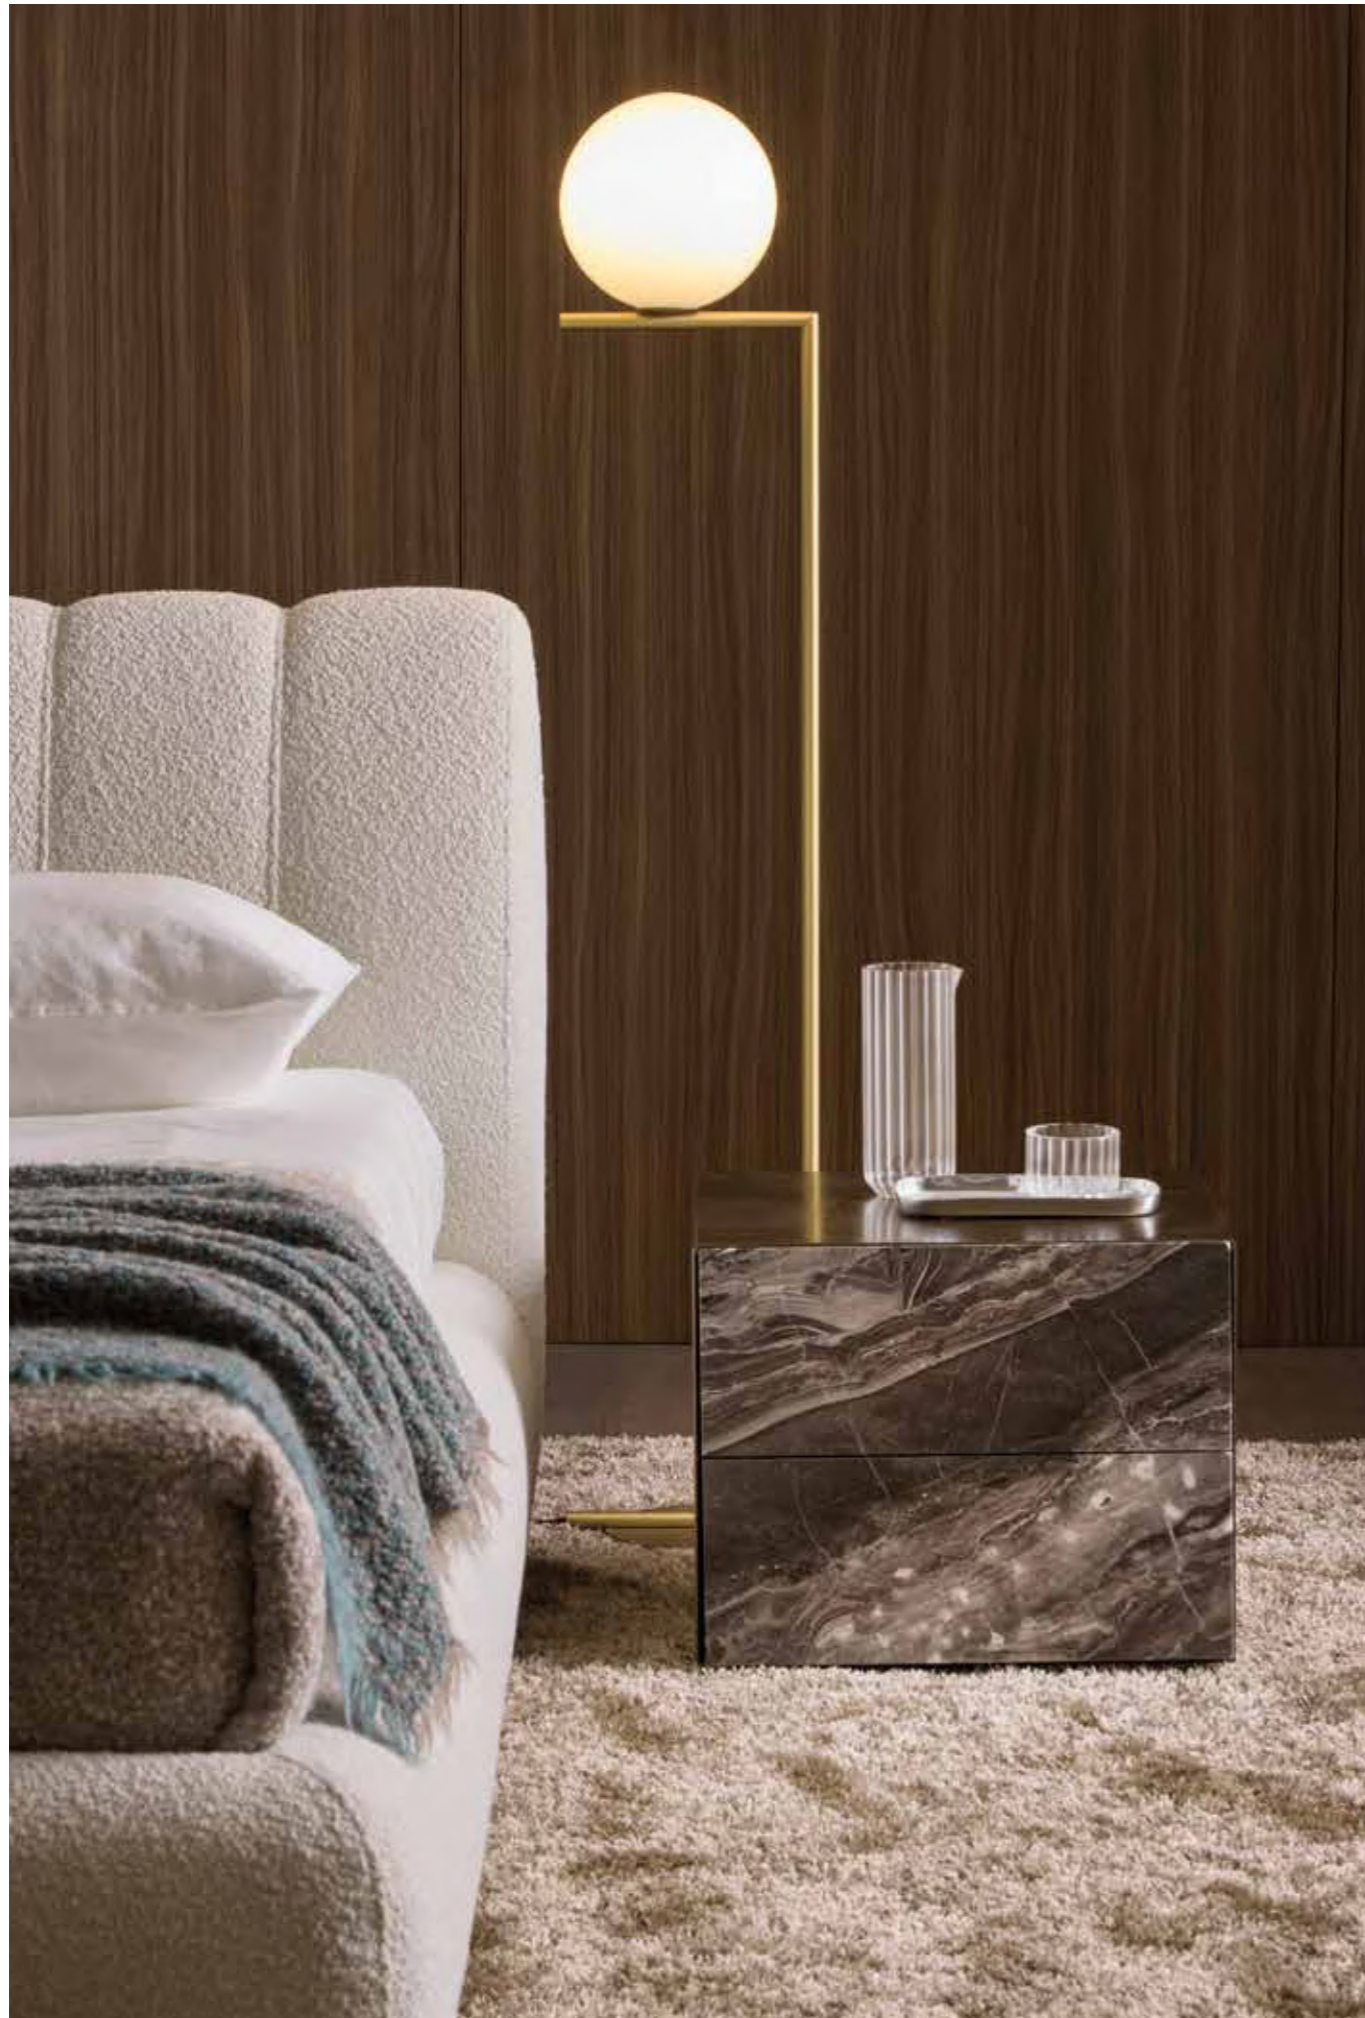

MILO bed with storage base
5MIL202 cm 180x235x90h
Fabric: cat. F/G art. Orsetto 01/1

ARNOLD bedside table
7ARN101 cm 45x46x38h
Structure: MDF painted in OPM18 anodized bronze finishing
Drawers front: OPP20 Arabescato orobico grey marble

THEO sideboard
7THE106 cm 240x55x70h
 Structure: OPR15 moka matt stained oak
 Top: OPP20 Arabescato orobico grey marble
 Handles: OPM15 antique gold brushed metal

MILO bed with storage base
5MIL202 cm 180x235x90h
 Fabric: cat. F/G art. Orsetto 01/1