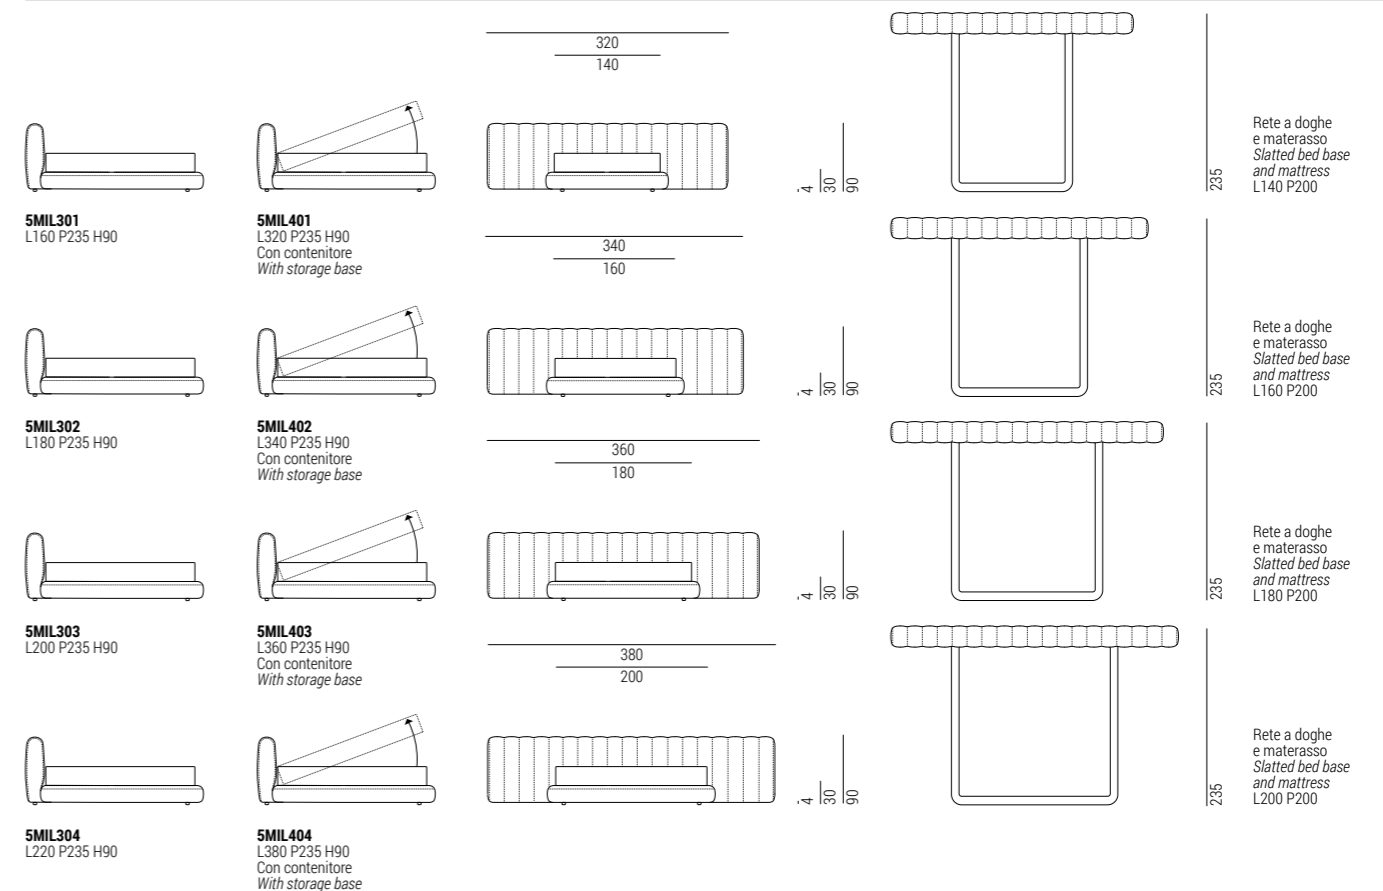

Letti con schienale ampio Beds with wide backrests

5MIL301
L160 P235 H90

5MIL401
L320 P235 H90
Con contenitore
With storage base

5MIL302
L180 P235 H90

5MIL402
L340 P235 H90
Con contenitore
With storage base

5MIL303
L200 P235 H90

5MIL403
L360 P235 H90
Con contenitore
With storage base

5MIL304
L220 P235 H90

5MIL404
L380 P235 H90
Con contenitore
With storage base

Rete a doghe
e materasso
Slatted bed base
and mattress
L140 P200

Rete a doghe
e materasso
Slatted bed base
and mattress
L160 P200

Rete a doghe
e materasso
Slatted bed base
and mattress
L180 P200

Rete a doghe
e materasso
Slatted bed base
and mattress
L200 P200