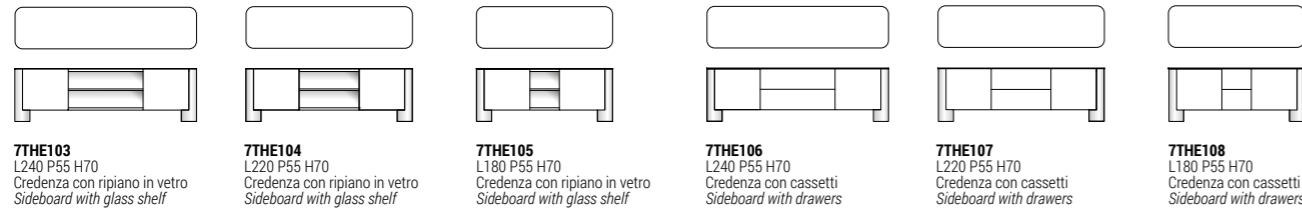

Theo _2023_ DESIGN LUCA ERBA

Madia Sideboard

7THE103 L240 P55 H70
Credenza con ripiano in vetro
Sideboard with glass shelf

7THE104 L220 P55 H70
Credenza con ripiano in vetro
Sideboard with glass shelf

7THE105 L180 P55 H70
Credenza con ripiano in vetro
Sideboard with glass shelf

7THE106 L240 P55 H70
Credenza con cassetti
Sideboard with drawers

7THE107 L220 P55 H70
Credenza con cassetti
Sideboard with drawers

7THE108 L180 P55 H70
Credenza con cassetti
Sideboard with drawers

Finiture Finishes

Struttura madia Sideboard structure										
Code	Cherry stained oak OPR1	Wengé stained oak OPR2	Walnut stained oak OPR3	Natural oak OPR4	Black stained oak OPR5	Cherry Milano stained oak OPR6				
Code	Tobacco stained oak OPR8	Grey taupe stained oak OPR9	Whitened oak OPR10	Charcoal stained oak OPR11	Mahogany stained oak OPR12	Moka matt stained oak OPR15				
Top in marmo Marble top										
Code	White Carrara marble OPP1	Black Marquinia marble OPP2	Brown Emperador marble OPP3	Grey Serena stone OPP4	Beige Brera stone OPP5	Calacatta marble OPP7	Black and gold marble OPP9	Perfetto brown marble OPP10	Grey Stone marble OPP11	Guatemala green marble OPP12
Code	Velvet brown marble OPP13	Amani Bronze marble OPP14	Covelano white marble OPP15	Sahara noir marble OPP16	Port Laurent marble OPP17	Arabescato orobico grey marble OPP20	Calacatta violet marble OPP21	Travertino marble OPP22		
Maniglie Handles										
Code	Brushed matt chrome metal OPM2	Brushed matt dark grey metal OPM3	RAL 9017 black painted metal OPM6	RAL 9016 white painted metal OPM7	Classic bronze painted metal OPM9	Golden beach painted metal OPM10	Gold pearl painted metal OPM11	Brushed copper metal OPM12	Brushed antique brass metal OPM13	
Code	Brushed antique gold metal OPM15	Anodyc bronze metal OPM18	Delabre pewter brushed metal OPM19	Delabre brass brushed metal OPM20	Dark bronze painted metal OPM21	Prosecco painted metal OPM22	Tobacco painted metal OPM23			

Theo Mirror _2023_ DESIGN LUCA ERBA

Specchi Mirror

Finiture Finishes

Cornice specchio MDF verniciato finitura metallica Mirror frame MDF painted in metal finishing								
Code	RAL 9017 black OPM6	RAL 9016 white OPM7	Classic bronze OPM9	Golden beach OPM10	Gold pearl OPM11	Brushed copper OPM12		
Code	Brushed antique brass OPM13	Brushed antique gold OPM15	Anodyc bronze OPM18	Delabre pewter brushed OPM19	Delabre brass brushed OPM20	Dark bronze OPM21	Prosecco painted metal OPM22	Tobacco painted metal OPM23
Cornice specchio MDF verniciato opaco Mirror frame MDF matt painted								
	Beige	Cammello	Ottanio	Prugna	Pesca	Ocra	Caramello