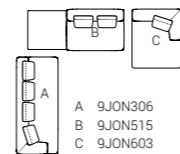

A 9JON306
B 9JON515
C 9JON603

JONAH composition cm 385x365
Fabric: cat. B/C art. M150.26
Quilted base: Leather cat. Lusso art. Seta col. Creta
Metal base: OPM18 anodized bronze painted

Extra cushions
9CU103 cm 40x40
Leather: cat. Lusso art. Seta col. Creta

MAYA tables
7MAY106 ø cm 100x30h
7MAY103 ø cm 60x37,5h
Base and top: OPP22 Travertino marble

KYLE server
7KYL101 ø 36x50h
Top: OPP22 Travertino marble
Base: OPM18 anodized bronze painted metal