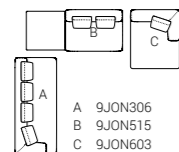

DESIGN STUDIO MARELLI
2025

Jonah

MAYA AND KYLE COFFEE TABLES, PIERRE SIDEBORD,
WAVE TABLE AND AFRA CHAIRS

JONAH composition cm 385x365

Fabric: cat. B/C art. M150.26
Quilted base: Leather cat. Lusso art. Seta col. Creta
Metal base: OPM18 anodized bronze painted