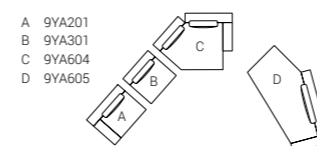

YANN sofa composition cm 427
YANN corner element cm 286x100
Fabric: cat. B/C art. Pantera col. 25

Extra cushions
9CU106 cm 45x45
Fabric: cat. B/C art. Pantera col. 25
9CU106 cm 45x45
Fabric: cat. F/G art. Misia Aime
col. M356 631 terre d'ombre

MAYA tables
7MAY108 ø cm 140x25h
7MAY101 ø cm 50x45h
7MAY103 ø cm 60x37,5h
OPP22 Travertino marble

ONNO bookshelf
7ON301 cm 200x38x198h
Shelves: OPR15 moka matt stained oak
MDF structure: OMDL1 beige lacquered MDF