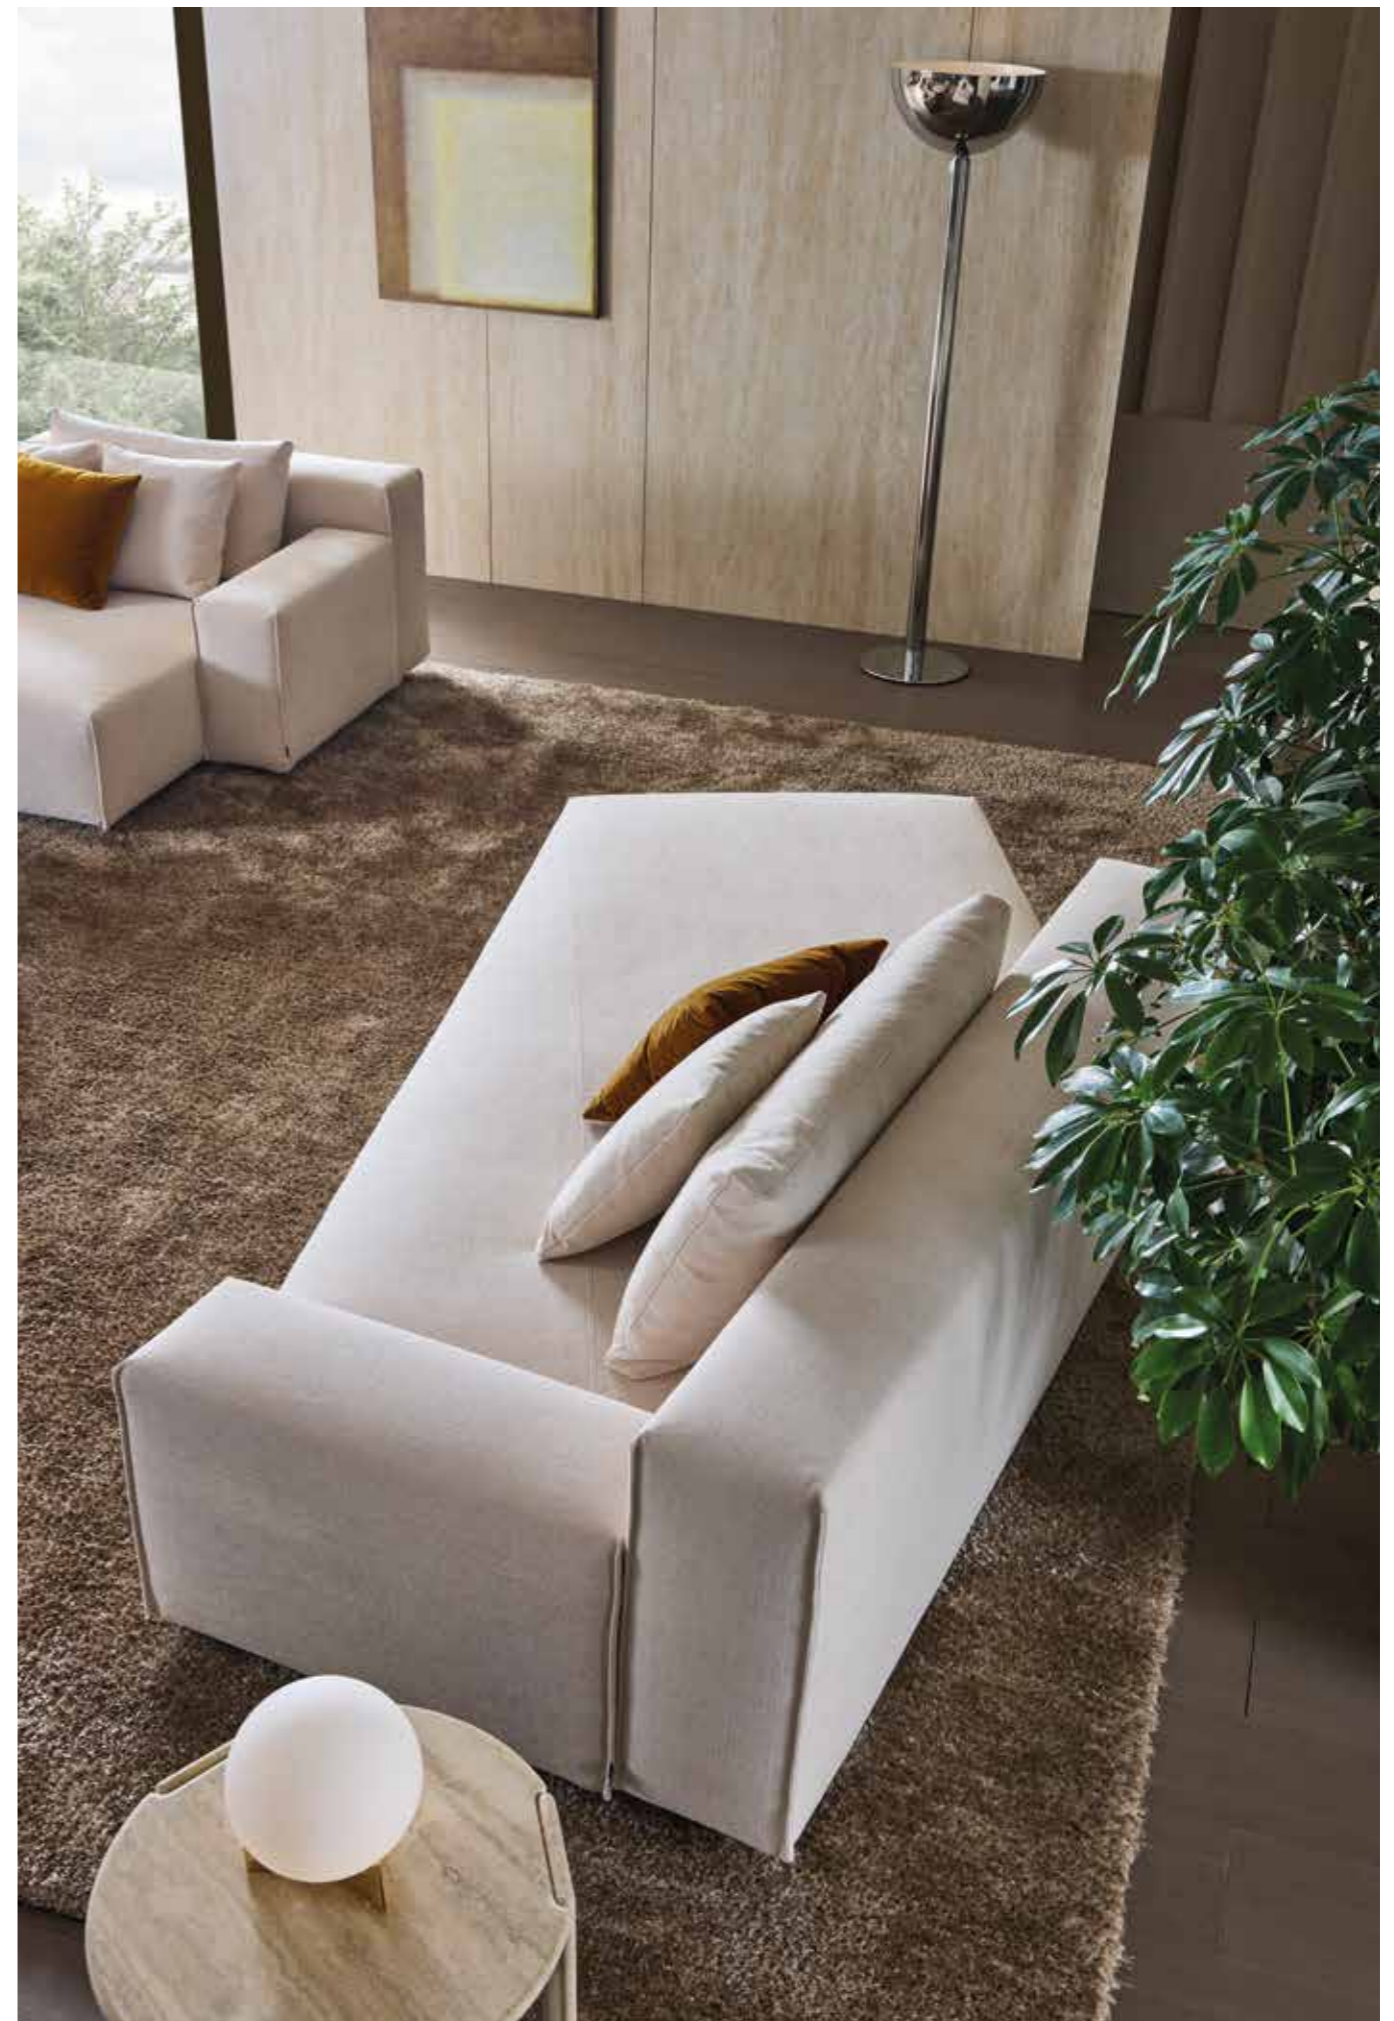

YANN corner element cm 286x100
Fabric: cat. B/C art. Pantera col. 25

Extra cushions
9CU106 cm 45x45
Fabric: cat. B/C art. Pantera col. 25
9CU106 cm 45x45
Fabric: cat. F/G art. Misia Aime col. M356 631 terre d'ombre

MAYA table
7MAY103 ø cm 60x37,5h
OPP22 Travertino marble