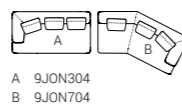

A 9JON304
B 9JON704

JONAH composition cm 250x110
Fabric: cat. D/E art. Ostellato 01
Quilted base: Leather cat. Super art. Dollaro col. 7070
Metal base: OPM18 anodyc bronze paintd

Extra cushions
9CU106 cm 45x45
Fabric: cat. D/E art. Ostellato 01
9CU106 cm 45x45
Leather: cat. Super art. Dollaro col. 7070

MAYA tables
7MAY108 ø cm 140x25h
7MAY104 ø cm 60x45h
Base and top: OPP7 Calacatta marble
7MAY301 ø cm 50x45h
Base and top: OMDL4 noisette lacquered MDF

PIERRE bookshelf
7PIE115 cm 172x48x212h
OMDL4 noisette lacquered MDF + OPP7 Calacatta
marble back panel