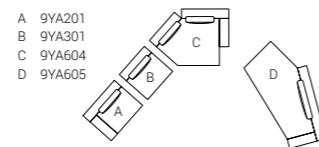

DESIGN **LUCA ERBA**
2023

Yann

MAYA COFFEE TABLES
AND ONNO BOOKSHELF

YANN sofa composition cm 427
YANN corner element cm 286x100
Fabric: cat. B/C art. Pantera col. 25

Extra cushions
9CU106 cm 45x45
Fabric: cat. B/C art. Pantera col. 25
9CU106 cm 45x45
Fabric: cat. F/G art. Misia Aime
col. M356 631 terre d'ombre

MAYA tables
7MAY108 ø cm 140x25h
7MAY101 ø cm 50x45h
7MAY103 ø cm 60x37,5h
OPP22 Travertino marble

ONNO bookshelf
7ON301 cm 200x38x198h
Shelves: OPR15 moka matt stained oak
MDF structure: OMDL1 beige lacquered MDF